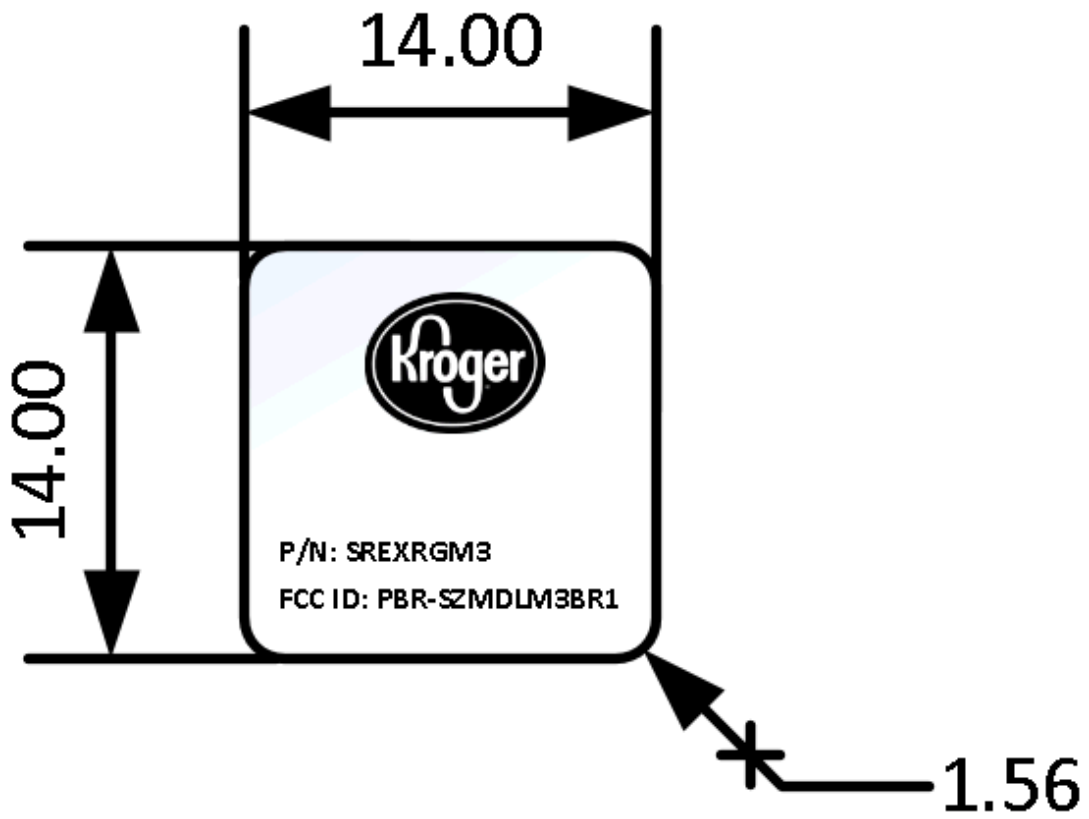

SREXRG3 LABEL

Company Name	The Kroger Co.
P/N#	SREXRG3
FCC ID#	PBR-SZMDLM3BR1

Label Photo:

All the dimensions in mm.

Label Location: