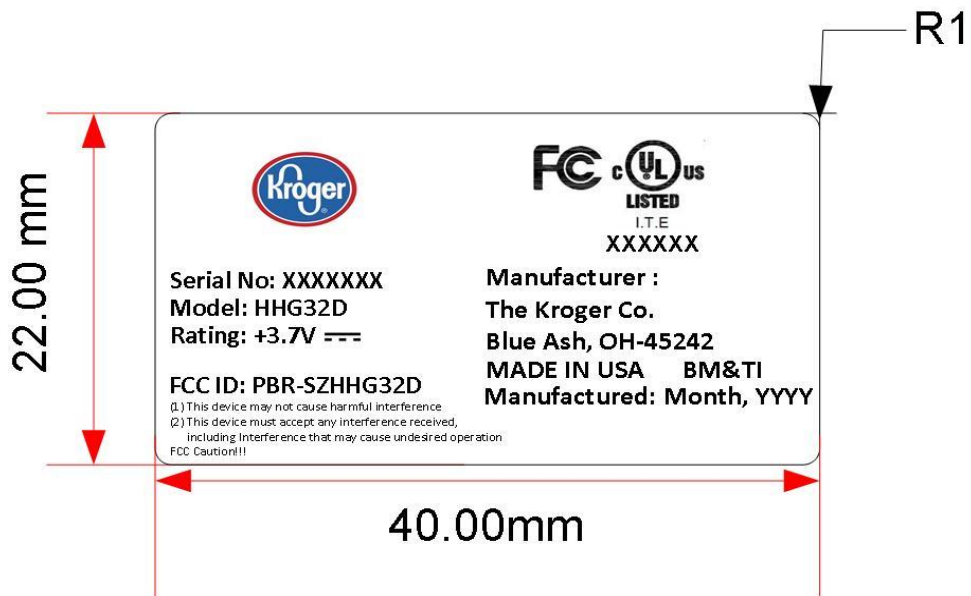

# HHG32D LABEL

Company Name	The Kroger Co.
P/N#	SRHHG32D
FCC ID#	PBR-SZHHG32D

## Label Photo:

## Label Location:

### Label Location