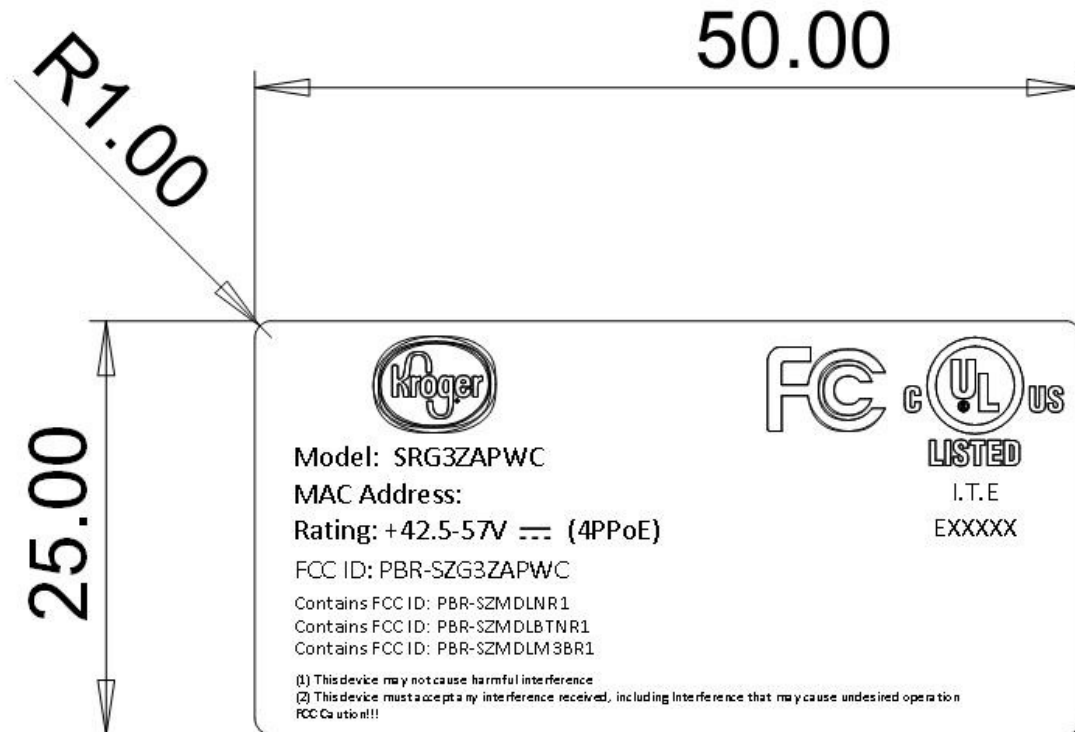

SRG3ZAPWC LABEL

Company Name	The Kroger Co.
P/N#	SRG3ZAPWC
FCC ID#	PBR-SZG3ZAPWC

Label Photo:

Label Location: