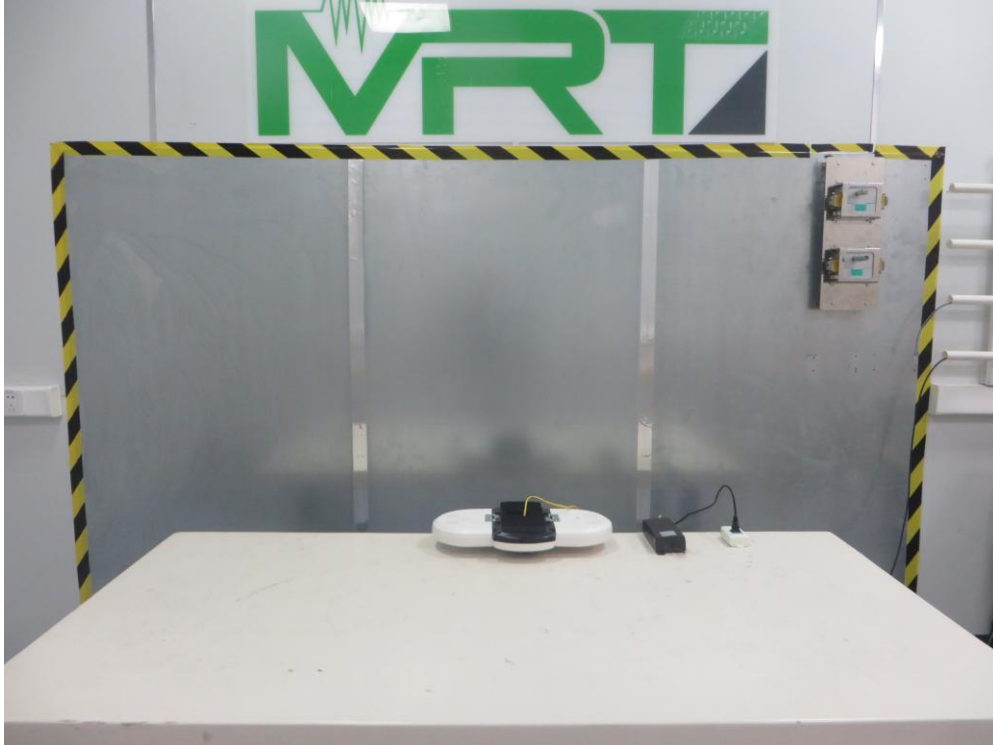

FCC Part15C & 15E Test Setup Photo

Description: Front View of Conducted Emission Test Setup for Power Port

Description: Back View of Conducted Emission Test Setup for Power Port

Description: Radiated Spurious Emission Test Setup for 30MHz ~ 1GHz

Description: Radiated Spurious Emission Test Setup for 1GHz ~ 18GHz