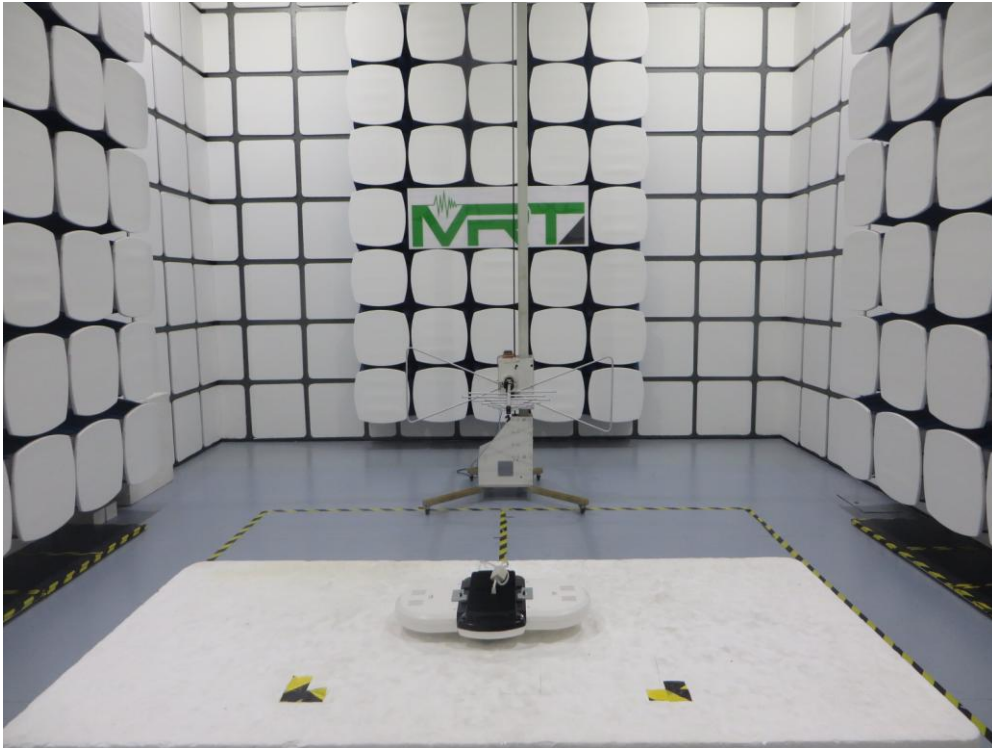

FCC Part15C & 15E Test Setup Photo

Description: Front View of Conducted Emission Test Setup for Power Port

Description: Back View of Conducted Emission Test Setup for Power Port

Description: Radiated Spurious Emission Test Setup for 30MHz ~ 1GHz

Description: Radiated Spurious Emission Test Setup for 1GHz ~ 18GHz