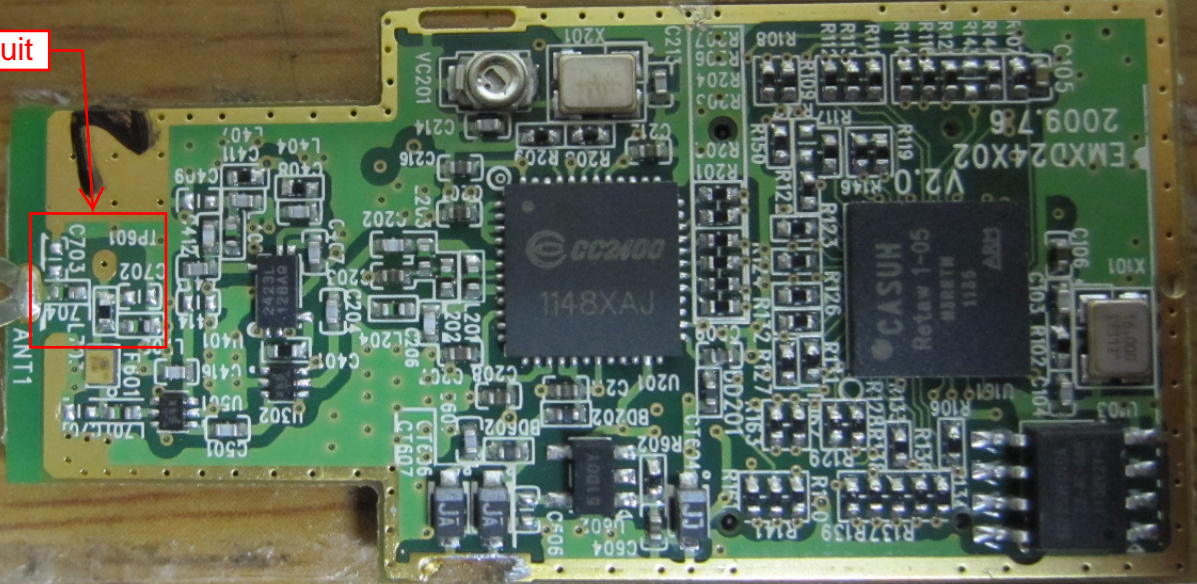

RF
Module

Antenna

4.000A

EOTD24X11S V1.0

C

A

EOTD24X11
EX23DT WirelessMIC
V1.0 2012.04.26

8H 94V-0
1219 D-1

U301

U302

IDIF

U101

Antenna Matching Circuit

1213 E-3

S/W RX TX

RoHS