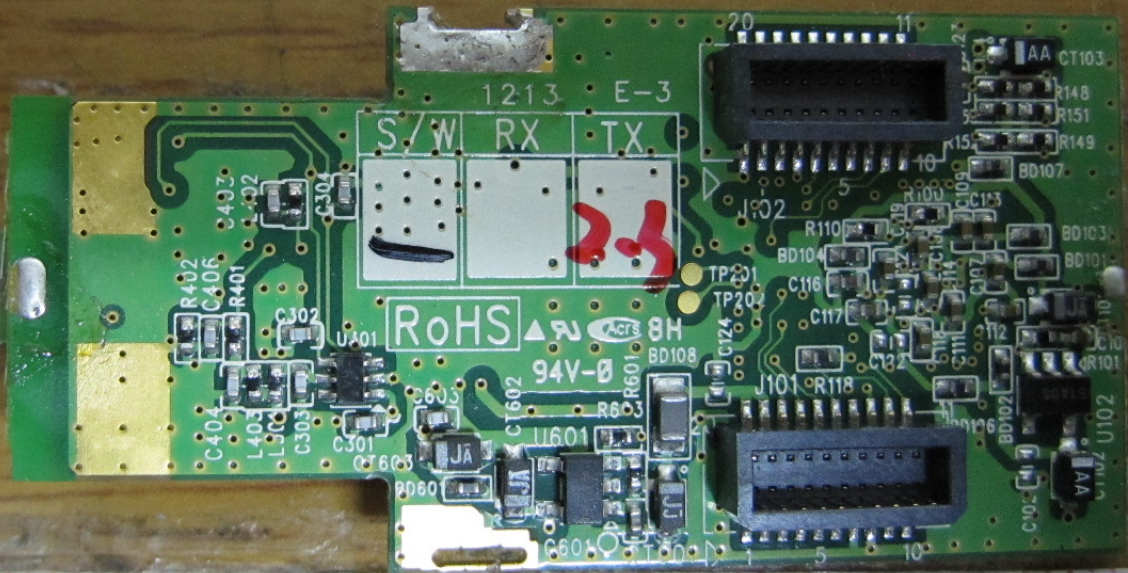

RF
Module

Antenna

4.000A

EOTD24X11S V1.0

C

A

EOTD24X11
EX23DT WirelessMIC
V1.0 2012.04.26

8H 94V-0
1219 D-1

U301

U302

IDIF

U101

Antenna Matching Circuit

1213 E-3

S/W RX TX

RoHS