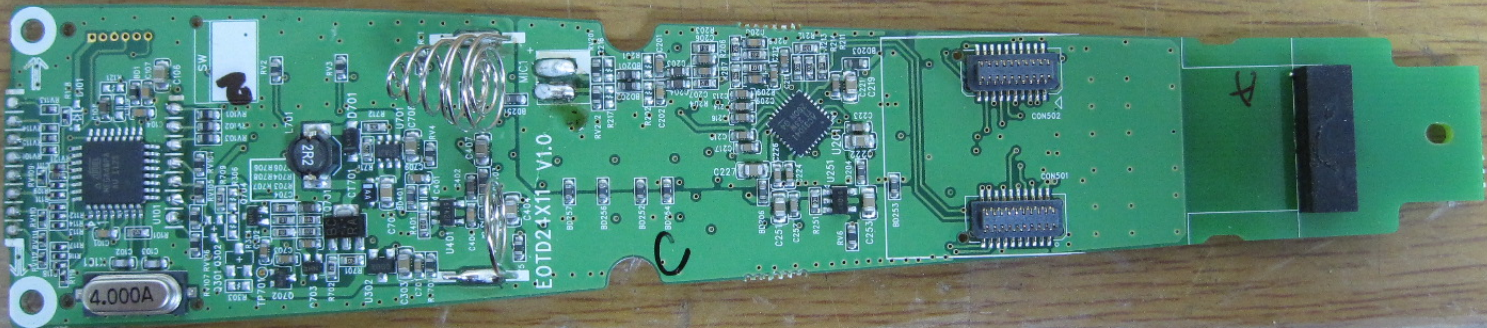

RF
Module

Antenna

4.000A

EOTD24X11S V1.0

C

A

EOTD24X11
EX23DT WirelessMIC
V1.0 2012.04.26

8H 94V-0
1219 D-1

U301

U302

IDIF

U101

Antenna Matching Circuit

1213 E-3

S/W RX TX

RoHS