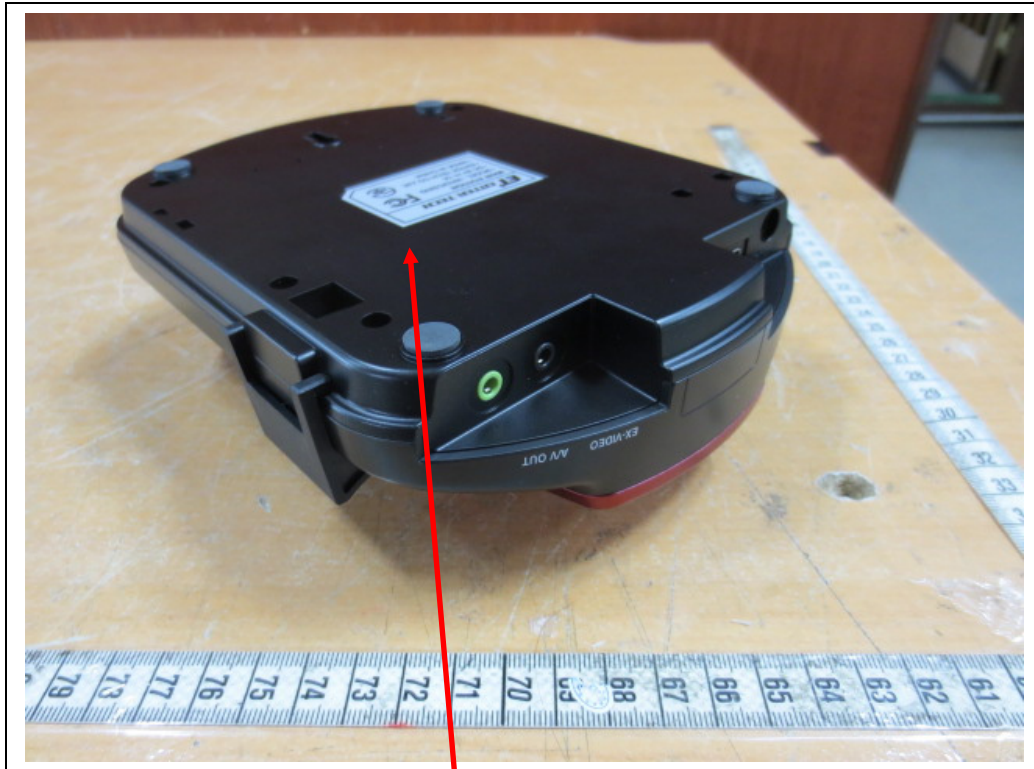

SAMPLE LABEL & LOCATION

ET ENTER TECH CO.,LTD.

**MAGICSING Karaoke
(Main Station)**

Model name: ET23KM

FCC ID: PBN-ET23KM

This device complies with Part 15 of the FCC Rules.
Operation is subject to the following two conditions:
(1) This device may not cause harmful interference.
(2) This device must accept any interference received,
Including interference that may cause undersired operation.

RATED: DC 9.0V

Made in Korea