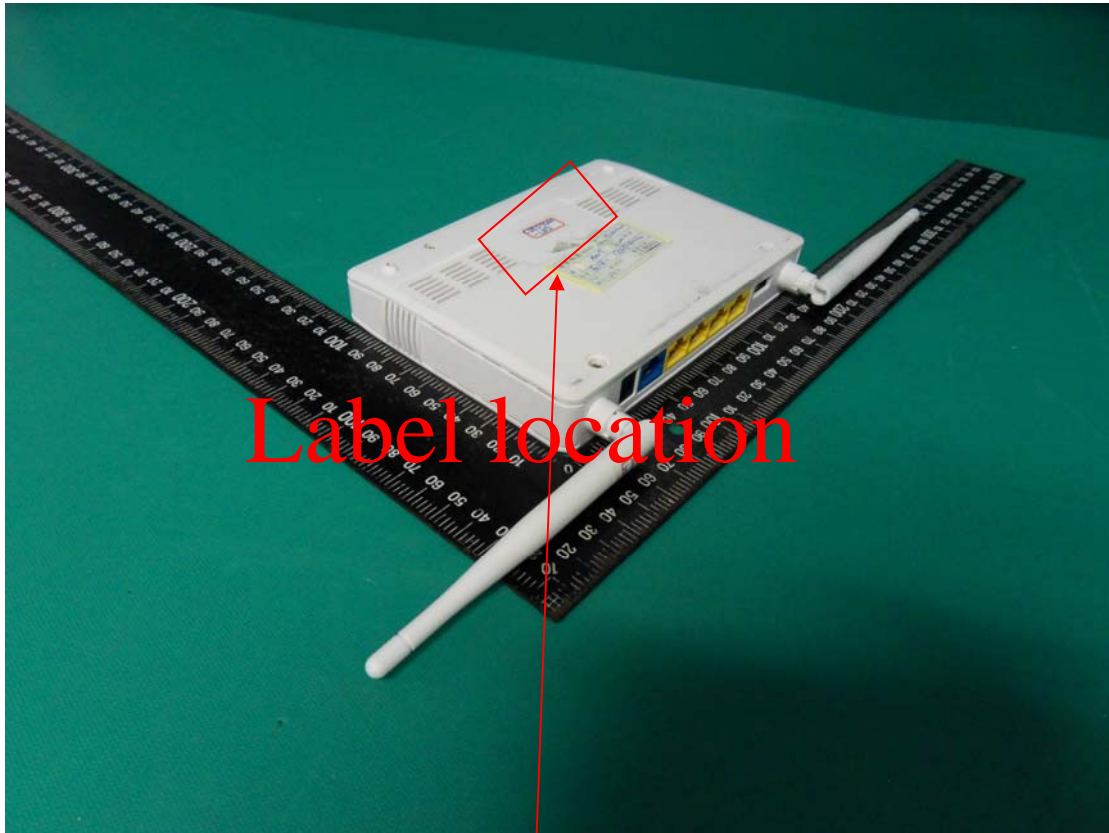

Diagram

WiFi Broadband Router CDW571AM-002

MAC: 
00501821C79A

   FCC ID: PBL CDW571AM002
5V  2A
MADE IN CHINA

FCC Caution:
This device complies with Part 15 of the FCC Rules. Operation is subject to the following two conditions:
(1) This device may not cause harmful interference, and
(2) this device must accept any interference received, including interference that may cause undesired operation.

WiFi Broadband Router

CDE570AM-U02

MAC: 

00501821C79A

FCC ID: PBLCDW571AM002

5V  2A

MADE IN CHINA

FCC Caution:

This device complies with Part 15 of the FCC Rules. Operation is subject to the following two conditions:

- (1) This device may not cause harmful interference, and
- (2) this device must accept any interference received, including interference that may cause undesired operation.