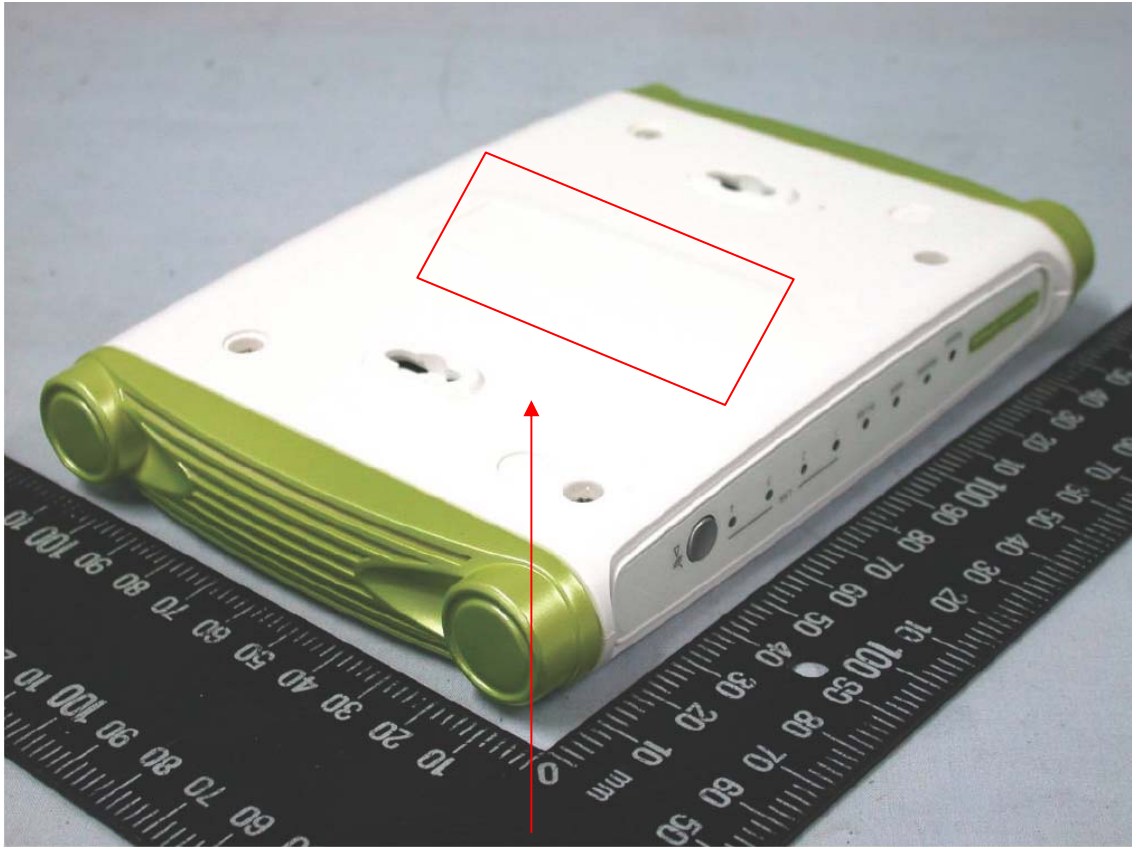

Diagram

Label Location

WiFi Combo Broadband Gateway	
MODEL: CDW531AM	
P/N:	 70750Y20DX0ZAG1A1
MAC:	 00501821D24A
S/N:	 9F09600001
FCC ID: PBLCDW531AM	
	
MADE IN CHINA	

FCC Caution:
This device complies with Part 15 of the FCC Rules. Operation is subject to the following two conditions:
(1) This device may not cause harmful interference, and
(2) this device must accept any interference received, including interference that may cause undesired operation.