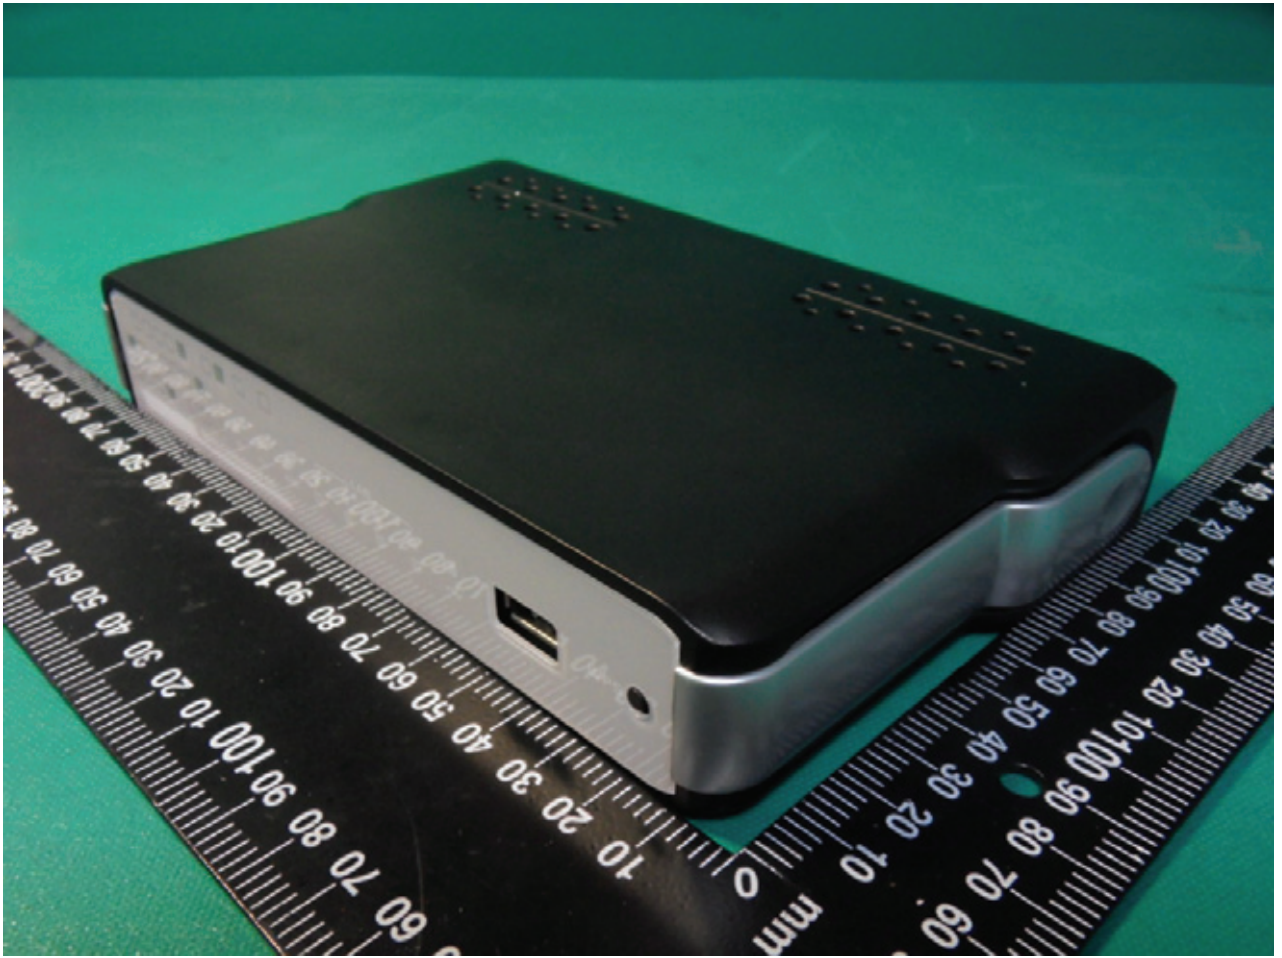

External Photo (BDE761AM-001)

External Photo Antenna

External Photo Adapter