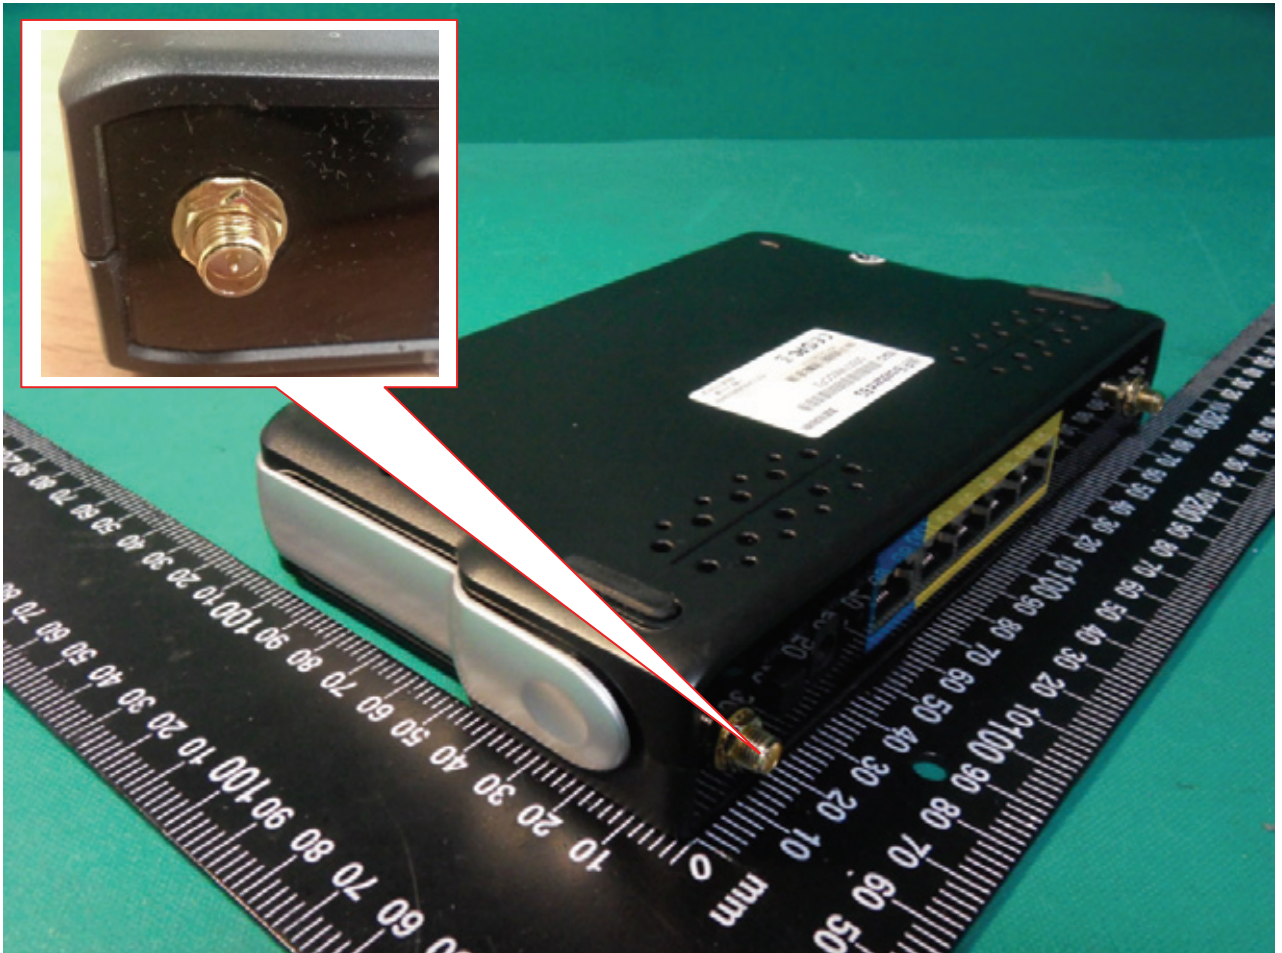

External Photo (BDE761AM-001)

External Photo Antenna

External Photo Adapter