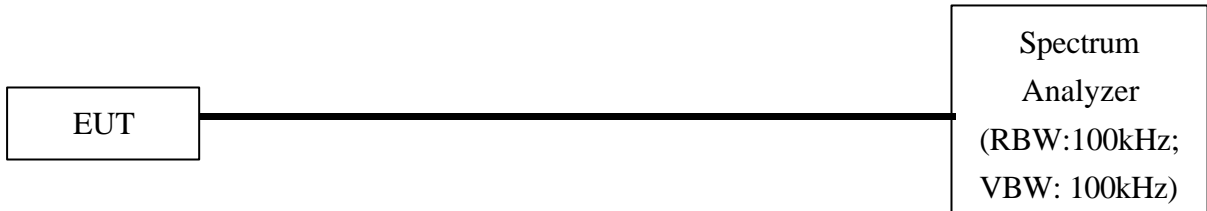

Test setup photos:

TellUS Wireless LAN PC Card (Test report no.: T6915617)

FCC ID: PB6-02012

Test Instruments Configuration of Conducted Emissions

Test Instruments Configuration of Bandwidth

Test Configuration of Bandwidth for Direct Sequence System