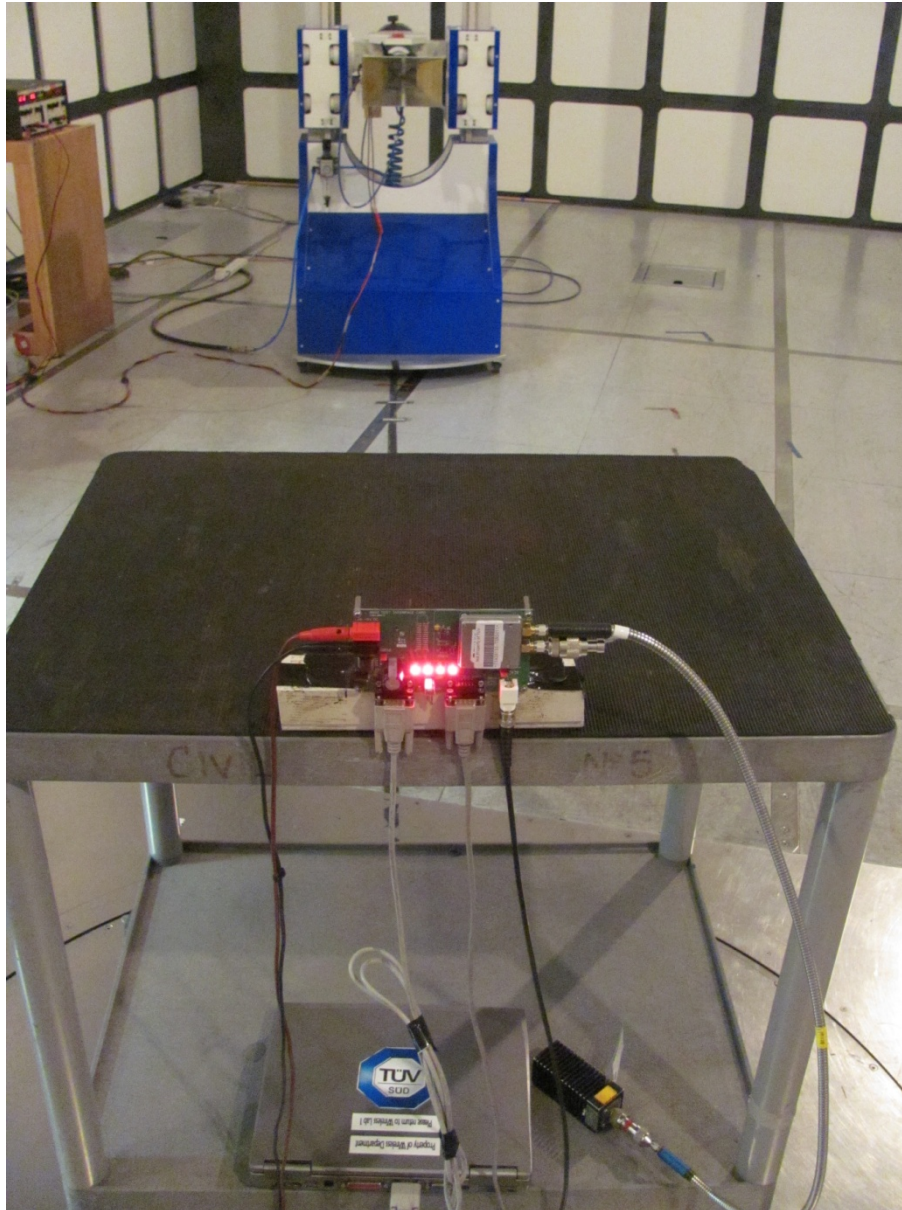

Product Service

FCC ID: PB5QLOCATE
IC: 4650A-QLOCATE
Quake Global Inc
QLOCATE Satellite Transceiver

PHOTOGRAPHS OF TEST SET UP

Radiated Emissions 30MHz-1GHz

Product Service

FCC ID: PB5QLOCATE
IC: 4650A-QLOCATE
Quake Global Inc
QLOCATE Satellite Transceiver

Radiated Emissions 1-18GHz

Product Service

FCC ID: PB5QLOCATE
IC: 4650A-QLOCATE
Quake Global Inc
QLOCATE Satellite Transceiver

Lab Testing