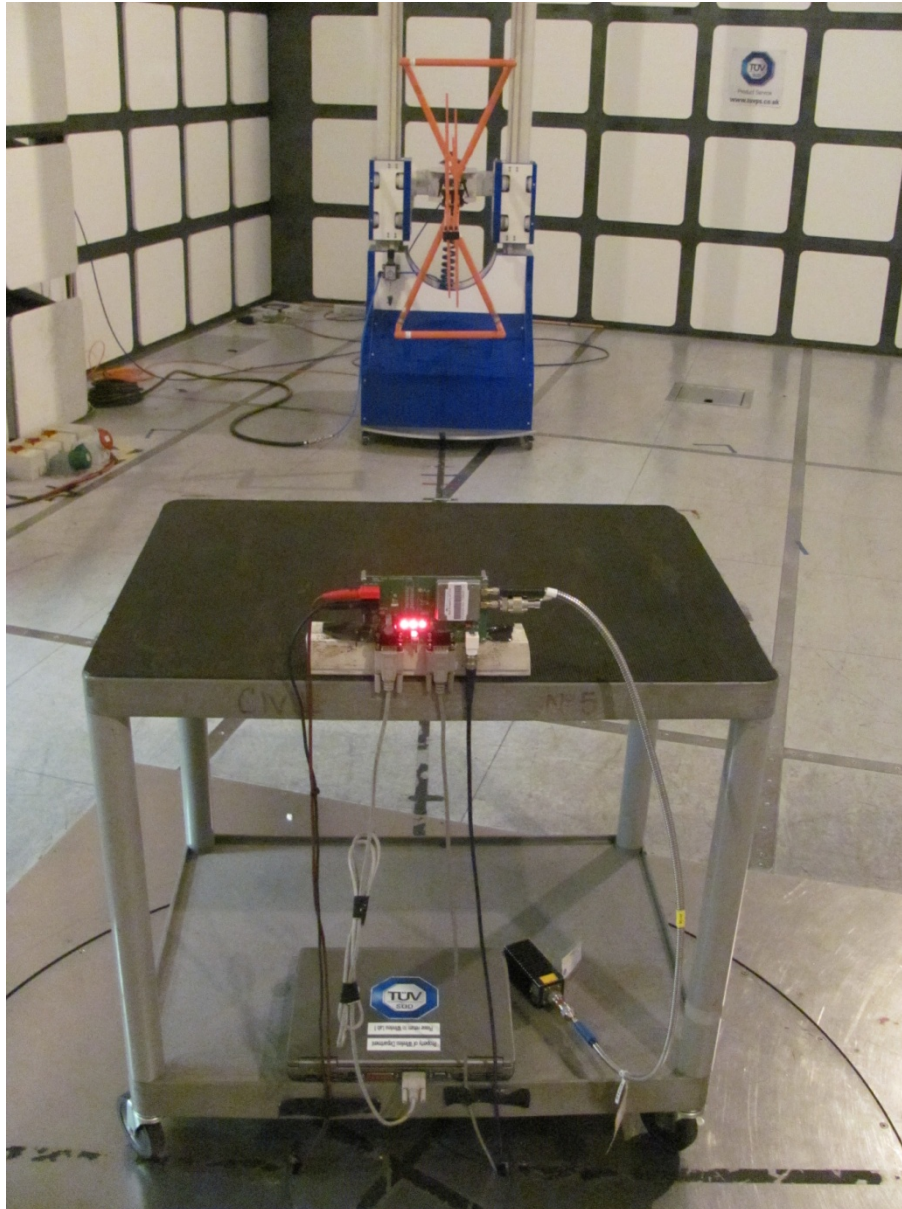

Product Service

FCC ID: PB5QLOCATE
IC: 4650A-QLOCATE
Quake Global Inc
QLOCATE Satellite Transceiver

PHOTOGRAPHS OF TEST SET UP

Radiated Emissions 30MHz-1GHz

Product Service

FCC ID: PB5QLOCATE
IC: 4650A-QLOCATE
Quake Global Inc
QLOCATE Satellite Transceiver

Radiated Emissions 1-18GHz

Product Service

FCC ID: PB5QLOCATE
IC: 4650A-QLOCATE
Quake Global Inc
QLOCATE Satellite Transceiver

Lab Testing