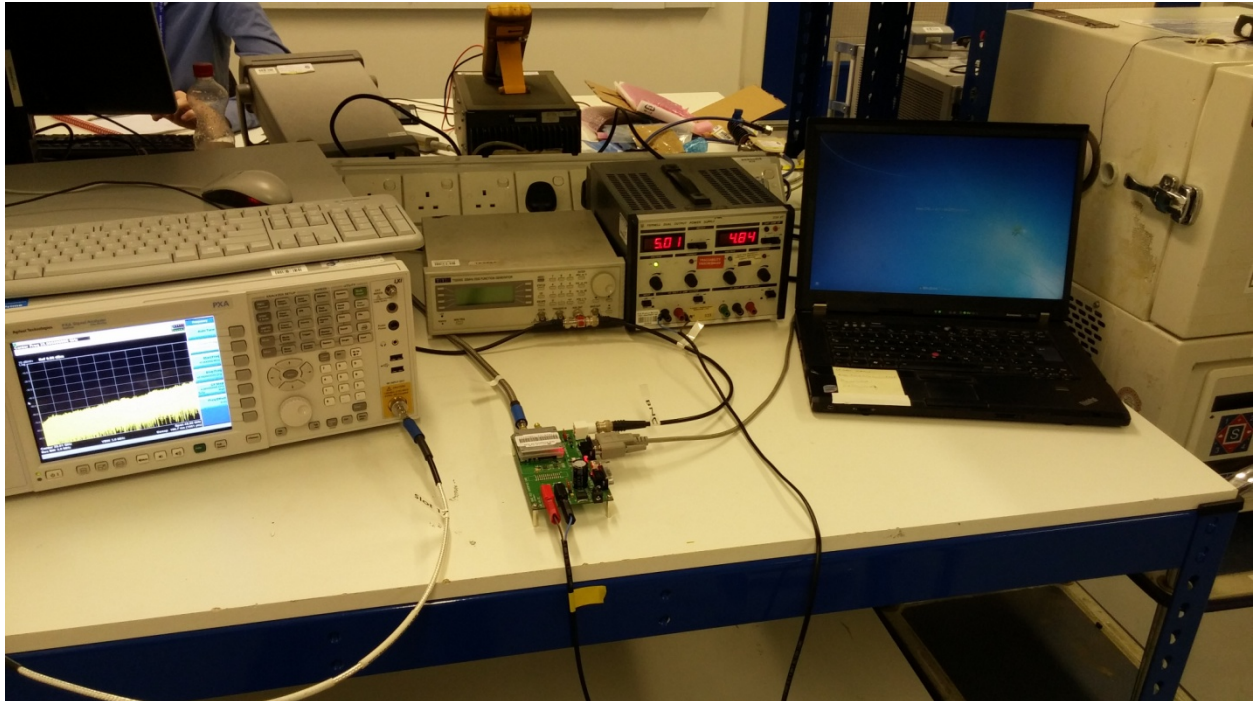

Product Service

FCC ID: PB5QLOCATE
IC: 4650A-QLOCATE
Quake Global Inc
QLOCATE Satellite Transceiver

PHOTOGRAPHS OF TEST SET UP

Radiated Emissions 30MHz-1GHz

Product Service

FCC ID: PB5QLOCATE
IC: 4650A-QLOCATE
Quake Global Inc
QLOCATE Satellite Transceiver

Radiated Emissions 1-18GHz

Product Service

FCC ID: PB5QLOCATE
IC: 4650A-QLOCATE
Quake Global Inc
QLOCATE Satellite Transceiver

Lab Testing