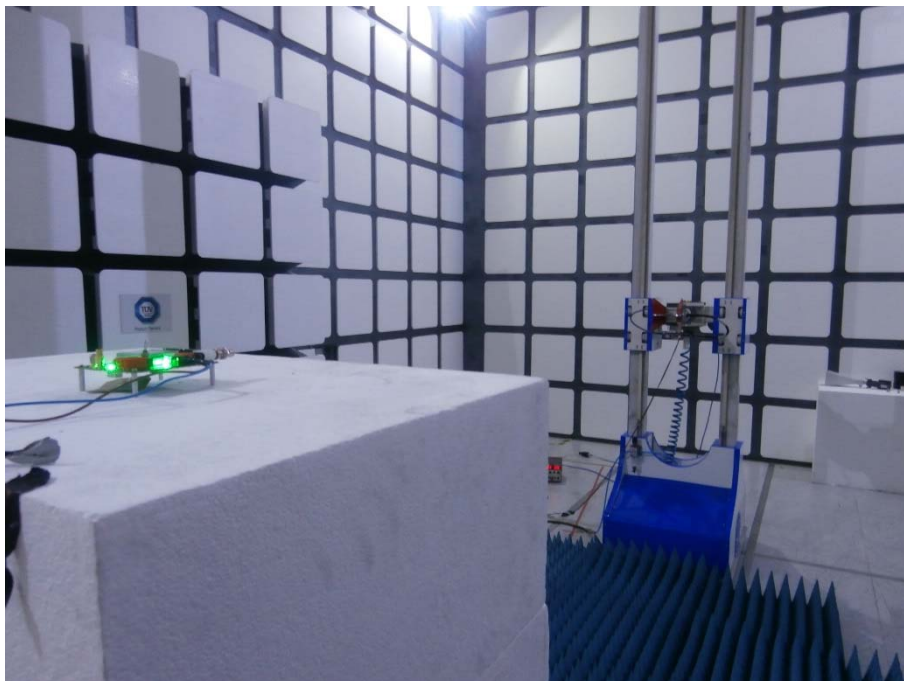

Product Service

Quake Global Inc  
Satellite Modem, Model: QLocate (1158-5010)

Product Service

PHOTOGRAPHS OF TEST SET UP

Radiated Emissions 30 MHz to 1 GHz

Radiated Emissions 1 GHz to 18 GHz