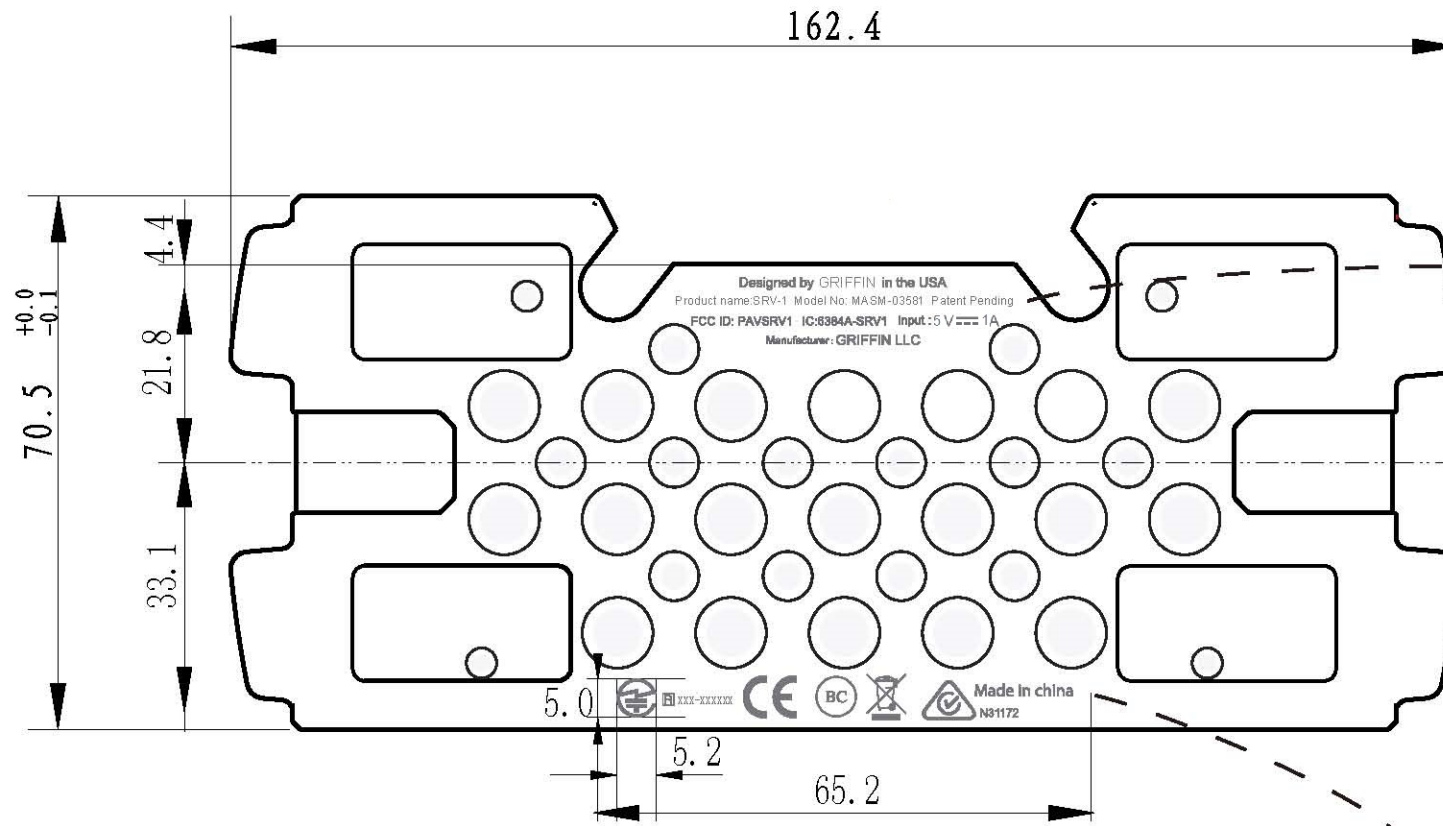

SRV-1 Griffin(SRV-1) BRV-1M Silkscreen

Scale: 1:2

Scale: 1:2

Item	Part Color	Silkscreen Color
1	BLACK	Black Gloss
2	Pantone Cool Gray 9C	Pantone Cool Gray 9C

TOLERANCE UNLESS OTHERWISE SPECIFIED UNIT:MM	0.1	ANGLE 3RD	A1		
	0.2				
	0.3	SCALE 1:1	SIZE A3	3	
	0.6				
MODEL		TREATMENT / FINISH (COLOR)	2		
MATERIAL (COLOR)			1	2017-10-31	
DESCRIPTION			ITEM	DATE	RELEASE DESCRIPTION
PART NO.			DRAWN BY		CHECKED BY
			张廷光		
PLASTOPFORM ELECTRONICS (SHENZHEN) COMPANY LIMITED	SHEET 1/1	VER	APPROVED BY		
Part should be fulfill the banned and restricted substances requirement which specified in ESPP-3001					