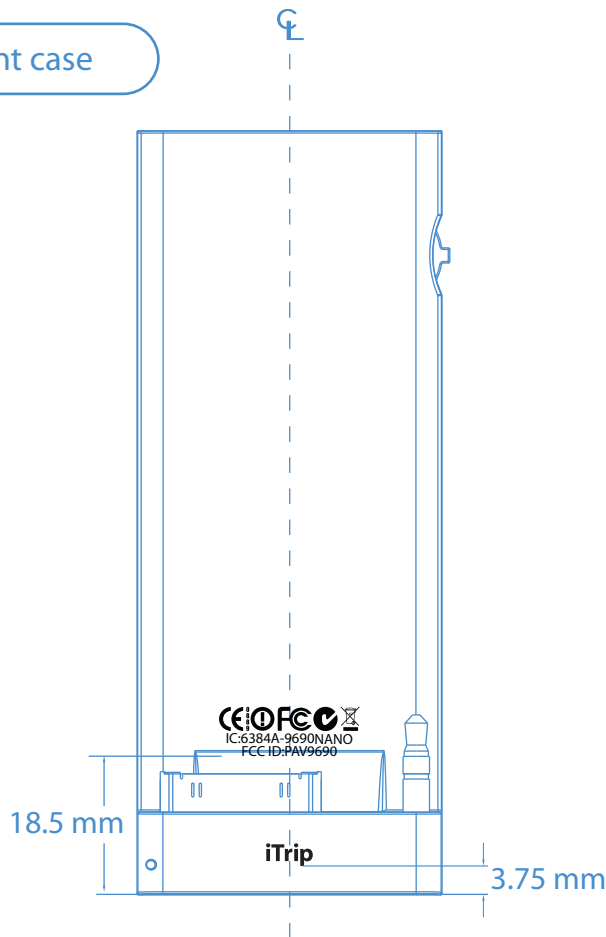

# iTrip Nano 2.2

Artwork at 1:1 scale

Front case

Back case