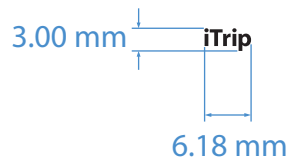

# iTrip Nano 2.2

Artwork at 1:1 scale

Front case

Back case