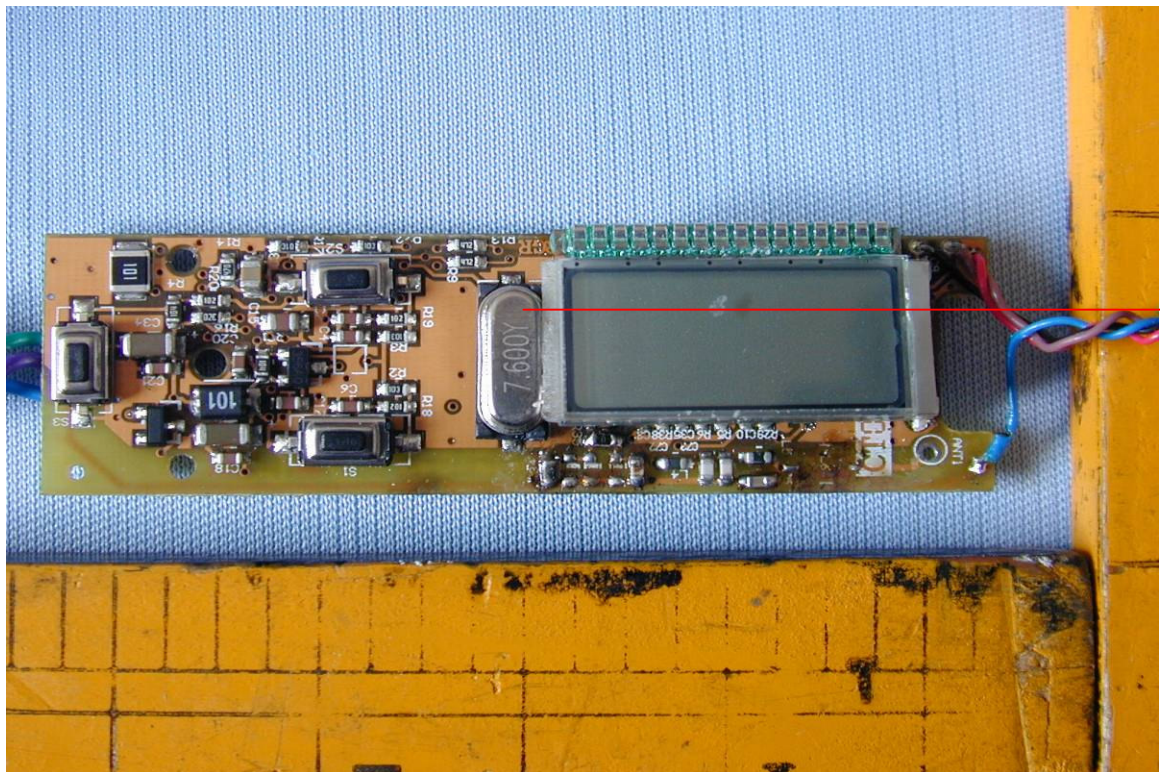

# PHOTO OF EUT

Model : 7255-TRIPAUNI

7.6MHz

Full View of Component Side

Full View of Solder Side