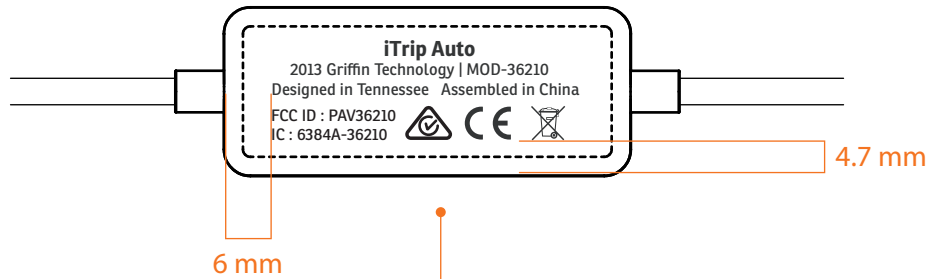

CLA Adaptor

De-bossed Logo

7.6 mm

10 mm

ArtWork : CLA

Reference file
MOD-36210-251-B
PMS Cool Grey 10

ArtWork : Controller

Reference file
MOD-36210-252-B
PMS Cool Grey 10