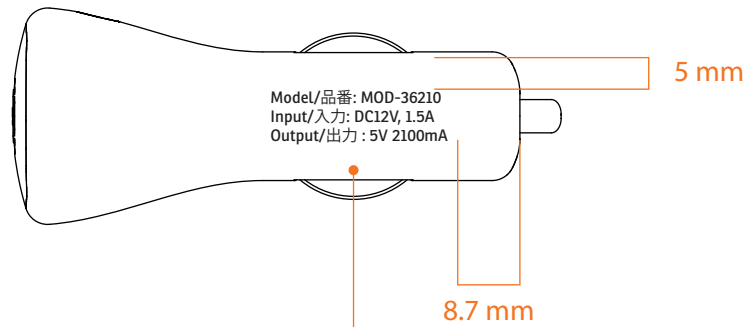

CLA Adaptor

De-bossed Logo

7.6 mm

10 mm

ArtWork : CLA

Reference file
MOD-36210-251-B
PMS Cool Grey 10

ArtWork : Controller

Reference file
MOD-36210-252-B
PMS Cool Grey 10