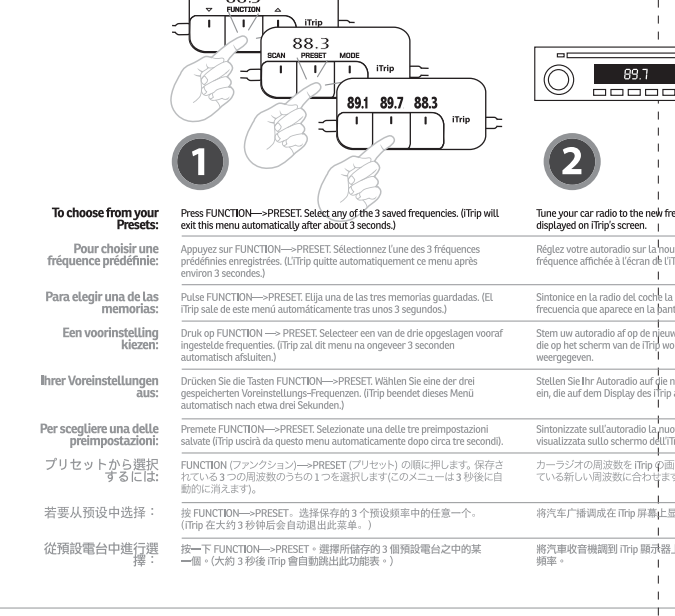

**Presets**  
Fréquences prédéfinies  
Memórias  
Voorinstellingen  
Vorminstellingen  
Preinstellingen  
プリセット  
設定小/预设  
設定小人的预设电台

**Problemlösung**  
Check these first for a quick fix:  
1. Is the antenna connected?  
2. Is the battery fully charged?  
3. Is the volume turned up?  
4. Is the radio set to the correct frequency?  
5. Is the radio set to the correct mode?  
6. Is the radio set to the correct preset?  
7. Is the radio set to the correct preset?  
8. Is the radio set to the correct preset?  
9. Is the radio set to the correct preset?  
10. Is the radio set to the correct preset?