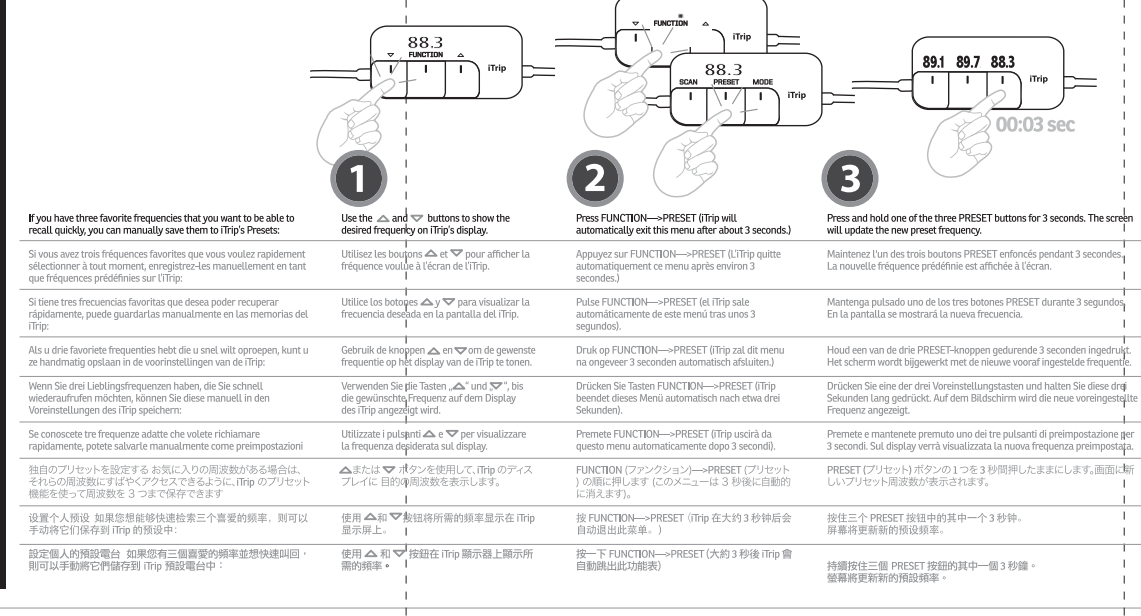

**Presets**  
Fréquences prédéfinies  
Memórias  
Voorinstellingen  
Vorminstellingen  
Preinstellingen  
プリセット  
設定小/预设  
設定小人的预设电台

**Problemlösung**  
Check these first for a quick fix:  
1. Is the antenna connected?  
2. Is the battery fully charged?  
3. Is the volume turned up?  
4. Is the radio set to the correct frequency?  
5. Is the radio set to the correct mode?  
6. Is the radio set to the correct preset?  
7. Is the radio set to the correct preset?  
8. Is the radio set to the correct preset?  
9. Is the radio set to the correct preset?  
10. Is the radio set to the correct preset?