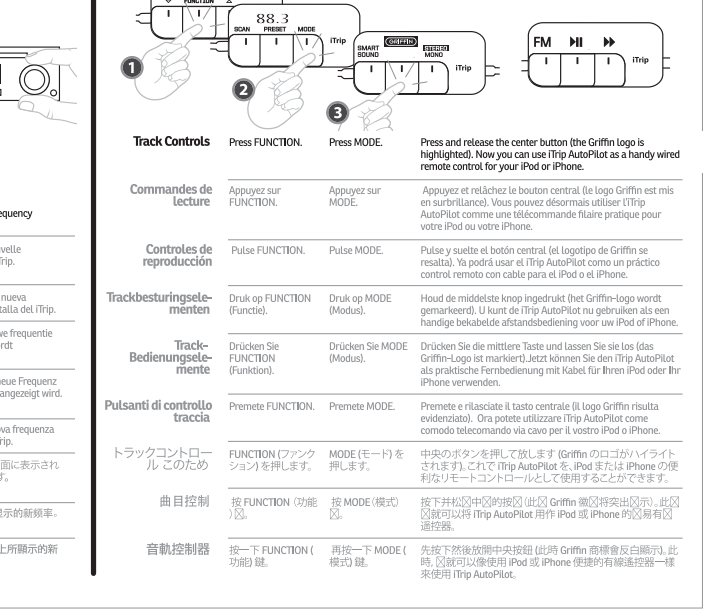

**Presets**  
Fréquences prédéfinies  
Memórias  
Voorinstellingen  
Vorminstellingen  
Preinstellingen  
プリセット  
設定小/预设  
設定小人的预设电台

**Problemlösung**  
Check these first for a quick fix:  
1. Is the antenna connected?  
2. Is the battery fully charged?  
3. Is the volume turned up?  
4. Is the radio set to the correct frequency?  
5. Is the radio set to the correct mode?  
6. Is the radio set to the correct preset?  
7. Is the radio set to the correct preset?  
8. Is the radio set to the correct preset?  
9. Is the radio set to the correct preset?  
10. Is the radio set to the correct preset?