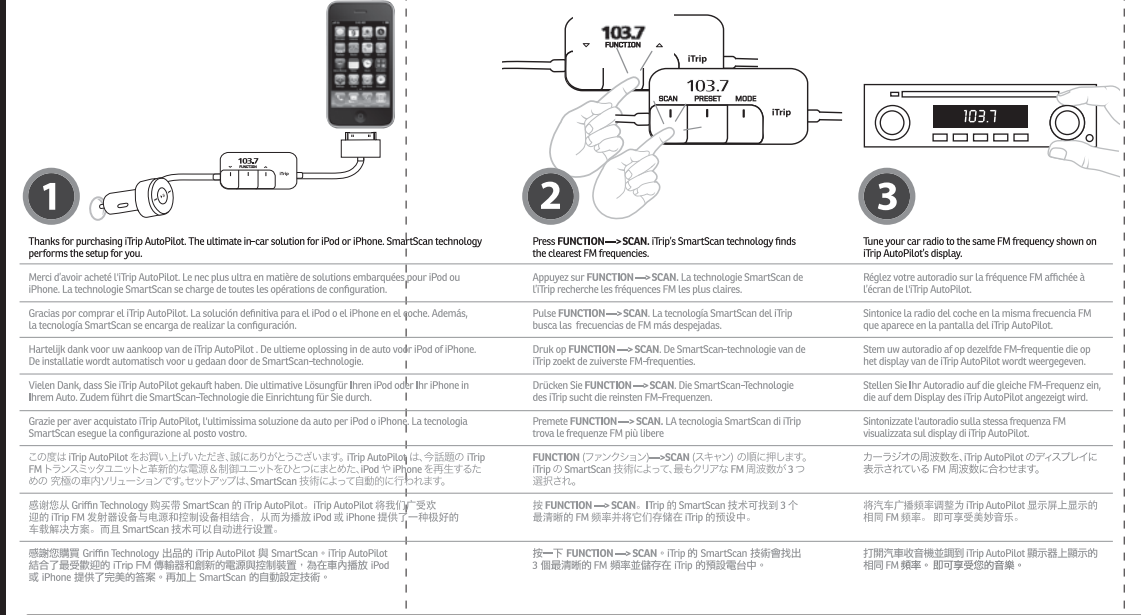

**Presets**  
Fréquences prédéfinies  
Memórias  
Voorinstellingen  
Vorminstellingen  
Preinstellingen  
プリセット  
設定小/预设  
設定小人的预设电台

**Problemlösung**  
Check these first for a quick fix:  
1. Is the antenna connected?  
2. Is the battery fully charged?  
3. Is the volume turned up?  
4. Is the radio set to the correct frequency?  
5. Is the radio set to the correct mode?  
6. Is the radio set to the correct preset?  
7. Is the radio set to the correct preset?  
8. Is the radio set to the correct preset?  
9. Is the radio set to the correct preset?  
10. Is the radio set to the correct preset?