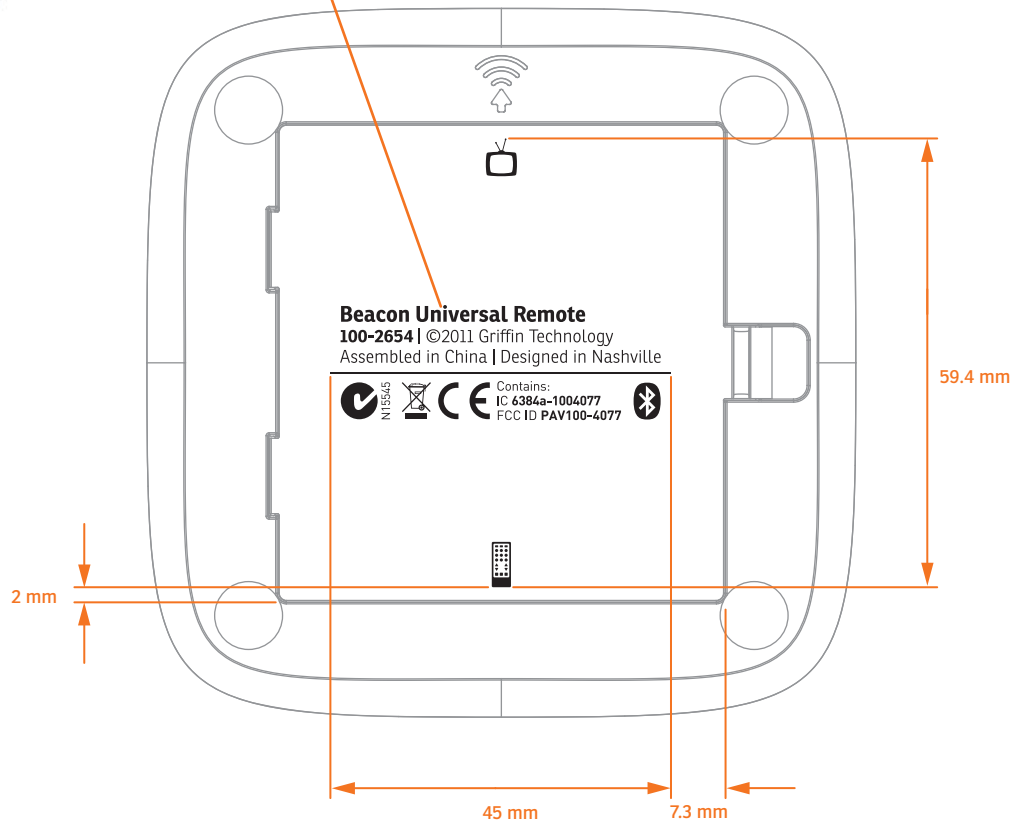

A Printed in matte white
See file "P3771-251-D.ai" for artwork

Printed in matte black
See file "P3771-252-B.ai" for artwork