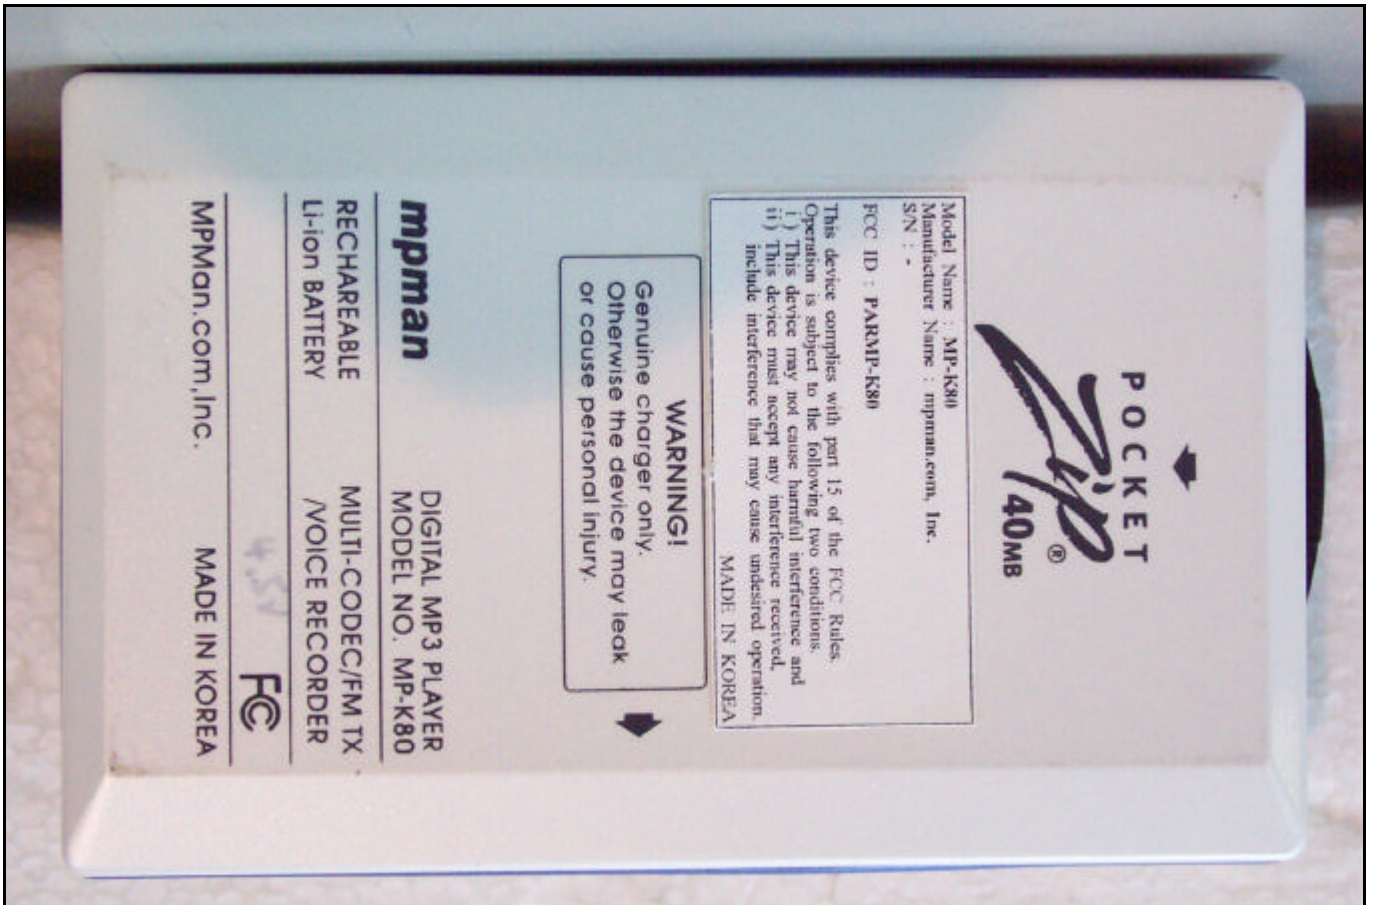

EUT External Photos

EUT External Photos

EUT (Front)

EUT External Photos

EUT (Rear)

Label (Location)

Location : Rear Side of EUT

Adaptor (Front)