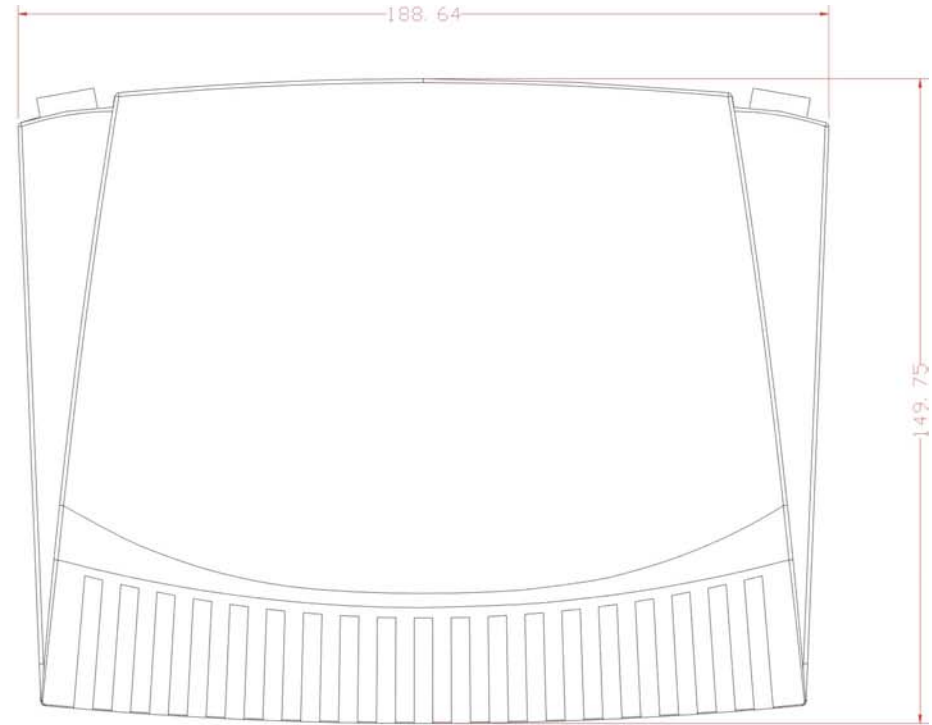

Product Label - WLAN Access Point

The label is stuck on the back of WLAN Access Point