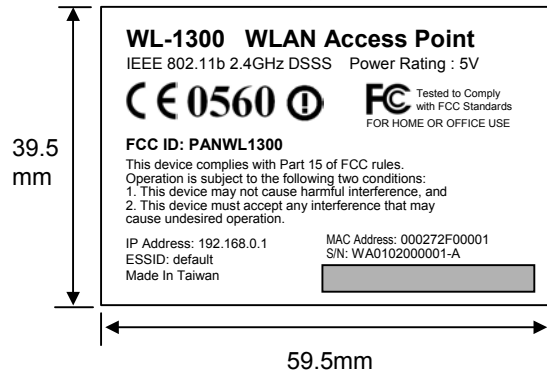

Product Label - WLAN Access Point

The label is stuck on the back of WLAN Access Point