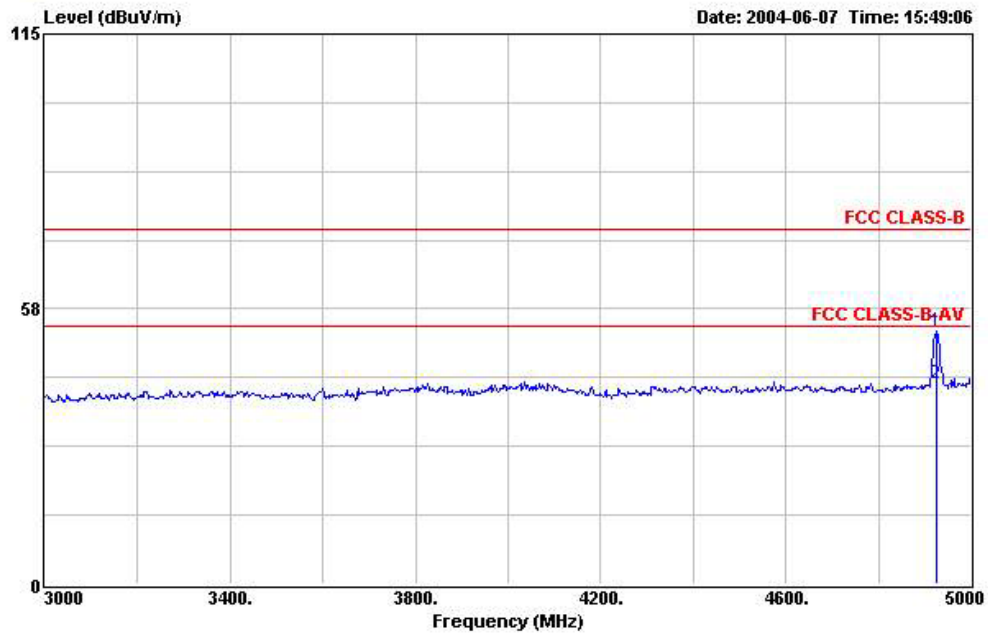

Site : 03CH03-HY  
 Condition : FCC CLASS-B 3m HORN-ANT-6821 HORIZONTAL  
 EUT : WLAN 11b USB MODULE 12x71  
 Power : FOR SYSTEM  
 Model : WL-1205  
 Memo : TX CH11 2462MHz  
 : 平放

	Freq	Level	Over Limit	Limit Line	Read Level	Probe Factor	Cable Loss	Preamp Factor	Remark	Ant Pos	Table Pos
	MHz	dBuV/m	dB	dBuV/m	dBuV	dB	dB	dB		cm	deg
1	4926.000	57.56	-16.44	74.00	64.14	33.46	2.47	42.51	Peak	---	---
2	4926.000	46.75	-7.25	54.00	53.33	33.46	2.47	42.51	Average	---	---

Site : 03CH03-HY  
 Condition : FCC CLASS-B 3m HORN-ANT-6821 HORIZONTAL  
 EUT : WLAN 11b USB MODULE 12x71  
 Power : FOR SYSTEM  
 Model : WL-1205  
 Memo : TX CH11 2462MHz  
 : 墊高

	Freq	Level	Over	Limit	Read	Probe	Cable	Preamp	Remark	Ant	Table
	MHz	dBuV/m	dB	dBuV/m	dBuV	dB	dB	dB		cm	deg
1	4924.000	53.00	-21.00	74.00	59.58	33.46	2.47	42.51	Peak	---	---
2	4924.000	41.83	-12.17	54.00	48.41	33.46	2.47	42.51	Average	---	---