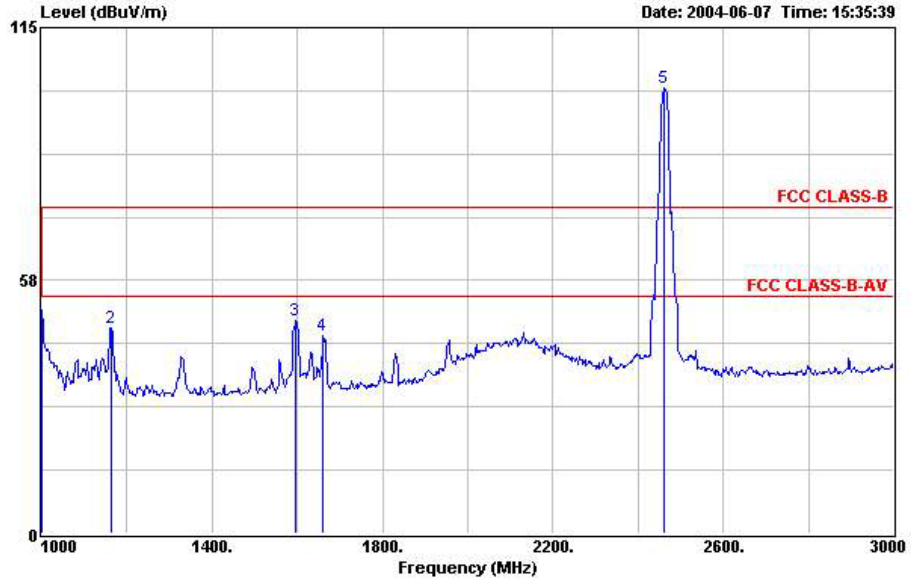

0 cm separation

SPORTON INTERNATIONAL INC.
Haw Ya 1st.Road, Qui Shan, Tao Yuan
Taiwan, R.O.C
Tel : +886-3-3273456 Fax : +886-3-3180055
www.sporton.com.tw

Data# 44 File# D:\2004案件\452108.EMI

Site : 03CH03-HY
Condition : FCC CLASS-B 3m HORN-ANT-6821 HORIZONTAL
EUT : WLAN 11b USB MODULE 12x71
Power : FOR SYSTEM
Model : WL-1205
Memo : TX CH11 2462MHz
: 平放

	Freq	Level	Over	Limit	Read	Probe	Cable	Preamp	Remark	Ant	Table
	MHz	dBuV/m	dB	dBuV/m	dBuV	dB	dB	dB		cm	deg
1	1000.000	50.77	-3.23	54.00	65.96	23.80	1.11	40.10	Peak	---	---
2	1164.000	46.73	-27.27	74.00	61.49	24.29	1.22	40.27	Peak	---	---
3	1596.000	48.49	-25.51	74.00	62.03	25.61	1.51	40.66	Peak	---	---
4	1660.000	44.91	-29.09	74.00	58.22	25.85	1.54	40.70	Peak	---	---
5 X	2462.000	101.32	27.32	74.00	112.38	28.33	1.79	41.18	Peak	---	---