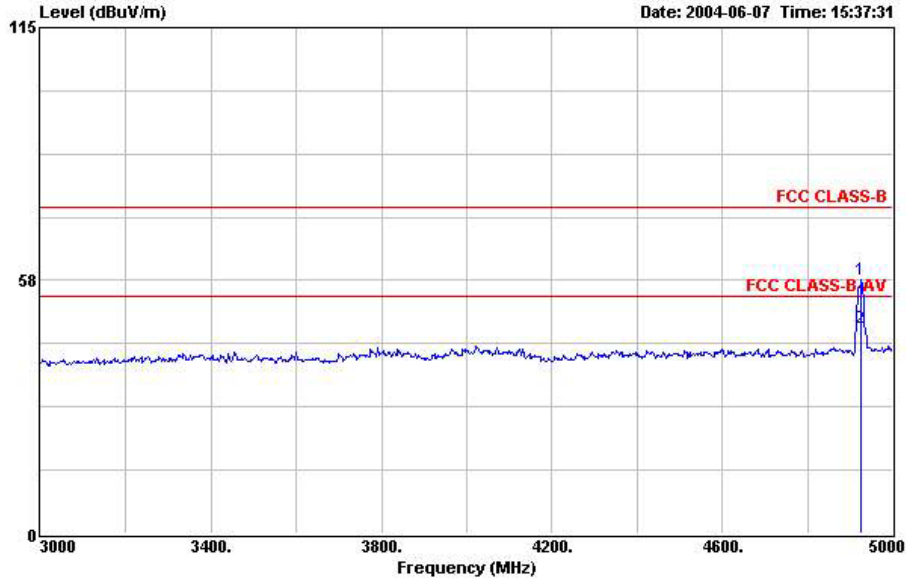

Site : 03CH03-HY  
 Condition : FCC CLASS-B 3m HORN-ANT-6821 HORIZONTAL  
 EUT : WLAN 11b USB MODULE 12x71  
 Power : FOR SYSTEM  
 Model : WL-1205  
 Memo : TX CH11 2462MHz  
 : 墊高

	Freq	Level	Over	Limit	Read	Probe	Cable	Preamp	Remark	Ant	Table
	MHz	dBuV/m	dB	dBuV/m	dBuV	dB	dB	dB		cm	deg
1	1000.000	50.82	-3.18	54.00	66.01	23.80	1.11	40.10	Peak	---	---
2	1596.000	49.18	-24.82	74.00	62.72	25.61	1.51	40.66	Peak	---	---
3	1956.000	50.65	-23.35	74.00	63.04	26.95	1.54	40.88	Peak	---	---
4 X	2460.000	101.55	27.55	74.00	112.62	28.33	1.78	41.18	Peak	---	---
5	2894.000	49.40	-24.60	74.00	58.83	29.83	1.94	41.20	Peak	---	---

Site : 03CH03-HY  
 Condition : FCC CLASS-B 3m HORN-ANT-6821 HORIZONTAL  
 EUT : WLAN 11b USB MODULE 12x71  
 Power : FOR SYSTEM  
 Model : WL-1205  
 Memo : TX CH11 2462MHz  
 : 平放

	Freq	Level	Over Limit	Limit Line	Read Level	Probe Factor	Cable Loss	Preamp Factor	Remark	Ant Pos	Table Pos
	MHz	dBuV/m	dB	dBuV/m	dBuV	dB	dB	dB		cm	deg
1	4926.000	57.56	-16.44	74.00	64.14	33.46	2.47	42.51	Peak	---	---
2	4926.000	46.75	-7.25	54.00	53.33	33.46	2.47	42.51	Average	---	---