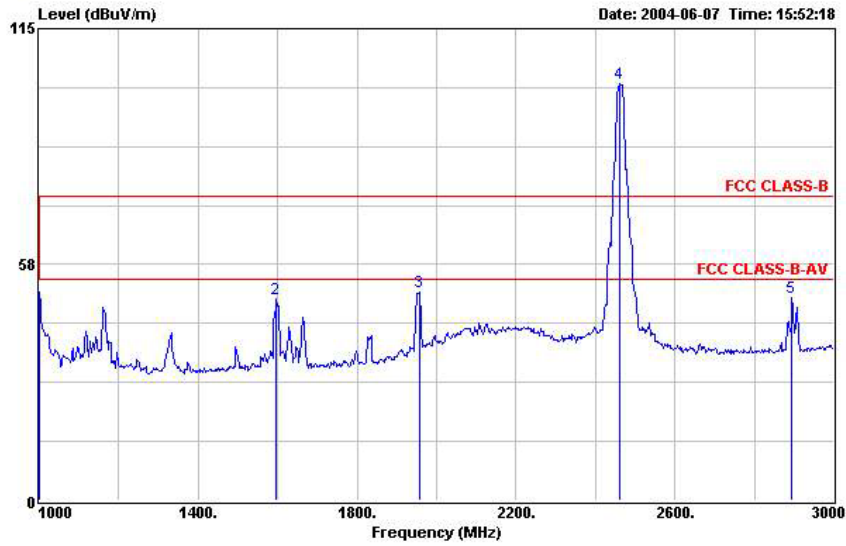

2 cm separation

SPORTON INTERNATIONAL INC.
Haw Ya 1st.Road, Qui Shan, Tao Yuan
Taiwan, R.O.C
Tel : +886-3-3273456 Fax : +886-3-3180055
www.sporton.com.tw

Data#: 49 File#: D:\2004案件\452108.EMI

Site : 03CH03-HY
Condition : FCC CLASS-B 3m HORN-ANT-6821 HORIZONTAL
EUT : WLAN 11b USB MODULE 12x71
Power : FOR SYSTEM
Model : WL-1205
Memo : TX CH11 2462MHz
: 墊高

	Freq	Level	Over	Limit	Read	Probe	Cable	Preamp	Remark	Ant	Table
	MHz	dBuV/m	dB	dBuV/m	dBuV	dB	dB	dB		cm	deg
1	1000.000	50.82	-3.18	54.00	66.01	23.80	1.11	40.10	Peak	---	---
2	1596.000	49.18	-24.82	74.00	62.72	25.61	1.51	40.66	Peak	---	---
3	1956.000	50.65	-23.35	74.00	63.04	26.95	1.54	40.88	Peak	---	---
4 X	2460.000	101.55	27.55	74.00	112.62	28.33	1.78	41.18	Peak	---	---
5	2894.000	49.40	-24.60	74.00	58.83	29.83	1.94	41.20	Peak	---	---