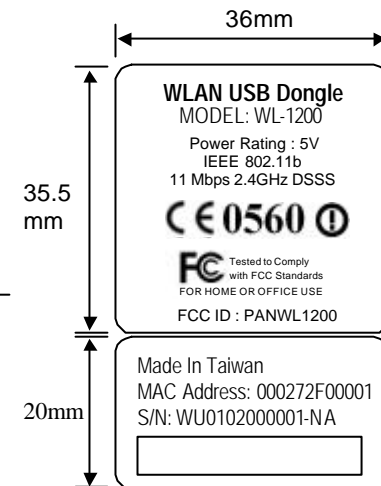

Front

Back

PRODUCT LABEL

The label is stuck on the back of WLAN USB Dongle