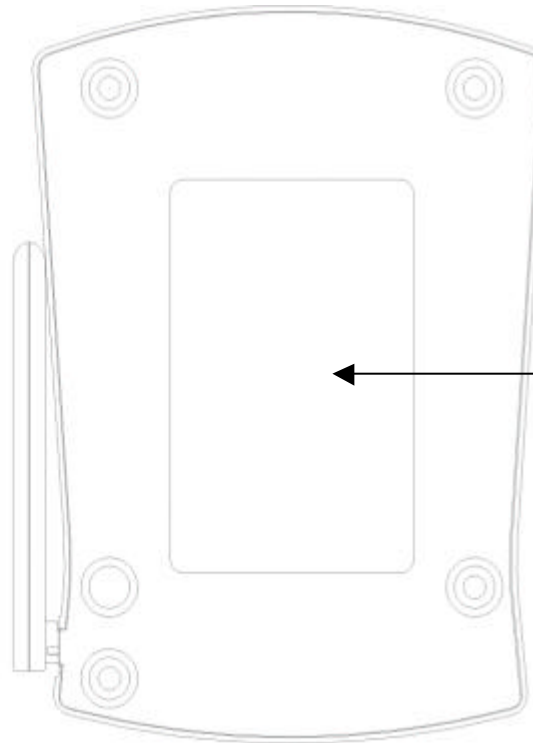

Front

Back

PRODUCT LABEL

The label is stuck on the back of WLAN USB Dongle