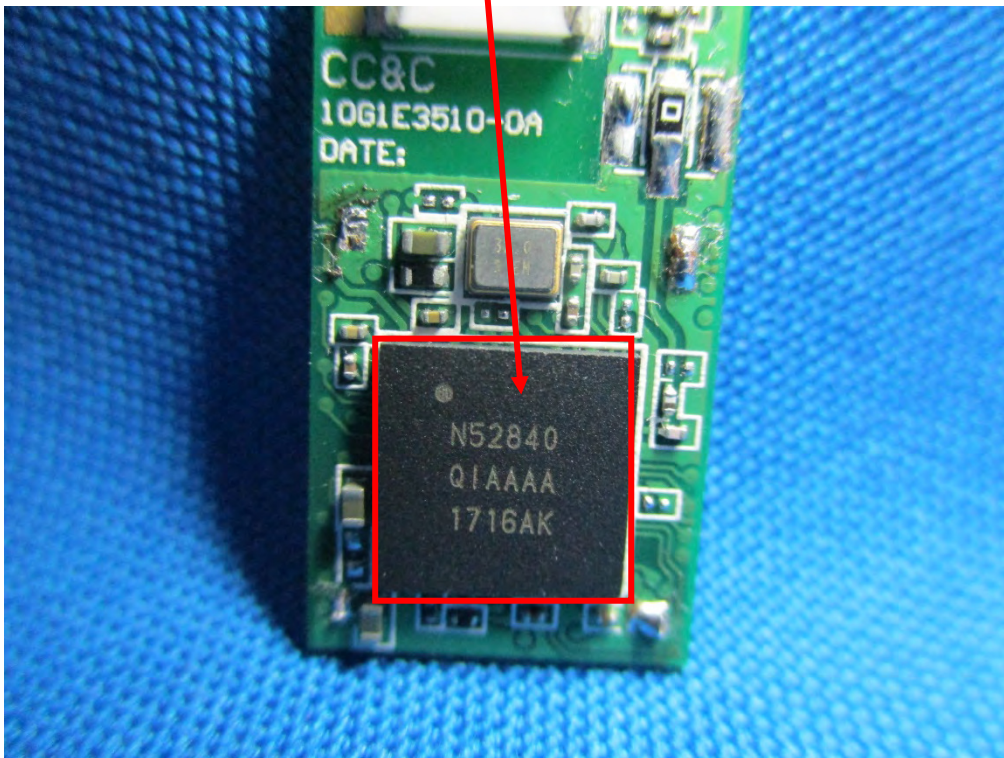

INTERNAL PHOTOS

EUT- Uncover View

Bluetooth LE IC – Top View

Chip Antenna View