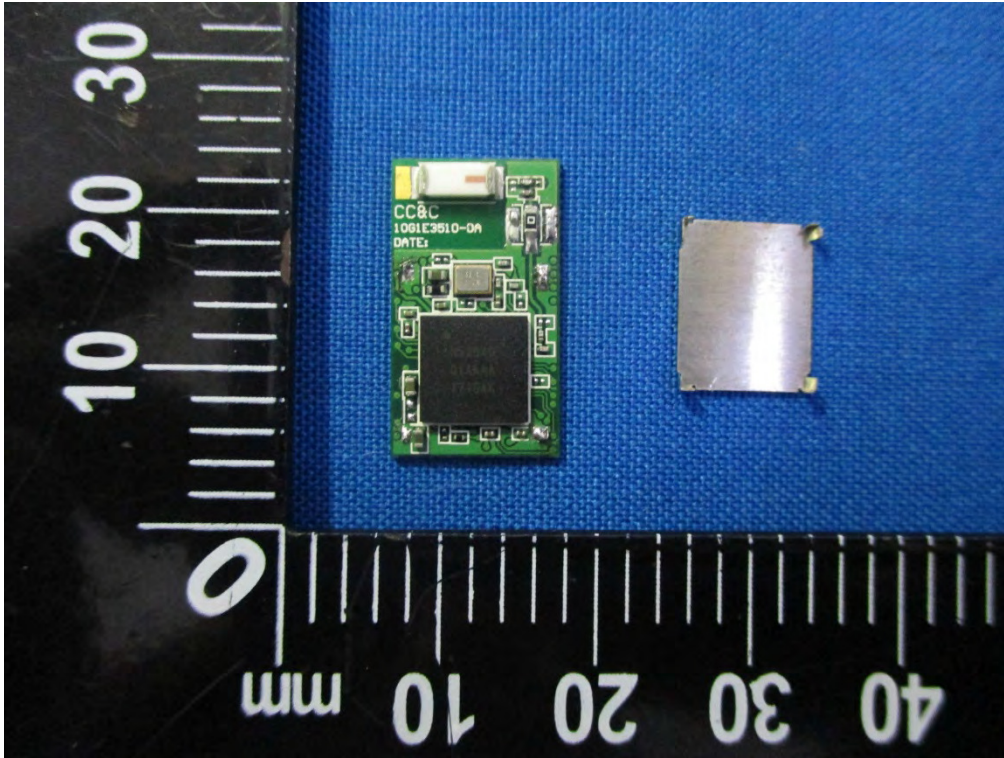

INTERNAL PHOTOS

EUT- Uncover View

Bluetooth LE IC – Top View

Chip Antenna View