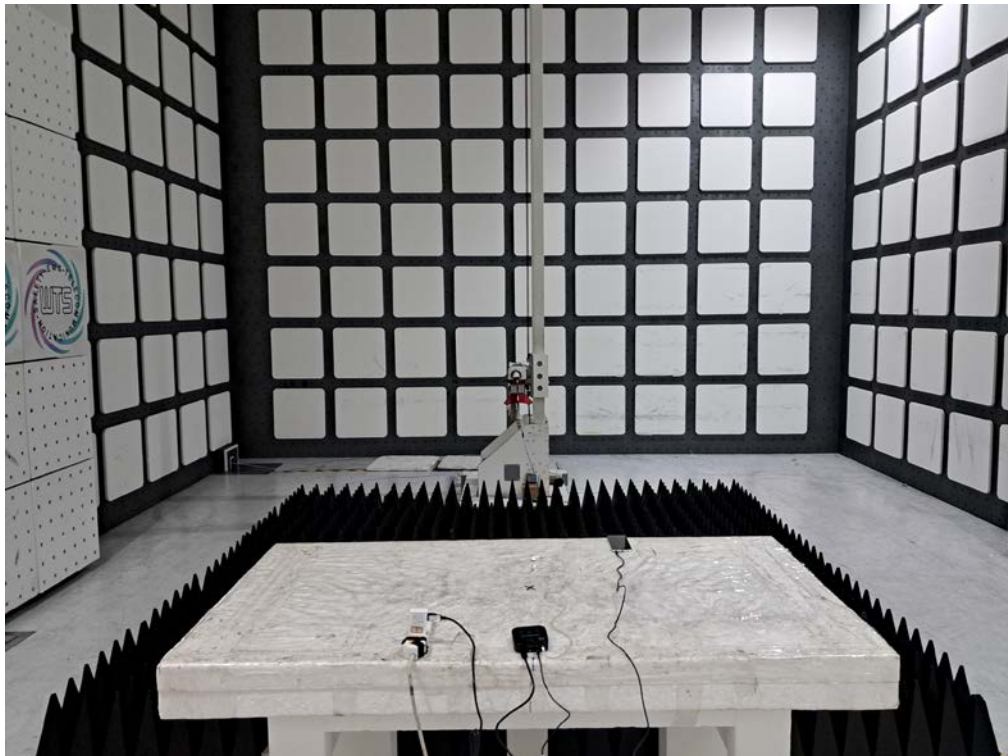

Worldwide Testing Services(Taiwan) Co., Ltd.

Registration number: W6M22210-22187-FCC
FCC ID: PANBA300M