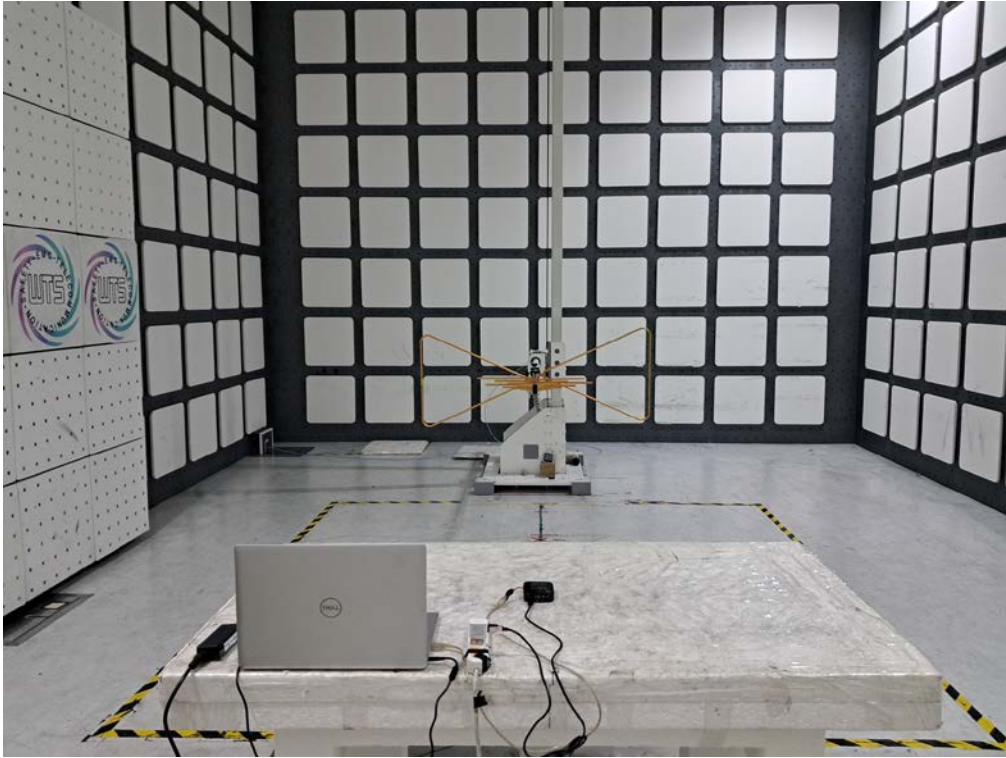

Registration number: W6M22210-22187-FCC
FCC ID: PANBA300M