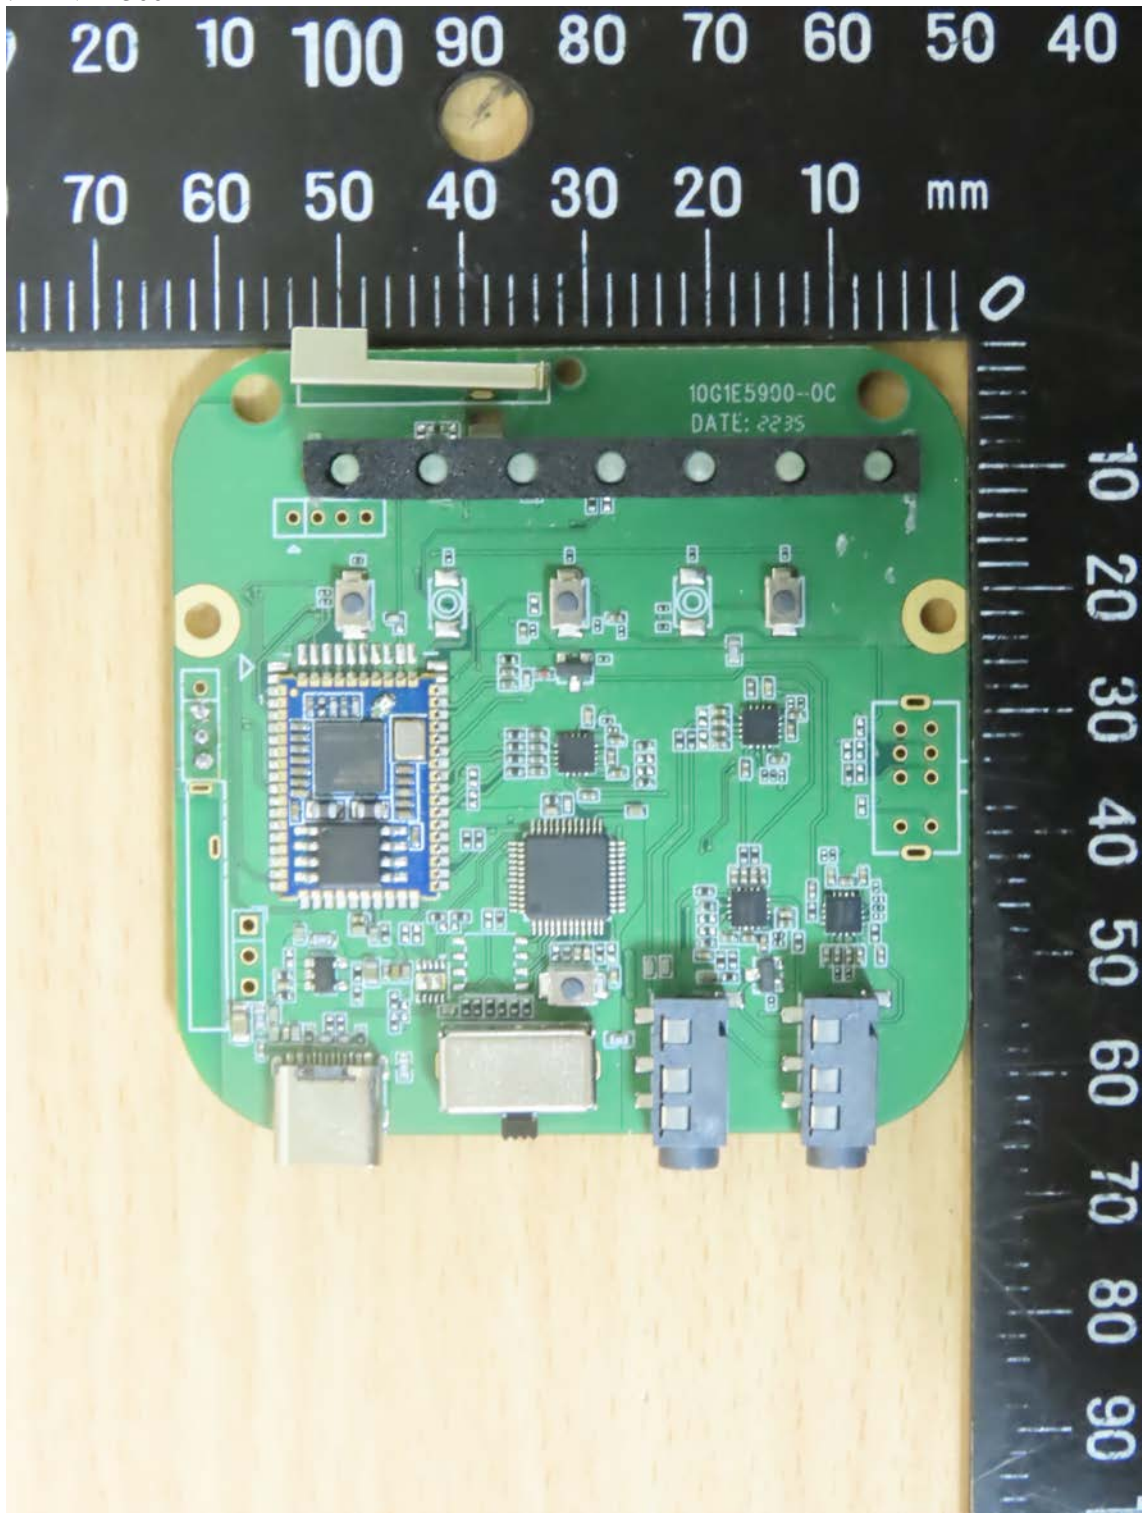

Registration number: W6M22210-22187-FCC

FCC ID: PANBA300M

Internal Photos

Registration number: W6M22210-22187-FCC
FCC ID: PANBA300M

Registration number: W6M22210-22187-FCC
FCC ID: PANBA300M

Worldwide Testing Services(Taiwan) Co., Ltd.