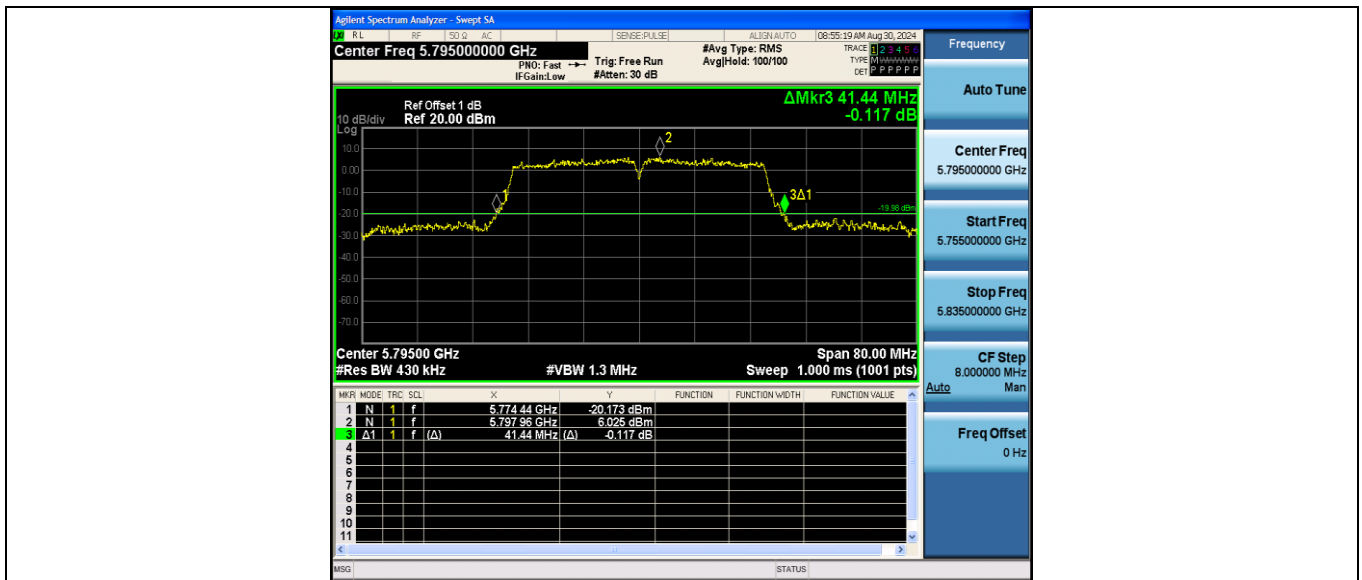

11AC20SISO_Ant1_5180