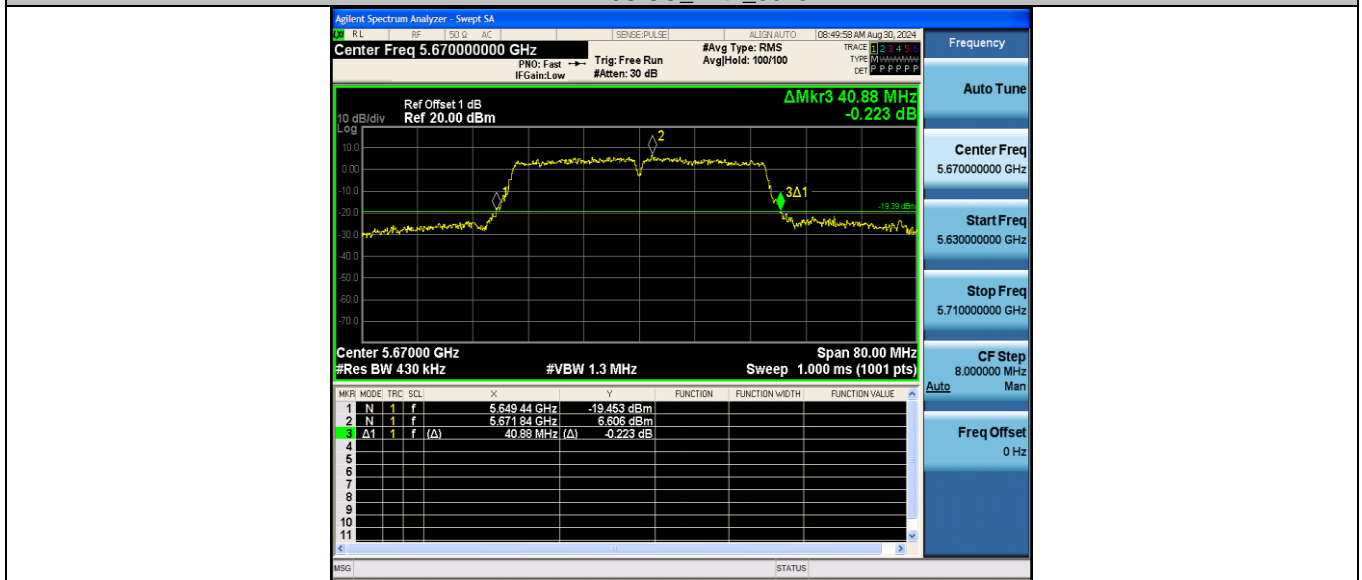

11N40SISO_Ant1_5670

11N40SISO_Ant1_5755

11N40SISO_Ant1_5795

CTC Laboratories, Inc.

Room 101 Building B, No. 7, Lanqing 1st Road, Luhu Community, Guanhu Subdistrict, Longhua District, Shenzhen, Guangdong, China
Tel.: (86)755-27521059