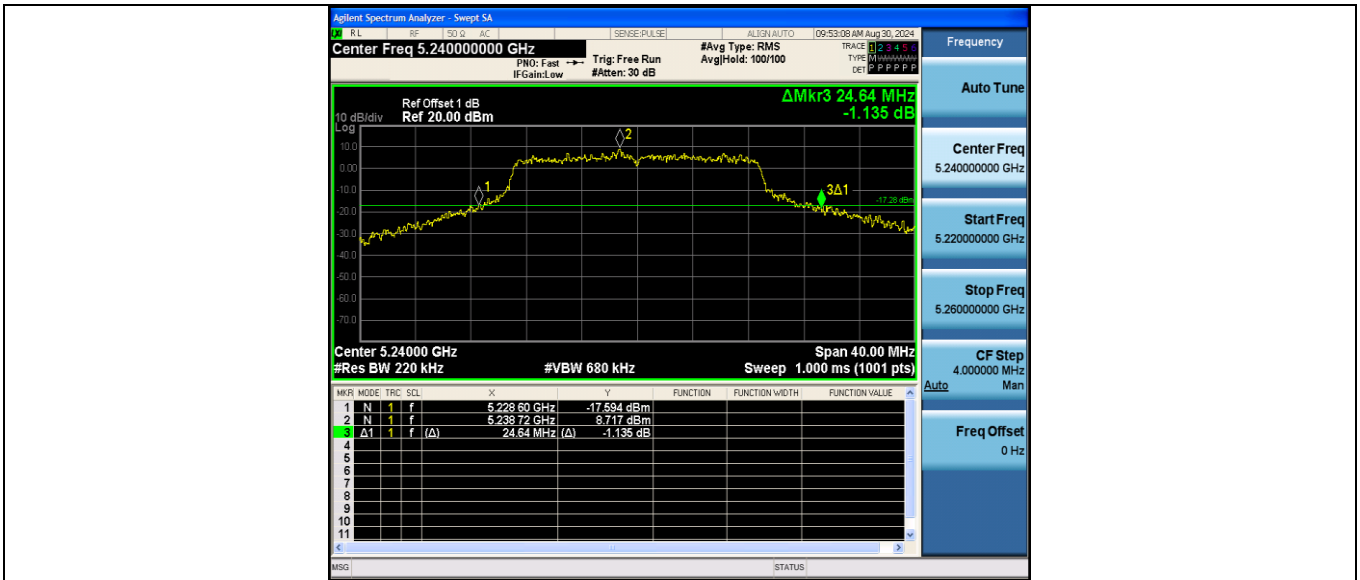

11AC20SISO_Ant1_5180

11AC20SISO_Ant1_5200

11AC20SISO_Ant1_5240

11AC20SISO_Ant1_5260

11AC20SISO_Ant1_5280

11AC20SISO_Ant1_5320

CTC Laboratories, Inc.

Room 101 Building B, No. 7, Lanqing 1st Road, Luhu Community, Guanhu Subdistrict, Longhua District, Shenzhen, Guangdong, China
Tel.: (86)755-27521059