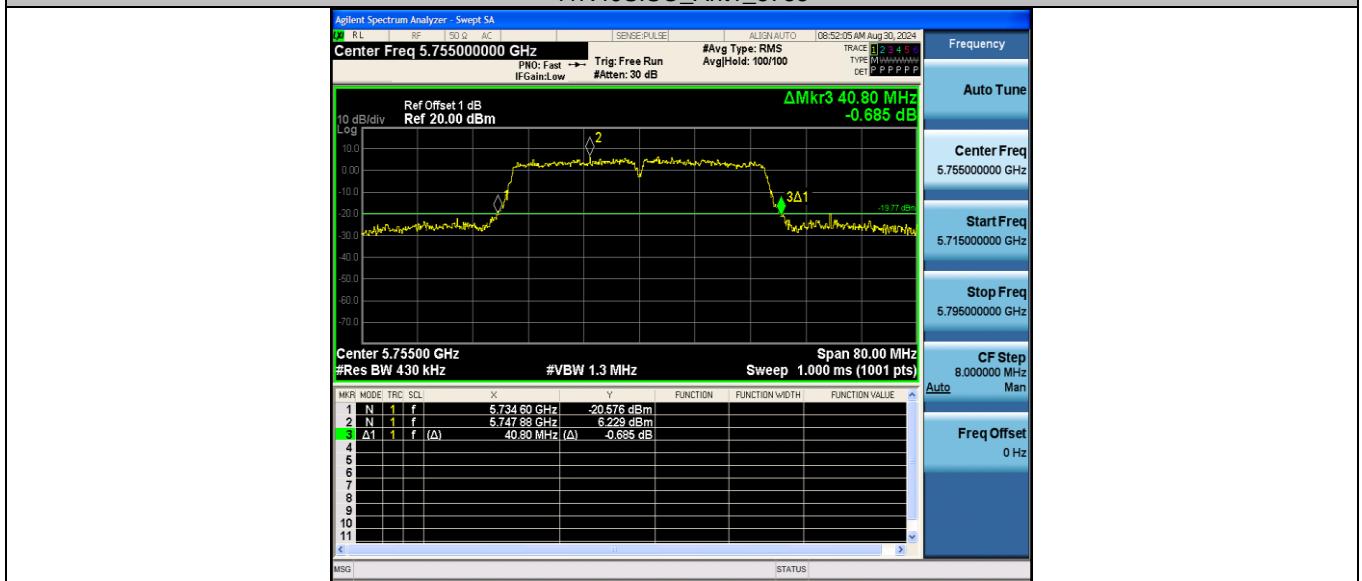

11N40SISO_Ant1_5670

11N40SISO_Ant1_5755

11N40SISO_Ant1_5795

CTC Laboratories, Inc.

Room 101 Building B, No. 7, Lanqing 1st Road, Luhu Community, Guanhu Subdistrict, Longhua District, Shenzhen, Guangdong, China
Tel.: (86)755-27521059