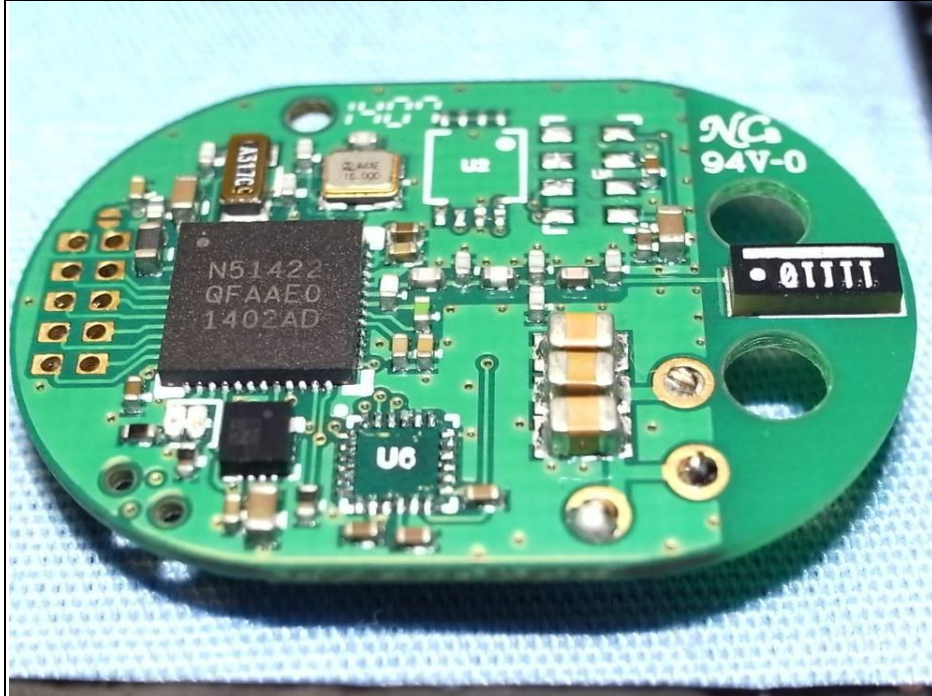

## PHOTOS OF EUT - Internal

TOP

PCB

**Spectrum Research & Testing Lab., Inc.**  
No.167, Ln. 780, Shan-Tong Rd., Ling 8, Shan-Tong Li,  
Chung-Li City, Taoyuan County 320, Taiwan (R.O.C.)

IC

Spectrum Research & Testing Lab., Inc.  
No.167, Ln. 780, Shan-Tong Rd., Ling 8, Shan-Tong Li,  
Chung-Li City, Taoyuan County 320, Taiwan (R.O.C.)