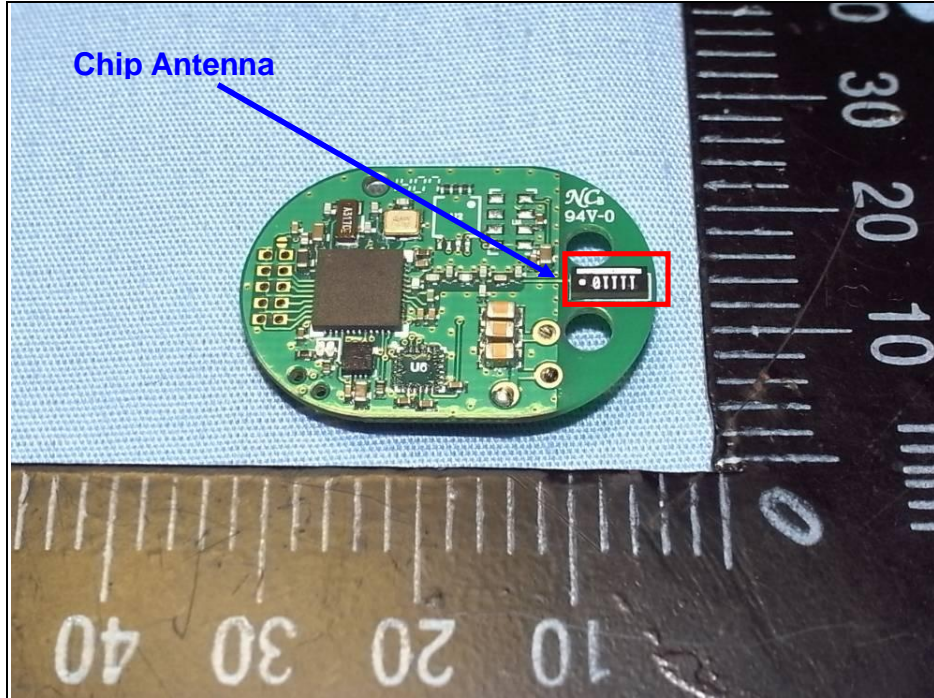

## PHOTOS OF EUT - Internal

TOP

PCB

**Spectrum Research & Testing Lab., Inc.**  
No.167, Ln. 780, Shan-Tong Rd., Ling 8, Shan-Tong Li,  
Chung-Li City, Taoyuan County 320, Taiwan (R.O.C.)

IC

Spectrum Research & Testing Lab., Inc.  
No.167, Ln. 780, Shan-Tong Rd., Ling 8, Shan-Tong Li,  
Chung-Li City, Taoyuan County 320, Taiwan (R.O.C.)