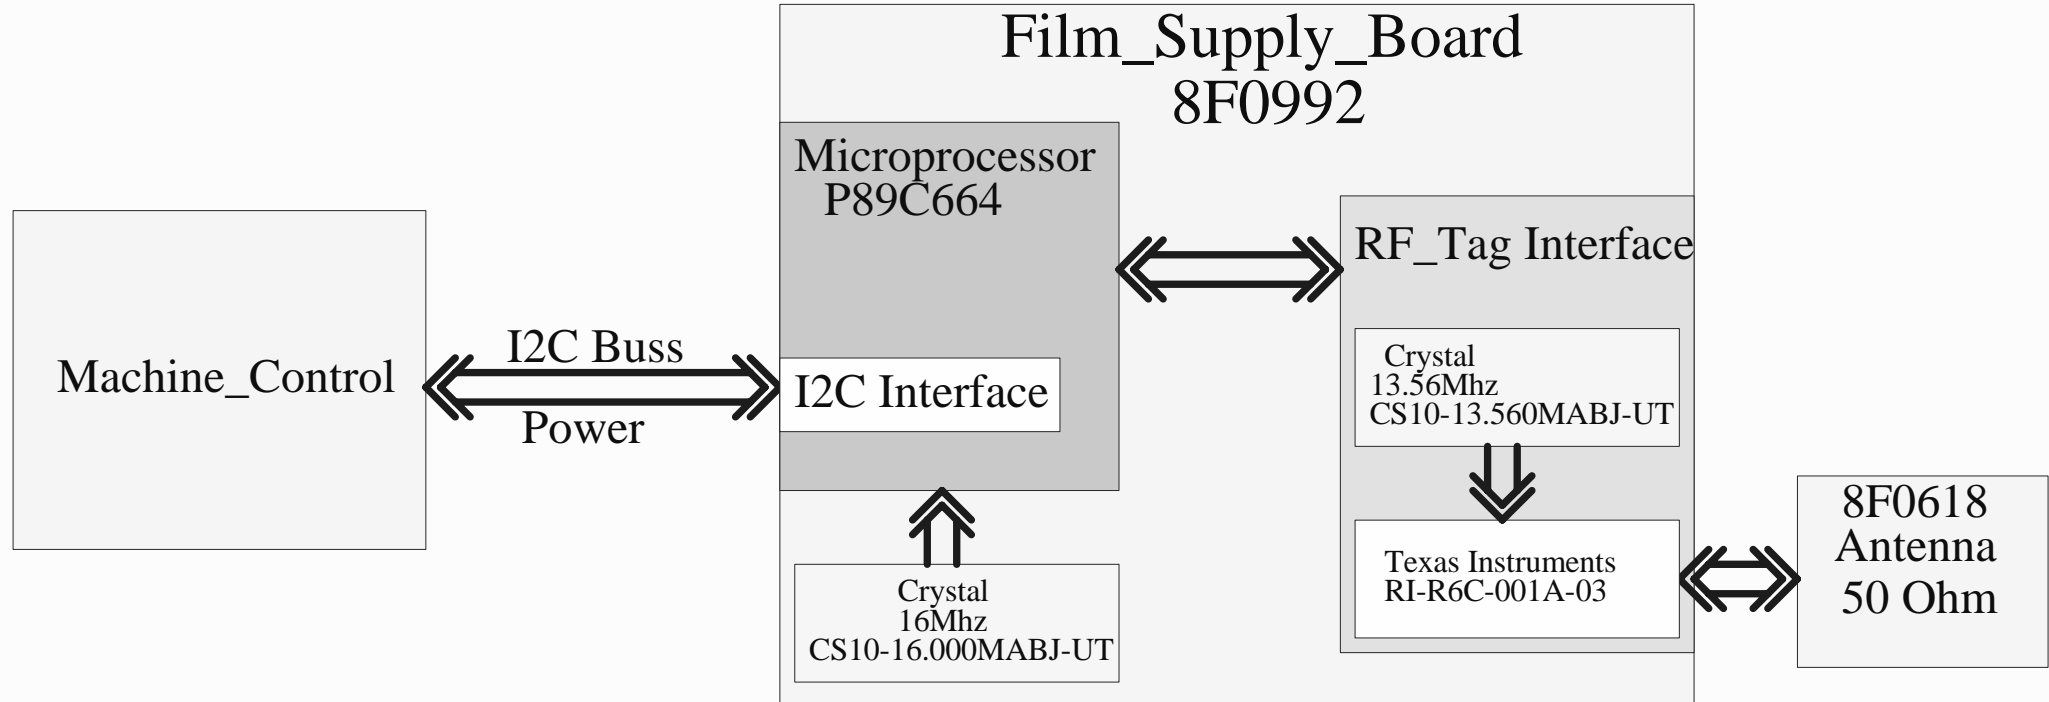

REVISION RECORD				
REV	ECO	DATE	DESCRIPTION	DRFT

Film_Supply_Board 8F0992

NOTE: SEE KODAK PDM FOR DESIGN FILES

EASTMAN KODAK COMPANY		THIS IS AN UNPUBLISHED WORK THAT IS EASTMAN KODAK COMPANY RESTRICTED INFORMATION. DISCLOSURE, USE OR REPRODUCTION WITHOUT THE WRITTEN AUTHORIZATION OF EASTMAN KODAK COMPANY IS PROHIBITED. IF PUBLICATION OCCURS, THE FOLLOWING NOTICE APPLIES: COPYRIGHT © 2006, EASTMAN KODAK COMPANY. ALL RIGHTS RESERVED.		
OAKDALE, MN		TITLE RFTAG BLOCK DIAGRAM		
MODEL 6800	DRFT MRB	DATE *	SIZE B	DRAWING NO. *
ENG MRB	DATE *	REV *	DO NOT SCALE DRAWING	
SHEET 1 OF 1				