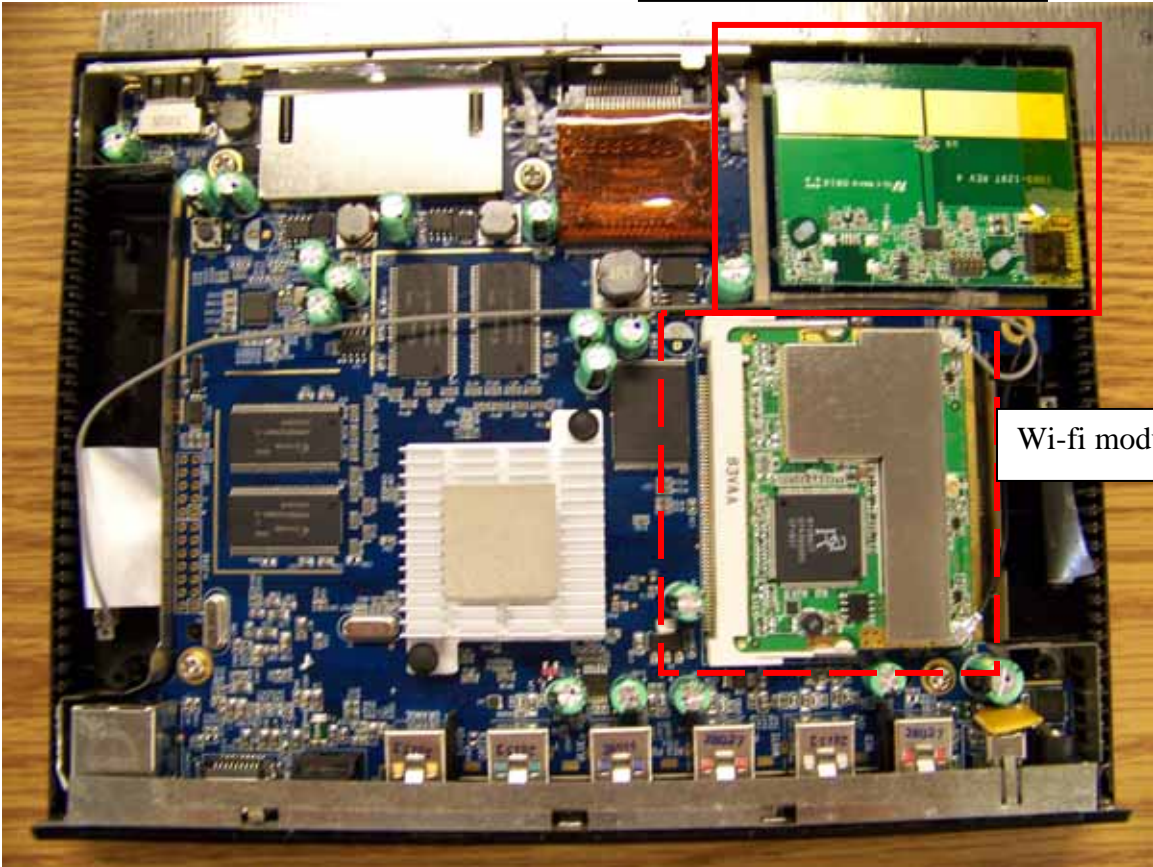

Kodak HD Player main box

2.4 GHz radio – communicates with remote

Wi-fi module

2.4GHz Bottom

WiFi Module