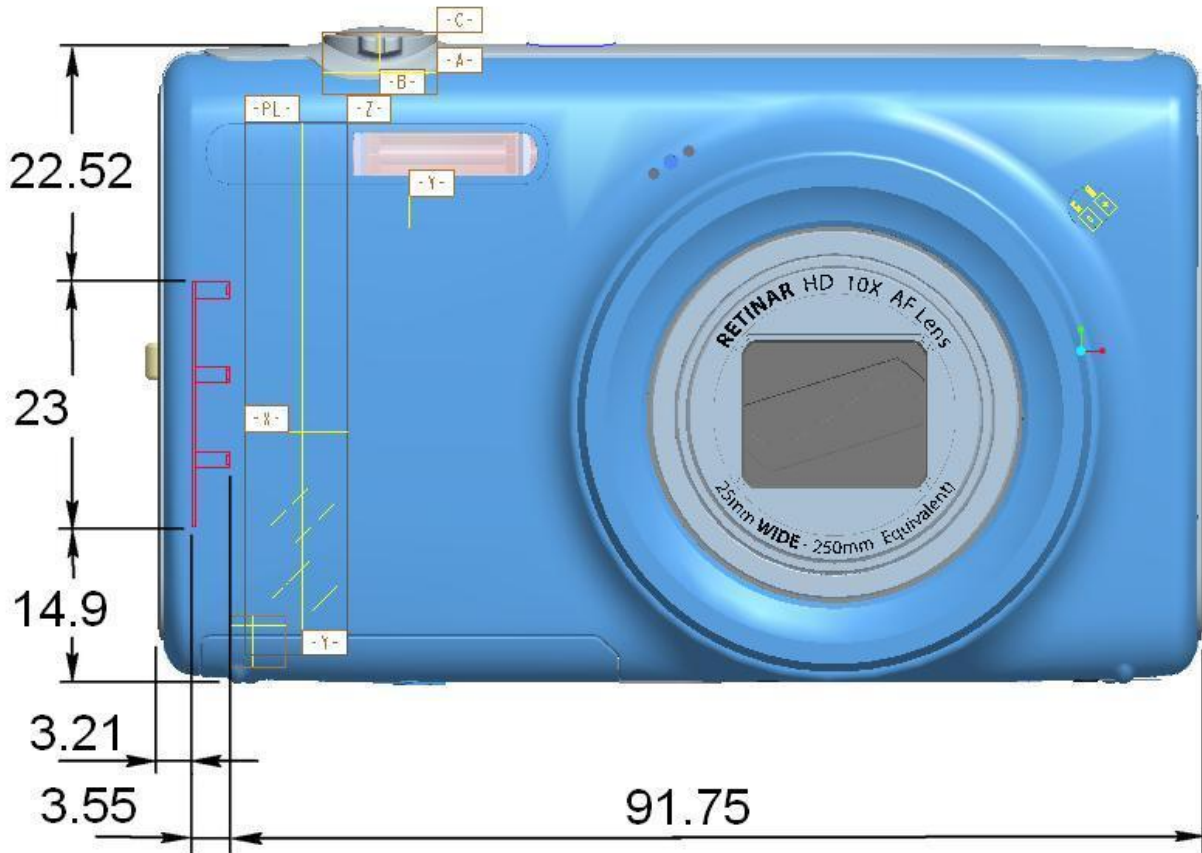

Appendix D. Product Photos

Antenna Location :

Antenna	Length	Width
WLAN Antenna (TX / RX)	23 mm	3.55 mm

Appendix E. Test Setup Photos

Front of the DUT with phantom 1 cm gap

Back of the DUT with phantom 1 cm gap

Top side of the DUT with phantom 1 cm gap

Bottom side of the DUT with phantom 1 cm gap

Left side of the DUT with phantom 1 cm gap