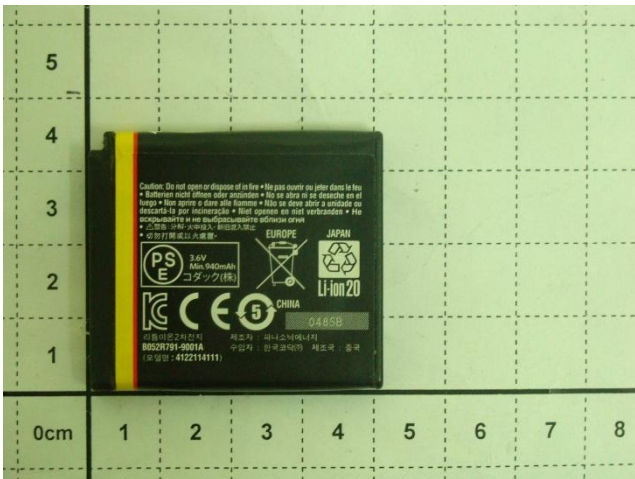

Appendix D. Product Photos

Antenna Location :

Antenna	Length	Width
WLAN Antenna (TX / RX)	23 mm	3.55 mm

Appendix E. Test Setup Photos

Front of the DUT with phantom 1 cm gap

Back of the DUT with phantom 1 cm gap