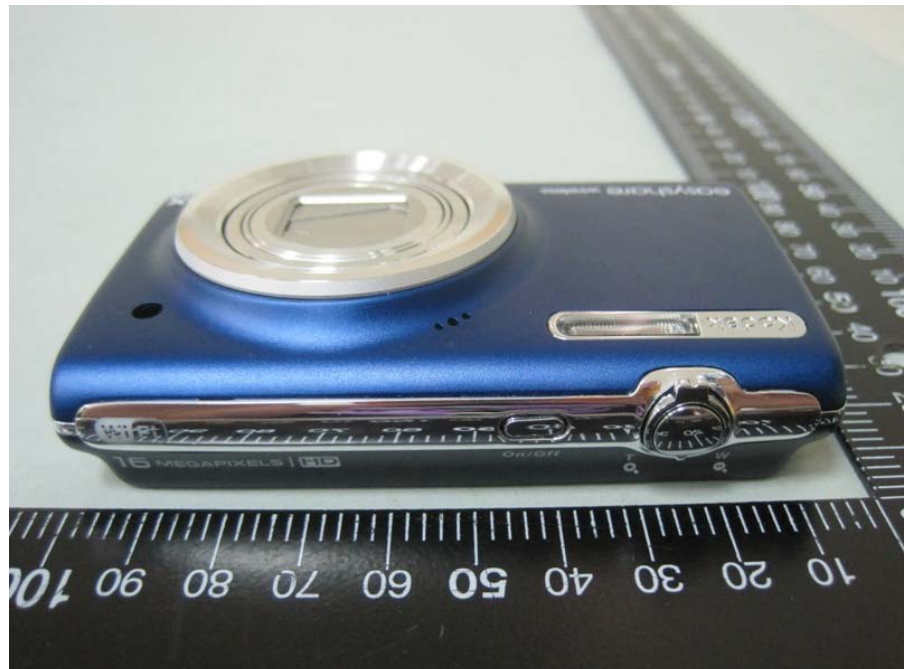

APPENDIX A. Photographs of EUT

Battery

Brand Name: Kodak

Model No.: KLIC-7004

Adapter 1

Brand Name: Kodak

Model No.:

SSC-5W-05 050100

Adapter 2

Brand Name: Kodak

Model No.: K20-AM