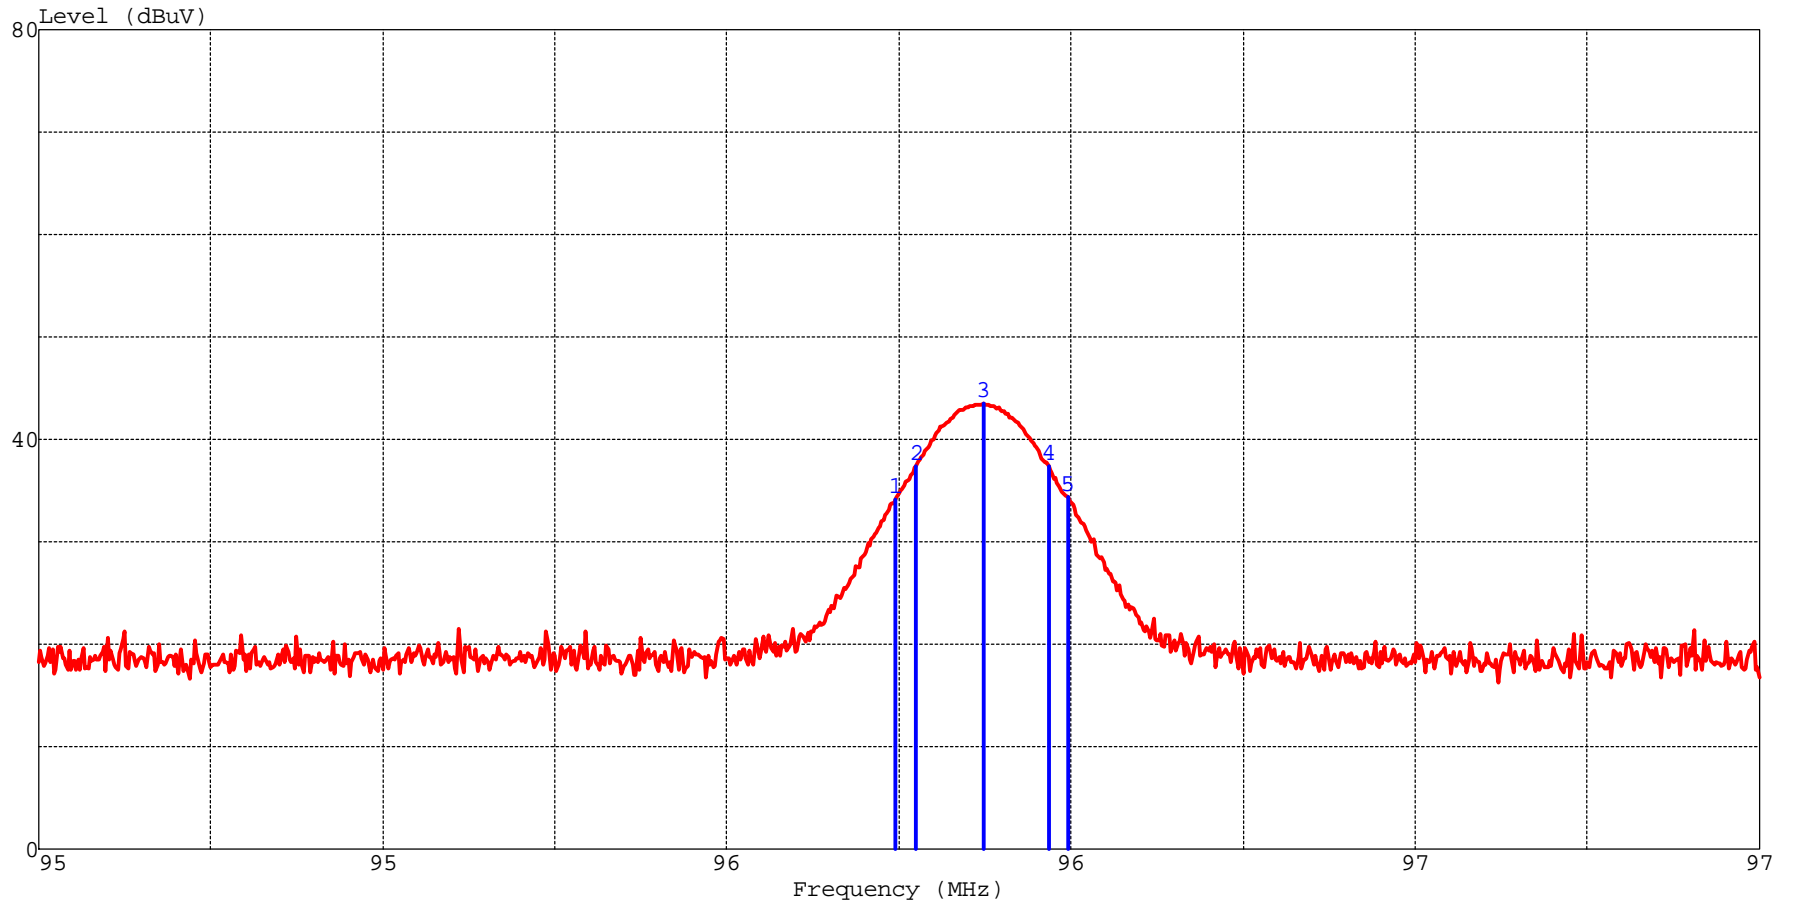

Data#: 2 File#: 02E2064.EMI

Date: 2002-02-18 Time: 13:41:12

OS02
Trace:
Limit : Probe:
Operator : James Chiu
Project code: 02E2064
E.U.T. : UNIVERSAL R.F HANDSFREE HOLDER
Model No. : SHF-999
Test mode : N/A
Temp/RH : 25/55
Memo : SR02

Ref Trace: 1