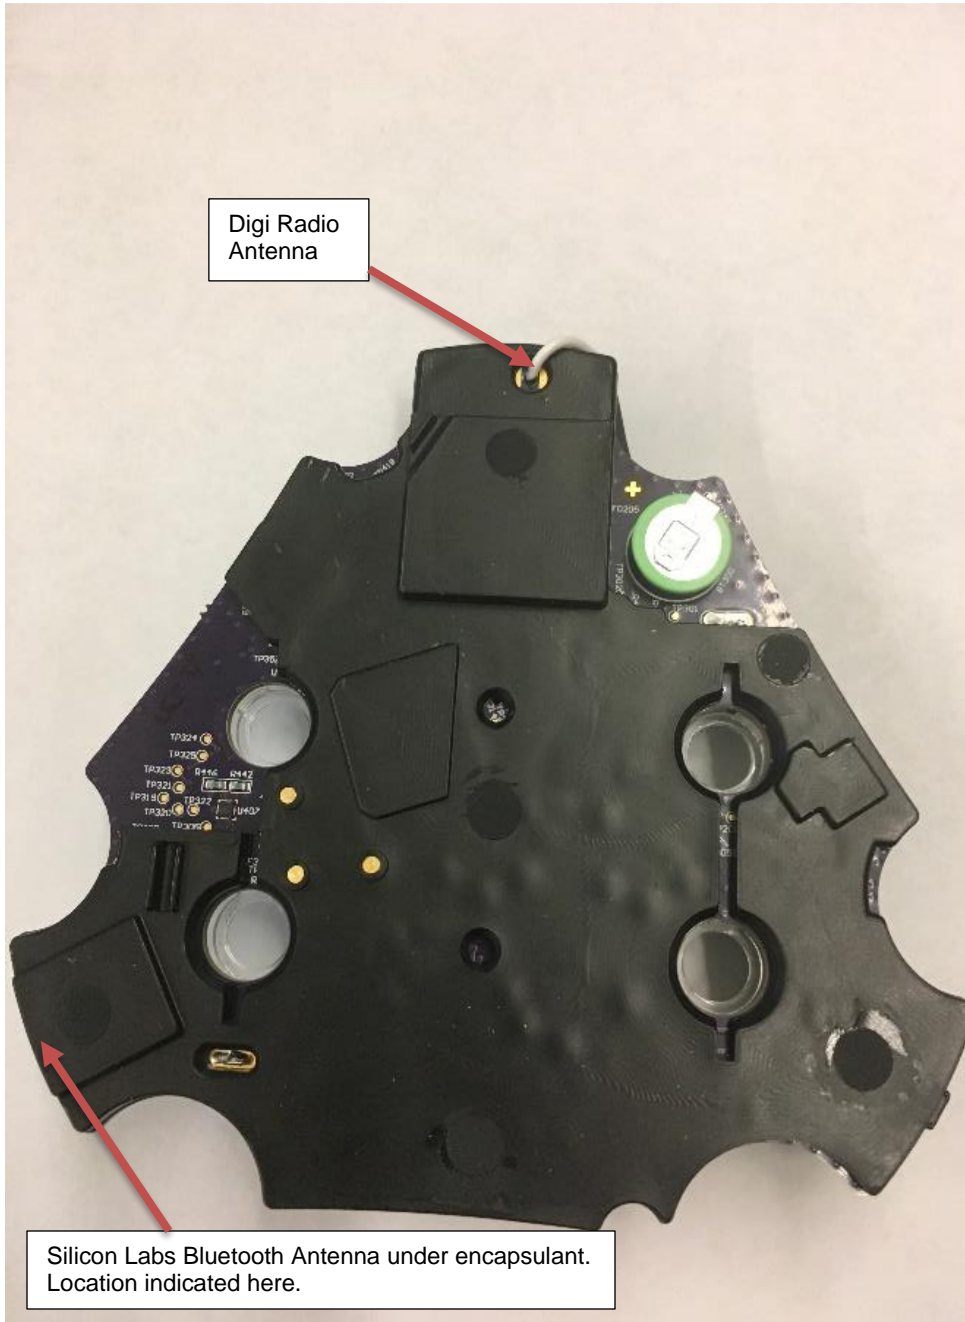

## Labeling Images (cont.)

1000 Cranberry Woods Drive  
Cranberry Township, PA 16066  
800.MSA.2222  
[www.MSAafety.com](http://www.MSAafety.com)

Silicon Labs Bluetooth Antenna