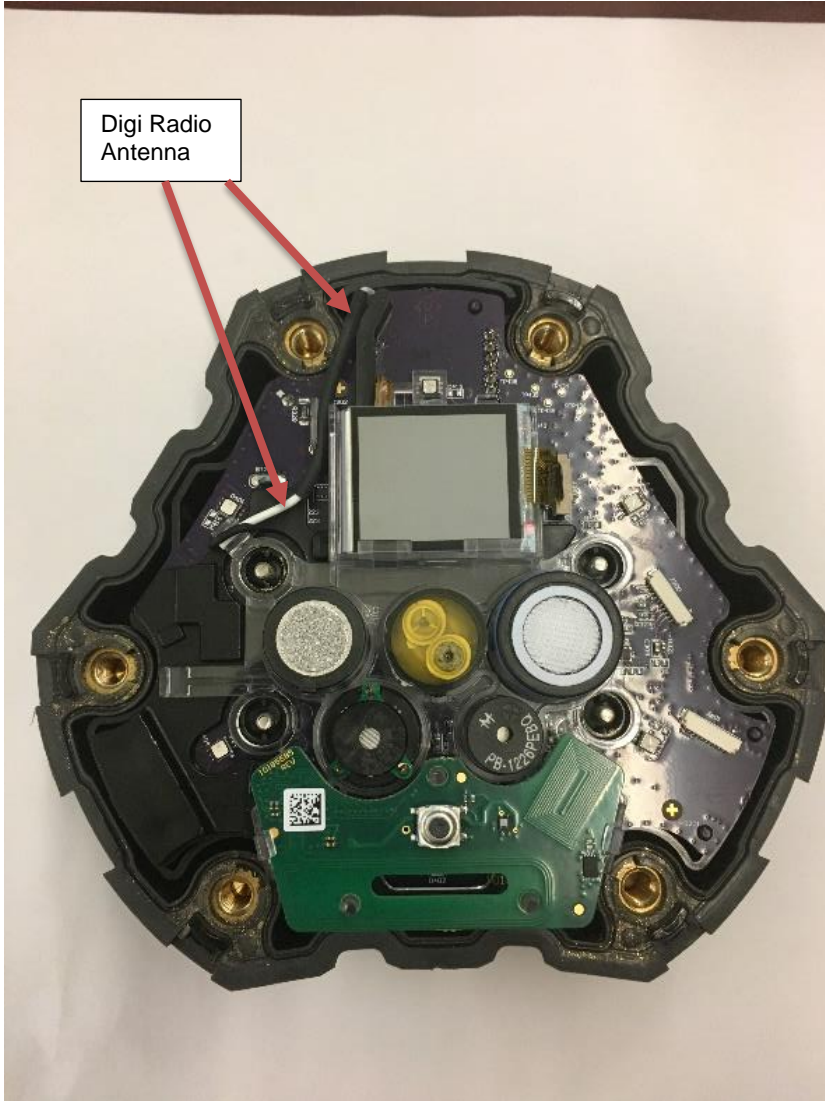

## Labeling Images (cont.)

1000 Cranberry Woods Drive  
Cranberry Township, PA 16066  
800.MSA.2222  
[www.MSAafety.com](http://www.MSAafety.com)

Silicon Labs Bluetooth Antenna