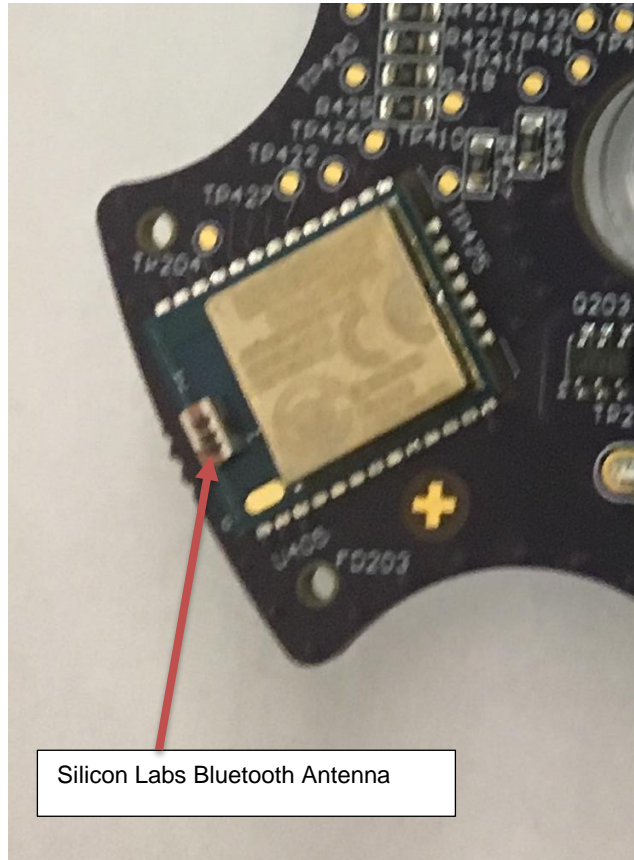

## Labeling Images (cont.)

1000 Cranberry Woods Drive  
Cranberry Township, PA 16066  
800.MSA.2222  
[www.MSAafety.com](http://www.MSAafety.com)

Silicon Labs Bluetooth Antenna