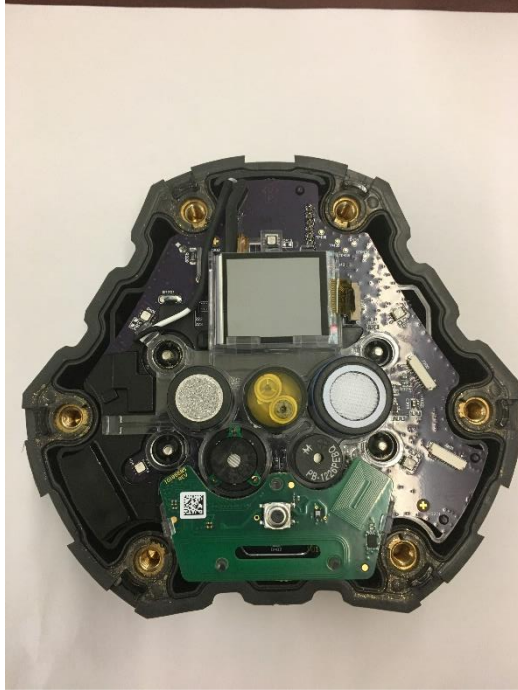

io360 Images - Internal

1000 Cranberry Woods Drive
Cranberry Township, PA 16066
800.MSA.2222
www.MSAafety.com