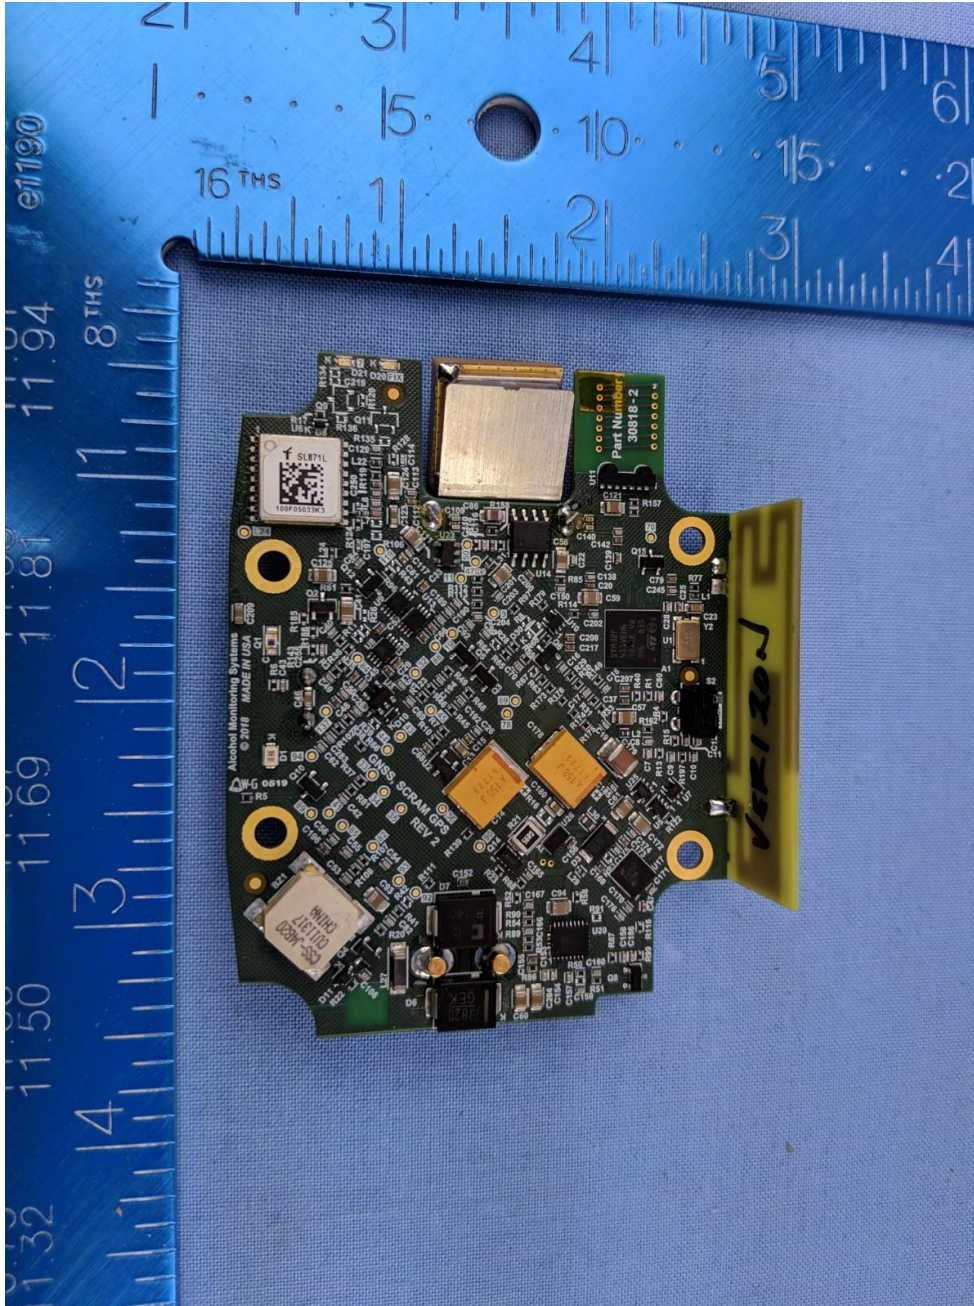

PHOTOS - INTERNAL

Company: Scram Systems

Product Name: GPS700, GPS710

Report No.: SCRA01 - Internal Photos

1. Internal Photographs

1.1.1. Product - Internal

EUT PCB Back

EUT PCB Front