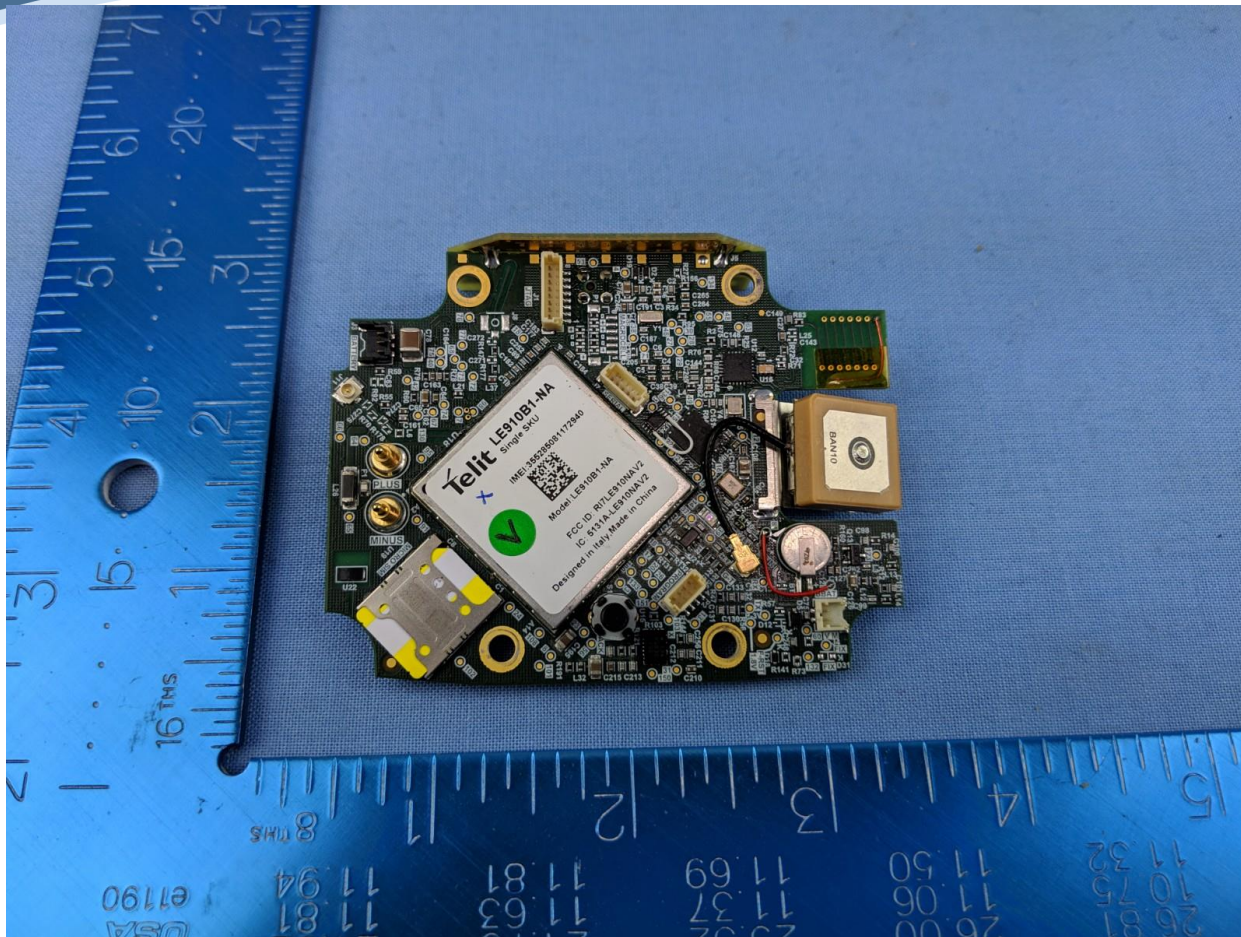

PHOTOS - INTERNAL

Company: Scram Systems

Product Name: GPS700, GPS710

Report No.: SCRA01 - Internal Photos

1. Internal Photographs

1.1.1. Product - Internal

EUT PCB Back

EUT PCB Front