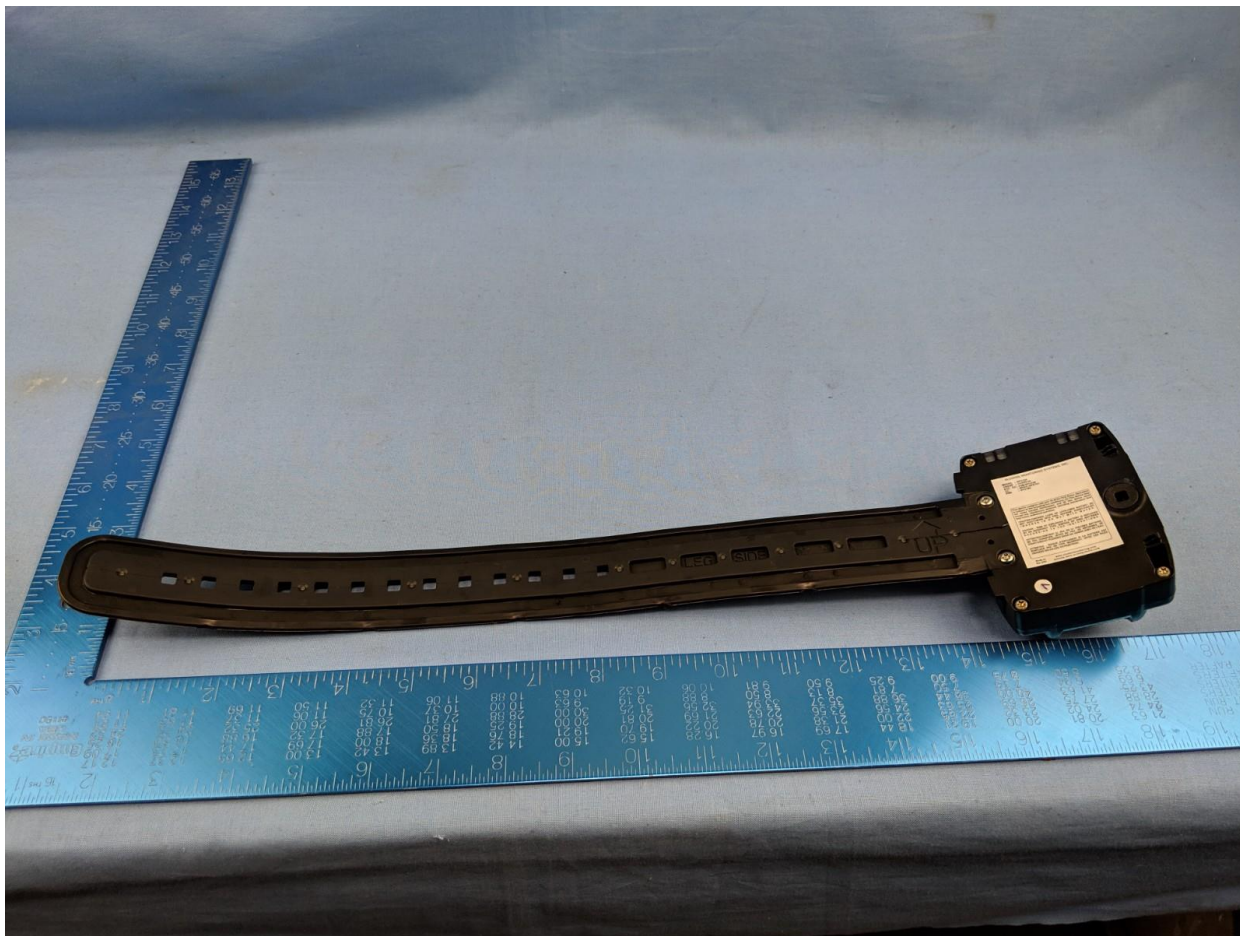

PHOTOS - EXTERNAL

Company: Scram Systems

Product Name: GPS700, GPS710

Report No.: SCRA01 - External Photos

1. External Photographs

1.1.1. Product - External

EUT Back

EUT Front