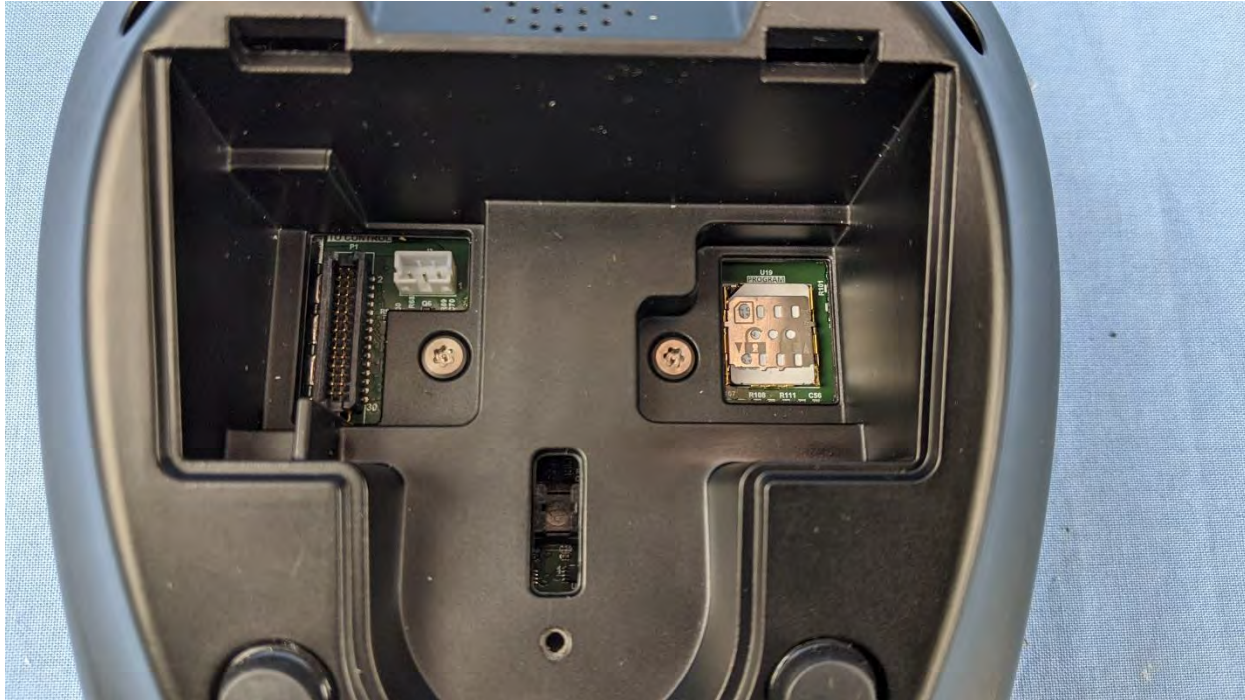

PHOTOS - EXTERNAL

Company: Alcohol Monitoring Systems

Model Name: WBS LTE

1. External Photographs

1.1.1. Product - External

Top View

Back View

Battery Removed