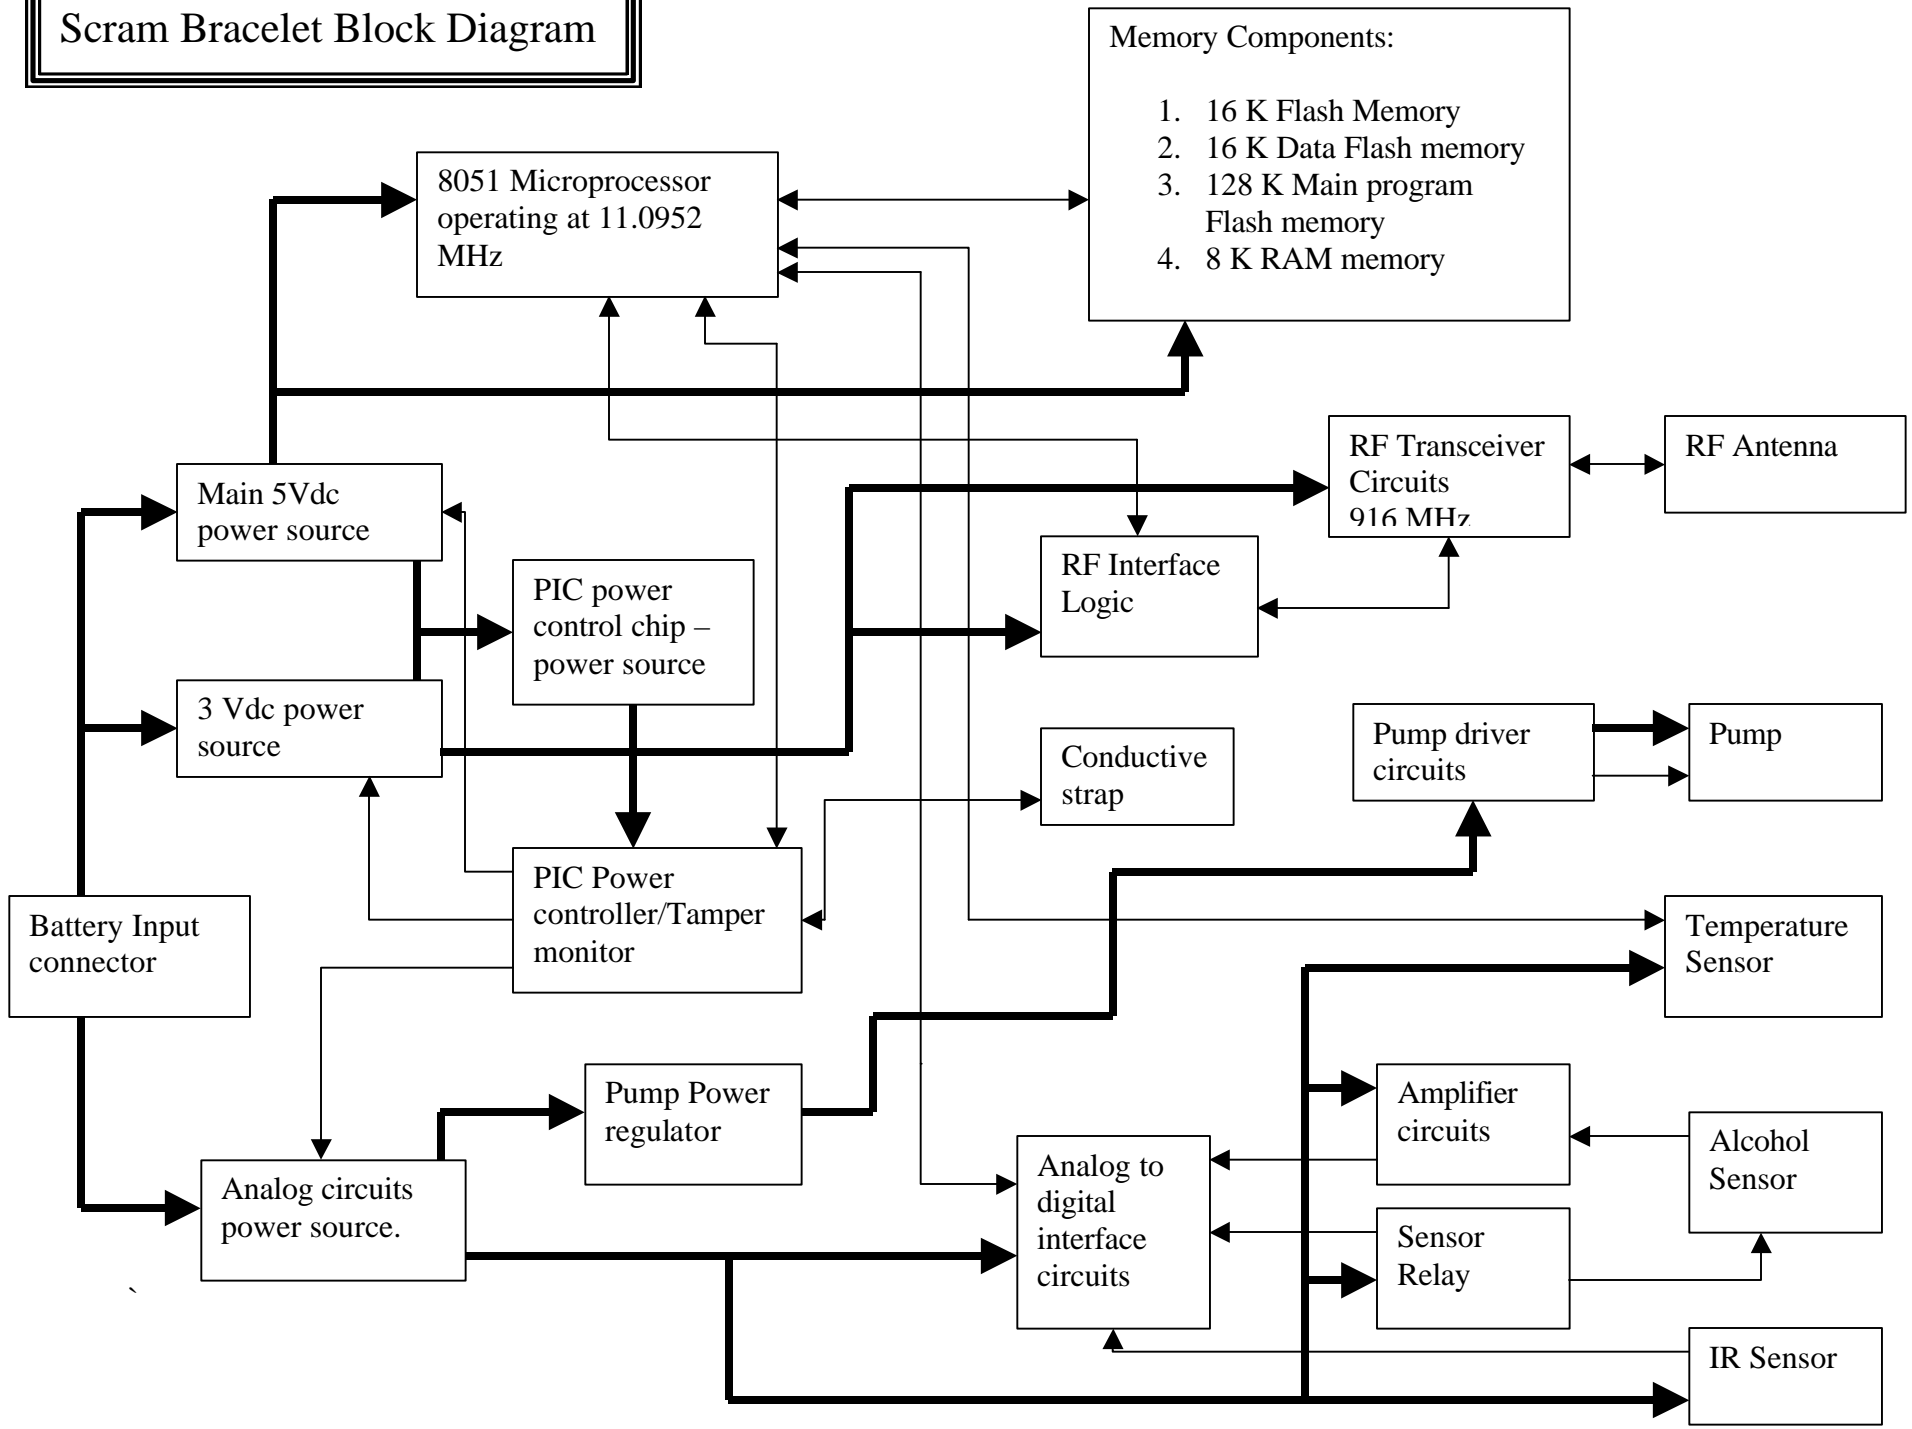

AMS Smart Modem Functional Block Diagram

# Scram Bracelet Block Diagram

This information is **PROPRIETARY** to Alcohol Monitoring Systems LLC.

## Scram System Block Diagram