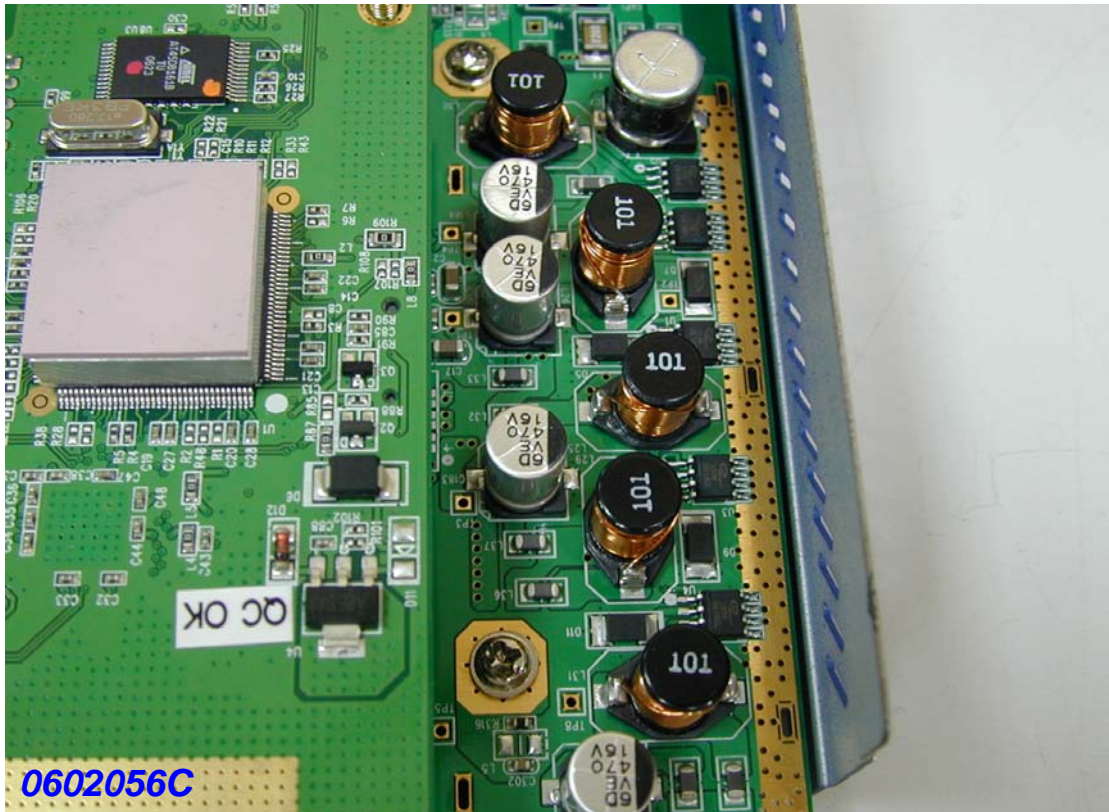

Model No.: SBXD-166LHGE-5

Model No.: SBXD-166LHGE-5

Model No.: SBXD-166LHGE-5

Model No.: SBX-166LHGE-5

Model No.: SBX-166LHGE-5

0602056C

0602056C

Transformer(U17) Model No.: LFE8505

Transformer(U17) Model No.: TM1701MN

Transformer(U17) Model No.: HN16012SG

Power Inductor Model No.: PDB3316101MZF

Power Inductor Model No.: PDB3340101MZF