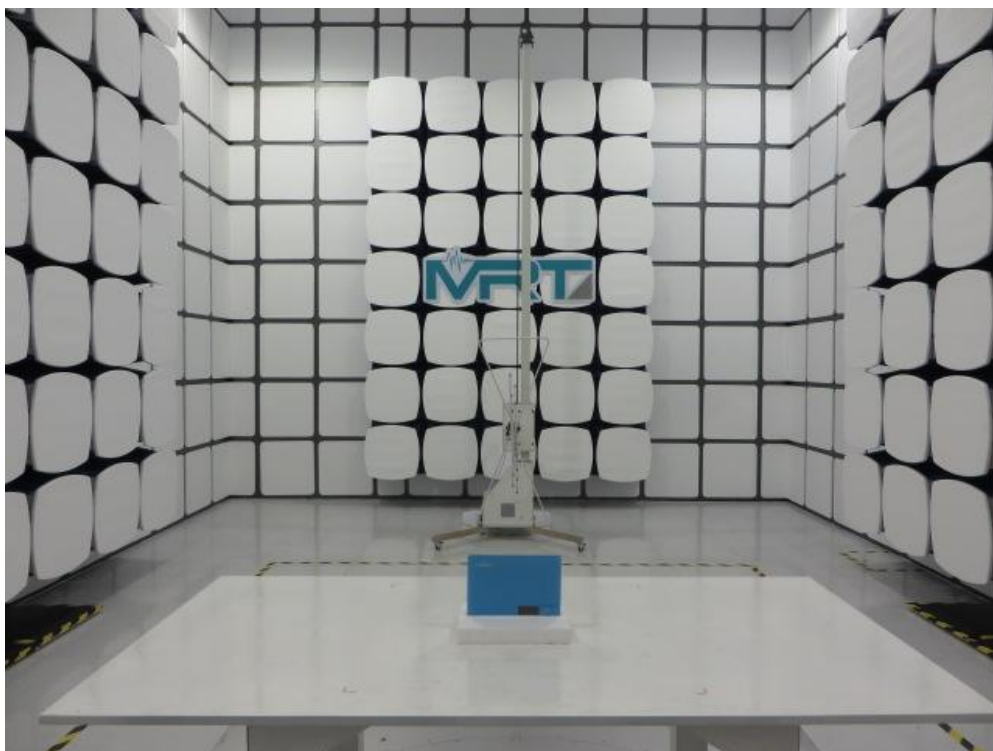

Test Setup Photo

Description: Front view of Conducted Emission Test Setup

Description: Back view of Conducted Emission Test Setup

Description: Radiated Emission Test Setup for 9kHz ~ 30MHz

Description: Radiated Emission Test Setup for 30MHz ~ 1GHz

Description: Radiated Emission Test Setup for 1GHz ~ 18GHz

Description: Radiated Emission Test Setup for 18GHz ~ 25GHz