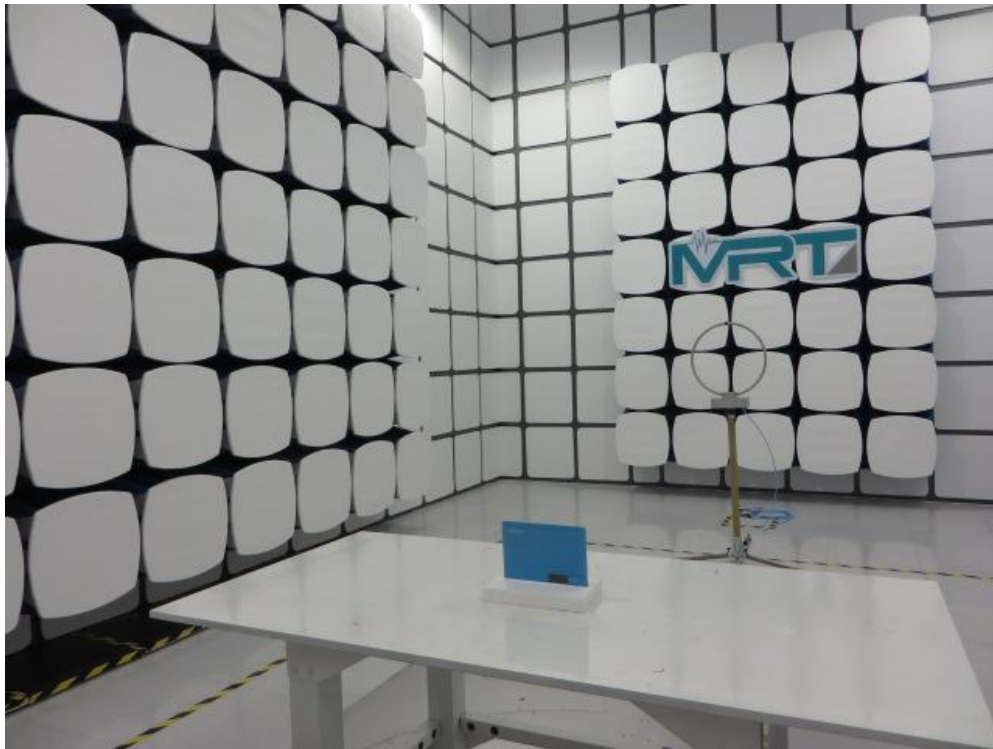

Test Setup Photo

Description: Front view of Conducted Emission Test Setup

Description: Back view of Conducted Emission Test Setup

Description: Radiated Emission Test Setup for 9kHz ~ 30MHz

Description: Radiated Emission Test Setup for 30MHz ~ 1GHz

Description: Radiated Emission Test Setup for 1GHz ~ 18GHz

Description: Radiated Emission Test Setup for 18GHz ~ 25GHz