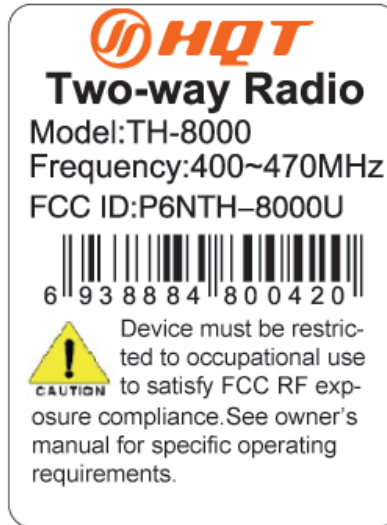

EXHIBIT A - FCC ID LABELING AND LOCATION

FCC ID Label

FCC ID Label Location

The label shown shall be permanently affixed at a conspicuous location on the device and be readily visible to the user at the time purchase (Labeling requirements per 2.925)