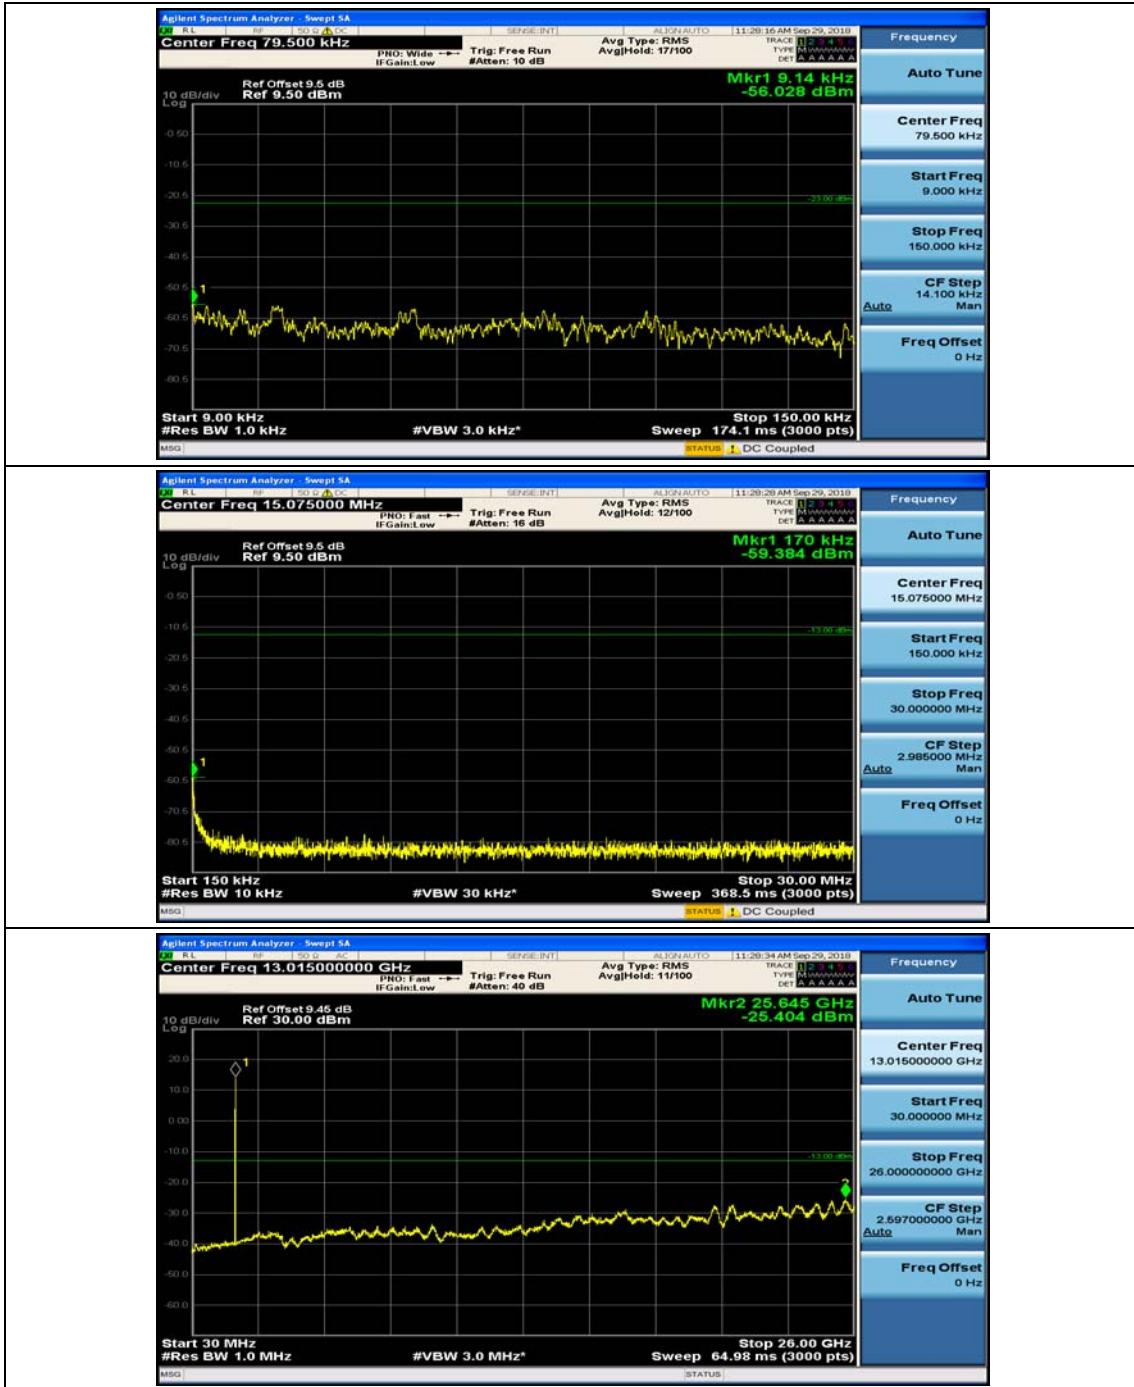

(Channel Bandwidth: 3 MHz)\_HCH\_QPSK\_1RB#0

(Channel Bandwidth: 3 MHz)\_HCH\_QPSK\_1RB#7

(Channel Bandwidth: 3 MHz)\_LCH\_16QAM\_1RB#0

(Channel Bandwidth: 3 MHz)\_LCH\_16QAM\_1RB#7

(Channel Bandwidth: 3 MHz)\_MCH\_16QAM\_1RB#0

(Channel Bandwidth: 3 MHz)\_MCH\_16QAM\_1RB#7

(Channel Bandwidth: 3 MHz)\_HCH\_16QAM\_1RB#0

(Channel Bandwidth: 3 MHz)\_HCH\_16QAM\_1RB#7

### Channel Bandwidth: 5 MHz

(Channel Bandwidth: 5 MHz)\_MCH\_QPSK\_1RB#0

(Channel Bandwidth: 5 MHz)\_MCH\_QPSK\_1RB#12

(Channel Bandwidth: 5 MHz)\_HCH\_QPSK\_1RB#0

(Channel Bandwidth: 5 MHz)\_HCH\_QPSK\_1RB#12