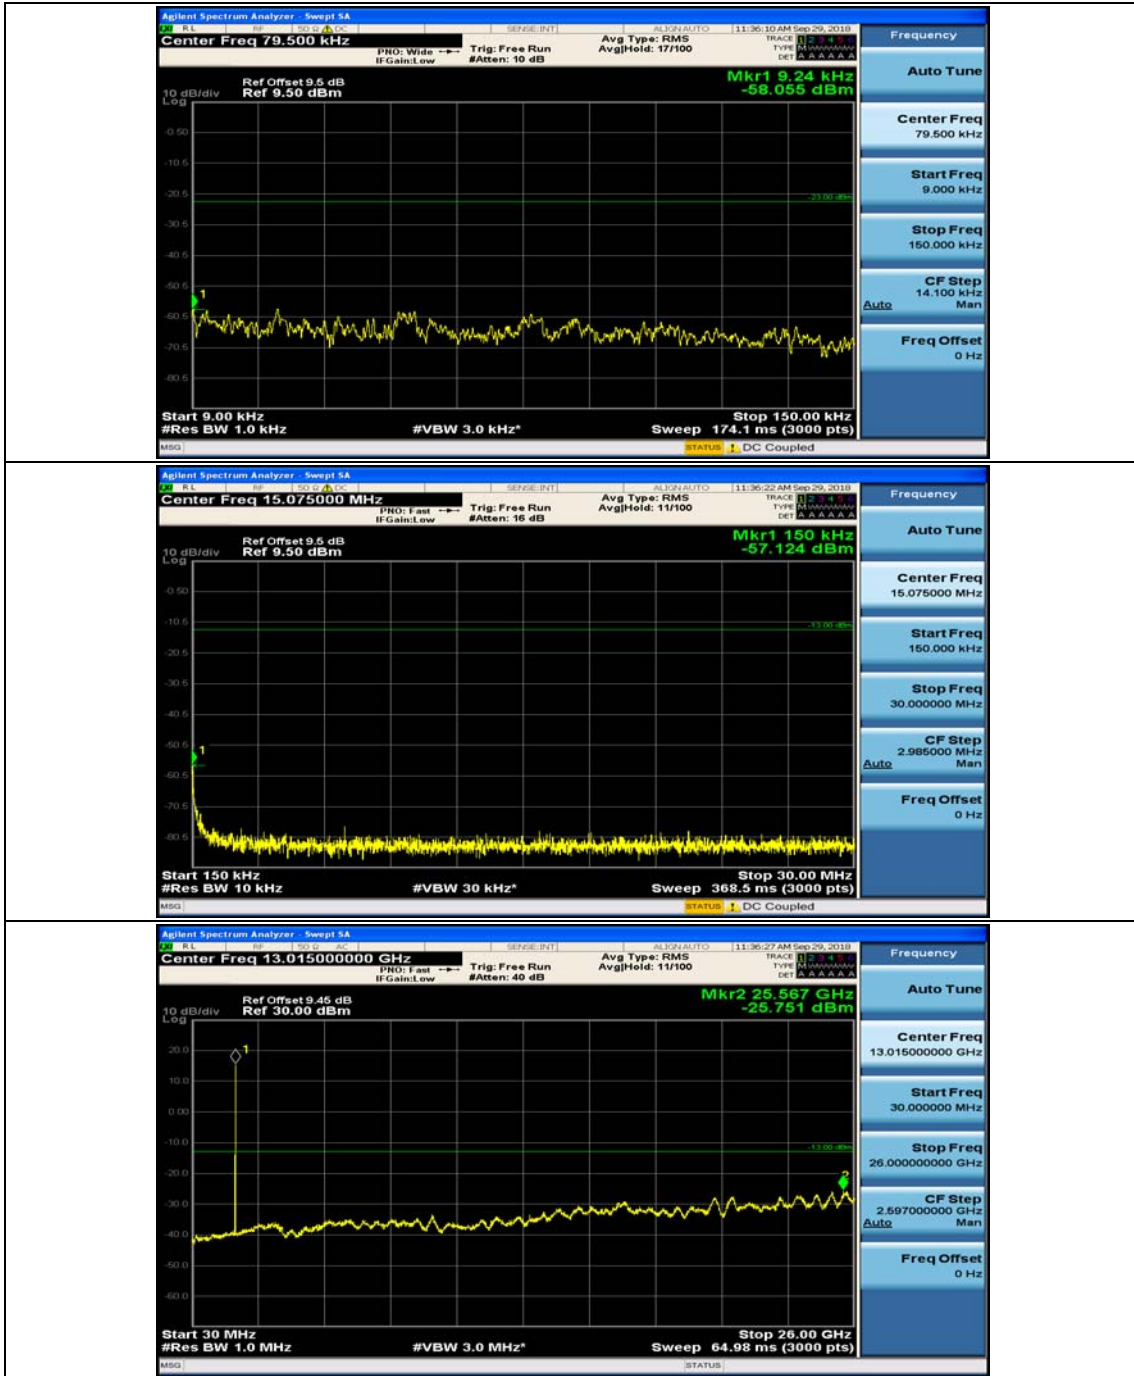

### Channel Bandwidth: 5 MHz

(Channel Bandwidth: 5 MHz)\_MCH\_QPSK\_1RB#0

(Channel Bandwidth: 5 MHz)\_MCH\_QPSK\_1RB#12

(Channel Bandwidth: 5 MHz)\_HCH\_QPSK\_1RB#0

(Channel Bandwidth: 5 MHz)\_HCH\_QPSK\_1RB#12

(Channel Bandwidth: 5 MHz)\_LCH\_16QAM\_1RB#0

(Channel Bandwidth: 5 MHz)\_LCH\_16QAM\_1RB#12

(Channel Bandwidth: 5 MHz)\_MCH\_16QAM\_1RB#0

(Channel Bandwidth: 5 MHz)\_MCH\_16QAM\_1RB#12

(Channel Bandwidth: 5 MHz)\_HCH\_16QAM\_1RB#0

(Channel Bandwidth: 5 MHz)\_HCH\_16QAM\_1RB#12