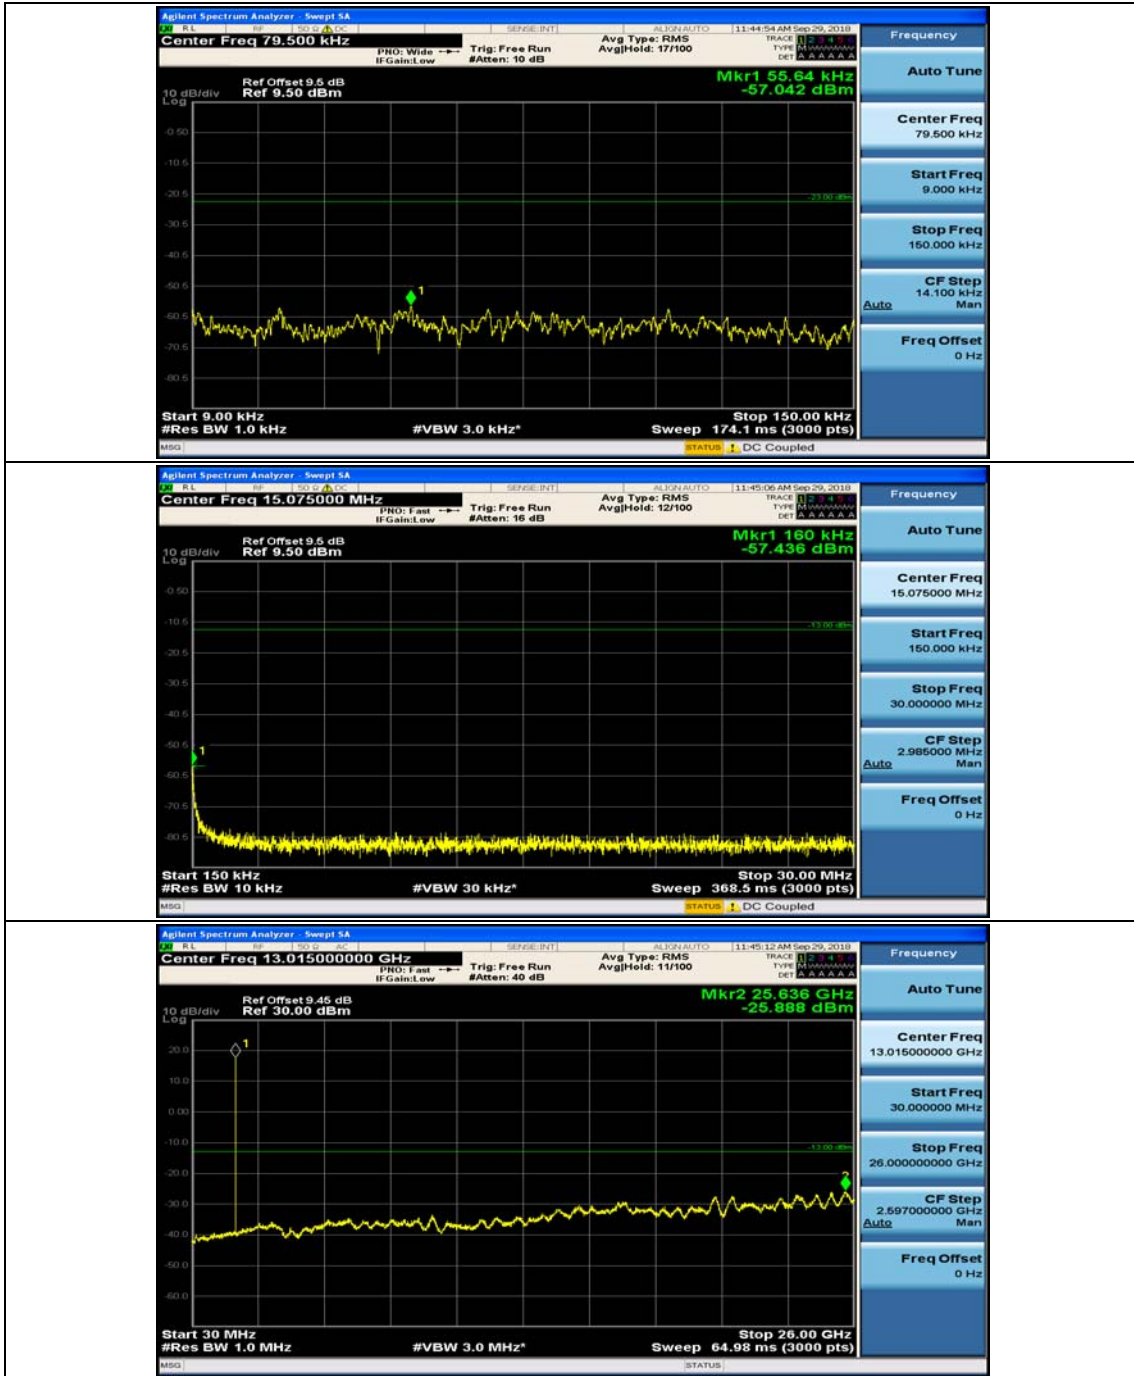

(Channel Bandwidth: 5 MHz)\_HCH\_16QAM\_1RB#12

### Channel Bandwidth: 10 MHz

Channel Bandwidth: 10 MHz\_MCH\_QPSK\_1RB#0

Channel Bandwidth: 10 MHz\_MCH\_QPSK\_1RB#24

Channel Bandwidth: 10 MHz\_HCH\_QPSK\_1RB#0

Channel Bandwidth: 10 MHz\_HCH\_QPSK\_1RB#24

Channel Bandwidth: 10 MHz\_LCH\_16QAM\_1RB#0

Channel Bandwidth: 10 MHz\_LCH\_16QAM\_1RB#24

Channel Bandwidth: 10 MHz\_MCH\_16QAM\_1RB#0

Channel Bandwidth: 10 MHz\_MCH\_16QAM\_1RB#24