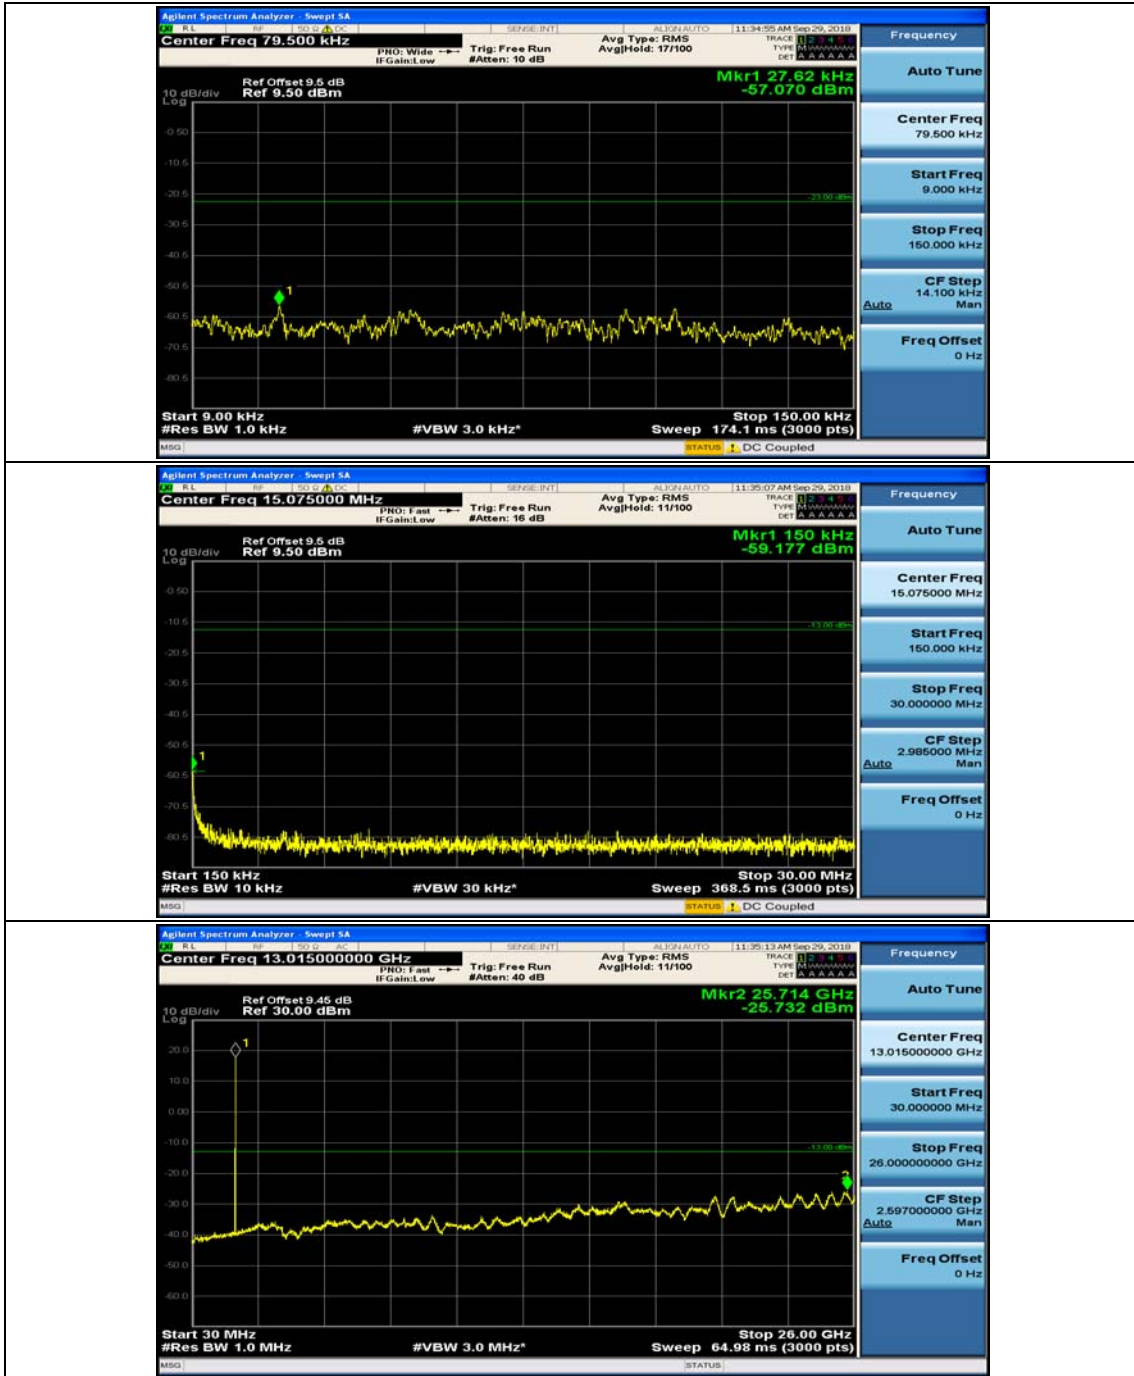

### Channel Bandwidth: 5 MHz

(Channel Bandwidth: 5 MHz)\_MCH\_QPSK\_1RB#0

(Channel Bandwidth: 5 MHz)\_MCH\_QPSK\_1RB#12

(Channel Bandwidth: 5 MHz)\_HCH\_QPSK\_1RB#0

(Channel Bandwidth: 5 MHz)\_HCH\_QPSK\_1RB#12

(Channel Bandwidth: 5 MHz)\_LCH\_16QAM\_1RB#0

(Channel Bandwidth: 5 MHz)\_LCH\_16QAM\_1RB#12

(Channel Bandwidth: 5 MHz)\_MCH\_16QAM\_1RB#0

(Channel Bandwidth: 5 MHz)\_MCH\_16QAM\_1RB#12

(Channel Bandwidth: 5 MHz)\_HCH\_16QAM\_1RB#0