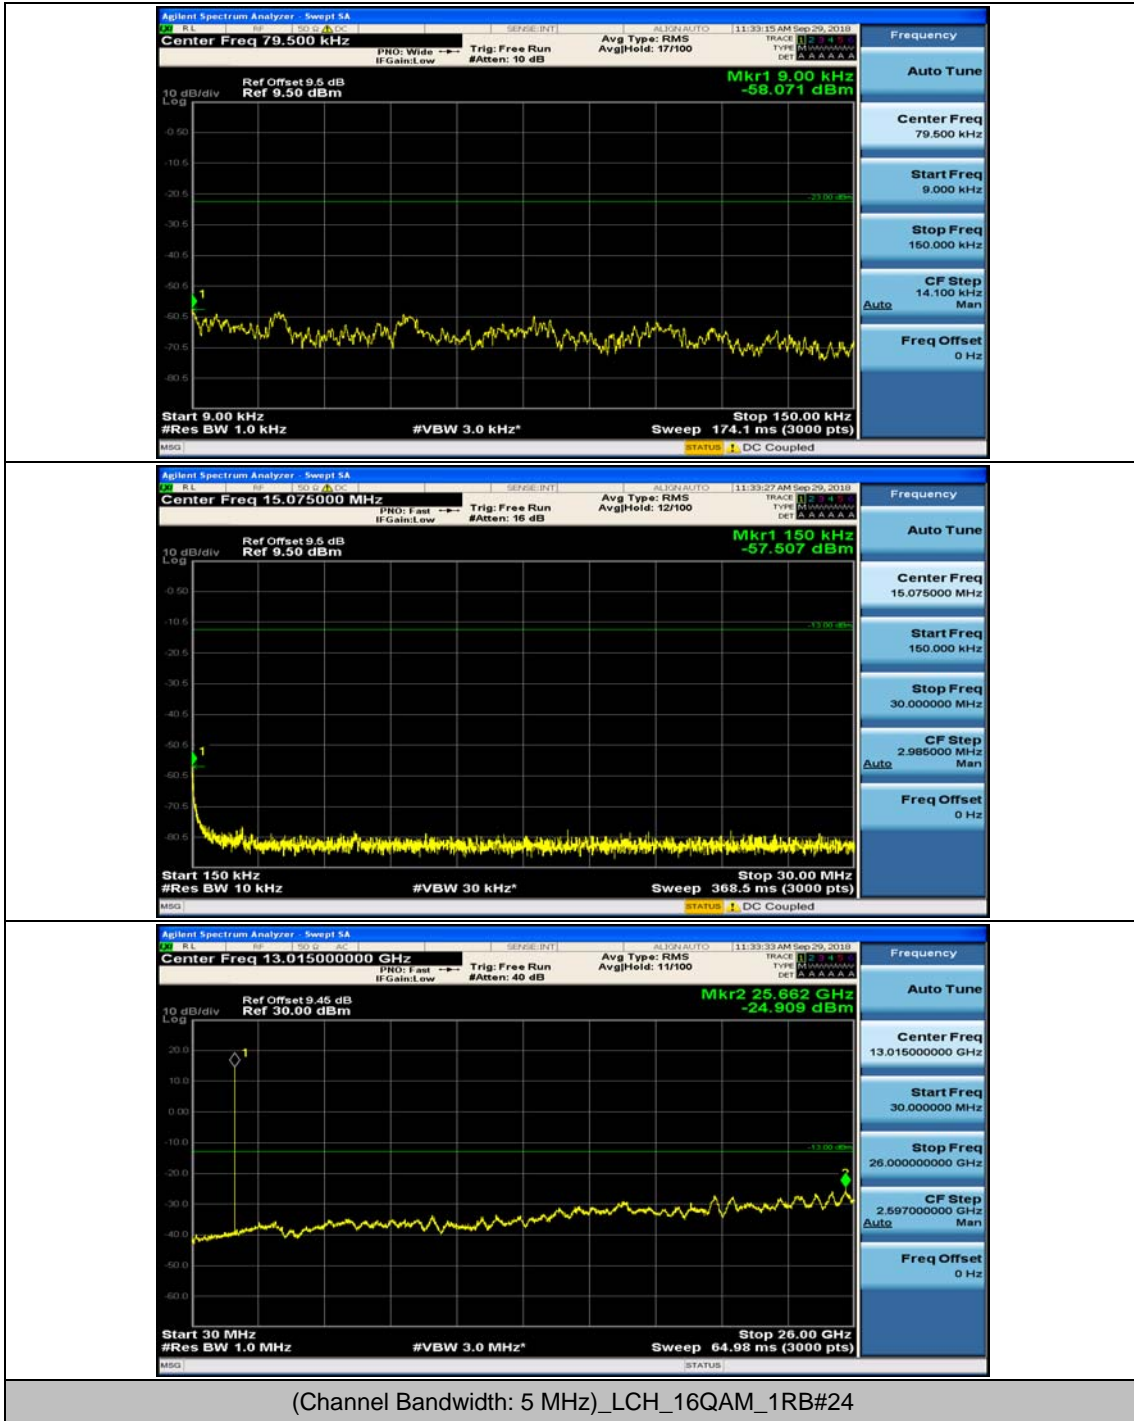

### Channel Bandwidth: 5 MHz

(Channel Bandwidth: 5 MHz)\_MCH\_QPSK\_1RB#0

(Channel Bandwidth: 5 MHz)\_MCH\_QPSK\_1RB#12

(Channel Bandwidth: 5 MHz)\_HCH\_QPSK\_1RB#0

(Channel Bandwidth: 5 MHz)\_HCH\_QPSK\_1RB#12

(Channel Bandwidth: 5 MHz)\_LCH\_16QAM\_1RB#0

(Channel Bandwidth: 5 MHz)\_LCH\_16QAM\_1RB#12

(Channel Bandwidth: 5 MHz)\_MCH\_16QAM\_1RB#0

(Channel Bandwidth: 5 MHz)\_MCH\_16QAM\_1RB#12

(Channel Bandwidth: 5 MHz)\_HCH\_16QAM\_1RB#0