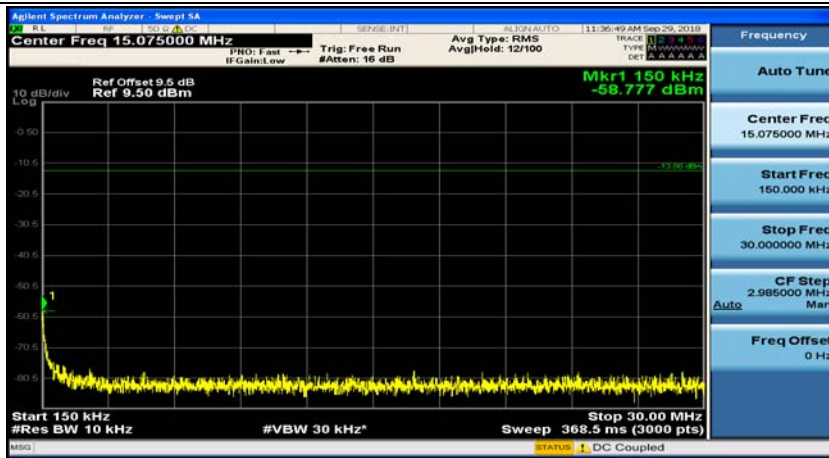

### Channel Bandwidth: 5 MHz

(Channel Bandwidth: 5 MHz)\_MCH\_QPSK\_1RB#0

(Channel Bandwidth: 5 MHz)\_MCH\_QPSK\_1RB#12

(Channel Bandwidth: 5 MHz)\_HCH\_QPSK\_1RB#0

(Channel Bandwidth: 5 MHz)\_HCH\_QPSK\_1RB#12