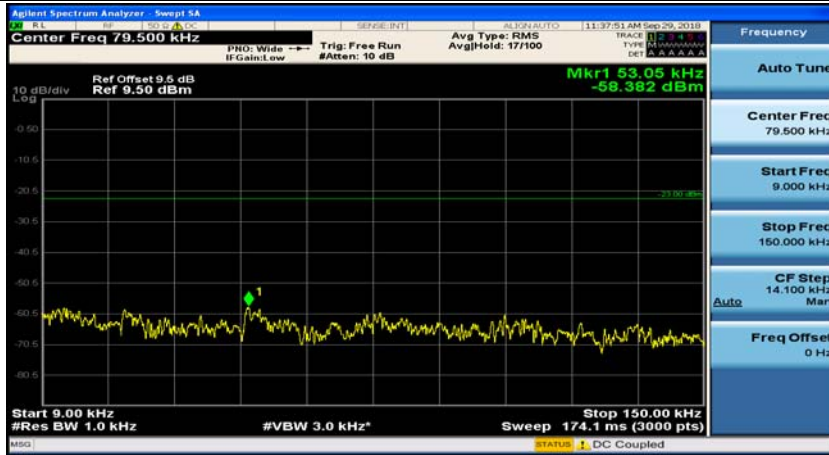

(Channel Bandwidth: 5 MHz)\_LCH\_16QAM\_1RB#0

(Channel Bandwidth: 5 MHz)\_LCH\_16QAM\_1RB#12

(Channel Bandwidth: 5 MHz)\_MCH\_16QAM\_1RB#0

(Channel Bandwidth: 5 MHz)\_MCH\_16QAM\_1RB#12

(Channel Bandwidth: 5 MHz)\_HCH\_16QAM\_1RB#0