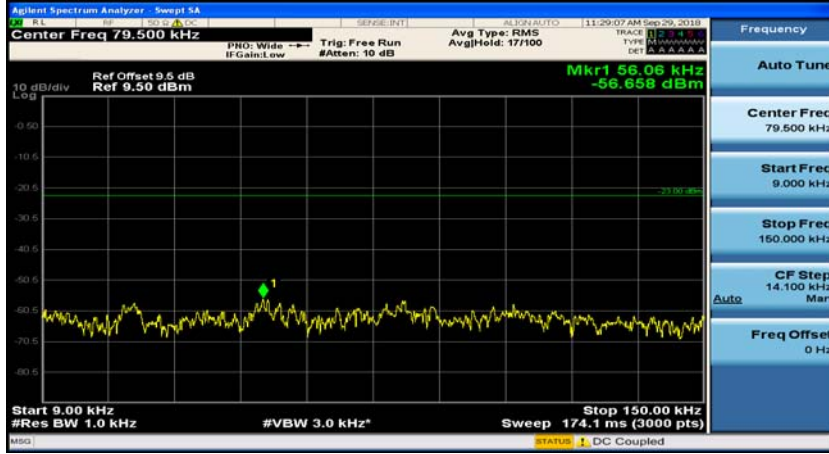

(Channel Bandwidth: 3 MHz)\_HCH\_QPSK\_1RB#0

(Channel Bandwidth: 3 MHz)\_HCH\_QPSK\_1RB#7

(Channel Bandwidth: 3 MHz)\_LCH\_16QAM\_1RB#0

(Channel Bandwidth: 3 MHz)\_LCH\_16QAM\_1RB#7

(Channel Bandwidth: 3 MHz)\_MCH\_16QAM\_1RB#0

(Channel Bandwidth: 3 MHz)\_MCH\_16QAM\_1RB#7

(Channel Bandwidth: 3 MHz)\_HCH\_16QAM\_1RB#0

(Channel Bandwidth: 3 MHz)\_HCH\_16QAM\_1RB#7