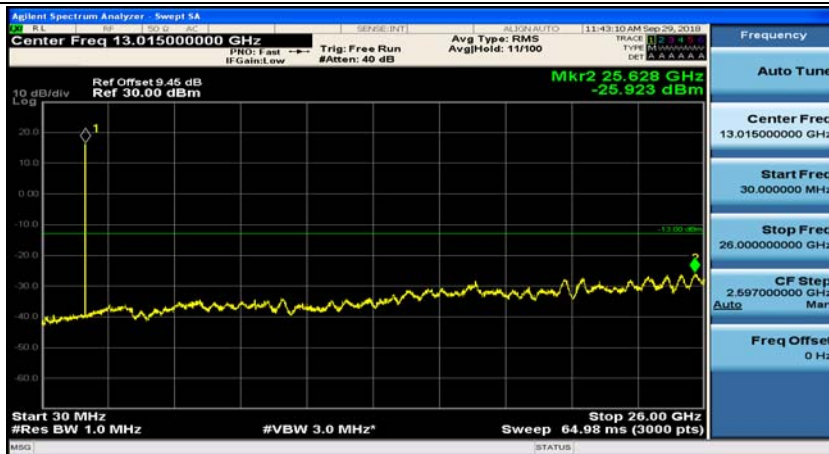

Channel Bandwidth: 10 MHz\_LCH\_16QAM\_1RB#0

Channel Bandwidth: 10 MHz\_LCH\_16QAM\_1RB#24

Channel Bandwidth: 10 MHz\_MCH\_16QAM\_1RB#0

Channel Bandwidth: 10 MHz\_MCH\_16QAM\_1RB#24