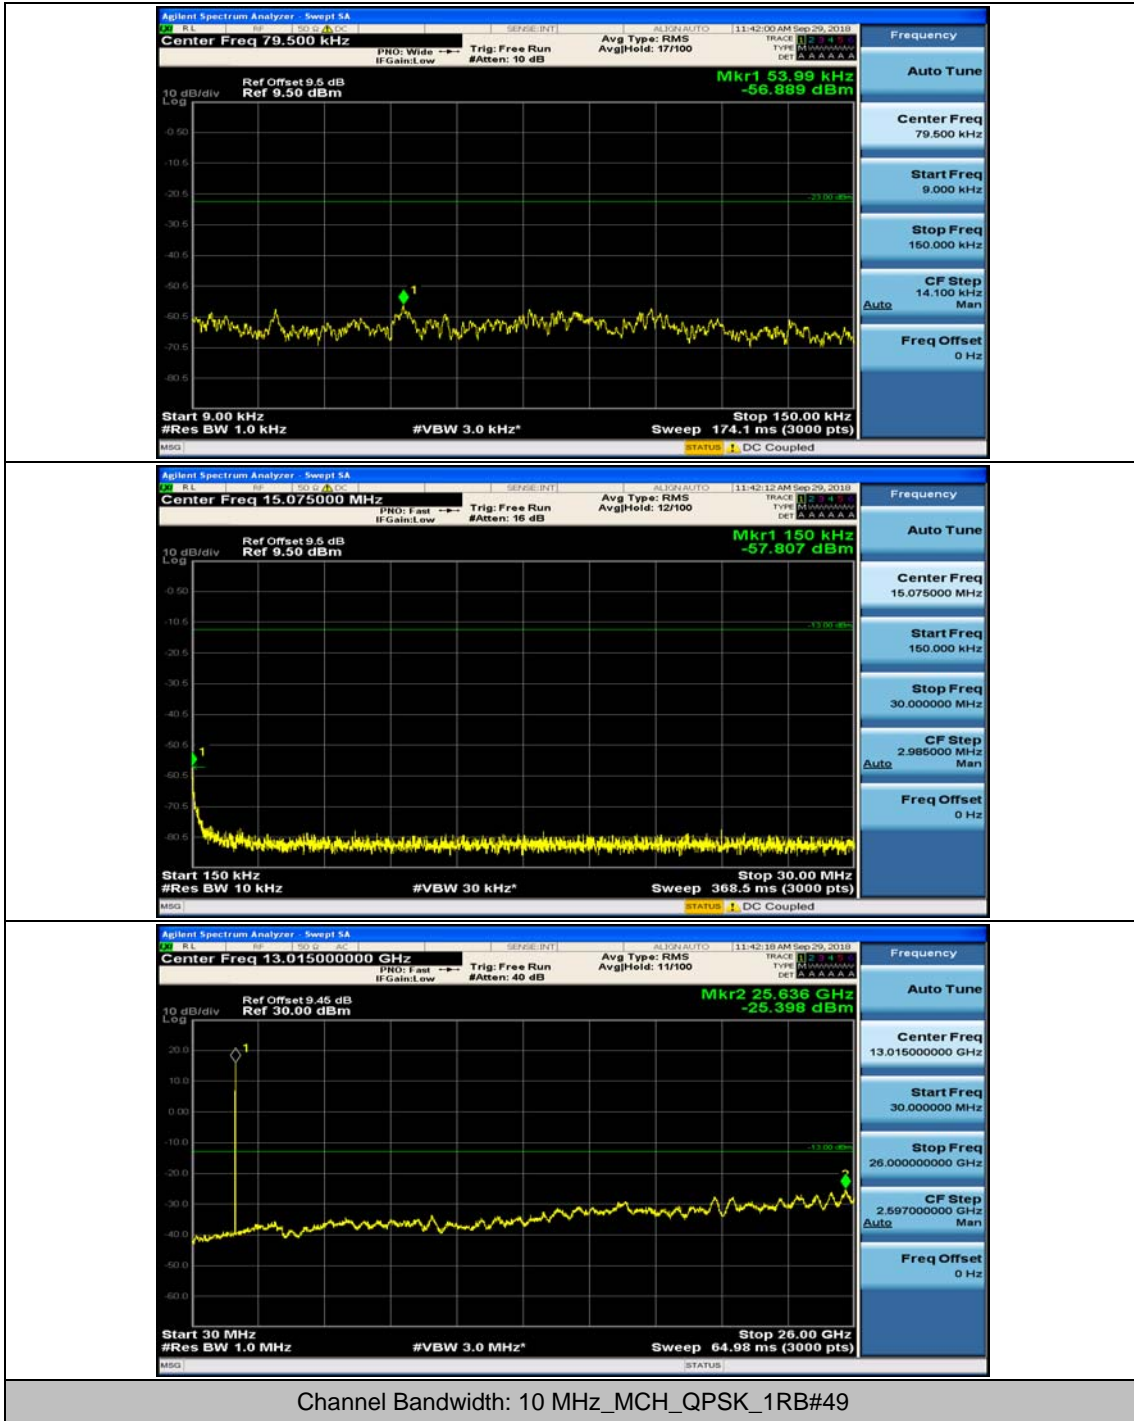

(Channel Bandwidth: 5 MHz)\_HCH\_16QAM\_1RB#12

### Channel Bandwidth: 10 MHz

Channel Bandwidth: 10 MHz\_MCH\_QPSK\_1RB#0

Channel Bandwidth: 10 MHz\_MCH\_QPSK\_1RB#24

Channel Bandwidth: 10 MHz\_HCH\_QPSK\_1RB#0

Channel Bandwidth: 10 MHz\_HCH\_QPSK\_1RB#24

Channel Bandwidth: 10 MHz\_LCH\_16QAM\_1RB#0

Channel Bandwidth: 10 MHz\_LCH\_16QAM\_1RB#24

Channel Bandwidth: 10 MHz\_MCH\_16QAM\_1RB#0

Channel Bandwidth: 10 MHz\_MCH\_16QAM\_1RB#24