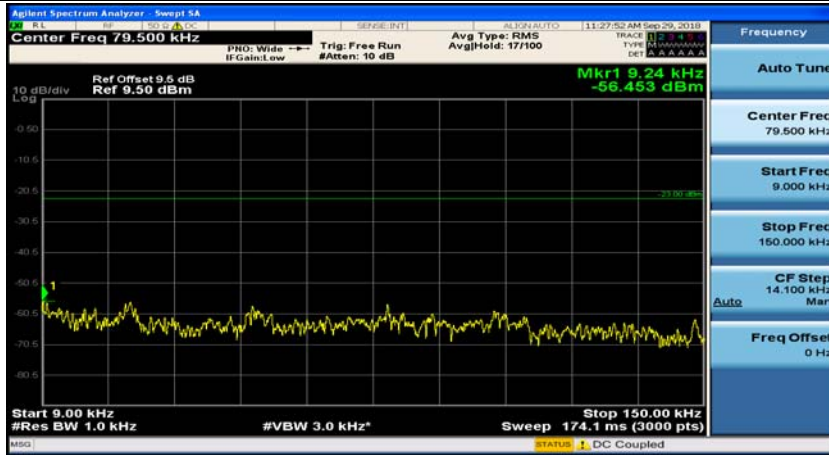

(Channel Bandwidth: 3 MHz)\_HCH\_QPSK\_1RB#0

(Channel Bandwidth: 3 MHz)\_HCH\_QPSK\_1RB#7

(Channel Bandwidth: 3 MHz)\_LCH\_16QAM\_1RB#0

(Channel Bandwidth: 3 MHz)\_LCH\_16QAM\_1RB#7

(Channel Bandwidth: 3 MHz)\_MCH\_16QAM\_1RB#0

(Channel Bandwidth: 3 MHz)\_MCH\_16QAM\_1RB#7

(Channel Bandwidth: 3 MHz)\_HCH\_16QAM\_1RB#0

(Channel Bandwidth: 3 MHz)\_HCH\_16QAM\_1RB#7