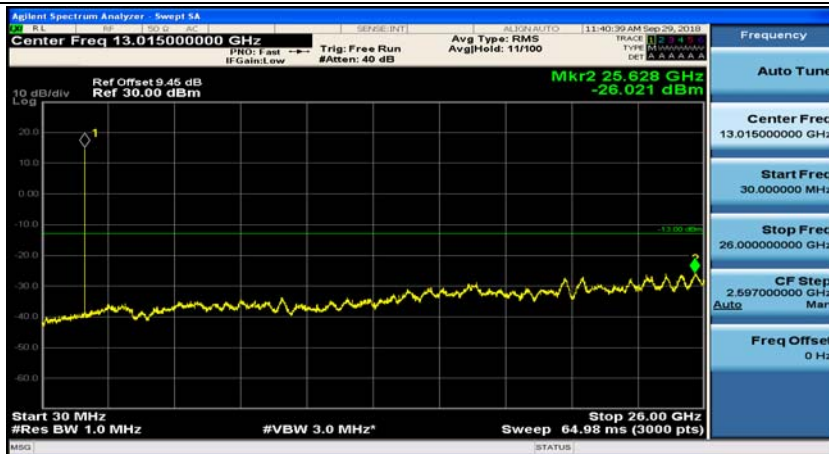

Channel Bandwidth: 10 MHz_LCH_16QAM_1RB#0

Channel Bandwidth: 10 MHz_LCH_16QAM_1RB#24