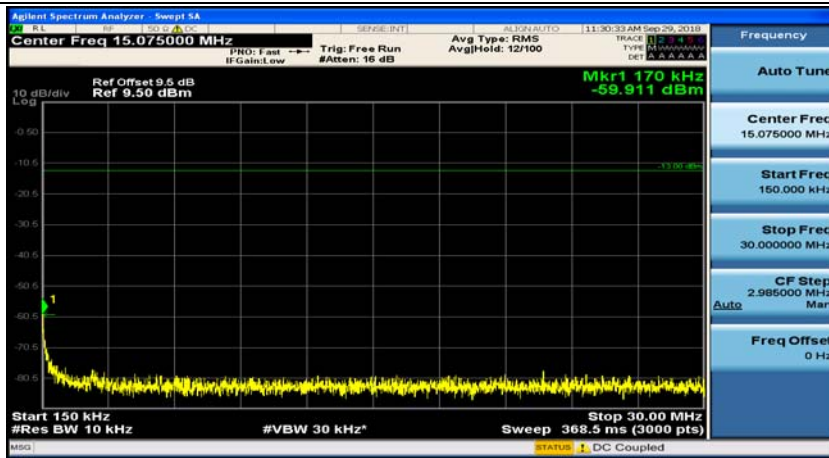

(Channel Bandwidth: 3 MHz)\_HCH\_QPSK\_1RB#0

(Channel Bandwidth: 3 MHz)\_HCH\_QPSK\_1RB#7

(Channel Bandwidth: 3 MHz)\_LCH\_16QAM\_1RB#0

(Channel Bandwidth: 3 MHz)\_LCH\_16QAM\_1RB#7

(Channel Bandwidth: 3 MHz)\_MCH\_16QAM\_1RB#0

(Channel Bandwidth: 3 MHz)\_MCH\_16QAM\_1RB#7

(Channel Bandwidth: 3 MHz)\_HCH\_16QAM\_1RB#0

(Channel Bandwidth: 3 MHz)\_HCH\_16QAM\_1RB#7