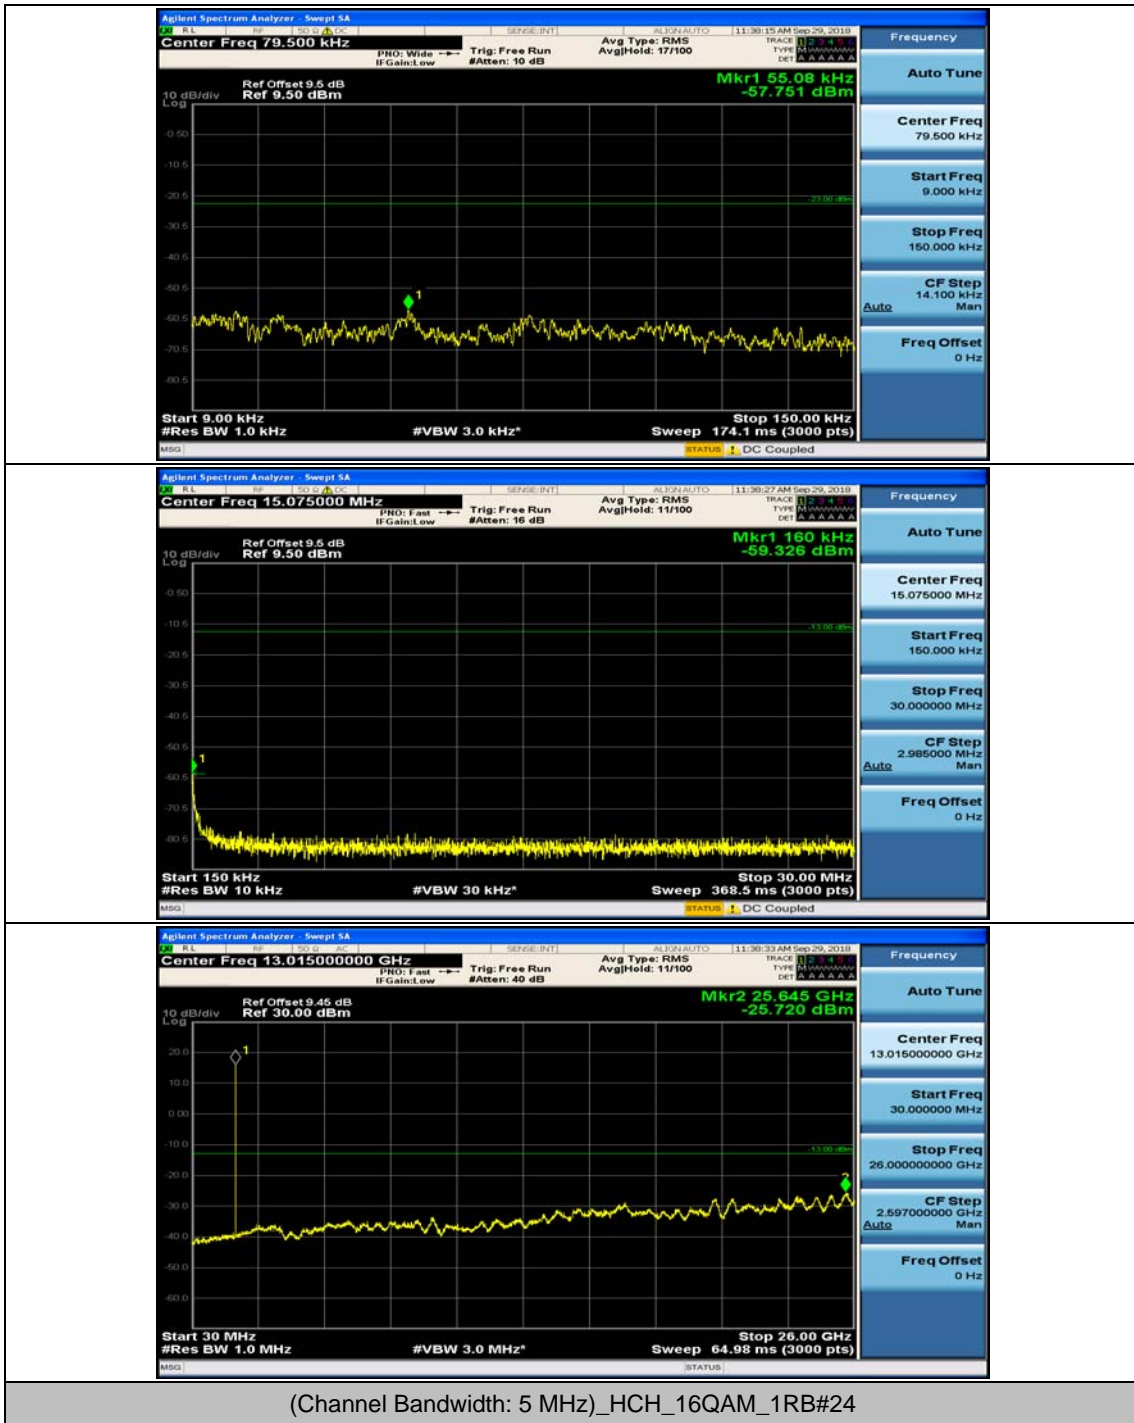

### Channel Bandwidth: 5 MHz

(Channel Bandwidth: 5 MHz)\_MCH\_QPSK\_1RB#0

(Channel Bandwidth: 5 MHz)\_MCH\_QPSK\_1RB#12

(Channel Bandwidth: 5 MHz)\_HCH\_QPSK\_1RB#0

(Channel Bandwidth: 5 MHz)\_HCH\_QPSK\_1RB#12

(Channel Bandwidth: 5 MHz)\_LCH\_16QAM\_1RB#0

(Channel Bandwidth: 5 MHz)\_LCH\_16QAM\_1RB#12

(Channel Bandwidth: 5 MHz)\_MCH\_16QAM\_1RB#0

(Channel Bandwidth: 5 MHz)\_MCH\_16QAM\_1RB#12

(Channel Bandwidth: 5 MHz)\_HCH\_16QAM\_1RB#0

(Channel Bandwidth: 5 MHz)\_HCH\_16QAM\_1RB#12