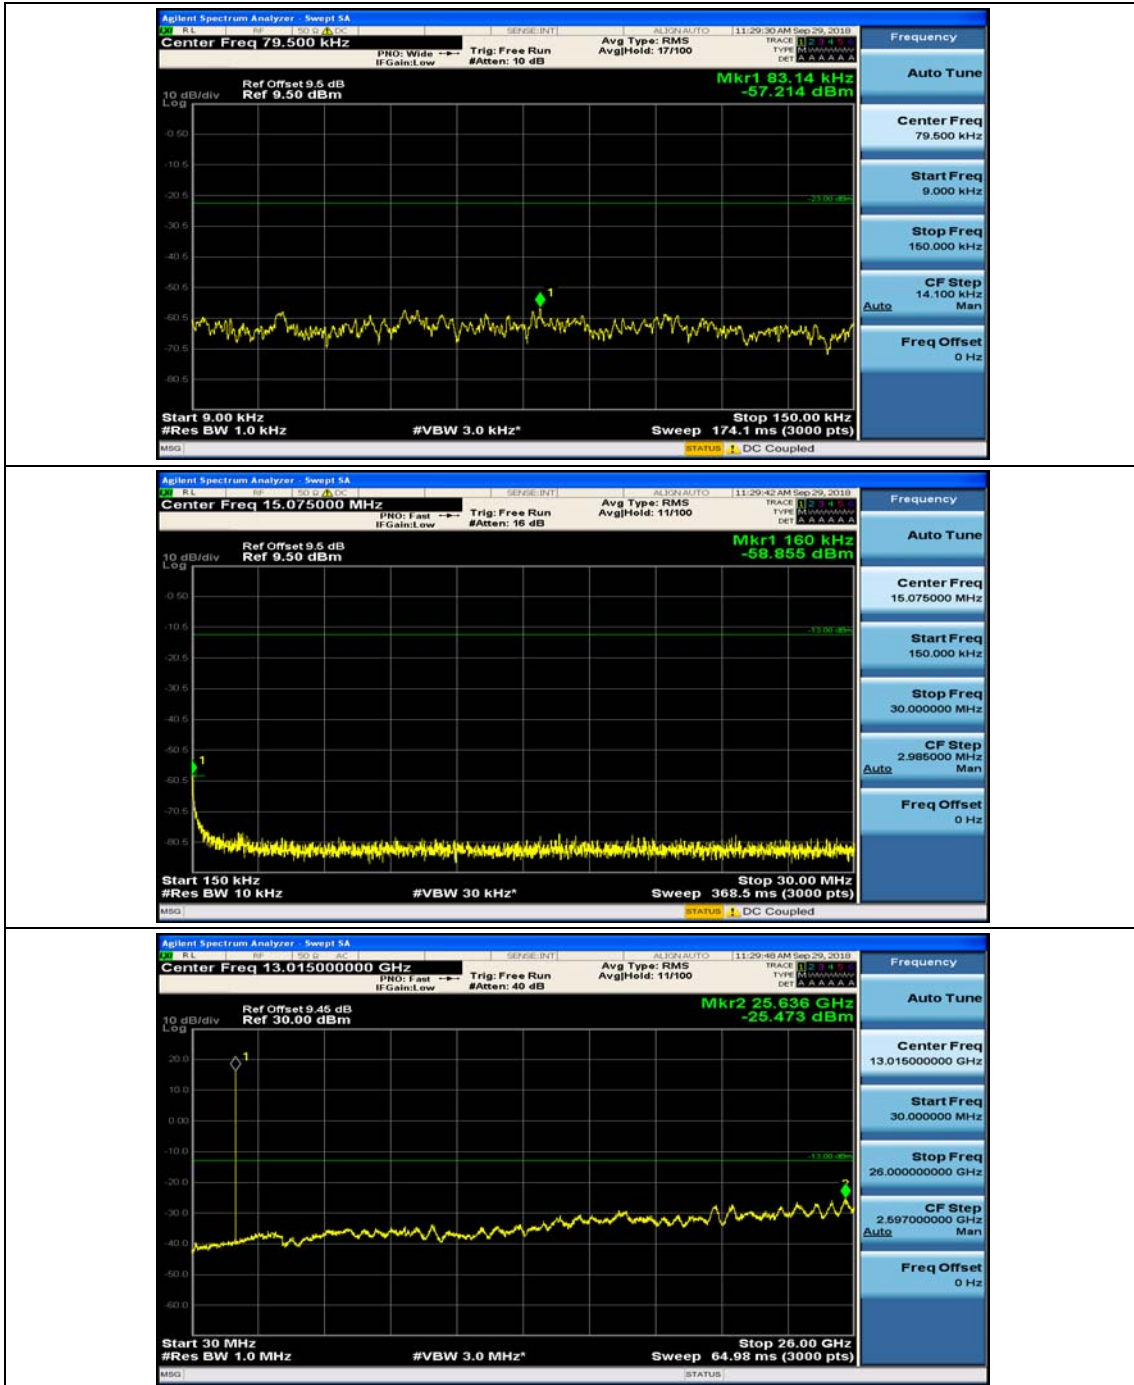

(Channel Bandwidth: 3 MHz)\_HCH\_QPSK\_1RB#0

(Channel Bandwidth: 3 MHz)\_HCH\_QPSK\_1RB#7

(Channel Bandwidth: 3 MHz)\_LCH\_16QAM\_1RB#0

(Channel Bandwidth: 3 MHz)\_LCH\_16QAM\_1RB#7

(Channel Bandwidth: 3 MHz)\_MCH\_16QAM\_1RB#0

(Channel Bandwidth: 3 MHz)\_MCH\_16QAM\_1RB#7

(Channel Bandwidth: 3 MHz)\_HCH\_16QAM\_1RB#0

(Channel Bandwidth: 3 MHz)\_HCH\_16QAM\_1RB#7

### Channel Bandwidth: 5 MHz

(Channel Bandwidth: 5 MHz)\_MCH\_QPSK\_1RB#0

(Channel Bandwidth: 5 MHz)\_MCH\_QPSK\_1RB#12

(Channel Bandwidth: 5 MHz)\_HCH\_QPSK\_1RB#0

(Channel Bandwidth: 5 MHz)\_HCH\_QPSK\_1RB#12