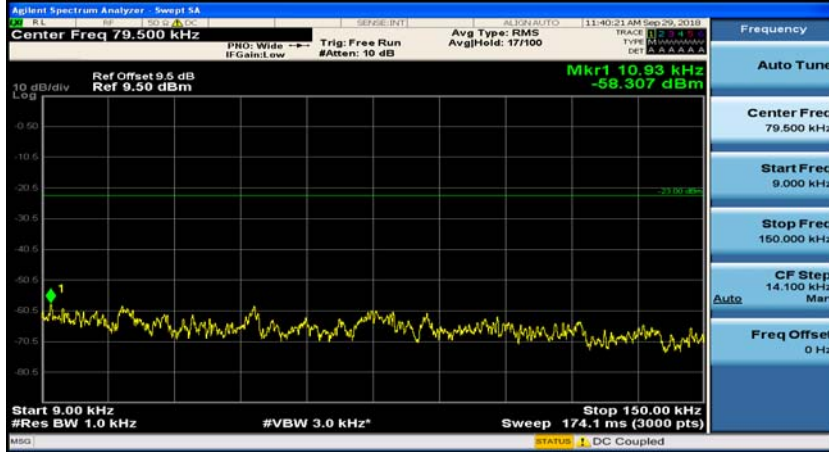

Channel Bandwidth: 10 MHz_LCH_16QAM_1RB#0

Channel Bandwidth: 10 MHz_LCH_16QAM_1RB#24