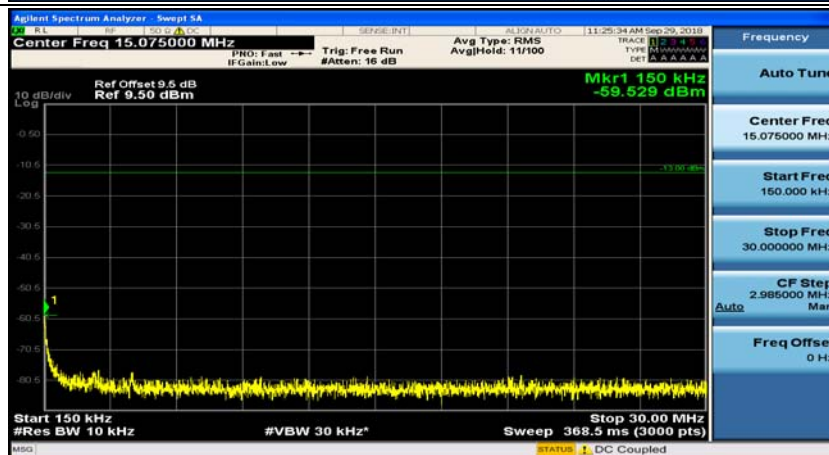

(Channel Bandwidth: 3 MHz)\_HCH\_QPSK\_1RB#0

(Channel Bandwidth: 3 MHz)\_HCH\_QPSK\_1RB#7

(Channel Bandwidth: 3 MHz)\_LCH\_16QAM\_1RB#0

(Channel Bandwidth: 3 MHz)\_LCH\_16QAM\_1RB#7

(Channel Bandwidth: 3 MHz)\_MCH\_16QAM\_1RB#0

(Channel Bandwidth: 3 MHz)\_MCH\_16QAM\_1RB#7

(Channel Bandwidth: 3 MHz)\_HCH\_16QAM\_1RB#0

(Channel Bandwidth: 3 MHz)\_HCH\_16QAM\_1RB#7