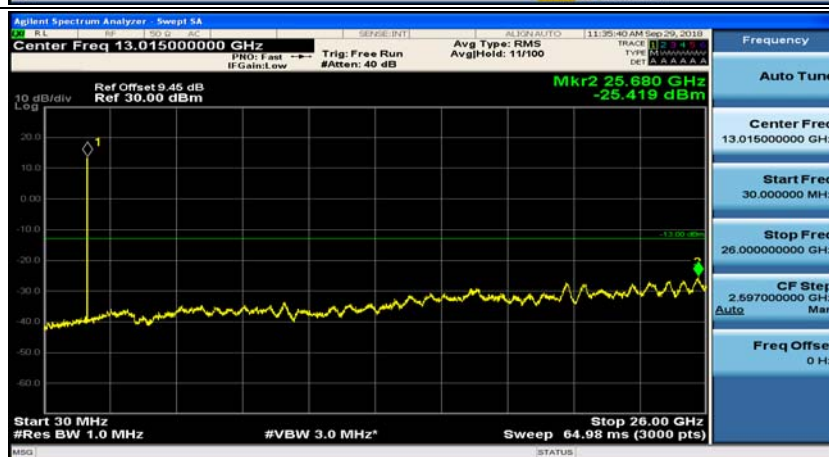

(Channel Bandwidth: 5 MHz)\_LCH\_16QAM\_1RB#0

(Channel Bandwidth: 5 MHz)\_LCH\_16QAM\_1RB#12

(Channel Bandwidth: 5 MHz)\_MCH\_16QAM\_1RB#0

(Channel Bandwidth: 5 MHz)\_MCH\_16QAM\_1RB#12

(Channel Bandwidth: 5 MHz)\_HCH\_16QAM\_1RB#0

(Channel Bandwidth: 5 MHz)\_HCH\_16QAM\_1RB#12