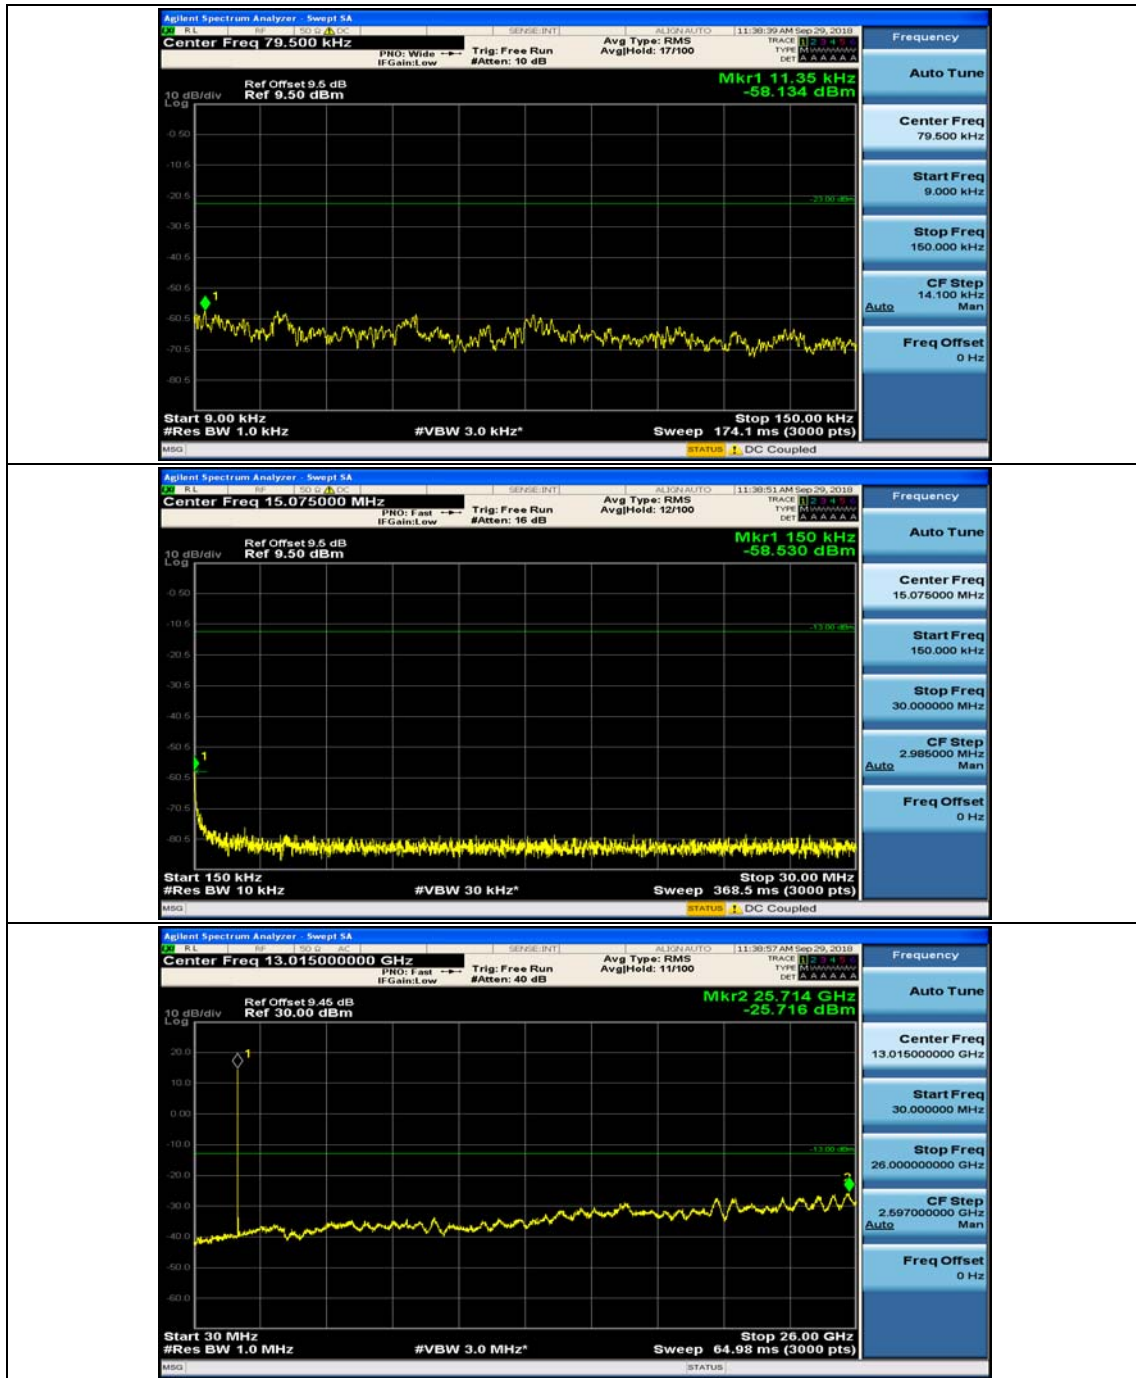

### Channel Bandwidth: 5 MHz

(Channel Bandwidth: 5 MHz)\_MCH\_QPSK\_1RB#0

(Channel Bandwidth: 5 MHz)\_MCH\_QPSK\_1RB#12

(Channel Bandwidth: 5 MHz)\_HCH\_QPSK\_1RB#0

(Channel Bandwidth: 5 MHz)\_HCH\_QPSK\_1RB#12

(Channel Bandwidth: 5 MHz)\_LCH\_16QAM\_1RB#0

(Channel Bandwidth: 5 MHz)\_LCH\_16QAM\_1RB#12

(Channel Bandwidth: 5 MHz)\_MCH\_16QAM\_1RB#0

(Channel Bandwidth: 5 MHz)\_MCH\_16QAM\_1RB#12

(Channel Bandwidth: 5 MHz)\_HCH\_16QAM\_1RB#0

(Channel Bandwidth: 5 MHz)\_HCH\_16QAM\_1RB#12