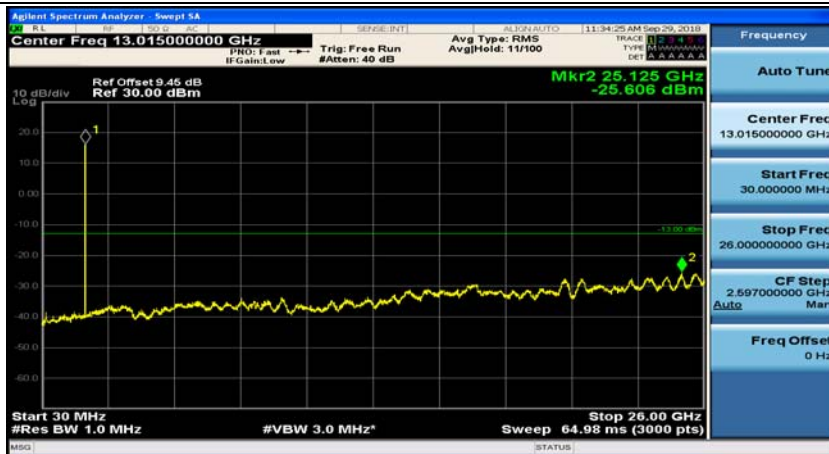

(Channel Bandwidth: 3 MHz)\_MCH\_16QAM\_1RB#7

(Channel Bandwidth: 3 MHz)\_HCH\_16QAM\_1RB#0

(Channel Bandwidth: 3 MHz)\_HCH\_16QAM\_1RB#7

### Channel Bandwidth: 5 MHz

(Channel Bandwidth: 5 MHz)\_MCH\_QPSK\_1RB#0

(Channel Bandwidth: 5 MHz)\_MCH\_QPSK\_1RB#12

(Channel Bandwidth: 5 MHz)\_HCH\_QPSK\_1RB#0

(Channel Bandwidth: 5 MHz)\_HCH\_QPSK\_1RB#12