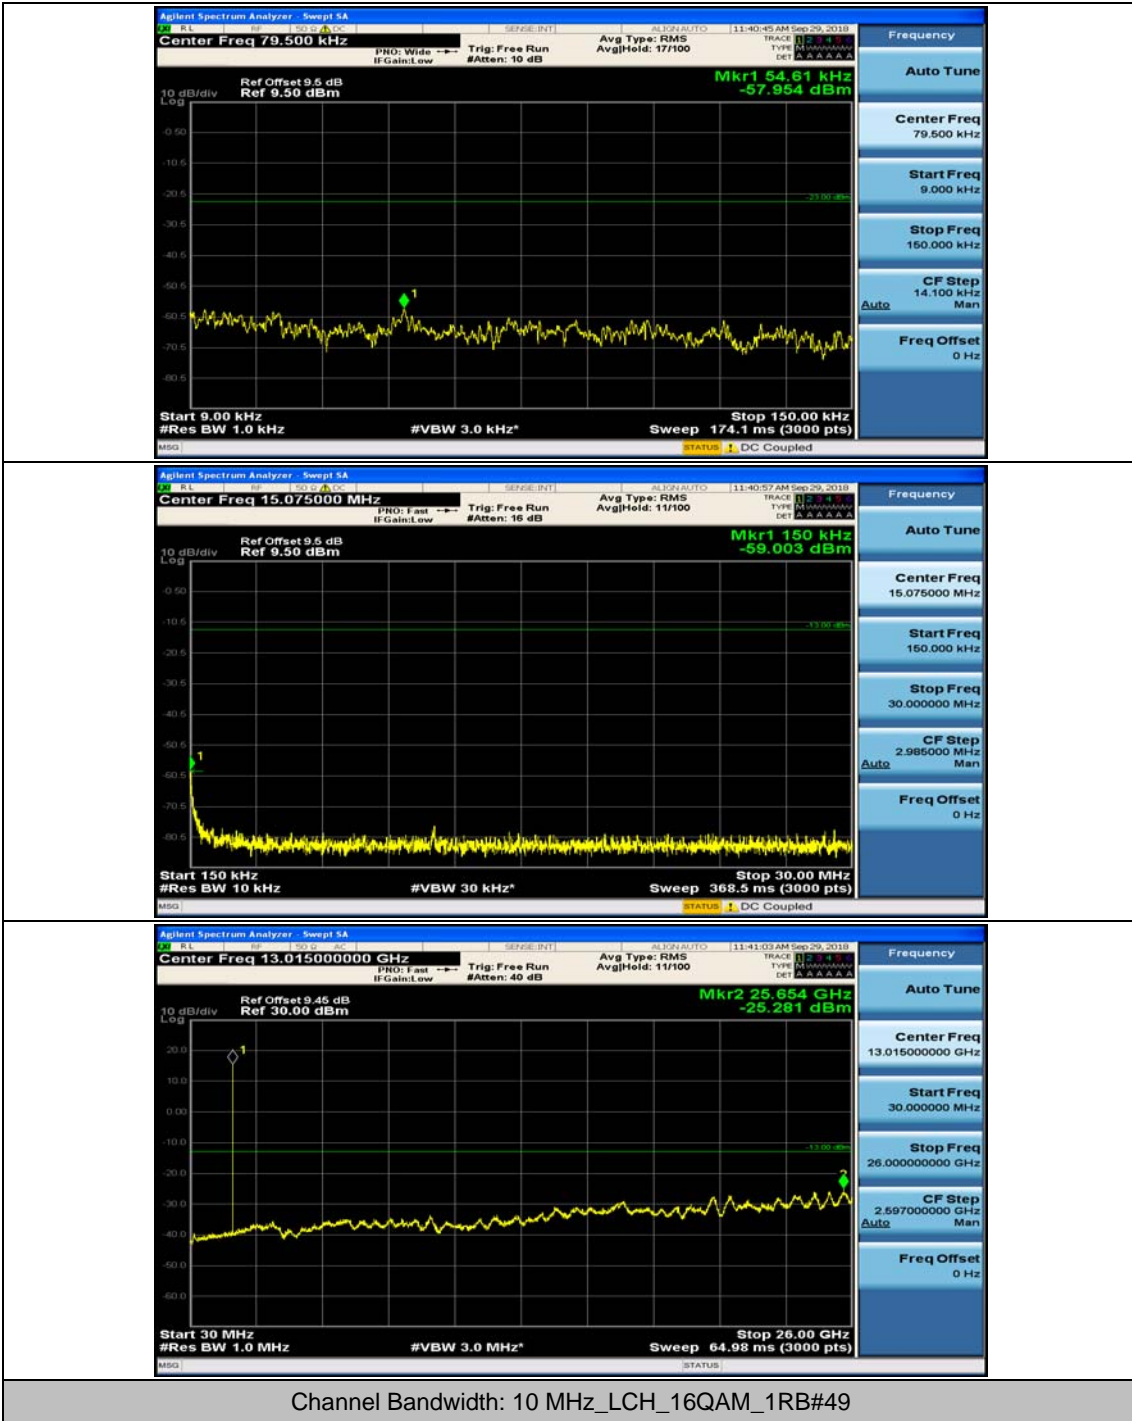

### Channel Bandwidth: 10 MHz

Channel Bandwidth: 10 MHz\_MCH\_QPSK\_1RB#0

Channel Bandwidth: 10 MHz\_MCH\_QPSK\_1RB#24

Channel Bandwidth: 10 MHz\_HCH\_QPSK\_1RB#0

Channel Bandwidth: 10 MHz\_HCH\_QPSK\_1RB#24

Channel Bandwidth: 10 MHz\_LCH\_16QAM\_1RB#0

Channel Bandwidth: 10 MHz\_LCH\_16QAM\_1RB#24

Channel Bandwidth: 10 MHz\_MCH\_16QAM\_1RB#0

Channel Bandwidth: 10 MHz\_MCH\_16QAM\_1RB#24