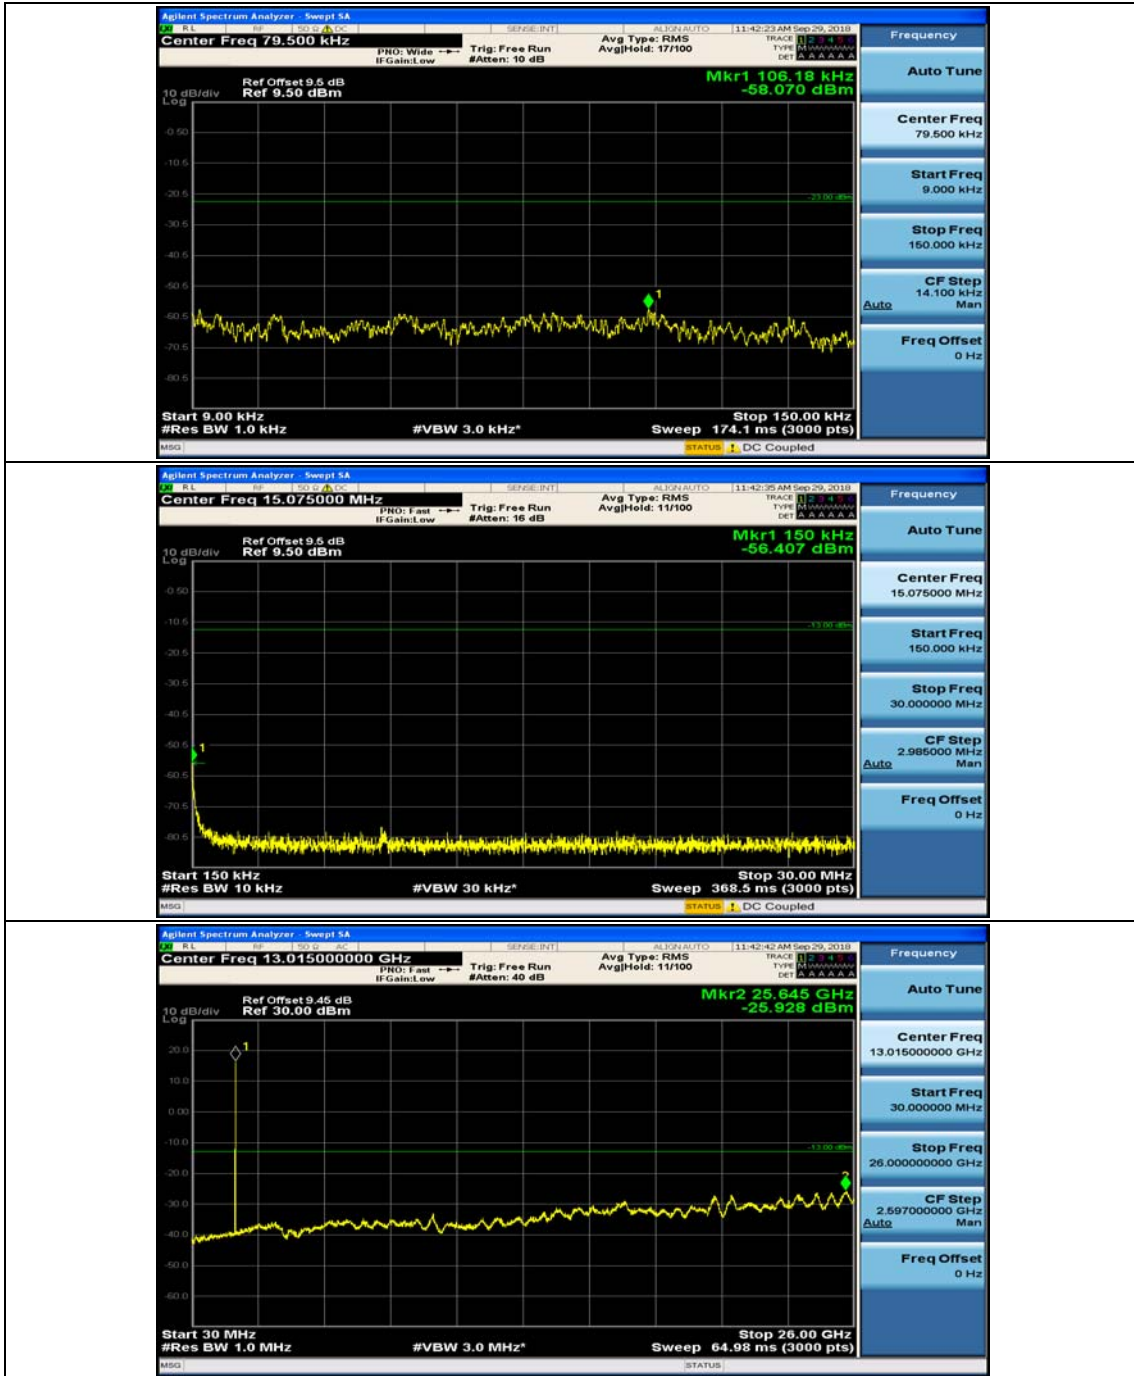

(Channel Bandwidth: 5 MHz)\_HCH\_16QAM\_1RB#12

### Channel Bandwidth: 10 MHz

Channel Bandwidth: 10 MHz\_MCH\_QPSK\_1RB#0

Channel Bandwidth: 10 MHz\_MCH\_QPSK\_1RB#24

Channel Bandwidth: 10 MHz\_HCH\_QPSK\_1RB#0

Channel Bandwidth: 10 MHz\_HCH\_QPSK\_1RB#24

Channel Bandwidth: 10 MHz\_LCH\_16QAM\_1RB#0

Channel Bandwidth: 10 MHz\_LCH\_16QAM\_1RB#24

Channel Bandwidth: 10 MHz\_MCH\_16QAM\_1RB#0

Channel Bandwidth: 10 MHz\_MCH\_16QAM\_1RB#24