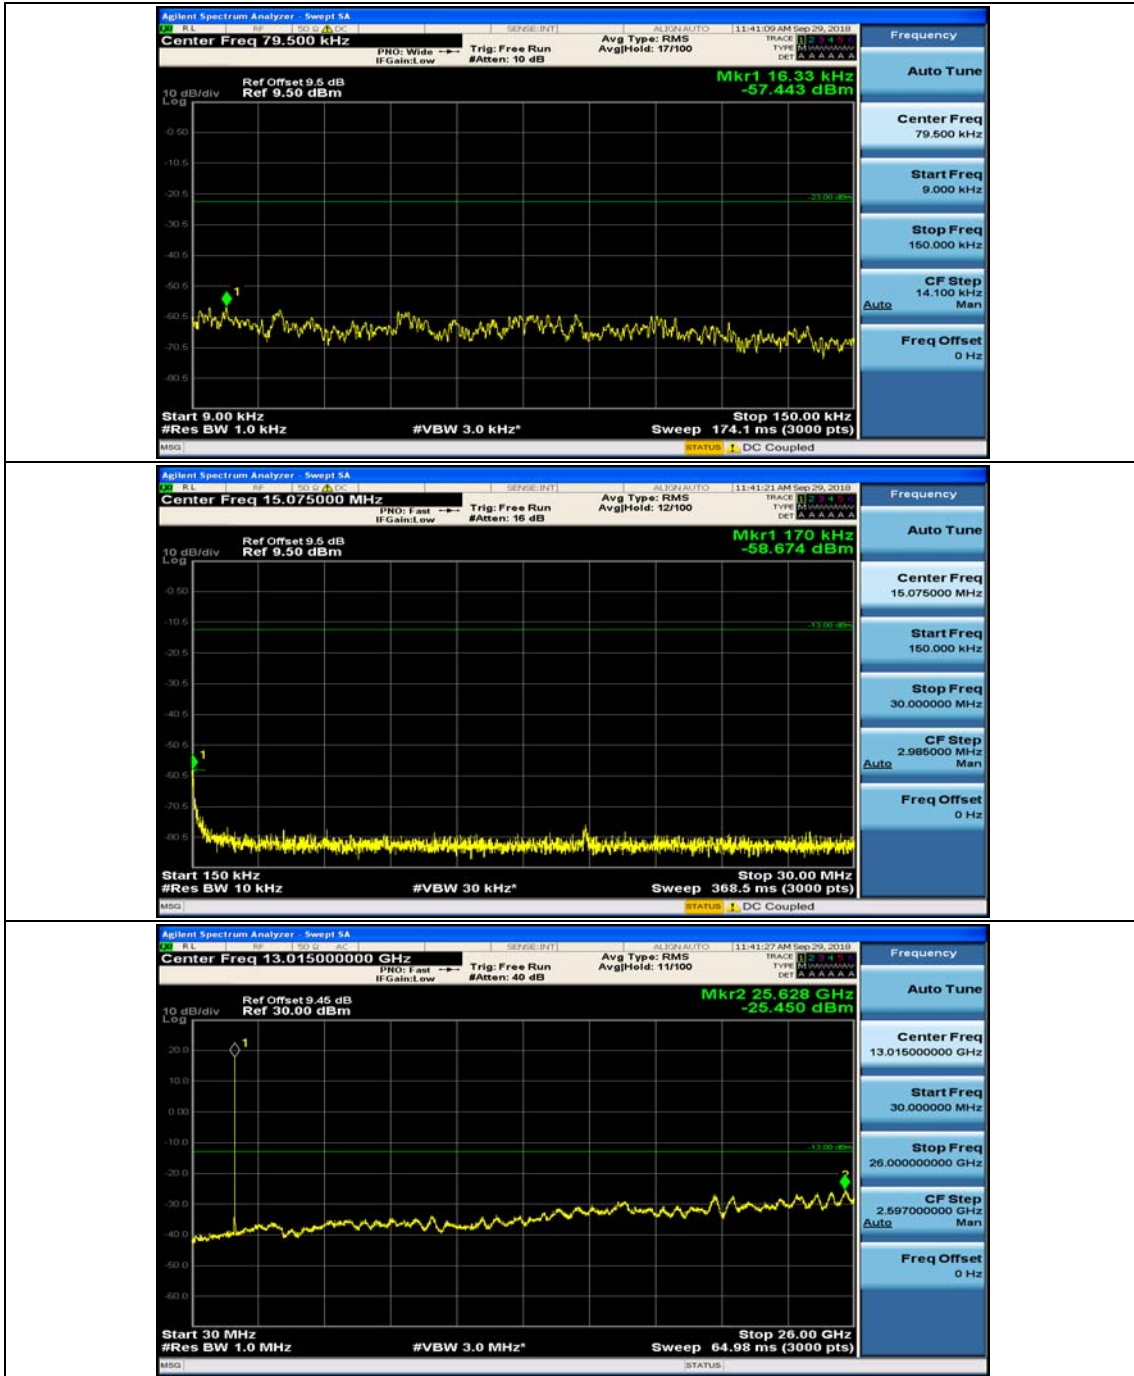

(Channel Bandwidth: 5 MHz)\_HCH\_16QAM\_1RB#12

### Channel Bandwidth: 10 MHz

Channel Bandwidth: 10 MHz\_MCH\_QPSK\_1RB#0

Channel Bandwidth: 10 MHz\_MCH\_QPSK\_1RB#24

Channel Bandwidth: 10 MHz\_HCH\_QPSK\_1RB#0

Channel Bandwidth: 10 MHz\_HCH\_QPSK\_1RB#24

Channel Bandwidth: 10 MHz\_LCH\_16QAM\_1RB#0

Channel Bandwidth: 10 MHz\_LCH\_16QAM\_1RB#24

Channel Bandwidth: 10 MHz\_MCH\_16QAM\_1RB#0

Channel Bandwidth: 10 MHz\_MCH\_16QAM\_1RB#24