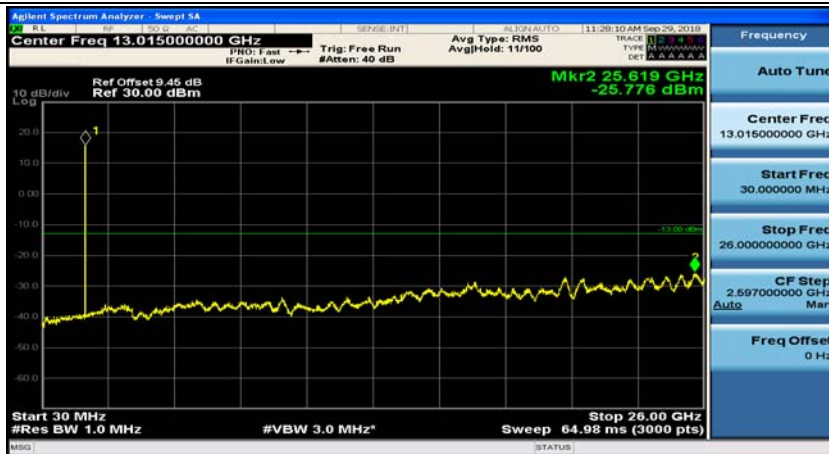

(Channel Bandwidth: 3 MHz)\_HCH\_QPSK\_1RB#0

(Channel Bandwidth: 3 MHz)\_HCH\_QPSK\_1RB#7

(Channel Bandwidth: 3 MHz)\_LCH\_16QAM\_1RB#0

(Channel Bandwidth: 3 MHz)\_LCH\_16QAM\_1RB#7

(Channel Bandwidth: 3 MHz)\_MCH\_16QAM\_1RB#0

(Channel Bandwidth: 3 MHz)\_MCH\_16QAM\_1RB#7

(Channel Bandwidth: 3 MHz)\_HCH\_16QAM\_1RB#0

(Channel Bandwidth: 3 MHz)\_HCH\_16QAM\_1RB#7