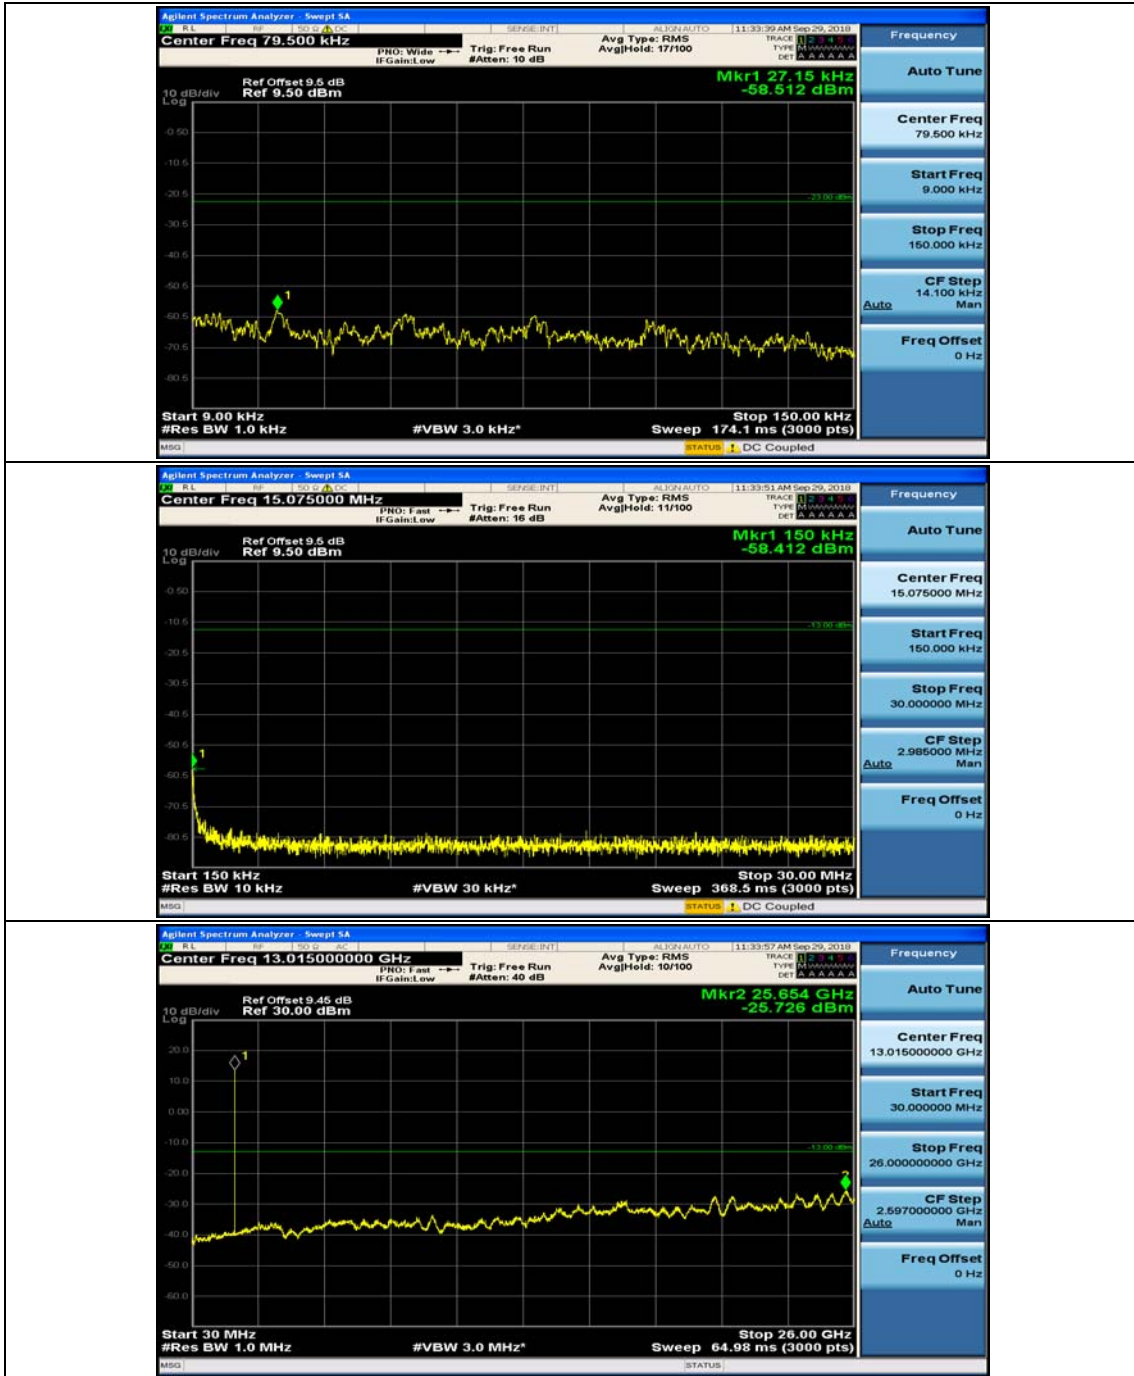

### Channel Bandwidth: 5 MHz

(Channel Bandwidth: 5 MHz)\_MCH\_QPSK\_1RB#0

(Channel Bandwidth: 5 MHz)\_MCH\_QPSK\_1RB#12

(Channel Bandwidth: 5 MHz)\_HCH\_QPSK\_1RB#0

(Channel Bandwidth: 5 MHz)\_HCH\_QPSK\_1RB#12

(Channel Bandwidth: 5 MHz)\_LCH\_16QAM\_1RB#0

(Channel Bandwidth: 5 MHz)\_LCH\_16QAM\_1RB#12

(Channel Bandwidth: 5 MHz)\_MCH\_16QAM\_1RB#0

(Channel Bandwidth: 5 MHz)\_MCH\_16QAM\_1RB#12

(Channel Bandwidth: 5 MHz)\_HCH\_16QAM\_1RB#0