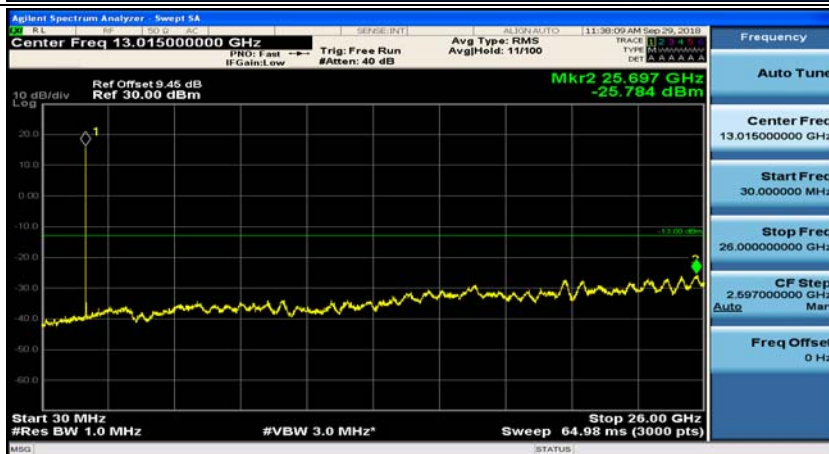

(Channel Bandwidth: 5 MHz)\_LCH\_16QAM\_1RB#0

(Channel Bandwidth: 5 MHz)\_LCH\_16QAM\_1RB#12

(Channel Bandwidth: 5 MHz)\_MCH\_16QAM\_1RB#0

(Channel Bandwidth: 5 MHz)\_MCH\_16QAM\_1RB#12

(Channel Bandwidth: 5 MHz)\_HCH\_16QAM\_1RB#0

(Channel Bandwidth: 5 MHz)\_HCH\_16QAM\_1RB#12