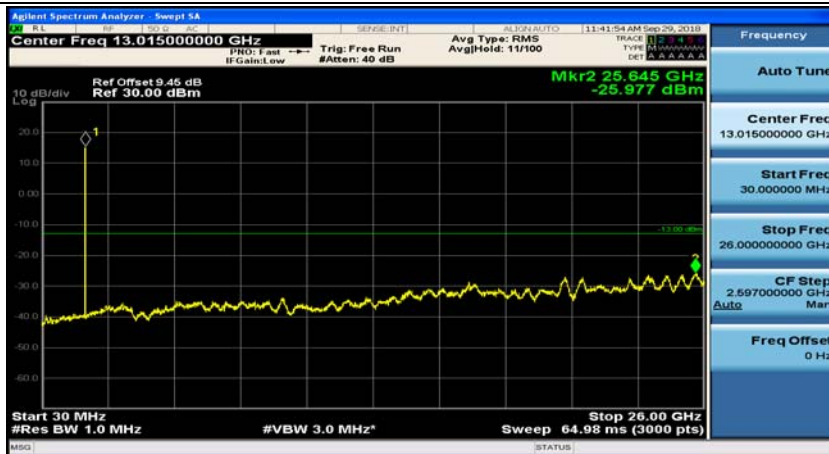

### Channel Bandwidth: 10 MHz

Channel Bandwidth: 10 MHz\_MCH\_QPSK\_1RB#0

Channel Bandwidth: 10 MHz\_MCH\_QPSK\_1RB#24

Channel Bandwidth: 10 MHz\_HCH\_QPSK\_1RB#0

Channel Bandwidth: 10 MHz\_HCH\_QPSK\_1RB#24