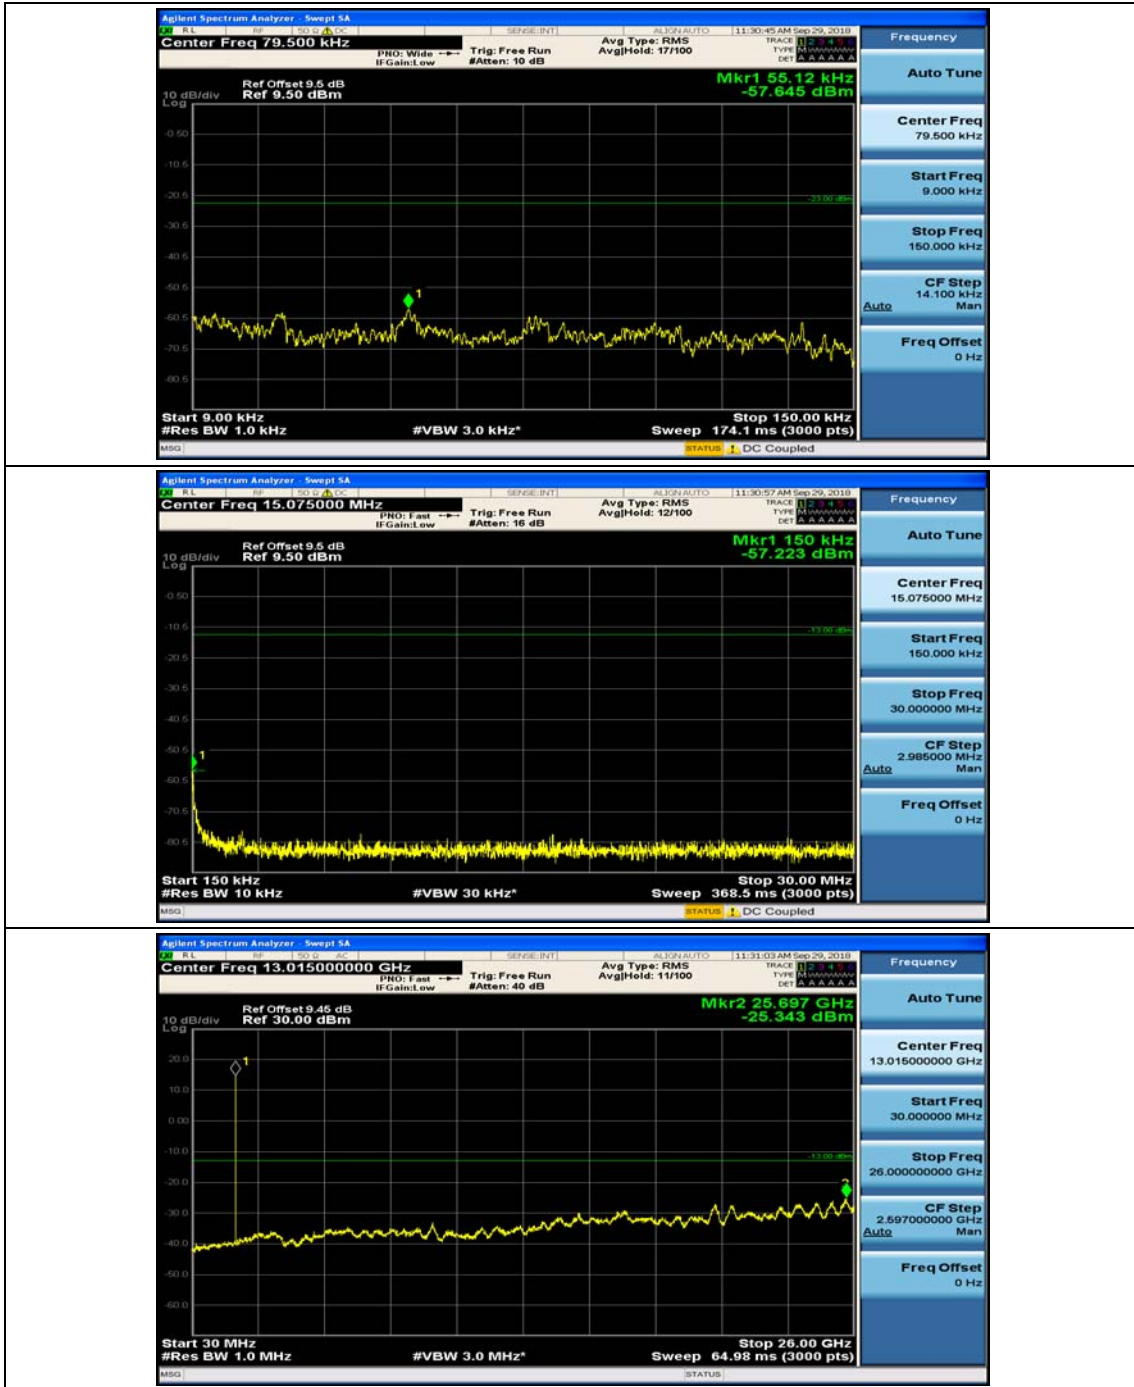

(Channel Bandwidth: 3 MHz)\_HCH\_QPSK\_1RB#0

(Channel Bandwidth: 3 MHz)\_HCH\_QPSK\_1RB#7

(Channel Bandwidth: 3 MHz)\_LCH\_16QAM\_1RB#0

(Channel Bandwidth: 3 MHz)\_LCH\_16QAM\_1RB#7

(Channel Bandwidth: 3 MHz)\_MCH\_16QAM\_1RB#0

(Channel Bandwidth: 3 MHz)\_MCH\_16QAM\_1RB#7

(Channel Bandwidth: 3 MHz)\_HCH\_16QAM\_1RB#0

(Channel Bandwidth: 3 MHz)\_HCH\_16QAM\_1RB#7

### Channel Bandwidth: 5 MHz

(Channel Bandwidth: 5 MHz)\_MCH\_QPSK\_1RB#0

(Channel Bandwidth: 5 MHz)\_MCH\_QPSK\_1RB#12

(Channel Bandwidth: 5 MHz)\_HCH\_QPSK\_1RB#0

(Channel Bandwidth: 5 MHz)\_HCH\_QPSK\_1RB#12