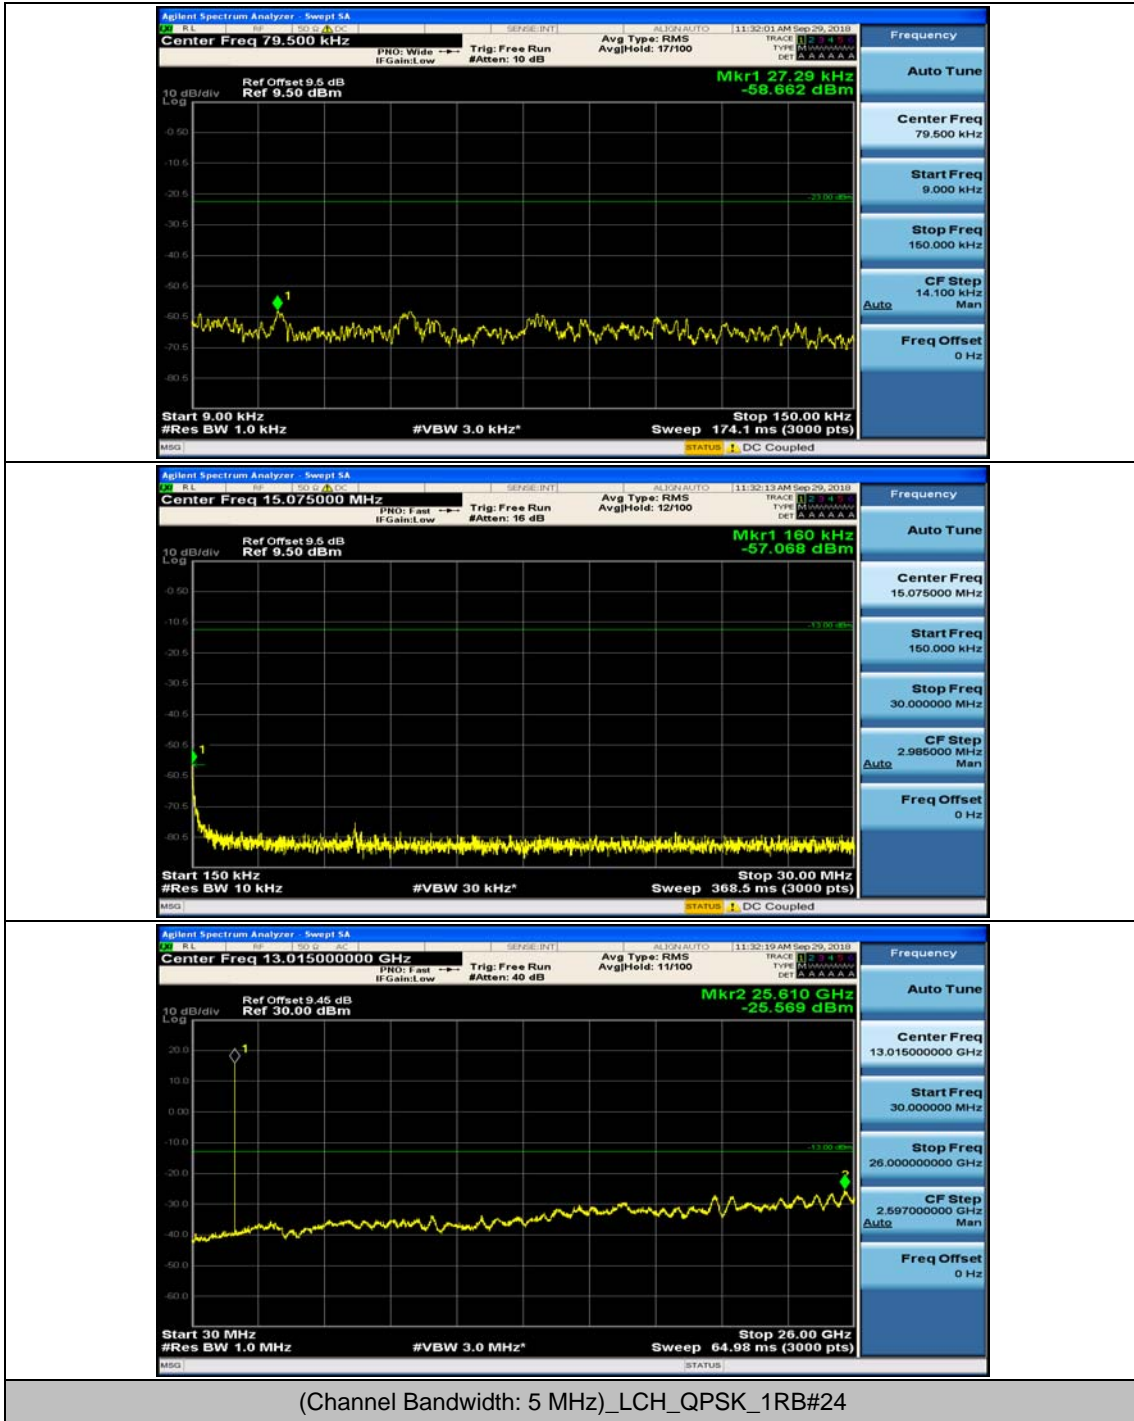

(Channel Bandwidth: 3 MHz)\_HCH\_QPSK\_1RB#0

(Channel Bandwidth: 3 MHz)\_HCH\_QPSK\_1RB#7

(Channel Bandwidth: 3 MHz)\_LCH\_16QAM\_1RB#0

(Channel Bandwidth: 3 MHz)\_LCH\_16QAM\_1RB#7

(Channel Bandwidth: 3 MHz)\_MCH\_16QAM\_1RB#0

(Channel Bandwidth: 3 MHz)\_MCH\_16QAM\_1RB#7

(Channel Bandwidth: 3 MHz)\_HCH\_16QAM\_1RB#0

(Channel Bandwidth: 3 MHz)\_HCH\_16QAM\_1RB#7

### Channel Bandwidth: 5 MHz

(Channel Bandwidth: 5 MHz)\_MCH\_QPSK\_1RB#0

(Channel Bandwidth: 5 MHz)\_MCH\_QPSK\_1RB#12

(Channel Bandwidth: 5 MHz)\_HCH\_QPSK\_1RB#0

(Channel Bandwidth: 5 MHz)\_HCH\_QPSK\_1RB#12