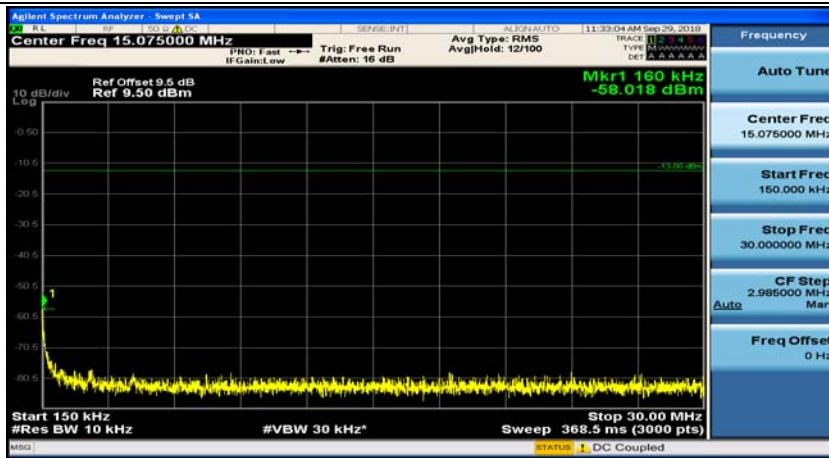

(Channel Bandwidth: 5 MHz)_LCH_16QAM_1RB#0

(Channel Bandwidth: 5 MHz)_LCH_16QAM_1RB#12