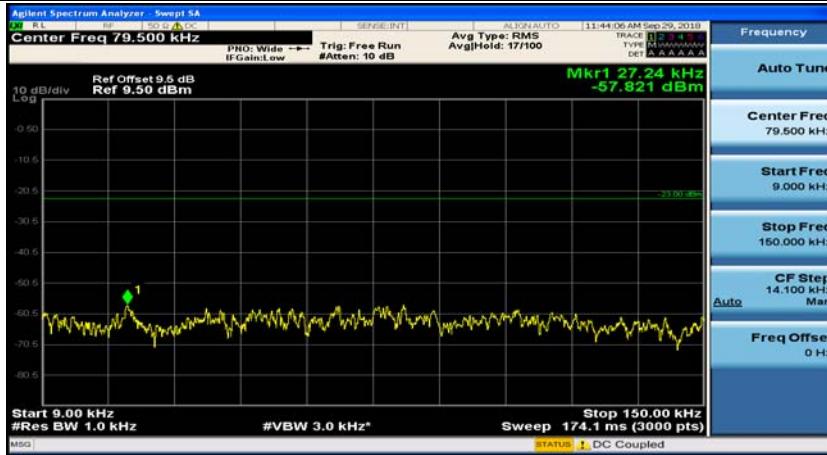

### Channel Bandwidth: 10 MHz

Channel Bandwidth: 10 MHz\_MCH\_QPSK\_1RB#0

Channel Bandwidth: 10 MHz\_MCH\_QPSK\_1RB#24

Channel Bandwidth: 10 MHz\_HCH\_QPSK\_1RB#0

Channel Bandwidth: 10 MHz\_HCH\_QPSK\_1RB#24