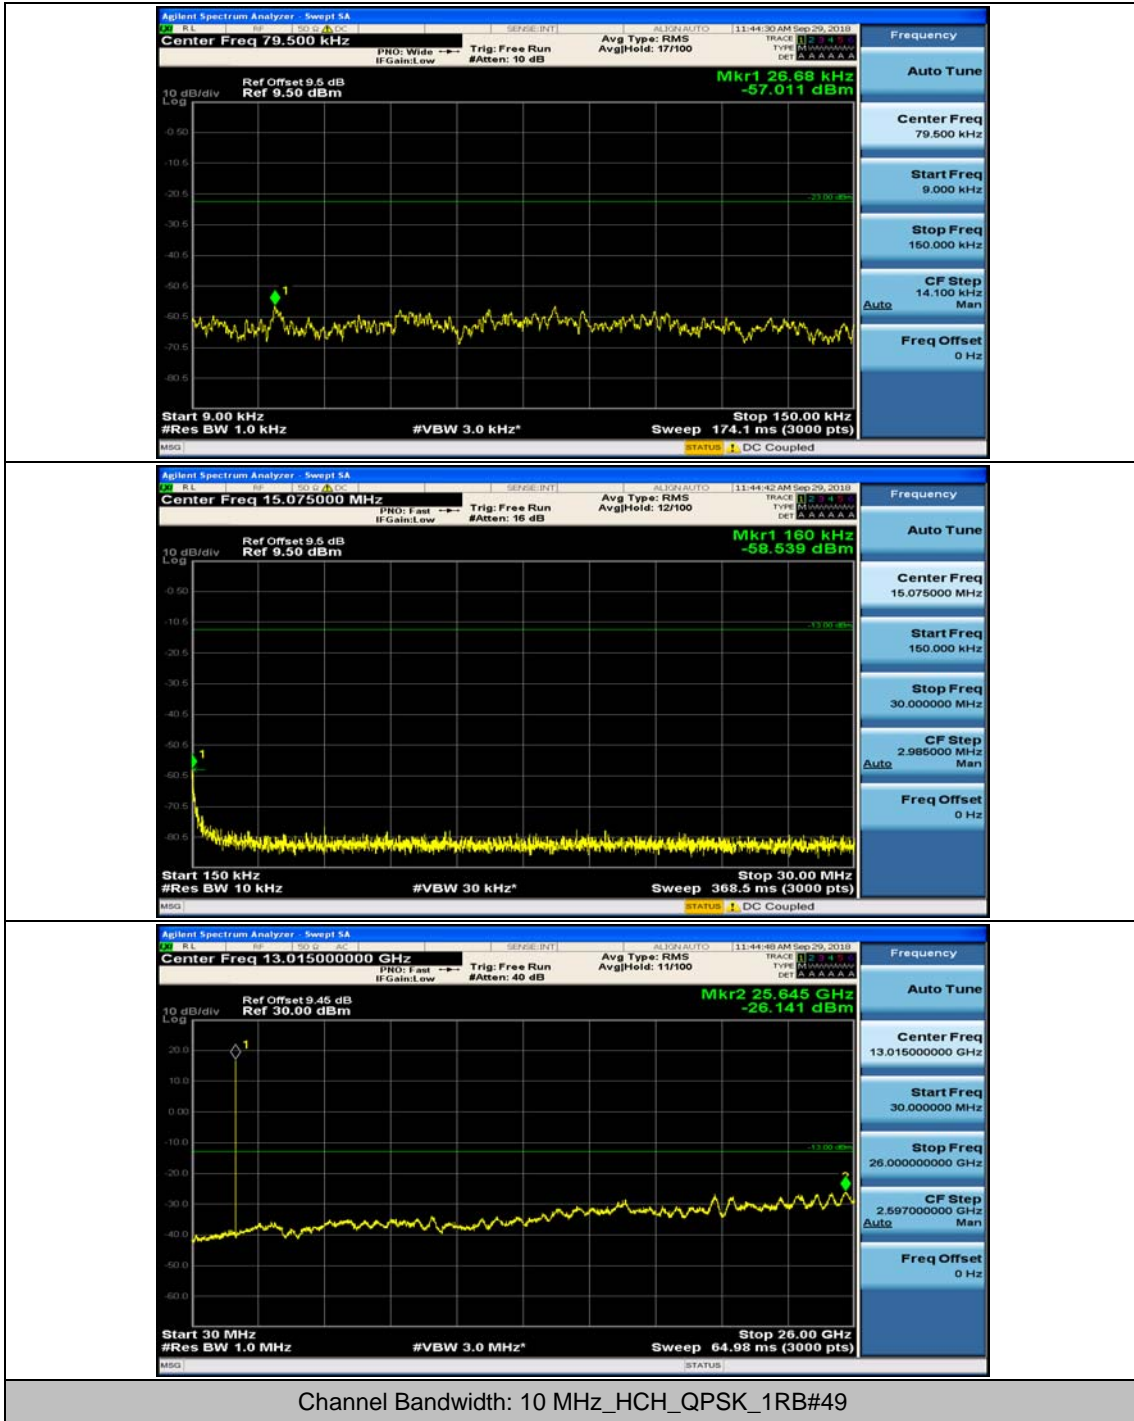

(Channel Bandwidth: 5 MHz)\_HCH\_16QAM\_1RB#12

### Channel Bandwidth: 10 MHz

Channel Bandwidth: 10 MHz\_MCH\_QPSK\_1RB#0

Channel Bandwidth: 10 MHz\_MCH\_QPSK\_1RB#24

Channel Bandwidth: 10 MHz\_HCH\_QPSK\_1RB#0

Channel Bandwidth: 10 MHz\_HCH\_QPSK\_1RB#24

Channel Bandwidth: 10 MHz\_LCH\_16QAM\_1RB#0

Channel Bandwidth: 10 MHz\_LCH\_16QAM\_1RB#24

Channel Bandwidth: 10 MHz\_MCH\_16QAM\_1RB#0

Channel Bandwidth: 10 MHz\_MCH\_16QAM\_1RB#24