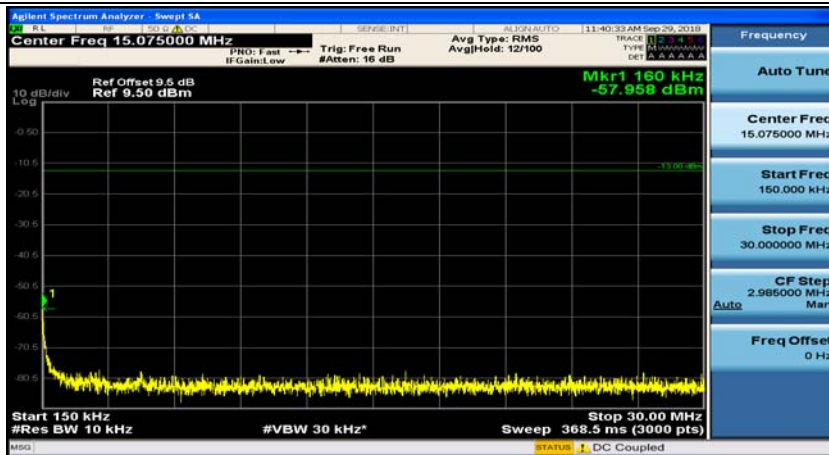

Channel Bandwidth: 10 MHz_LCH_16QAM_1RB#0

Channel Bandwidth: 10 MHz_LCH_16QAM_1RB#24