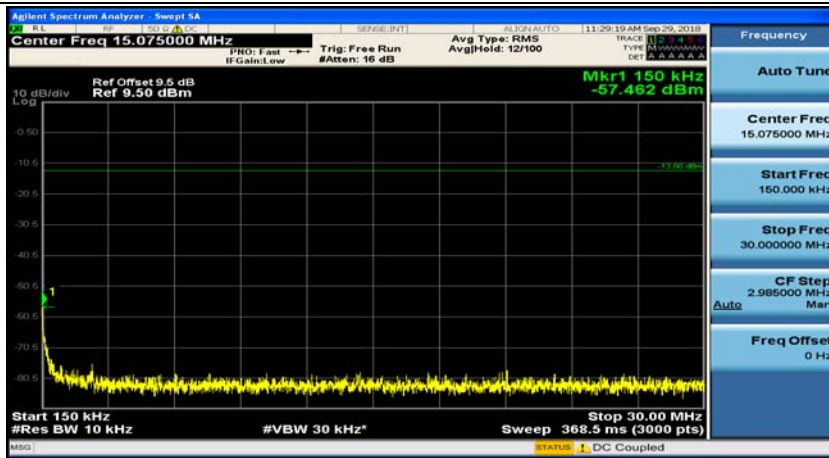

(Channel Bandwidth: 3 MHz)\_HCH\_QPSK\_1RB#0

(Channel Bandwidth: 3 MHz)\_HCH\_QPSK\_1RB#7

(Channel Bandwidth: 3 MHz)\_LCH\_16QAM\_1RB#0

(Channel Bandwidth: 3 MHz)\_LCH\_16QAM\_1RB#7

(Channel Bandwidth: 3 MHz)\_MCH\_16QAM\_1RB#0

(Channel Bandwidth: 3 MHz)\_MCH\_16QAM\_1RB#7

(Channel Bandwidth: 3 MHz)\_HCH\_16QAM\_1RB#0

(Channel Bandwidth: 3 MHz)\_HCH\_16QAM\_1RB#7