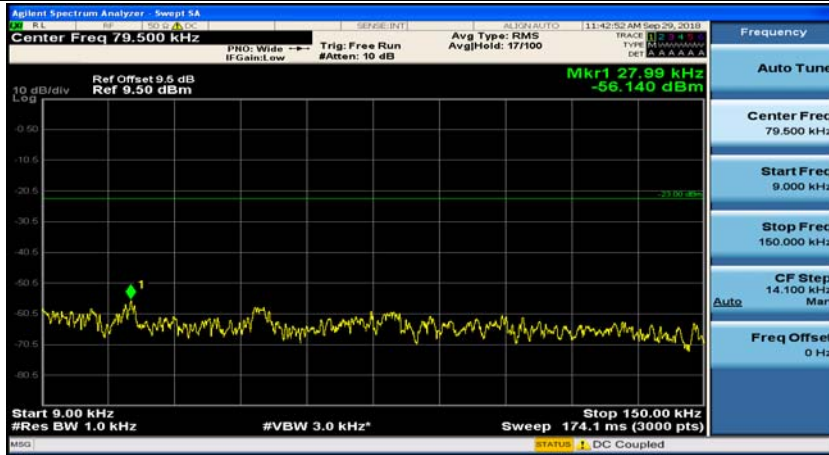

Channel Bandwidth: 10 MHz\_LCH\_16QAM\_1RB#0

Channel Bandwidth: 10 MHz\_LCH\_16QAM\_1RB#24

Channel Bandwidth: 10 MHz\_MCH\_16QAM\_1RB#0

Channel Bandwidth: 10 MHz\_MCH\_16QAM\_1RB#24