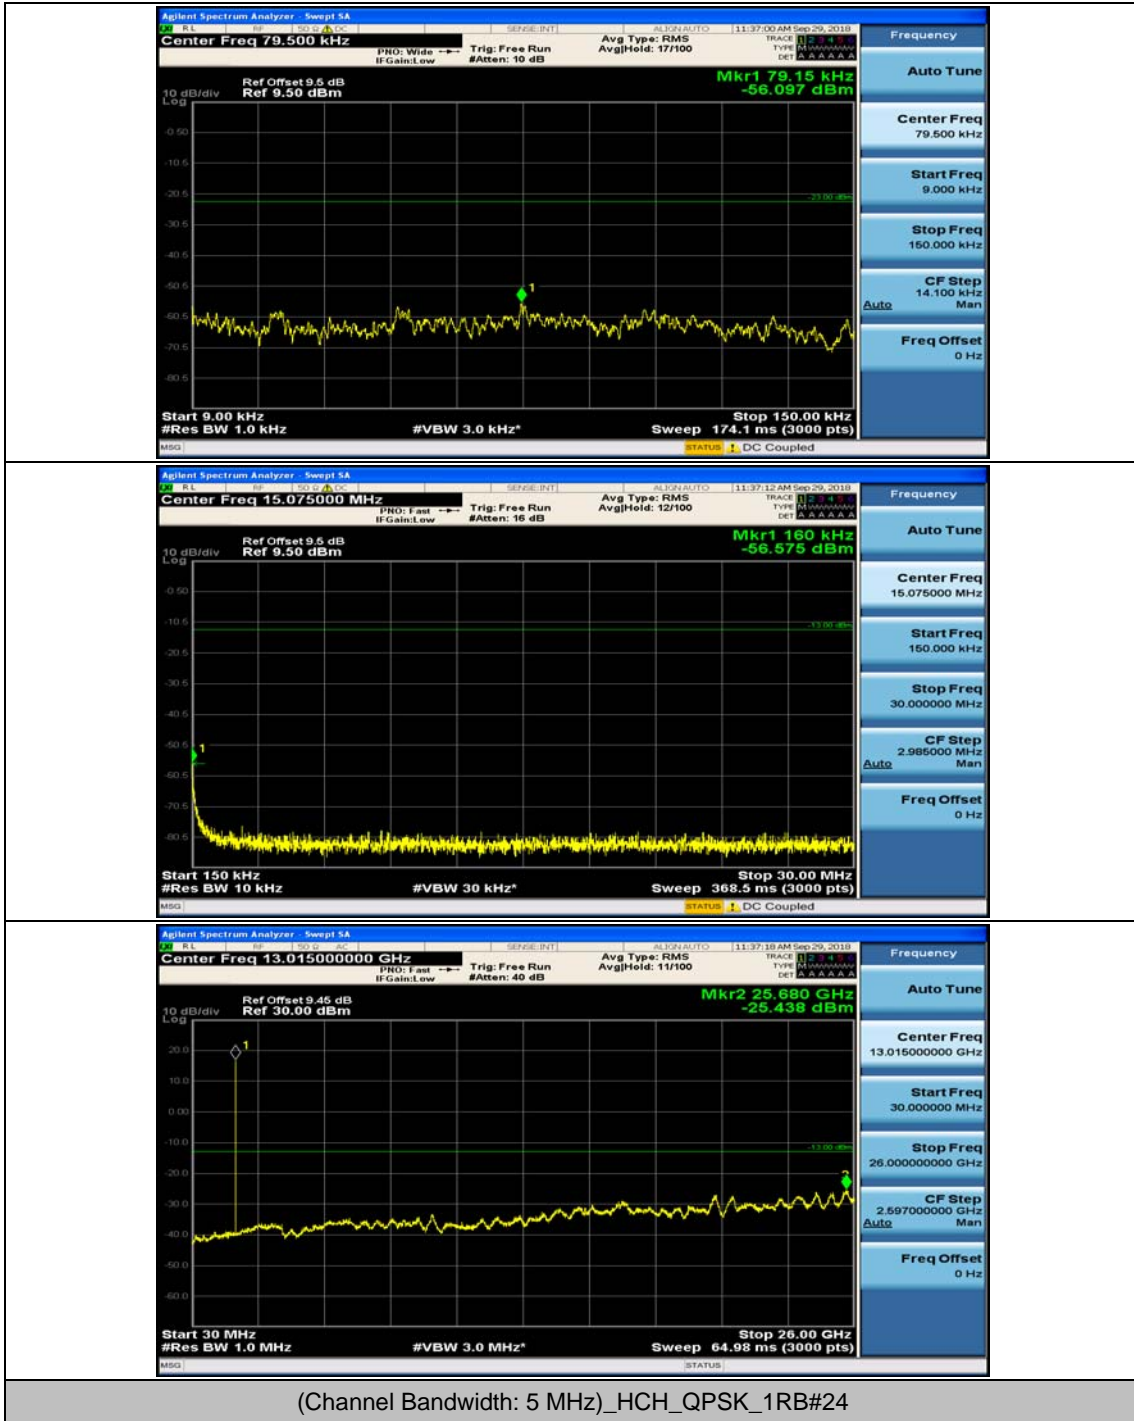

### Channel Bandwidth: 5 MHz

(Channel Bandwidth: 5 MHz)\_MCH\_QPSK\_1RB#0

(Channel Bandwidth: 5 MHz)\_MCH\_QPSK\_1RB#12

(Channel Bandwidth: 5 MHz)\_HCH\_QPSK\_1RB#0

(Channel Bandwidth: 5 MHz)\_HCH\_QPSK\_1RB#12

(Channel Bandwidth: 5 MHz)\_LCH\_16QAM\_1RB#0

(Channel Bandwidth: 5 MHz)\_LCH\_16QAM\_1RB#12

(Channel Bandwidth: 5 MHz)\_MCH\_16QAM\_1RB#0

(Channel Bandwidth: 5 MHz)\_MCH\_16QAM\_1RB#12

(Channel Bandwidth: 5 MHz)\_HCH\_16QAM\_1RB#0