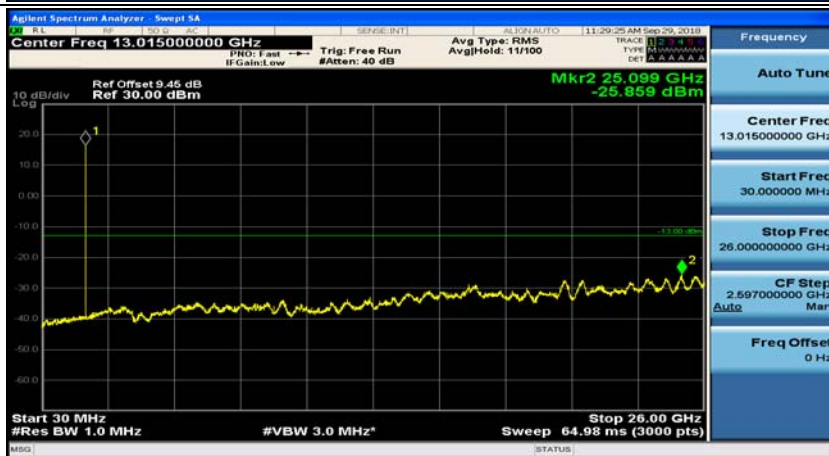

(Channel Bandwidth: 3 MHz)\_HCH\_QPSK\_1RB#0

(Channel Bandwidth: 3 MHz)\_HCH\_QPSK\_1RB#7

(Channel Bandwidth: 3 MHz)\_LCH\_16QAM\_1RB#0

(Channel Bandwidth: 3 MHz)\_LCH\_16QAM\_1RB#7

(Channel Bandwidth: 3 MHz)\_MCH\_16QAM\_1RB#0

(Channel Bandwidth: 3 MHz)\_MCH\_16QAM\_1RB#7

(Channel Bandwidth: 3 MHz)\_HCH\_16QAM\_1RB#0

(Channel Bandwidth: 3 MHz)\_HCH\_16QAM\_1RB#7