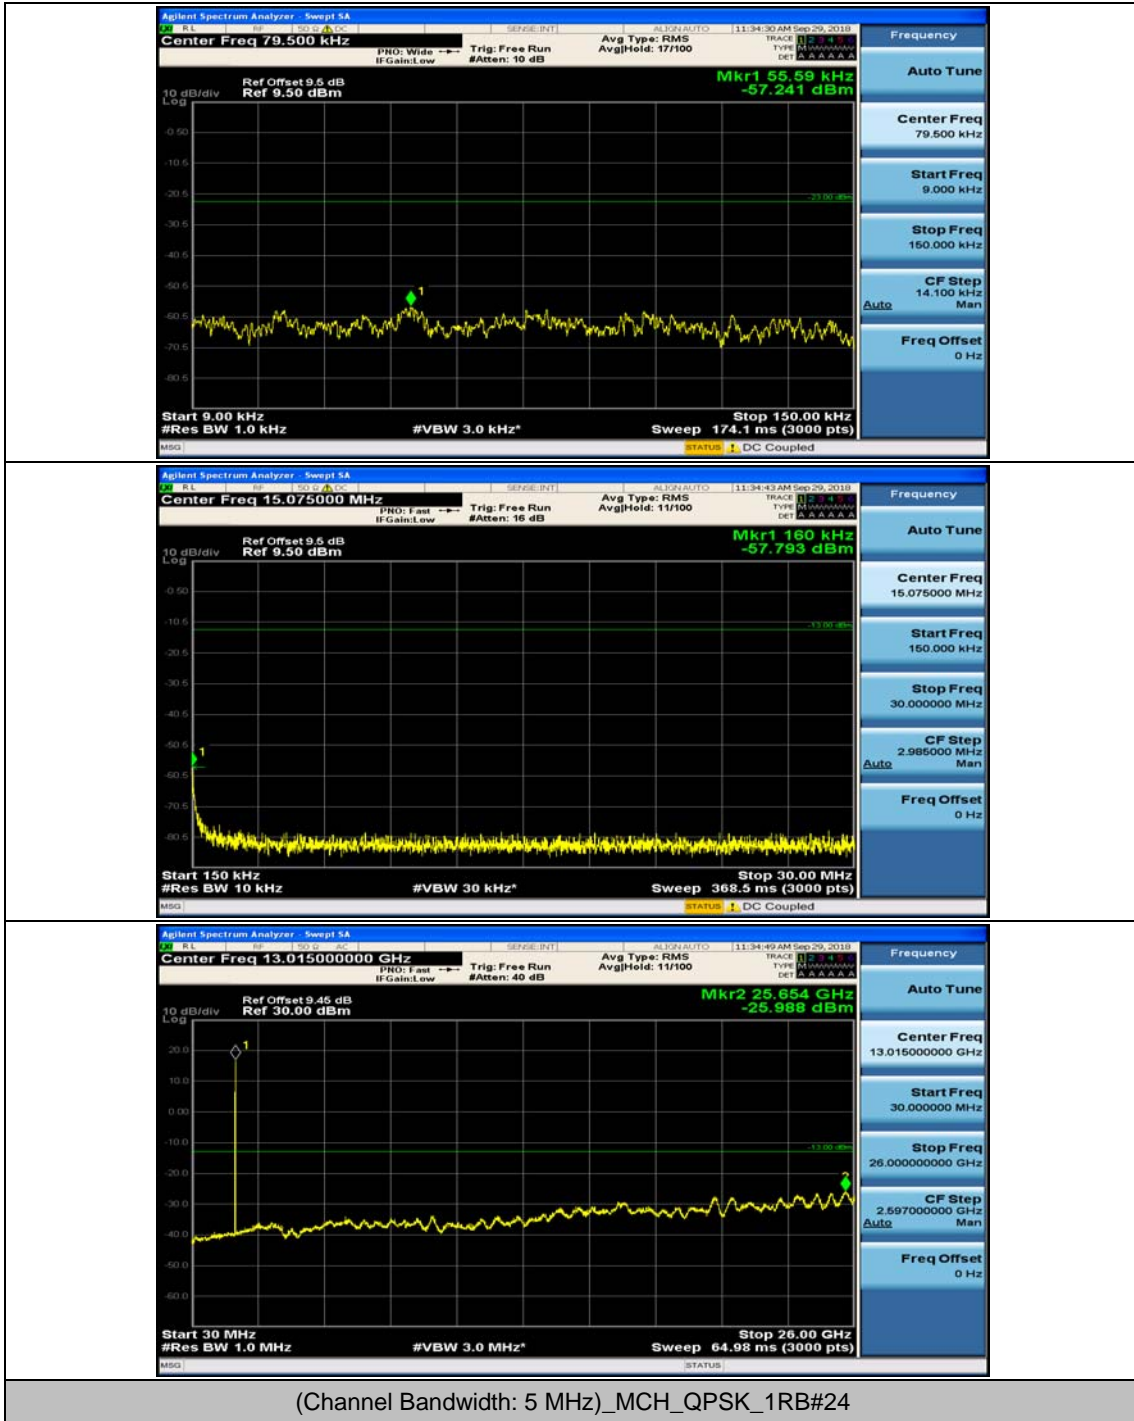

### Channel Bandwidth: 5 MHz

(Channel Bandwidth: 5 MHz)\_MCH\_QPSK\_1RB#0

(Channel Bandwidth: 5 MHz)\_MCH\_QPSK\_1RB#12

(Channel Bandwidth: 5 MHz)\_HCH\_QPSK\_1RB#0

(Channel Bandwidth: 5 MHz)\_HCH\_QPSK\_1RB#12

(Channel Bandwidth: 5 MHz)\_LCH\_16QAM\_1RB#0

(Channel Bandwidth: 5 MHz)\_LCH\_16QAM\_1RB#12

(Channel Bandwidth: 5 MHz)\_MCH\_16QAM\_1RB#0

(Channel Bandwidth: 5 MHz)\_MCH\_16QAM\_1RB#12

(Channel Bandwidth: 5 MHz)\_HCH\_16QAM\_1RB#0