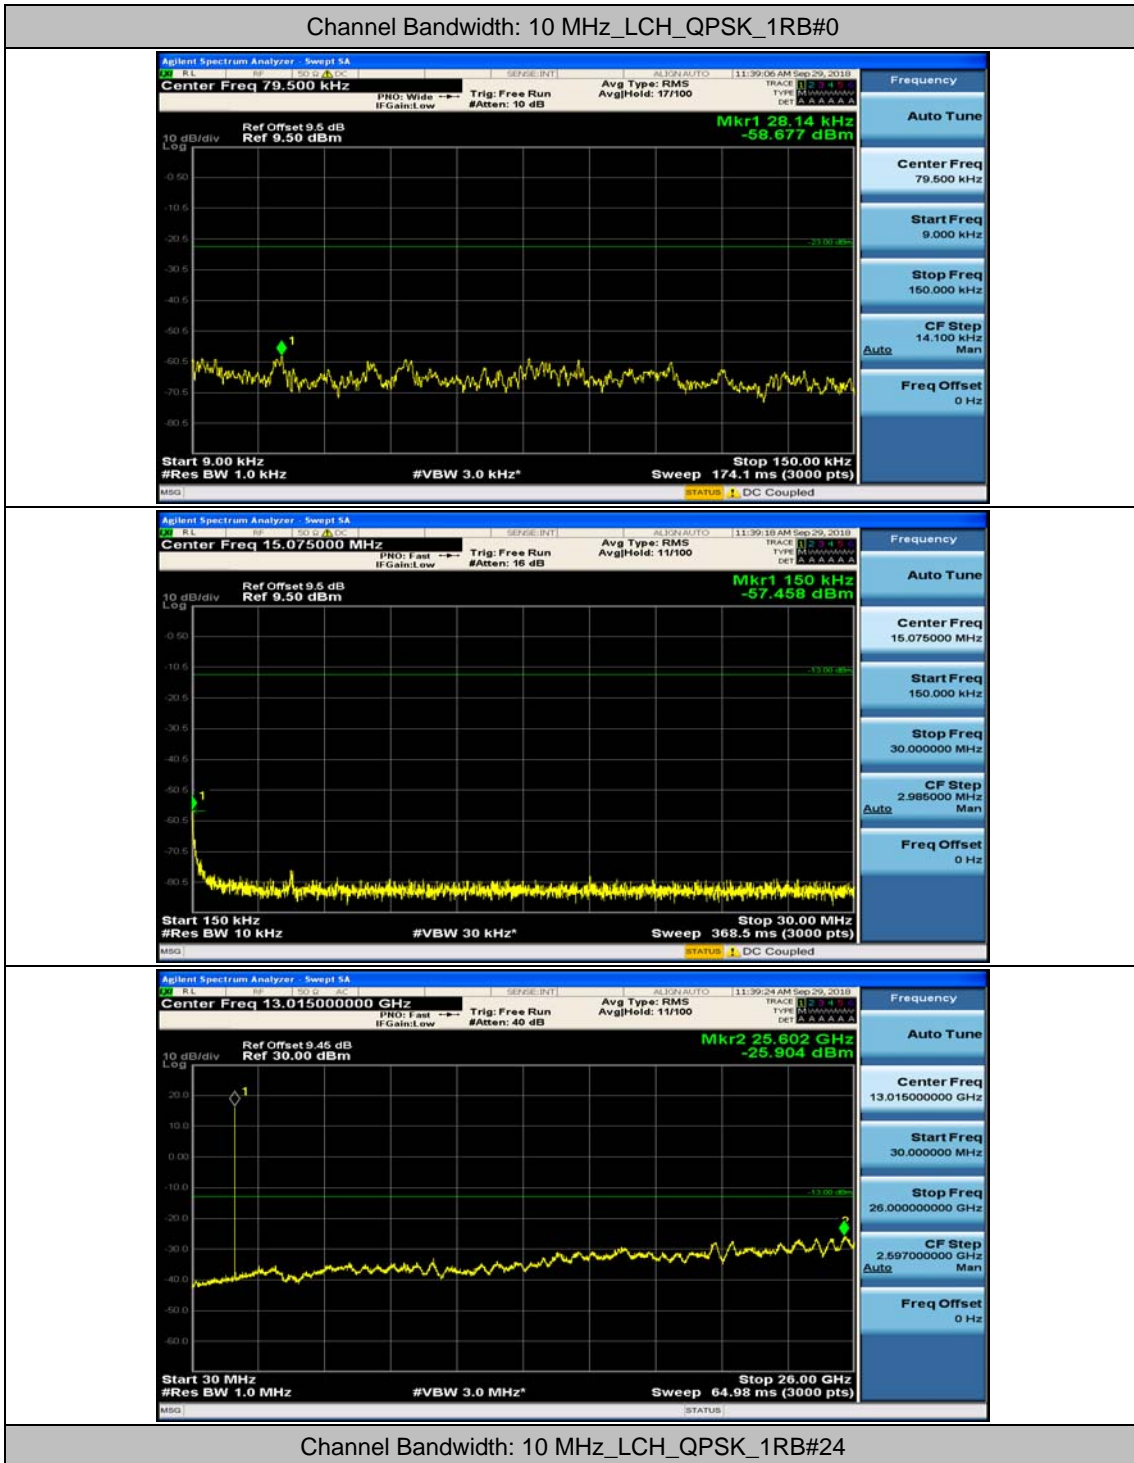

Channel Bandwidth: 10 MHz