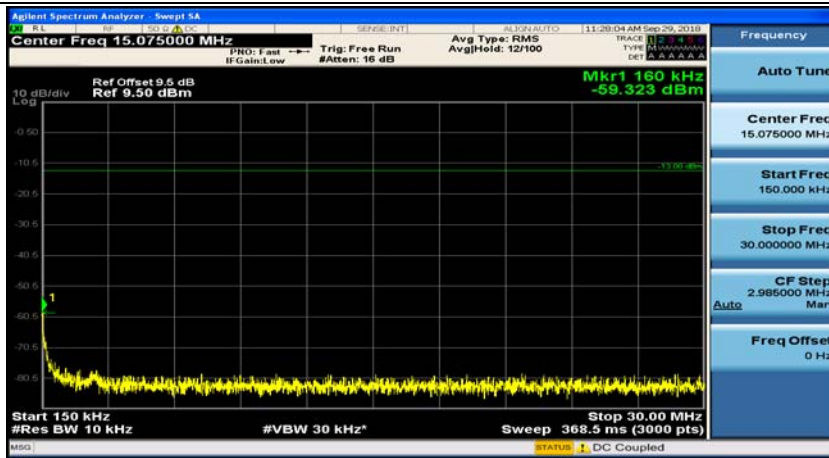

(Channel Bandwidth: 3 MHz)\_HCH\_QPSK\_1RB#0

(Channel Bandwidth: 3 MHz)\_HCH\_QPSK\_1RB#7

(Channel Bandwidth: 3 MHz)\_LCH\_16QAM\_1RB#0

(Channel Bandwidth: 3 MHz)\_LCH\_16QAM\_1RB#7

(Channel Bandwidth: 3 MHz)\_MCH\_16QAM\_1RB#0

(Channel Bandwidth: 3 MHz)\_MCH\_16QAM\_1RB#7

(Channel Bandwidth: 3 MHz)\_HCH\_16QAM\_1RB#0

(Channel Bandwidth: 3 MHz)\_HCH\_16QAM\_1RB#7