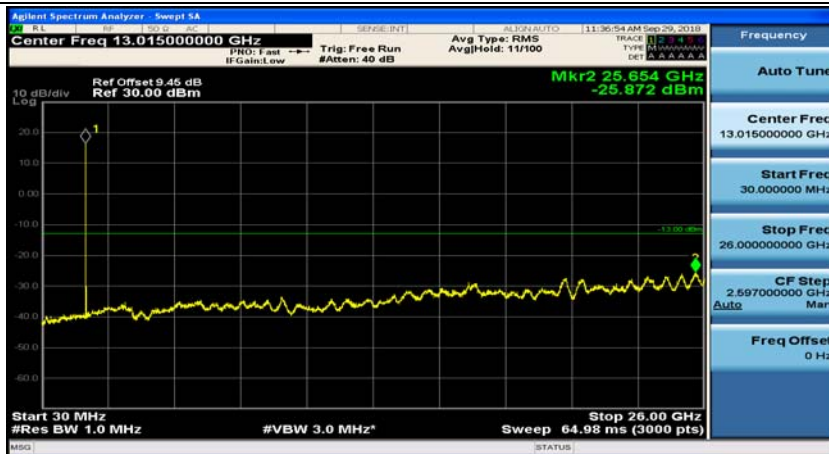

### Channel Bandwidth: 5 MHz

(Channel Bandwidth: 5 MHz)\_MCH\_QPSK\_1RB#0

(Channel Bandwidth: 5 MHz)\_MCH\_QPSK\_1RB#12

(Channel Bandwidth: 5 MHz)\_HCH\_QPSK\_1RB#0

(Channel Bandwidth: 5 MHz)\_HCH\_QPSK\_1RB#12