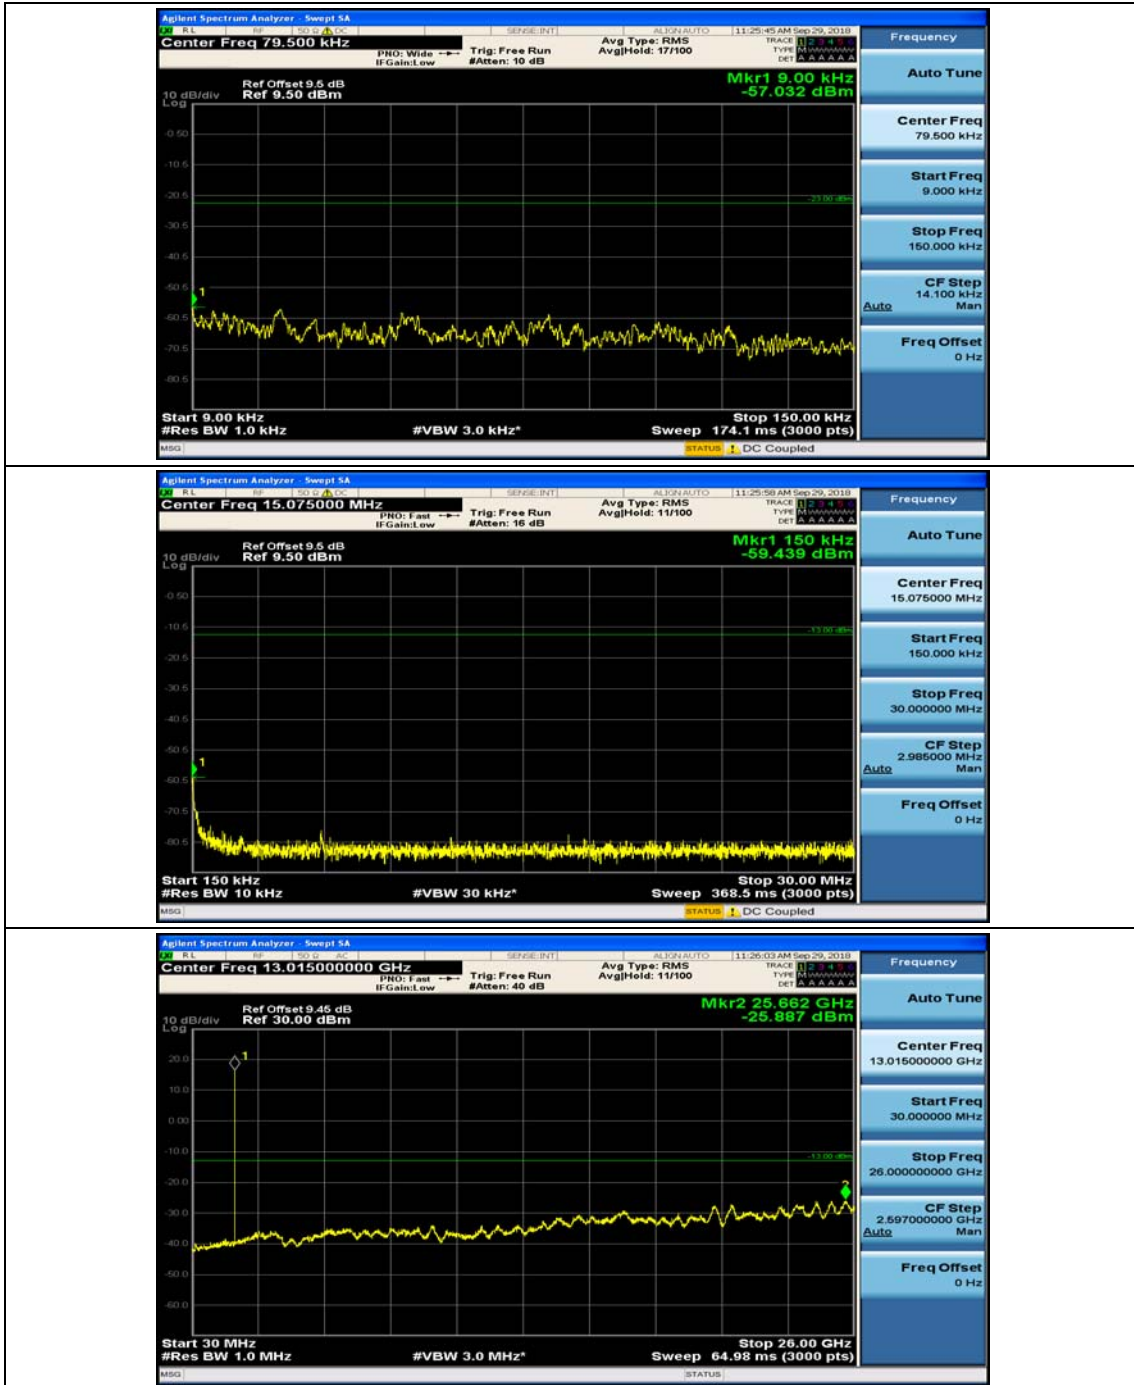

(Channel Bandwidth: 3 MHz)\_HCH\_QPSK\_1RB#0

(Channel Bandwidth: 3 MHz)\_HCH\_QPSK\_1RB#7

(Channel Bandwidth: 3 MHz)\_LCH\_16QAM\_1RB#0

(Channel Bandwidth: 3 MHz)\_LCH\_16QAM\_1RB#7

(Channel Bandwidth: 3 MHz)\_MCH\_16QAM\_1RB#0

(Channel Bandwidth: 3 MHz)\_MCH\_16QAM\_1RB#7

(Channel Bandwidth: 3 MHz)\_HCH\_16QAM\_1RB#0

(Channel Bandwidth: 3 MHz)\_HCH\_16QAM\_1RB#7

### Channel Bandwidth: 5 MHz

(Channel Bandwidth: 5 MHz)\_MCH\_QPSK\_1RB#0

(Channel Bandwidth: 5 MHz)\_MCH\_QPSK\_1RB#12

(Channel Bandwidth: 5 MHz)\_HCH\_QPSK\_1RB#0

(Channel Bandwidth: 5 MHz)\_HCH\_QPSK\_1RB#12