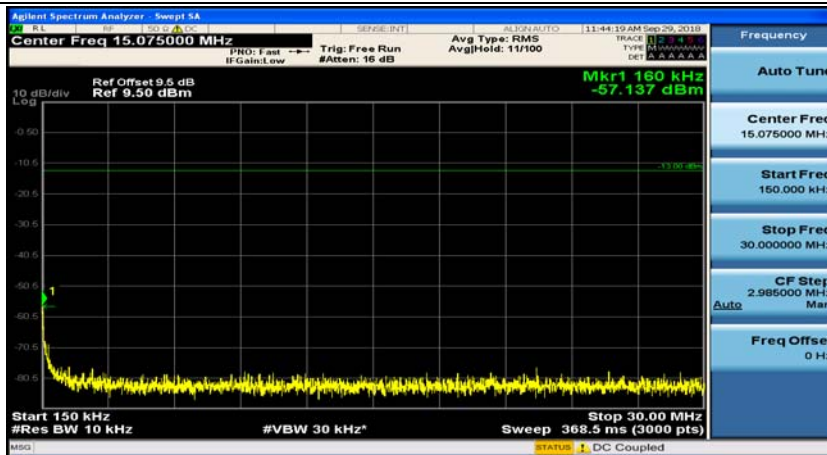

### Channel Bandwidth: 10 MHz

Channel Bandwidth: 10 MHz\_MCH\_QPSK\_1RB#0

Channel Bandwidth: 10 MHz\_MCH\_QPSK\_1RB#24

Channel Bandwidth: 10 MHz\_HCH\_QPSK\_1RB#0

Channel Bandwidth: 10 MHz\_HCH\_QPSK\_1RB#24