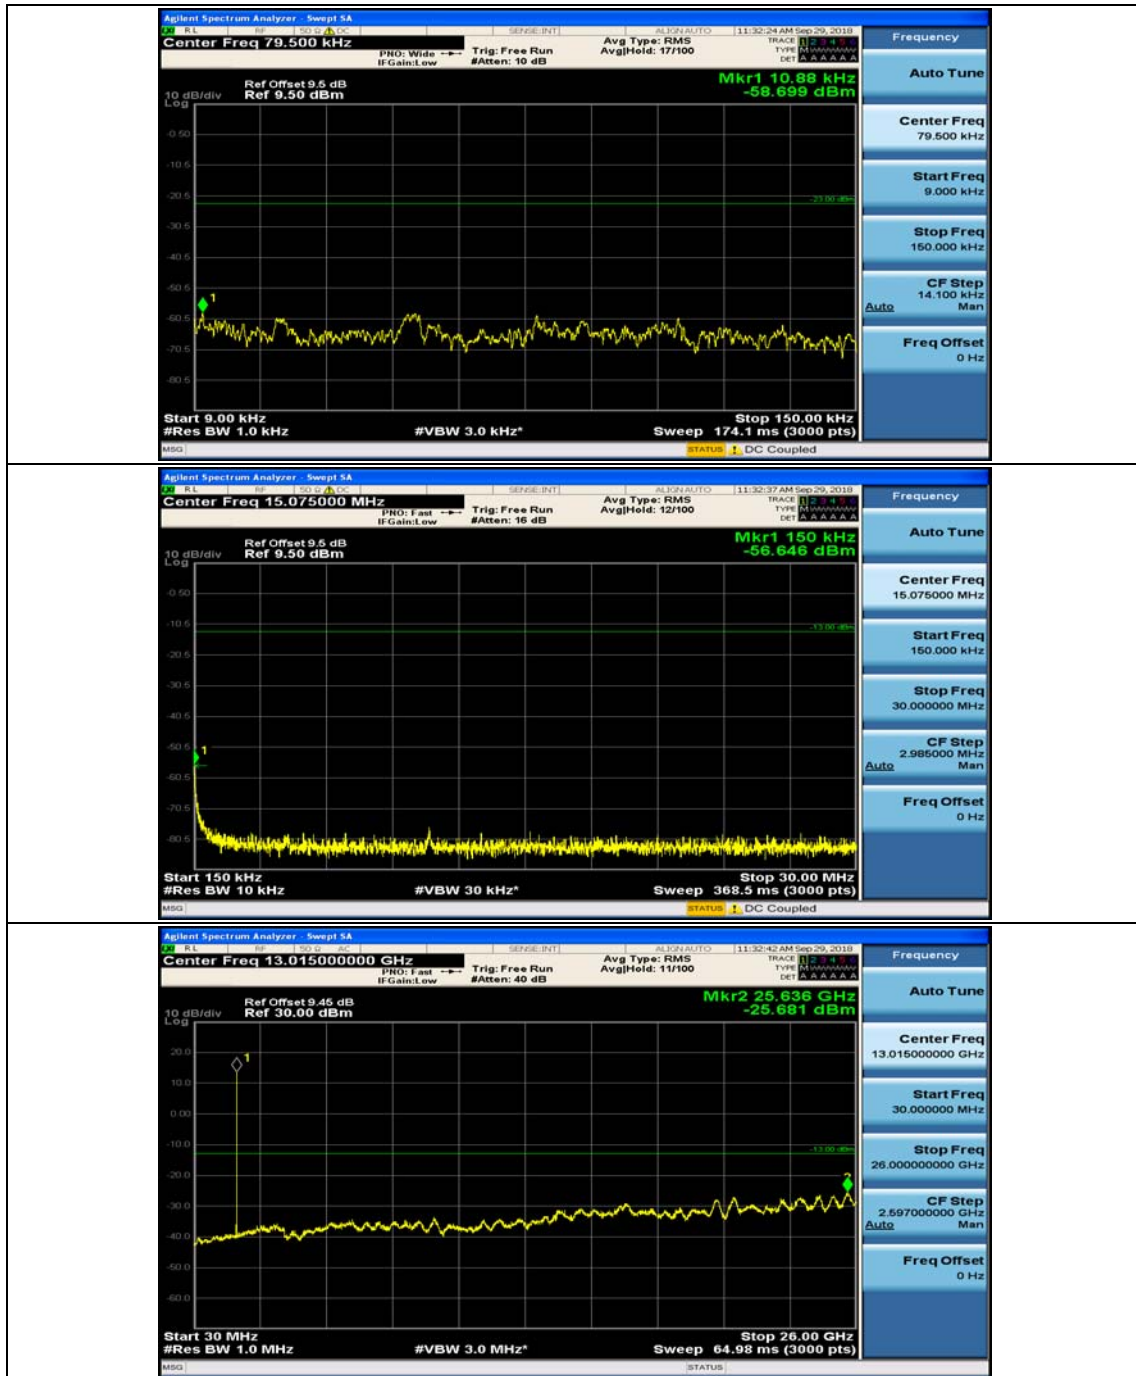

(Channel Bandwidth: 3 MHz)\_HCH\_QPSK\_1RB#0

(Channel Bandwidth: 3 MHz)\_HCH\_QPSK\_1RB#7

(Channel Bandwidth: 3 MHz)\_LCH\_16QAM\_1RB#0

(Channel Bandwidth: 3 MHz)\_LCH\_16QAM\_1RB#7

(Channel Bandwidth: 3 MHz)\_MCH\_16QAM\_1RB#0

(Channel Bandwidth: 3 MHz)\_MCH\_16QAM\_1RB#7

(Channel Bandwidth: 3 MHz)\_HCH\_16QAM\_1RB#0

(Channel Bandwidth: 3 MHz)\_HCH\_16QAM\_1RB#7

### Channel Bandwidth: 5 MHz

(Channel Bandwidth: 5 MHz)\_MCH\_QPSK\_1RB#0

(Channel Bandwidth: 5 MHz)\_MCH\_QPSK\_1RB#12

(Channel Bandwidth: 5 MHz)\_HCH\_QPSK\_1RB#0

(Channel Bandwidth: 5 MHz)\_HCH\_QPSK\_1RB#12