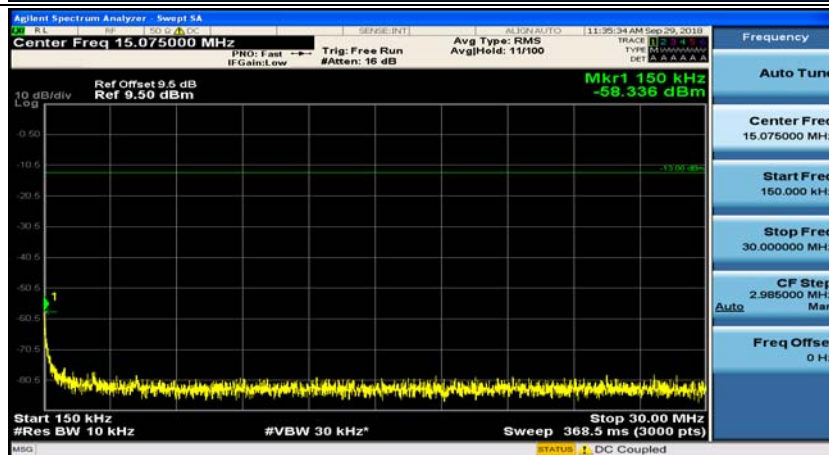

(Channel Bandwidth: 5 MHz)\_LCH\_16QAM\_1RB#0

(Channel Bandwidth: 5 MHz)\_LCH\_16QAM\_1RB#12

(Channel Bandwidth: 5 MHz)\_MCH\_16QAM\_1RB#0

(Channel Bandwidth: 5 MHz)\_MCH\_16QAM\_1RB#12

(Channel Bandwidth: 5 MHz)\_HCH\_16QAM\_1RB#0