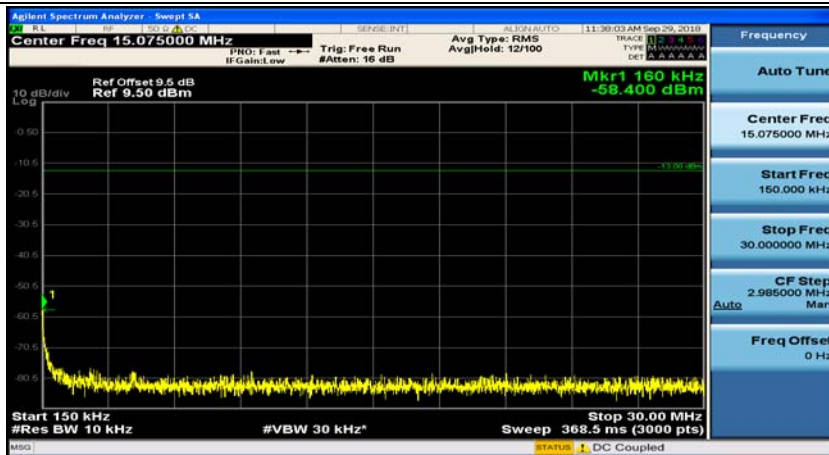

(Channel Bandwidth: 5 MHz)\_LCH\_16QAM\_1RB#0

(Channel Bandwidth: 5 MHz)\_LCH\_16QAM\_1RB#12

(Channel Bandwidth: 5 MHz)\_MCH\_16QAM\_1RB#0

(Channel Bandwidth: 5 MHz)\_MCH\_16QAM\_1RB#12

(Channel Bandwidth: 5 MHz)\_HCH\_16QAM\_1RB#0