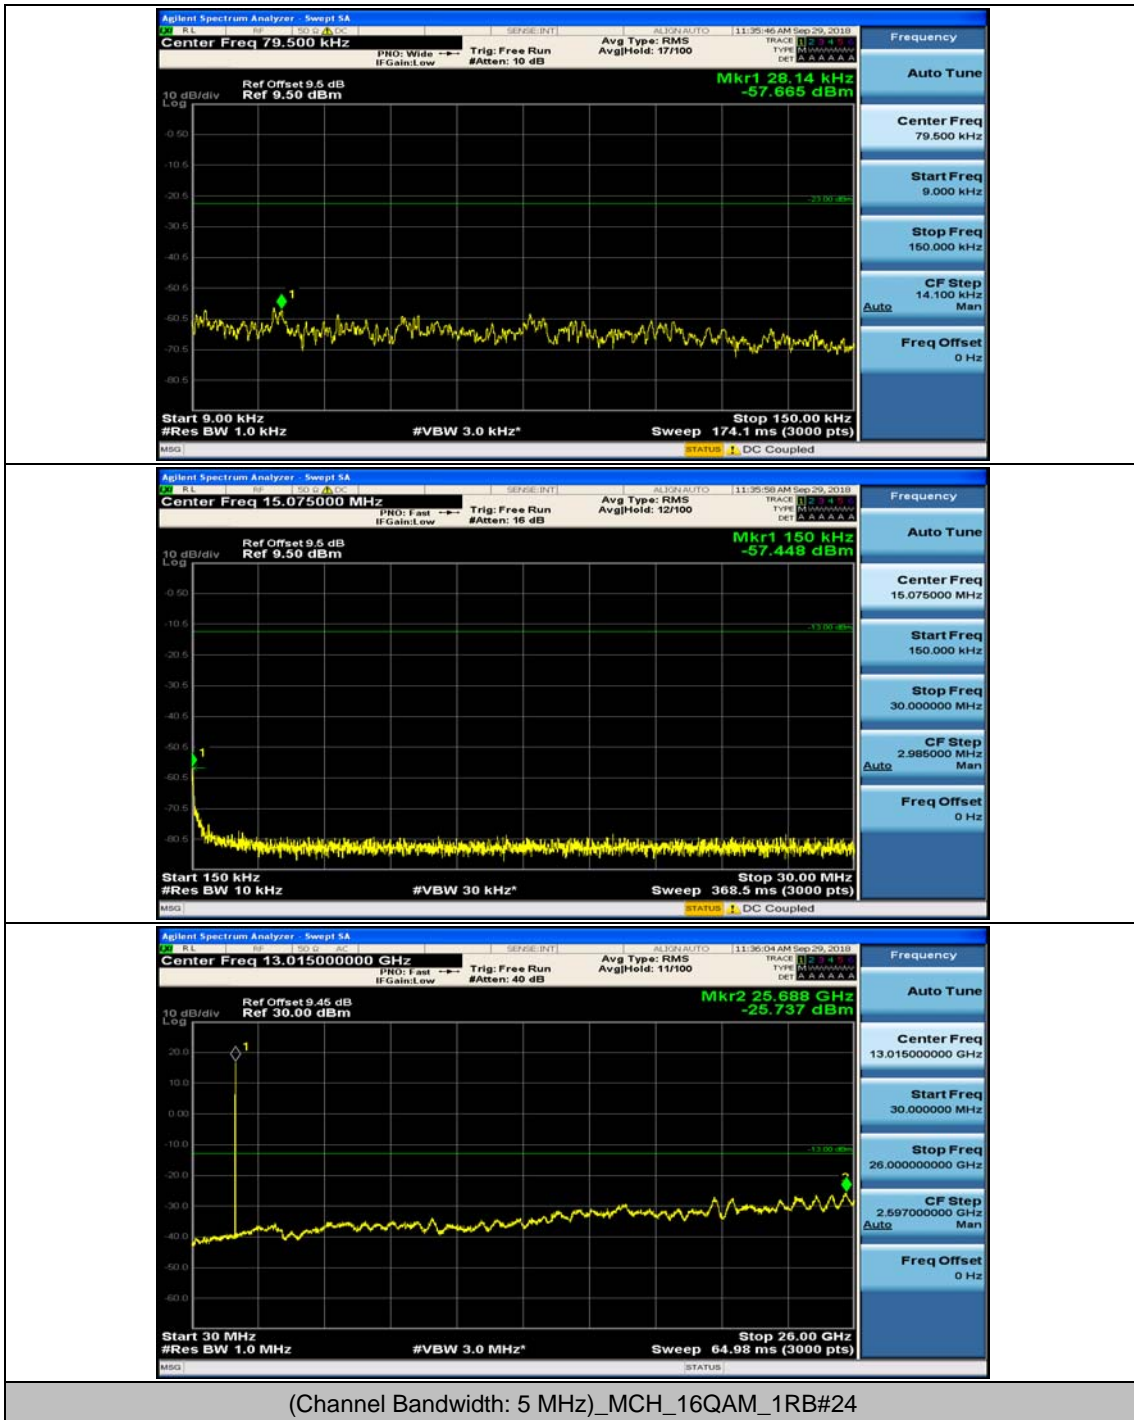

### Channel Bandwidth: 5 MHz

(Channel Bandwidth: 5 MHz)\_MCH\_QPSK\_1RB#0

(Channel Bandwidth: 5 MHz)\_MCH\_QPSK\_1RB#12

(Channel Bandwidth: 5 MHz)\_HCH\_QPSK\_1RB#0

(Channel Bandwidth: 5 MHz)\_HCH\_QPSK\_1RB#12

(Channel Bandwidth: 5 MHz)\_LCH\_16QAM\_1RB#0

(Channel Bandwidth: 5 MHz)\_LCH\_16QAM\_1RB#12

(Channel Bandwidth: 5 MHz)\_MCH\_16QAM\_1RB#0

(Channel Bandwidth: 5 MHz)\_MCH\_16QAM\_1RB#12

(Channel Bandwidth: 5 MHz)\_HCH\_16QAM\_1RB#0

(Channel Bandwidth: 5 MHz)\_HCH\_16QAM\_1RB#12