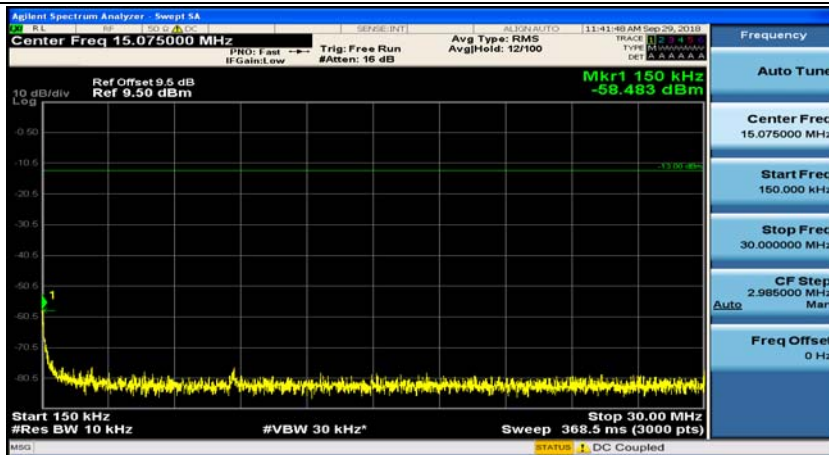

### Channel Bandwidth: 10 MHz

Channel Bandwidth: 10 MHz\_MCH\_QPSK\_1RB#0

Channel Bandwidth: 10 MHz\_MCH\_QPSK\_1RB#24

Channel Bandwidth: 10 MHz\_HCH\_QPSK\_1RB#0

Channel Bandwidth: 10 MHz\_HCH\_QPSK\_1RB#24