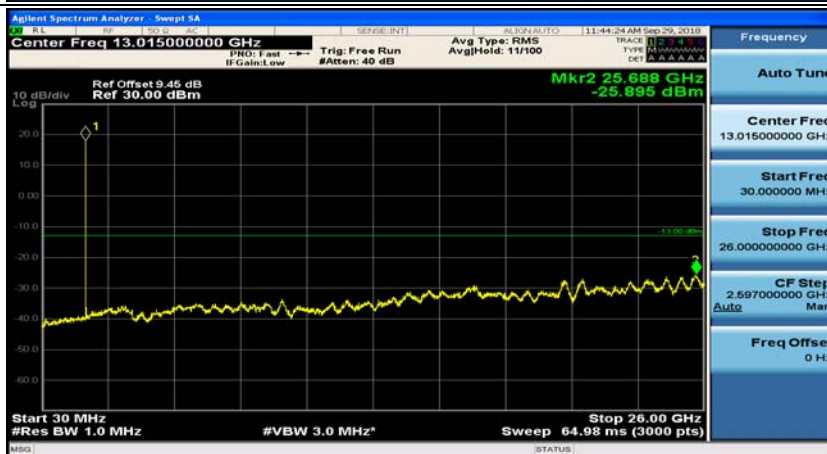

### Channel Bandwidth: 10 MHz

Channel Bandwidth: 10 MHz\_MCH\_QPSK\_1RB#0

Channel Bandwidth: 10 MHz\_MCH\_QPSK\_1RB#24

Channel Bandwidth: 10 MHz\_HCH\_QPSK\_1RB#0

Channel Bandwidth: 10 MHz\_HCH\_QPSK\_1RB#24