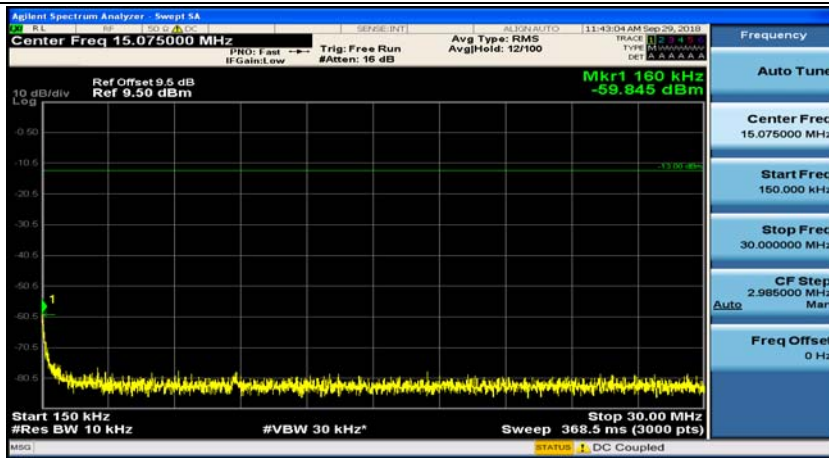

Channel Bandwidth: 10 MHz\_LCH\_16QAM\_1RB#0

Channel Bandwidth: 10 MHz\_LCH\_16QAM\_1RB#24

Channel Bandwidth: 10 MHz\_MCH\_16QAM\_1RB#0

Channel Bandwidth: 10 MHz\_MCH\_16QAM\_1RB#24