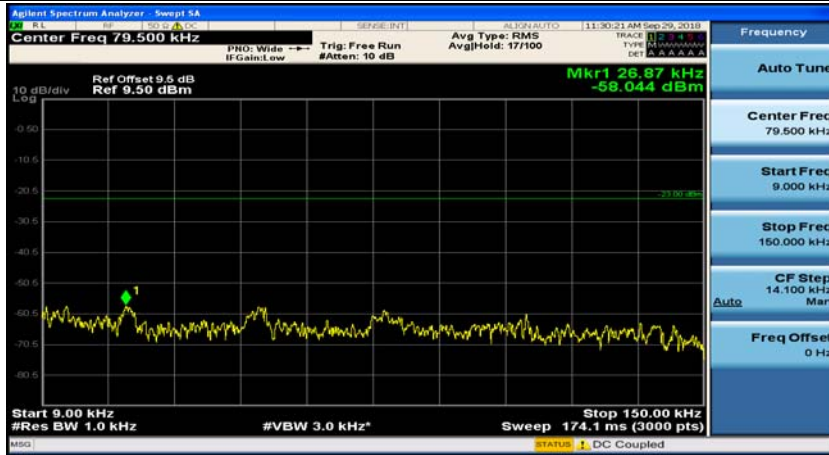

(Channel Bandwidth: 3 MHz)\_HCH\_QPSK\_1RB#0

(Channel Bandwidth: 3 MHz)\_HCH\_QPSK\_1RB#7

(Channel Bandwidth: 3 MHz)\_LCH\_16QAM\_1RB#0

(Channel Bandwidth: 3 MHz)\_LCH\_16QAM\_1RB#7

(Channel Bandwidth: 3 MHz)\_MCH\_16QAM\_1RB#0

(Channel Bandwidth: 3 MHz)\_MCH\_16QAM\_1RB#7

(Channel Bandwidth: 3 MHz)\_HCH\_16QAM\_1RB#0

(Channel Bandwidth: 3 MHz)\_HCH\_16QAM\_1RB#7