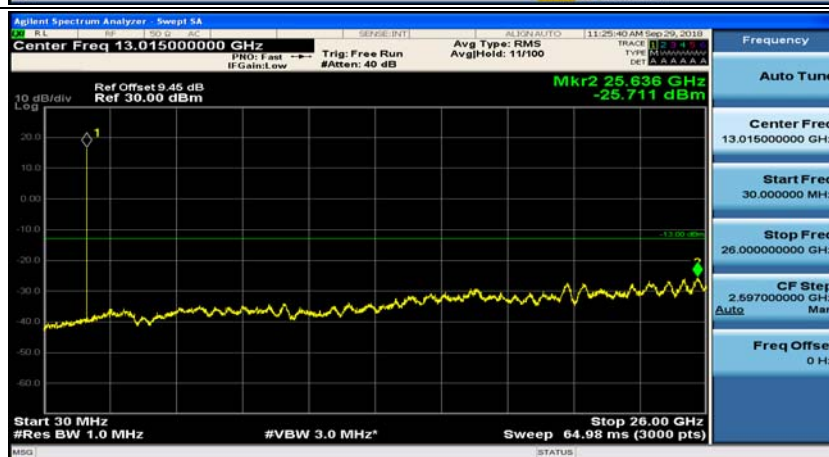

(Channel Bandwidth: 3 MHz)\_HCH\_QPSK\_1RB#0

(Channel Bandwidth: 3 MHz)\_HCH\_QPSK\_1RB#7

(Channel Bandwidth: 3 MHz)\_LCH\_16QAM\_1RB#0

(Channel Bandwidth: 3 MHz)\_LCH\_16QAM\_1RB#7

(Channel Bandwidth: 3 MHz)\_MCH\_16QAM\_1RB#0

(Channel Bandwidth: 3 MHz)\_MCH\_16QAM\_1RB#7

(Channel Bandwidth: 3 MHz)\_HCH\_16QAM\_1RB#0

(Channel Bandwidth: 3 MHz)\_HCH\_16QAM\_1RB#7