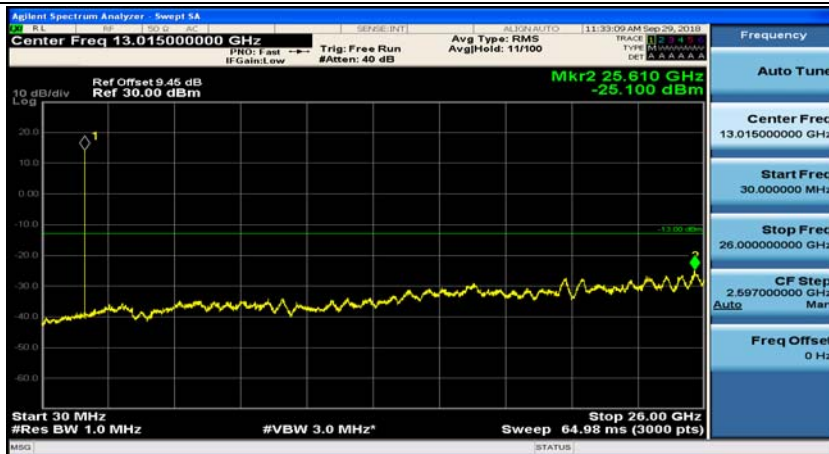

(Channel Bandwidth: 5 MHz)_LCH_16QAM_1RB#12