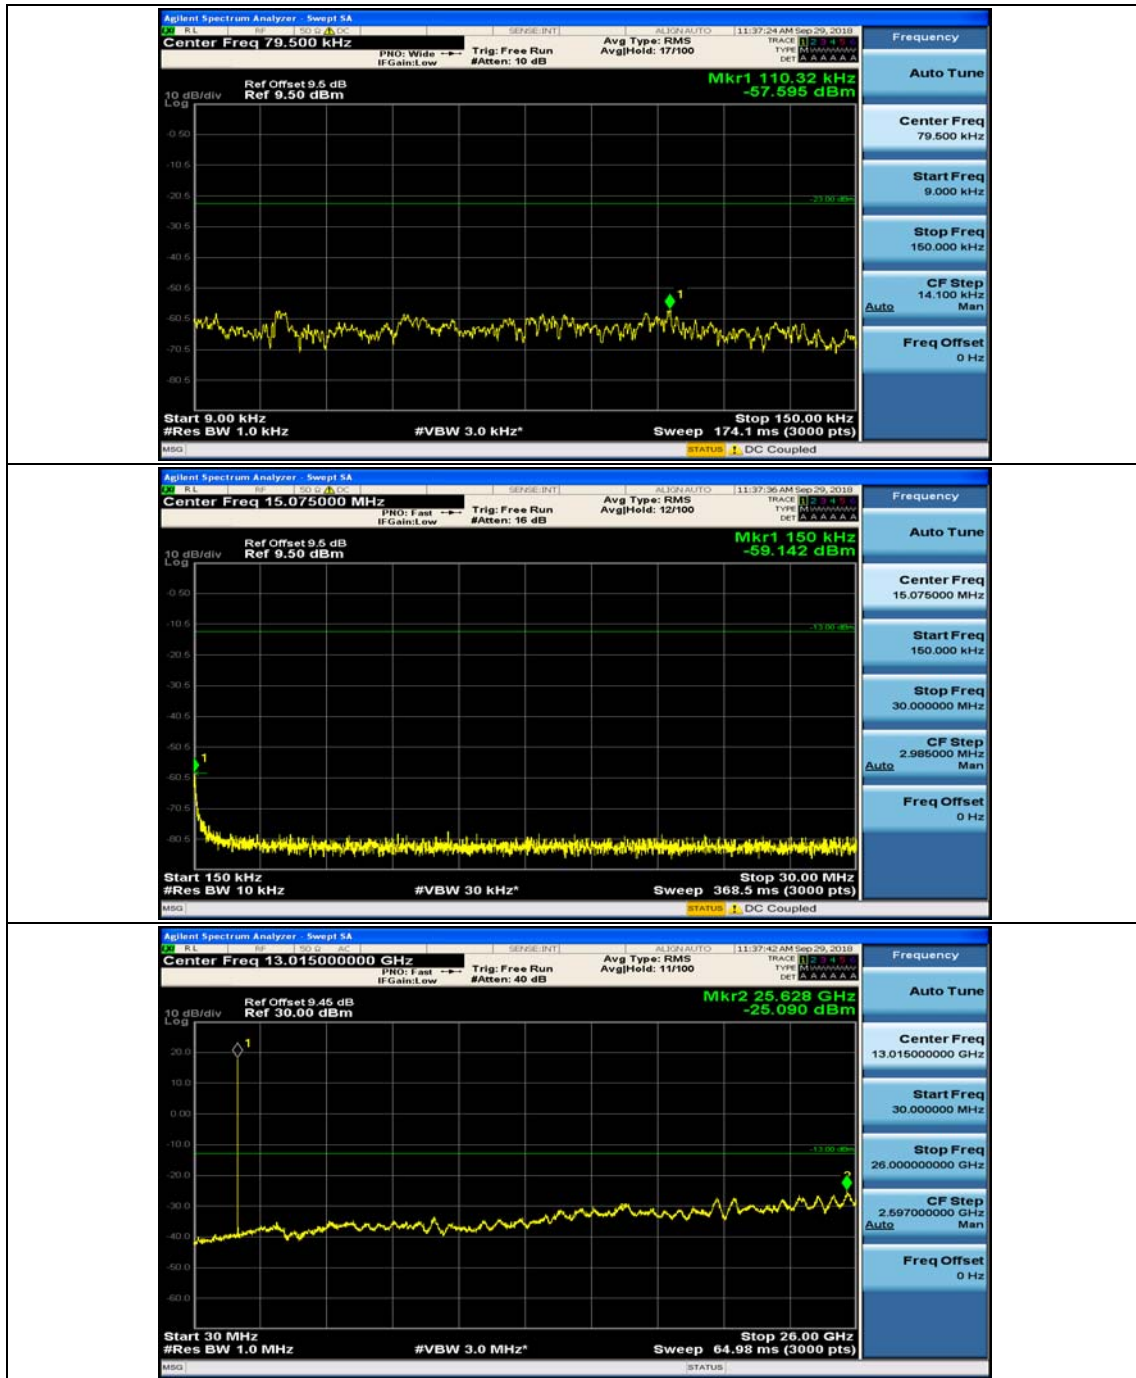

### Channel Bandwidth: 5 MHz

(Channel Bandwidth: 5 MHz)\_MCH\_QPSK\_1RB#0

(Channel Bandwidth: 5 MHz)\_MCH\_QPSK\_1RB#12

(Channel Bandwidth: 5 MHz)\_HCH\_QPSK\_1RB#0

(Channel Bandwidth: 5 MHz)\_HCH\_QPSK\_1RB#12

(Channel Bandwidth: 5 MHz)\_LCH\_16QAM\_1RB#0

(Channel Bandwidth: 5 MHz)\_LCH\_16QAM\_1RB#12

(Channel Bandwidth: 5 MHz)\_MCH\_16QAM\_1RB#0

(Channel Bandwidth: 5 MHz)\_MCH\_16QAM\_1RB#12

(Channel Bandwidth: 5 MHz)\_HCH\_16QAM\_1RB#0