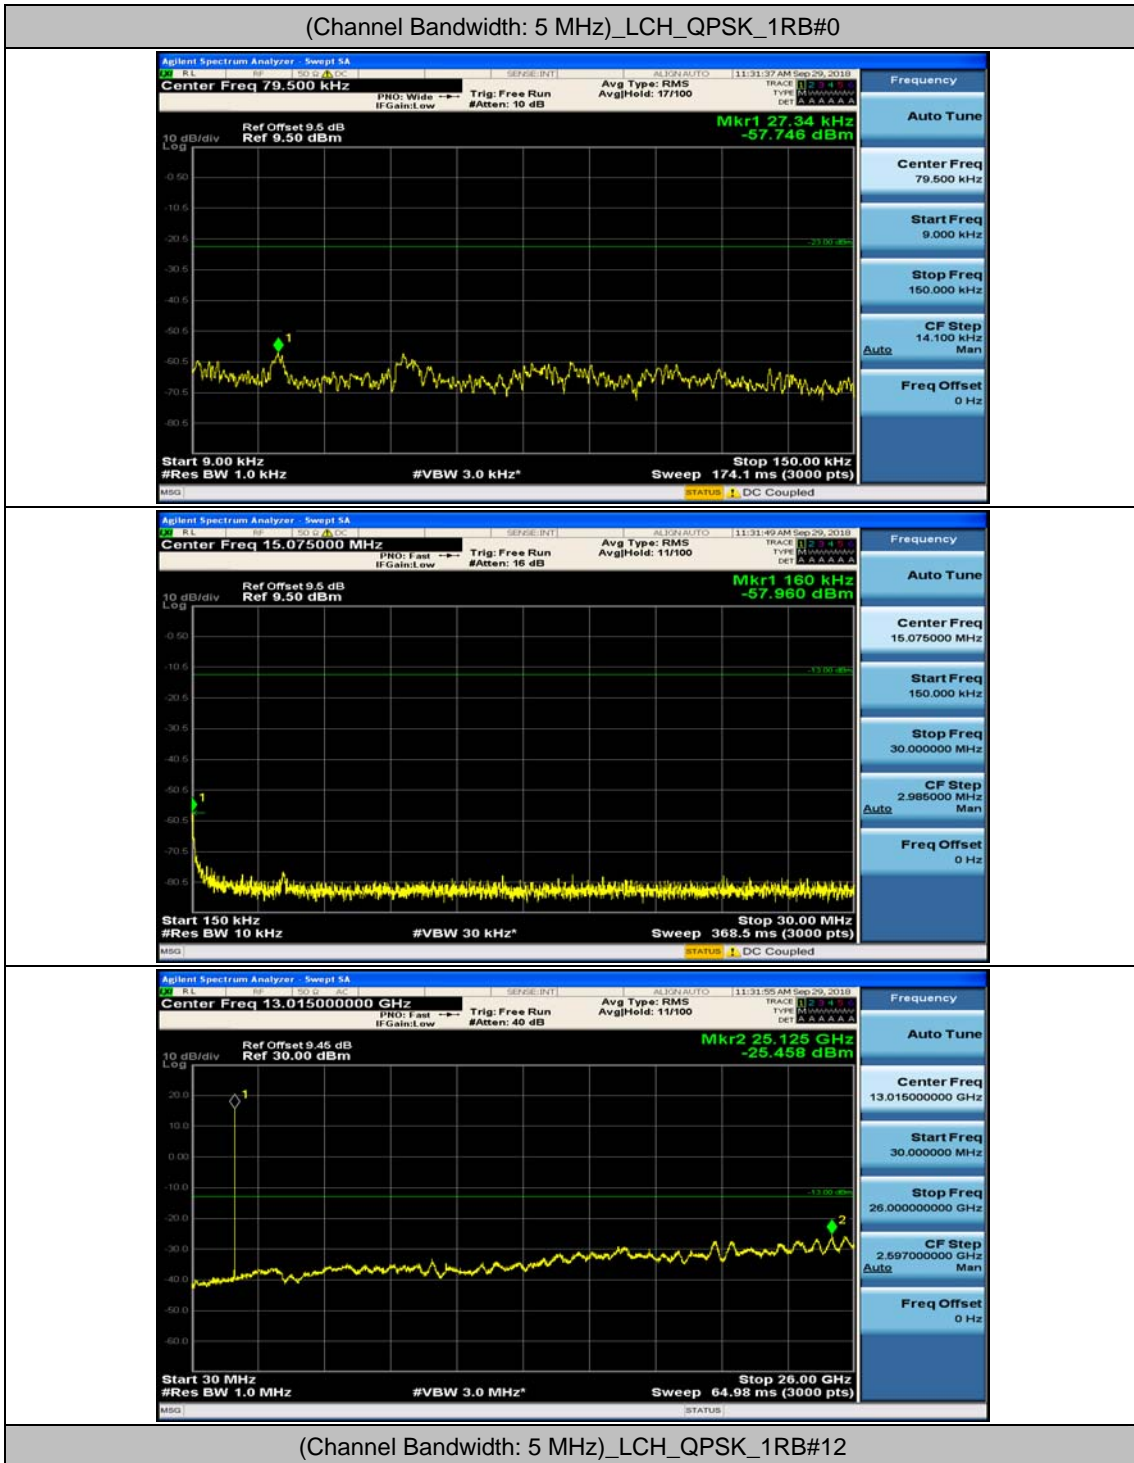

(Channel Bandwidth: 3 MHz)\_HCH\_QPSK\_1RB#0

(Channel Bandwidth: 3 MHz)\_HCH\_QPSK\_1RB#7

(Channel Bandwidth: 3 MHz)\_LCH\_16QAM\_1RB#0

(Channel Bandwidth: 3 MHz)\_LCH\_16QAM\_1RB#7

(Channel Bandwidth: 3 MHz)\_MCH\_16QAM\_1RB#0

(Channel Bandwidth: 3 MHz)\_MCH\_16QAM\_1RB#7

(Channel Bandwidth: 3 MHz)\_HCH\_16QAM\_1RB#0

(Channel Bandwidth: 3 MHz)\_HCH\_16QAM\_1RB#7

### Channel Bandwidth: 5 MHz

(Channel Bandwidth: 5 MHz)\_MCH\_QPSK\_1RB#0

(Channel Bandwidth: 5 MHz)\_MCH\_QPSK\_1RB#12

(Channel Bandwidth: 5 MHz)\_HCH\_QPSK\_1RB#0

(Channel Bandwidth: 5 MHz)\_HCH\_QPSK\_1RB#12