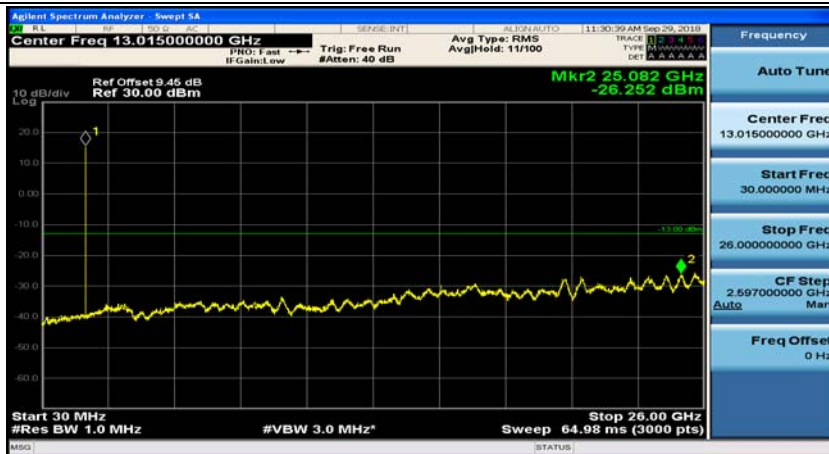

(Channel Bandwidth: 3 MHz)\_HCH\_QPSK\_1RB#0

(Channel Bandwidth: 3 MHz)\_HCH\_QPSK\_1RB#7

(Channel Bandwidth: 3 MHz)\_LCH\_16QAM\_1RB#0

(Channel Bandwidth: 3 MHz)\_LCH\_16QAM\_1RB#7

(Channel Bandwidth: 3 MHz)\_MCH\_16QAM\_1RB#0

(Channel Bandwidth: 3 MHz)\_MCH\_16QAM\_1RB#7

(Channel Bandwidth: 3 MHz)\_HCH\_16QAM\_1RB#0

(Channel Bandwidth: 3 MHz)\_HCH\_16QAM\_1RB#7