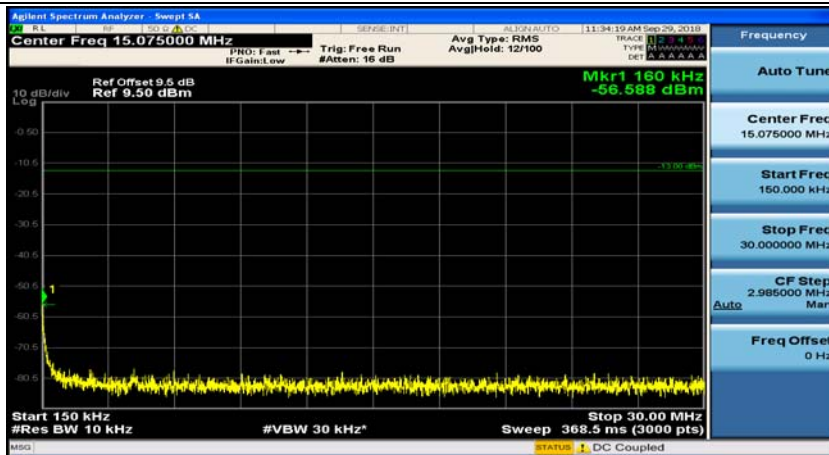

(Channel Bandwidth: 3 MHz)\_MCH\_16QAM\_1RB#7

(Channel Bandwidth: 3 MHz)\_HCH\_16QAM\_1RB#0

(Channel Bandwidth: 3 MHz)\_HCH\_16QAM\_1RB#7

### Channel Bandwidth: 5 MHz

(Channel Bandwidth: 5 MHz)\_MCH\_QPSK\_1RB#0

(Channel Bandwidth: 5 MHz)\_MCH\_QPSK\_1RB#12

(Channel Bandwidth: 5 MHz)\_HCH\_QPSK\_1RB#0

(Channel Bandwidth: 5 MHz)\_HCH\_QPSK\_1RB#12