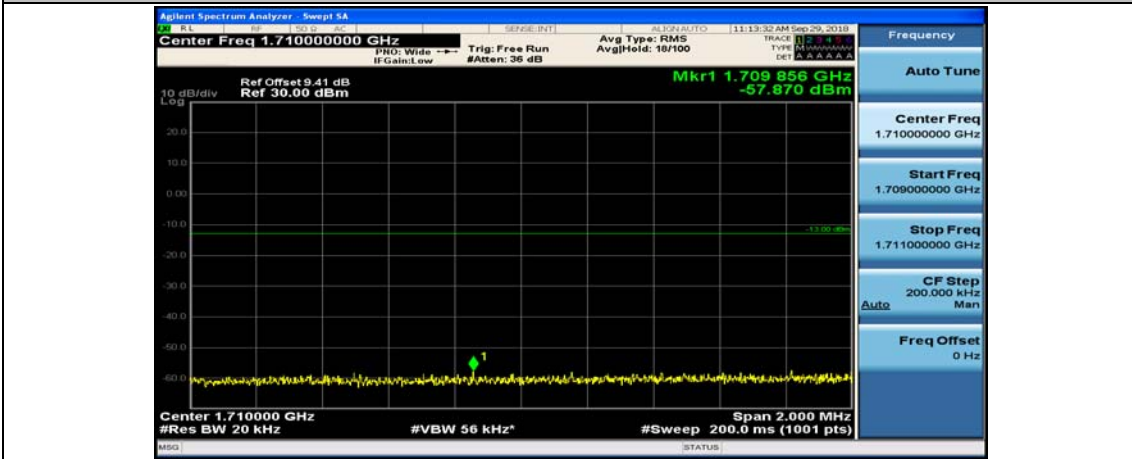

(Channel Bandwidth:20 MHz)_HCH_QPSK_50RB#50

(Channel Bandwidth:20 MHz)_HCH_QPSK_100RB#0

(Channel Bandwidth:20 MHz)_LCH_16QAM_1RB#0

(Channel Bandwidth:20 MHz)_LCH_16QAM_1RB#49

(Channel Bandwidth:20 MHz)_LCH_16QAM_1RB#99