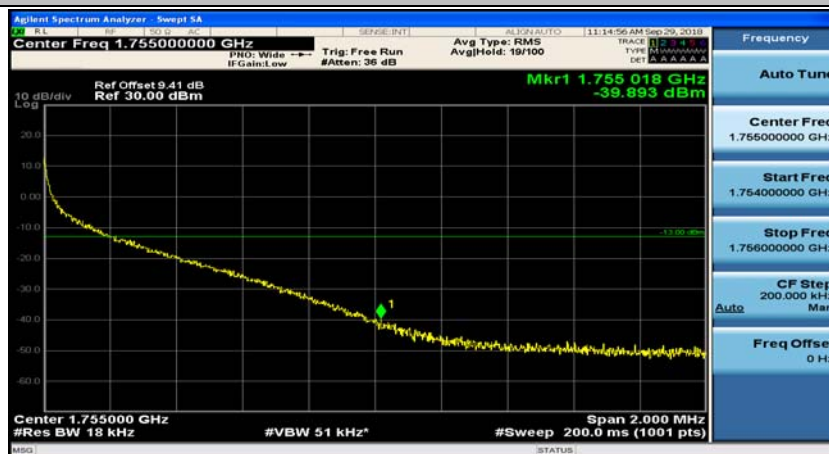

(Channel Bandwidth:20 MHz)_HCH_QPSK_1RB#99