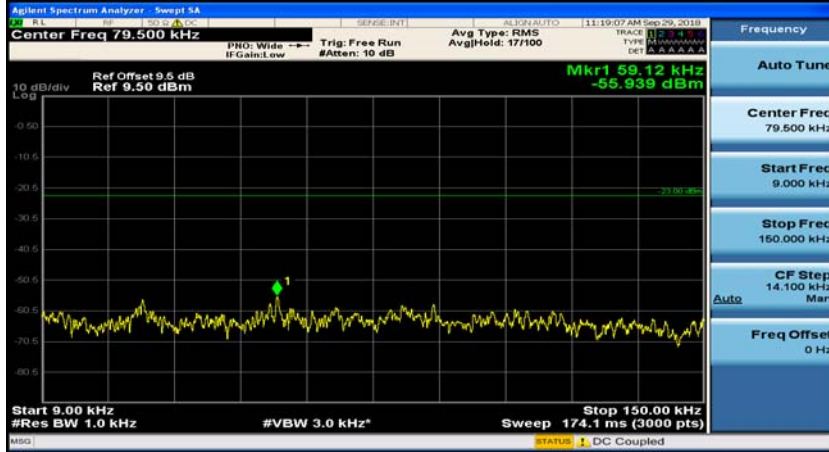

(Channel Bandwidth:20 MHz)_HCH_16QAM_100RB#0

Appendix E: Conducted Spurious Emission

Test Graphs

Channel Bandwidth: 1.4 MHz

(Channel Bandwidth: 1.4 MHz)_MCH_QPSK_1RB#0

(Channel Bandwidth: 1.4 MHz)_MCH_QPSK_1RB#3