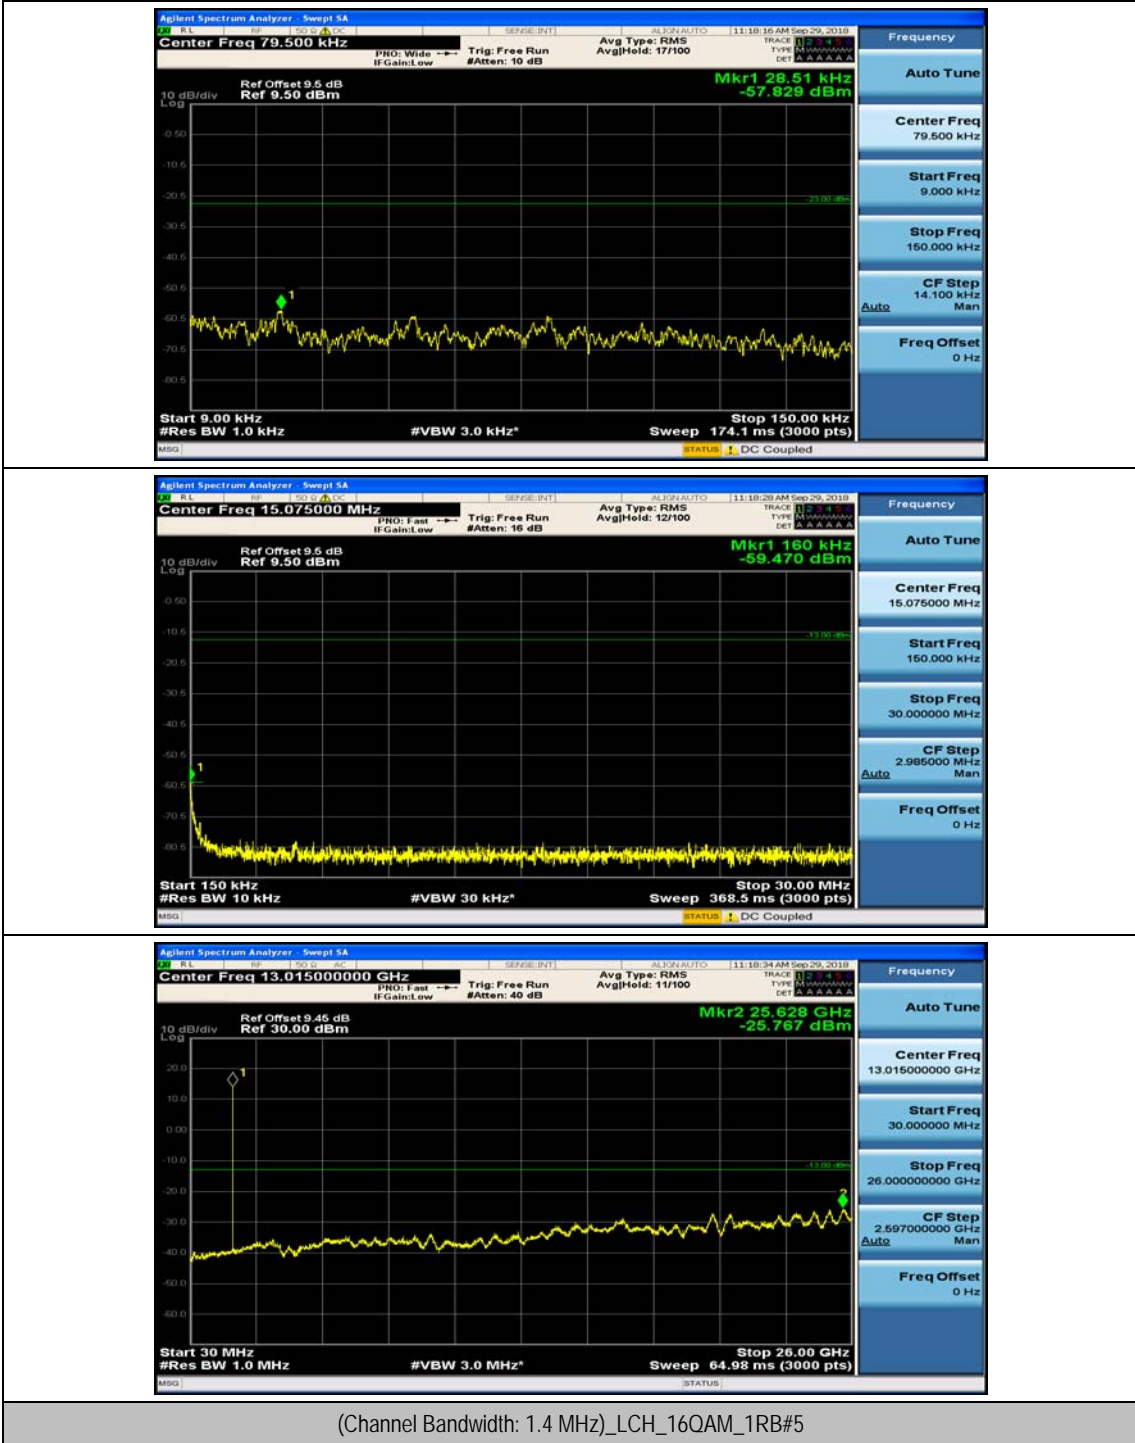

(Channel Bandwidth: 1.4 MHz)_HCH_QPSK_1RB#0

(Channel Bandwidth: 1.4 MHz)_HCH_QPSK_1RB#3

(Channel Bandwidth: 1.4 MHz)_LCH_16QAM_1RB#0

(Channel Bandwidth: 1.4 MHz)_LCH_16QAM_1RB#3

(Channel Bandwidth: 1.4 MHz)_MCH_16QAM_1RB#0