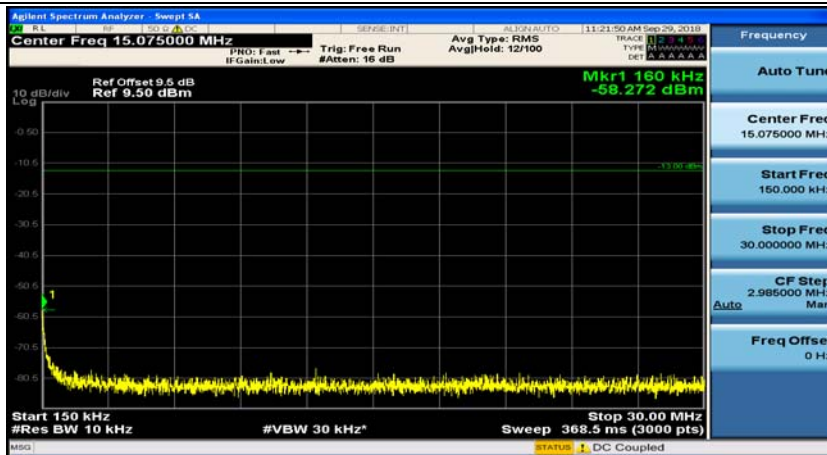

(Channel Bandwidth: 1.4 MHz)_HCH_QPSK_1RB#0

(Channel Bandwidth: 1.4 MHz)_HCH_QPSK_1RB#3