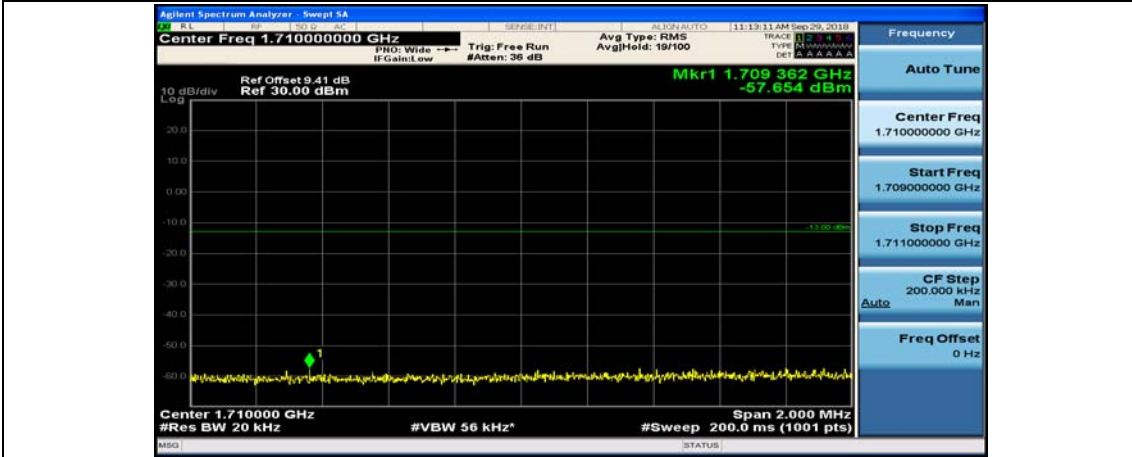

(Channel Bandwidth:15 MHz)_HCH_16QAM_37RB#0

(Channel Bandwidth:15 MHz)_HCH_16QAM_37RB#18

(Channel Bandwidth:15 MHz)_HCH_16QAM_37RB#38

(Channel Bandwidth:15 MHz)_HCH_16QAM_75RB#0

Channel Bandwidth: 20 MHz

(Channel Bandwidth:20 MHz)_LCH_QPSK_1RB#49