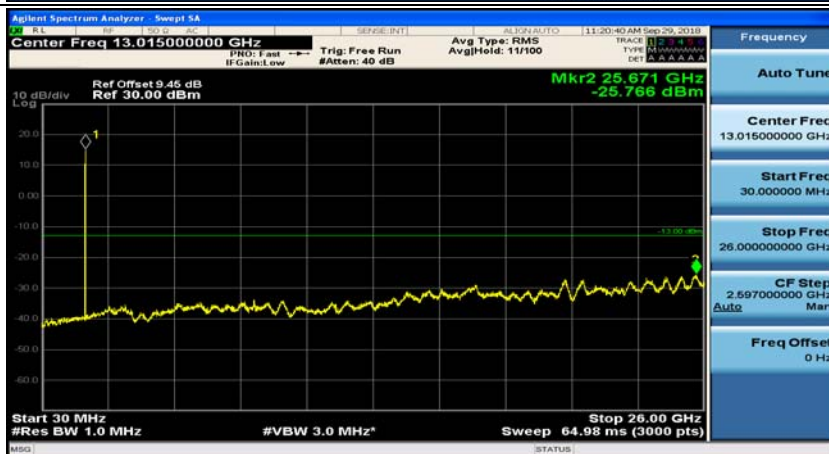

(Channel Bandwidth: 1.4 MHz)_HCH_QPSK_1RB#0

(Channel Bandwidth: 1.4 MHz)_HCH_QPSK_1RB#3

(Channel Bandwidth: 1.4 MHz)_LCH_16QAM_1RB#0

(Channel Bandwidth: 1.4 MHz)_LCH_16QAM_1RB#3

(Channel Bandwidth: 1.4 MHz)_MCH_16QAM_1RB#0