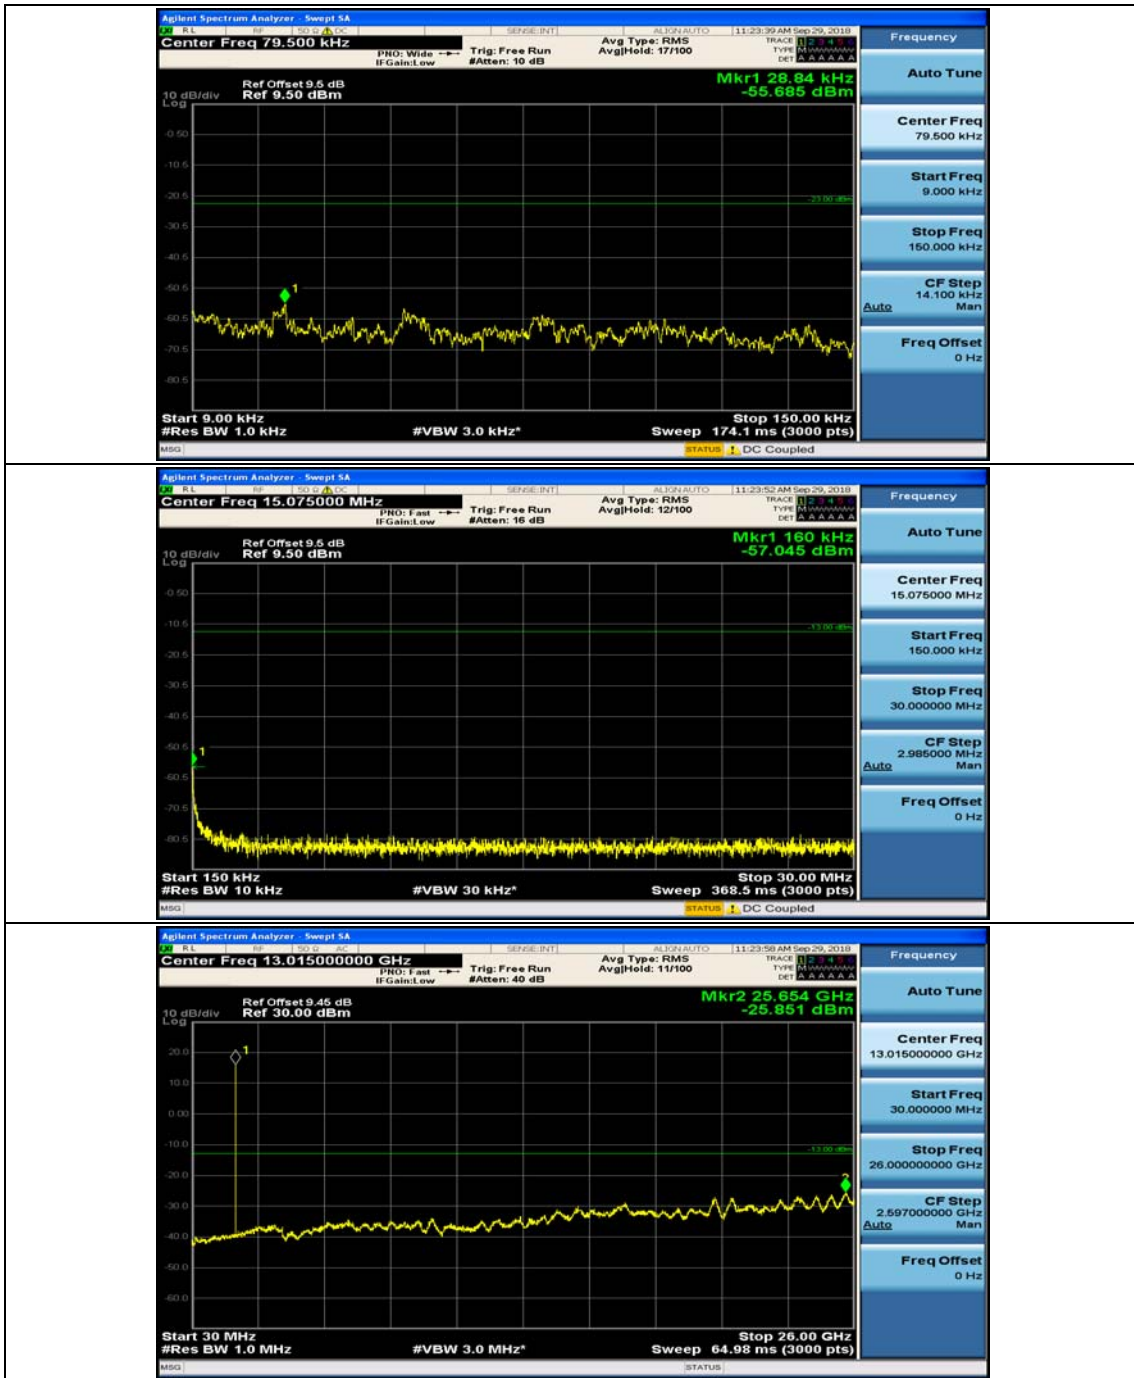

(Channel Bandwidth: 1.4 MHz)_MCH_16QAM_1RB#3

(Channel Bandwidth: 1.4 MHz)_HCH_16QAM_1RB#0

(Channel Bandwidth: 1.4 MHz)_HCH_16QAM_1RB#3

Channel Bandwidth: 3 MHz

(Channel Bandwidth: 3 MHz)_MCH_QPSK_1RB#0

(Channel Bandwidth: 3 MHz)_MCH_QPSK_1RB#7