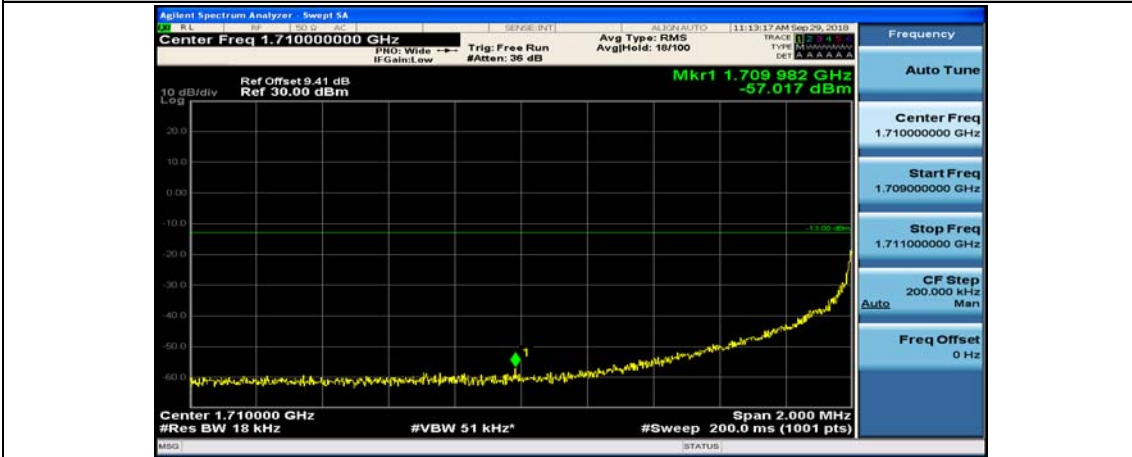

(Channel Bandwidth:20 MHz)_LCH_QPSK_1RB#99