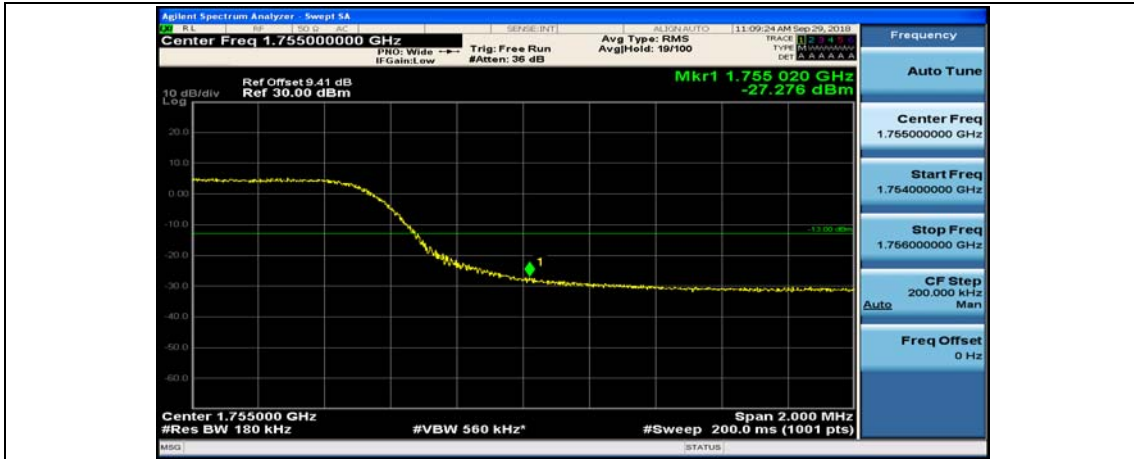

Channel Bandwidth: 10 MHz_HCH_16QAM_25RB#0

Channel Bandwidth: 10 MHz_HCH_16QAM_25RB#12

Channel Bandwidth: 10 MHz_HCH_16QAM_25RB#25

Channel Bandwidth: 10 MHz_HCH_16QAM_50RB#0

Channel Bandwidth: 15 MHz

(Channel Bandwidth:15 MHz)_LCH_QPSK_1RB#0

(Channel Bandwidth:15 MHz)_LCH_QPSK_1RB#37

(Channel Bandwidth:15 MHz)_LCH_QPSK_1RB#74

(Channel Bandwidth:15 MHz)_LCH_QPSK_37RB#0

(Channel Bandwidth:15 MHz)_LCH_QPSK_37RB#18

(Channel Bandwidth:15 MHz)_LCH_QPSK_37RB#38