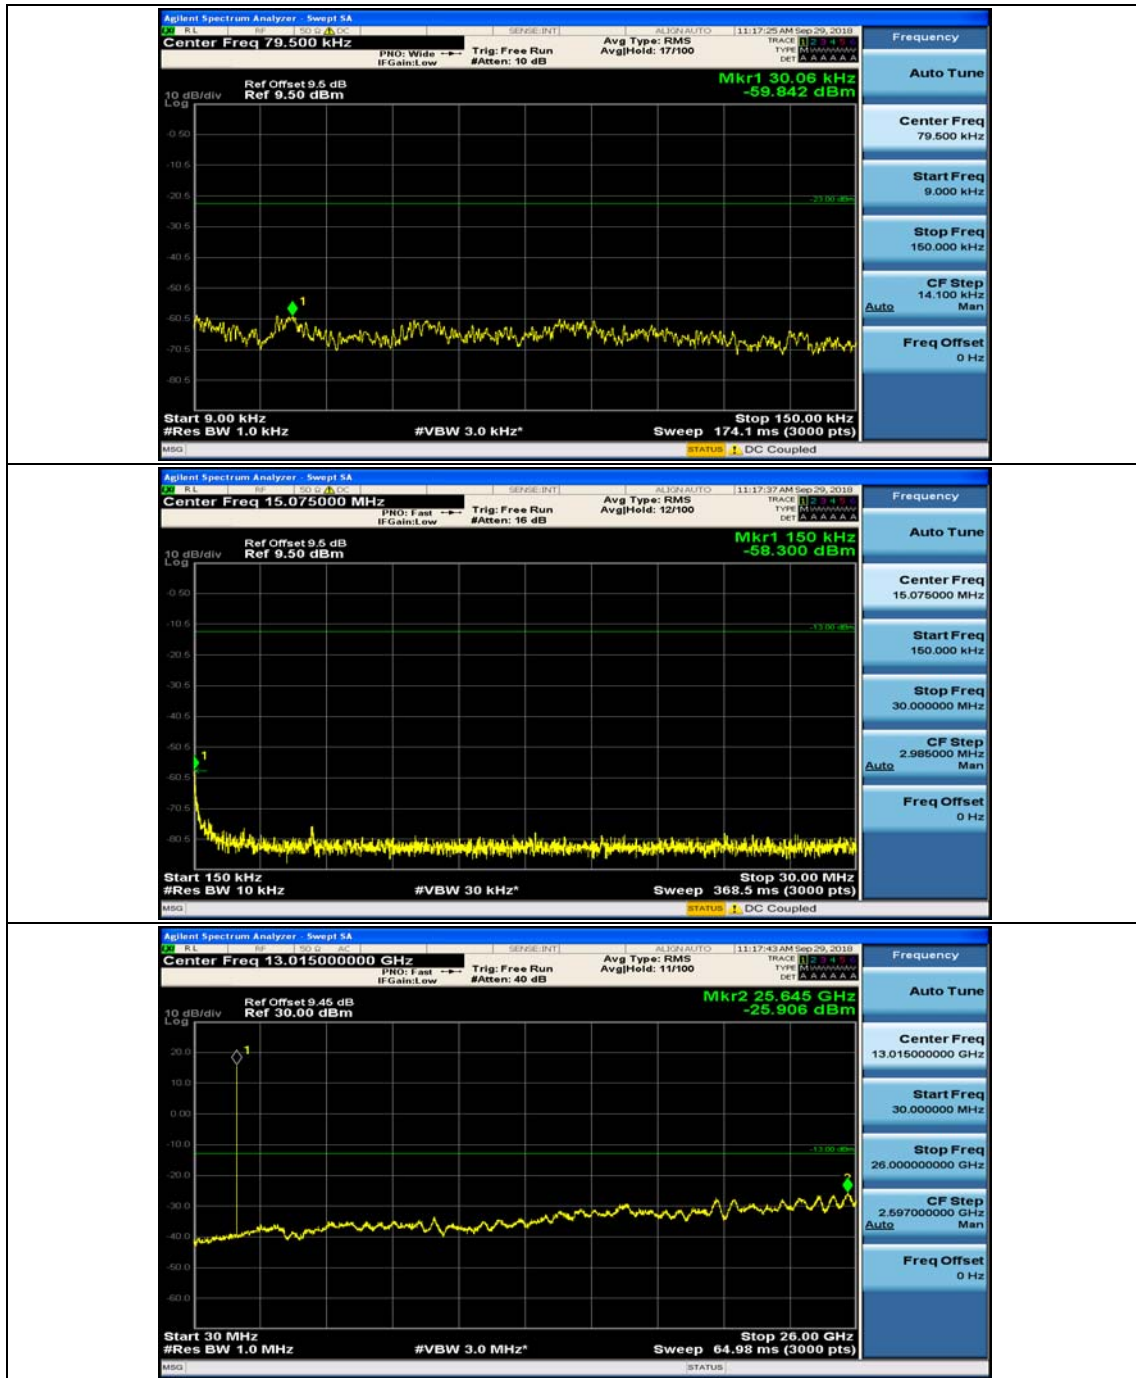

(Channel Bandwidth:20 MHz)_HCH_16QAM_100RB#0

Appendix E: Conducted Spurious Emission

Test Graphs

Channel Bandwidth: 1.4 MHz

(Channel Bandwidth: 1.4 MHz)_MCH_QPSK_1RB#0

(Channel Bandwidth: 1.4 MHz)_MCH_QPSK_1RB#3