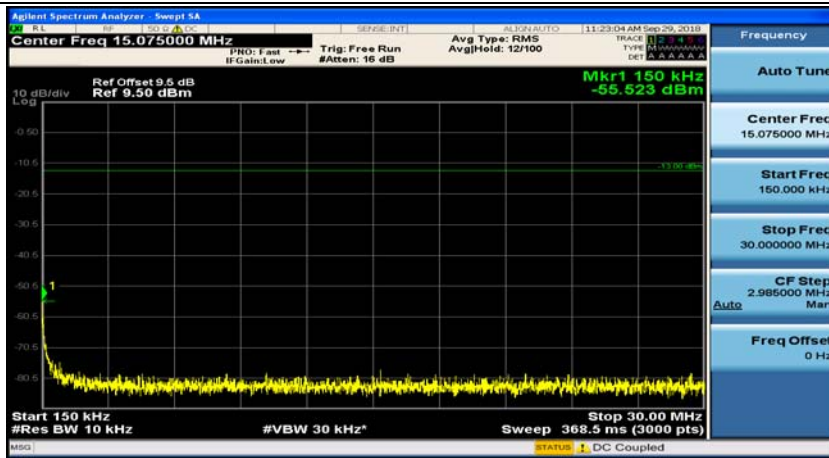

(Channel Bandwidth: 1.4 MHz)_HCH_16QAM_1RB#0