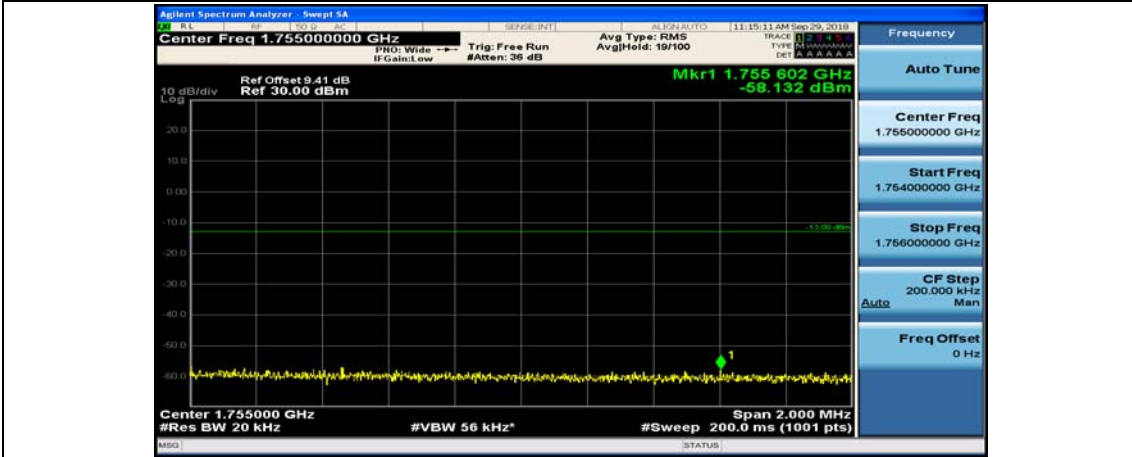

(Channel Bandwidth:20 MHz)_HCH_16QAM_1RB#49