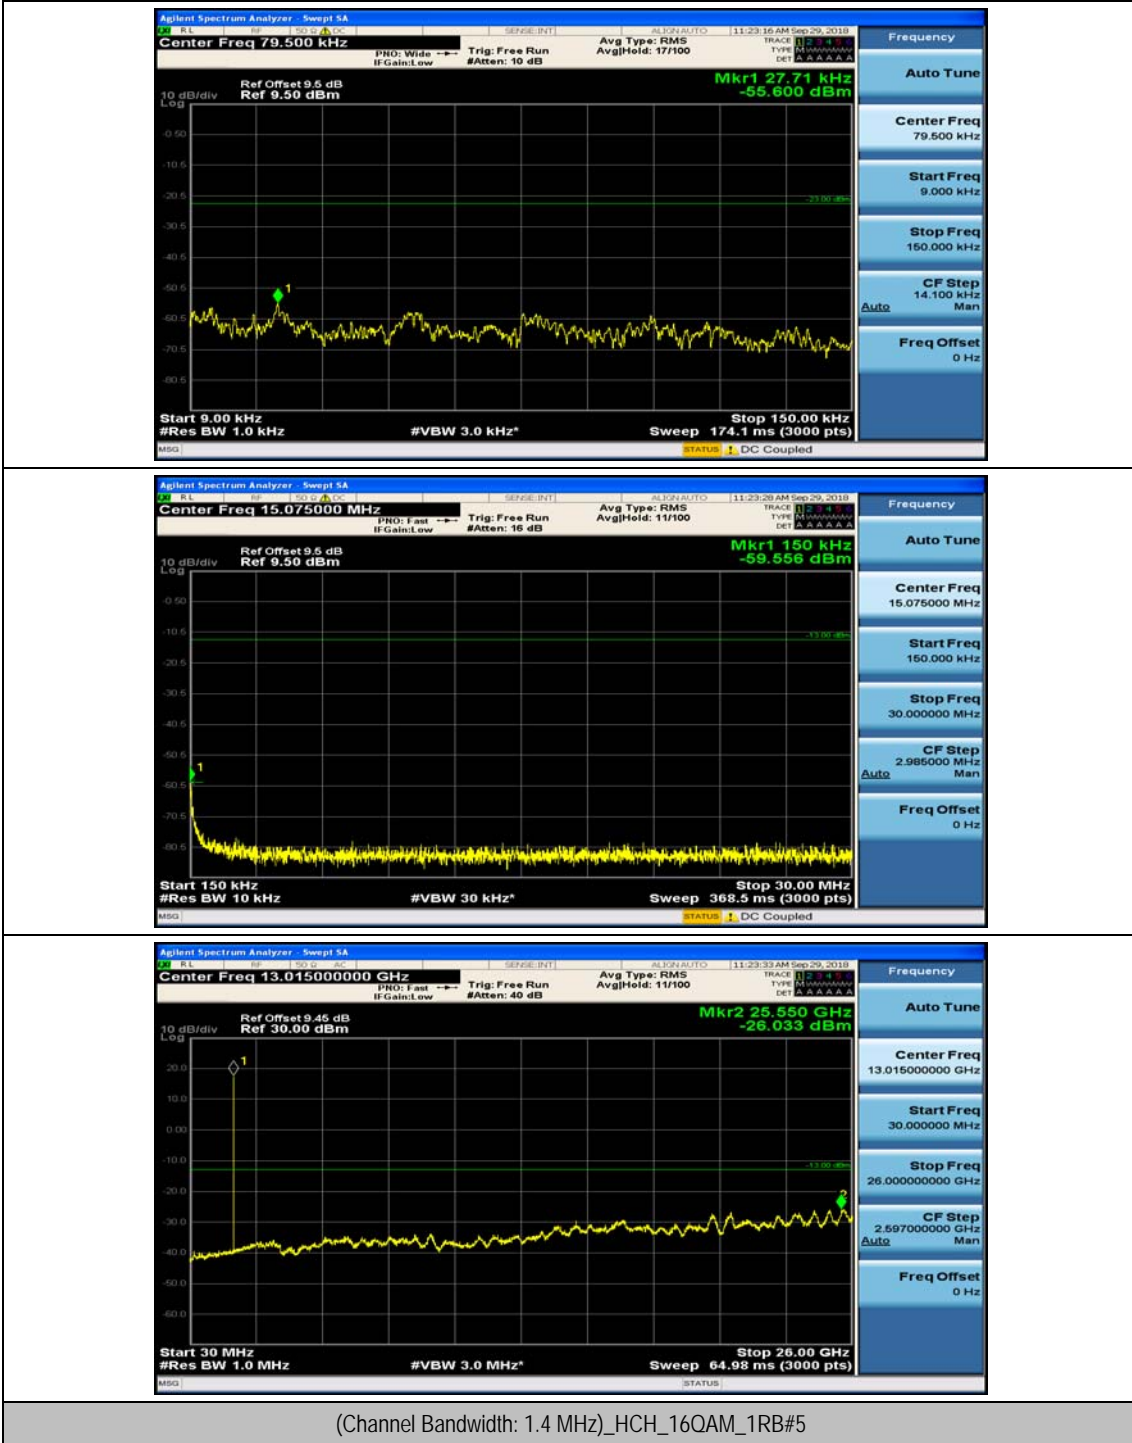

(Channel Bandwidth: 1.4 MHz)_MCH_16QAM_1RB#3

(Channel Bandwidth: 1.4 MHz)_HCH_16QAM_1RB#0

(Channel Bandwidth: 1.4 MHz)_HCH_16QAM_1RB#3

Channel Bandwidth: 3 MHz

(Channel Bandwidth: 3 MHz)_MCH_QPSK_1RB#0

(Channel Bandwidth: 3 MHz)_MCH_QPSK_1RB#7