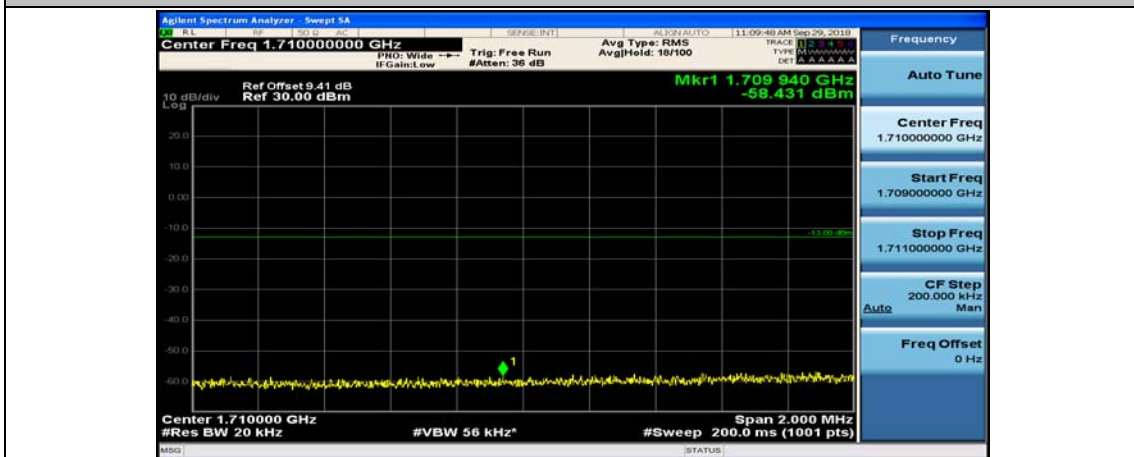

Channel Bandwidth: 10 MHz_HCH_16QAM_25RB#0

Channel Bandwidth: 10 MHz_HCH_16QAM_25RB#12

Channel Bandwidth: 10 MHz_HCH_16QAM_25RB#25

Channel Bandwidth: 10 MHz_HCH_16QAM_50RB#0

Channel Bandwidth: 15 MHz

(Channel Bandwidth:15 MHz)_LCH_QPSK_1RB#0

(Channel Bandwidth:15 MHz)_LCH_QPSK_1RB#37

(Channel Bandwidth:15 MHz)_LCH_QPSK_1RB#74

(Channel Bandwidth:15 MHz)_LCH_QPSK_37RB#0

(Channel Bandwidth:15 MHz)_LCH_QPSK_37RB#18

(Channel Bandwidth:15 MHz)_LCH_QPSK_37RB#38