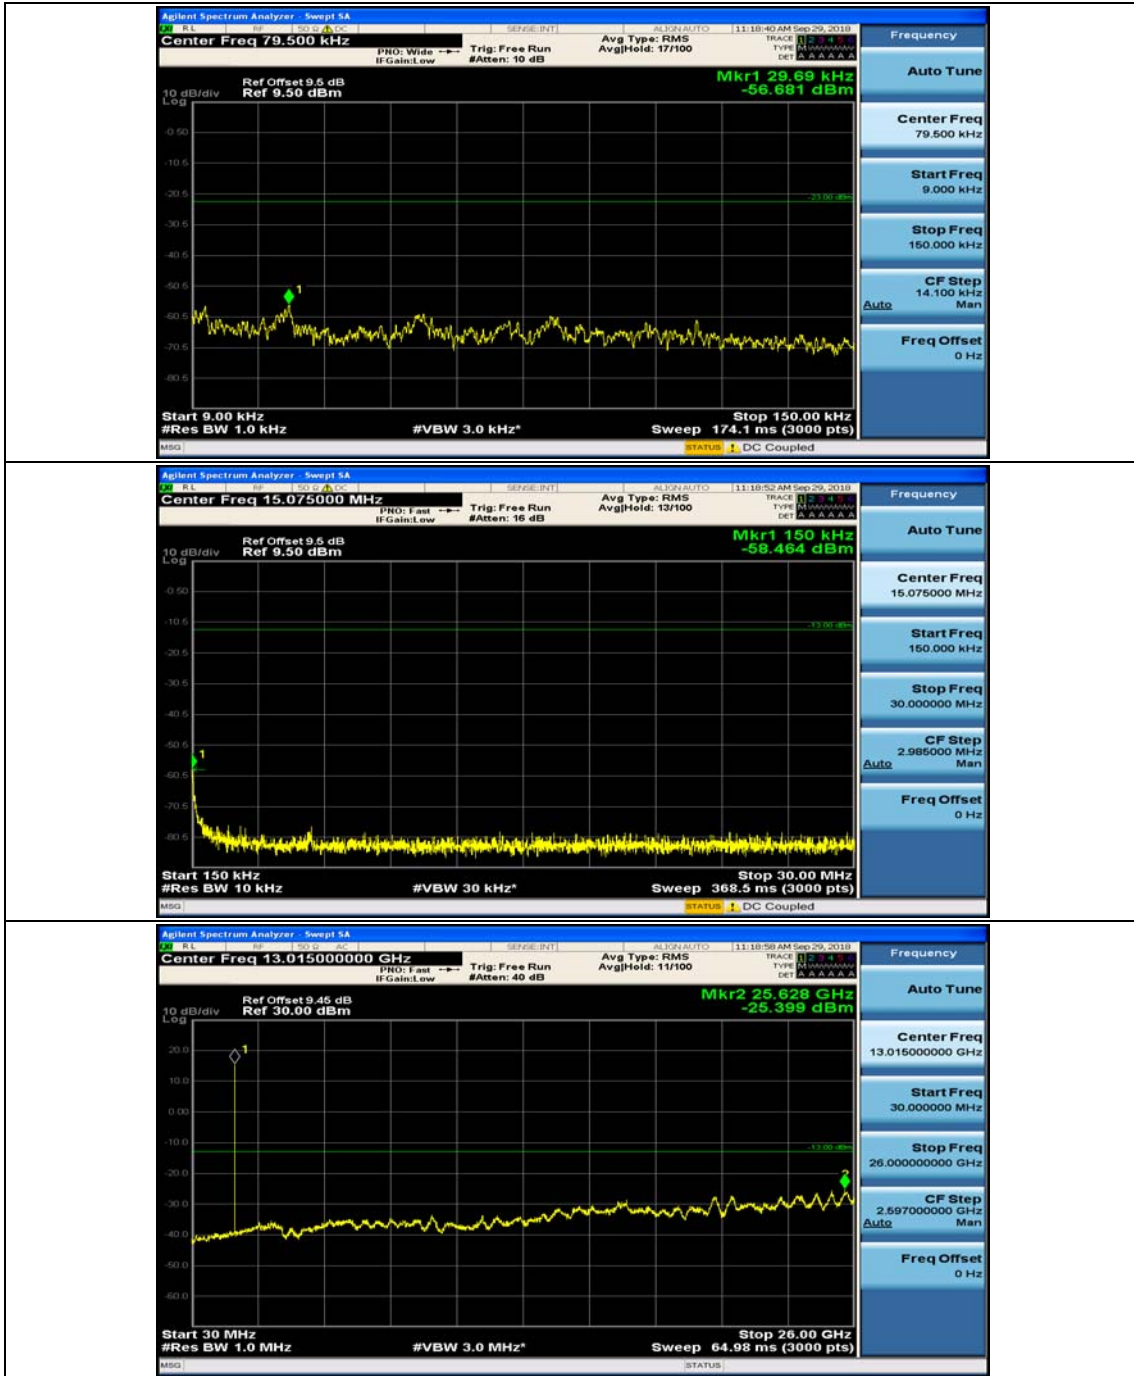

(Channel Bandwidth: 1.4 MHz)_HCH_QPSK_1RB#0

(Channel Bandwidth: 1.4 MHz)_HCH_QPSK_1RB#3

(Channel Bandwidth: 1.4 MHz)_LCH_16QAM_1RB#0

(Channel Bandwidth: 1.4 MHz)_LCH_16QAM_1RB#3

(Channel Bandwidth: 1.4 MHz)_MCH_16QAM_1RB#0