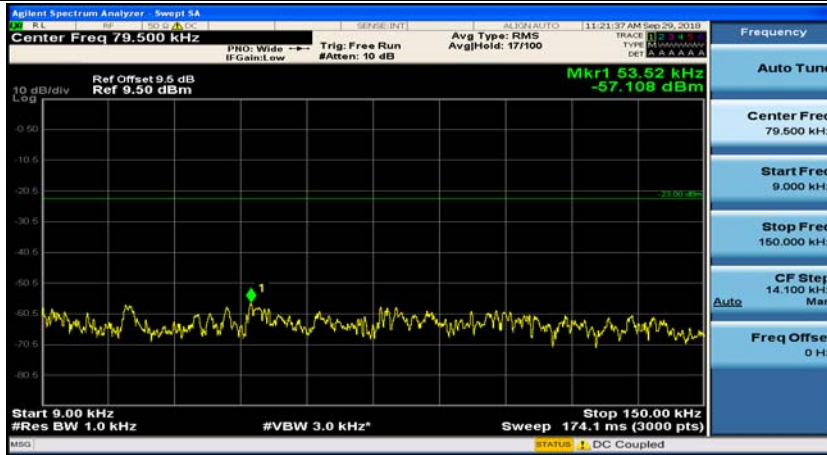

(Channel Bandwidth: 1.4 MHz)_HCH_QPSK_1RB#0

(Channel Bandwidth: 1.4 MHz)_HCH_QPSK_1RB#3