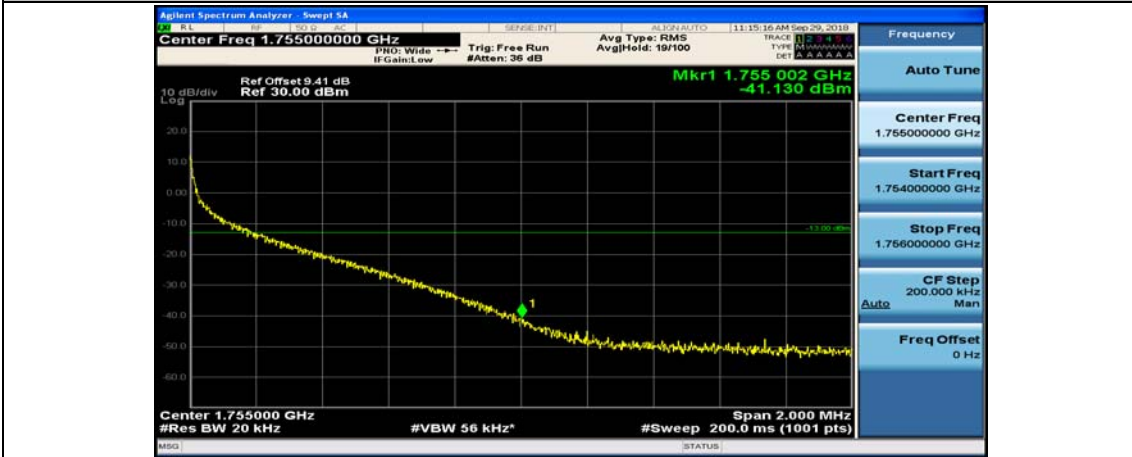

(Channel Bandwidth:20 MHz)_HCH_16QAM_1RB#99