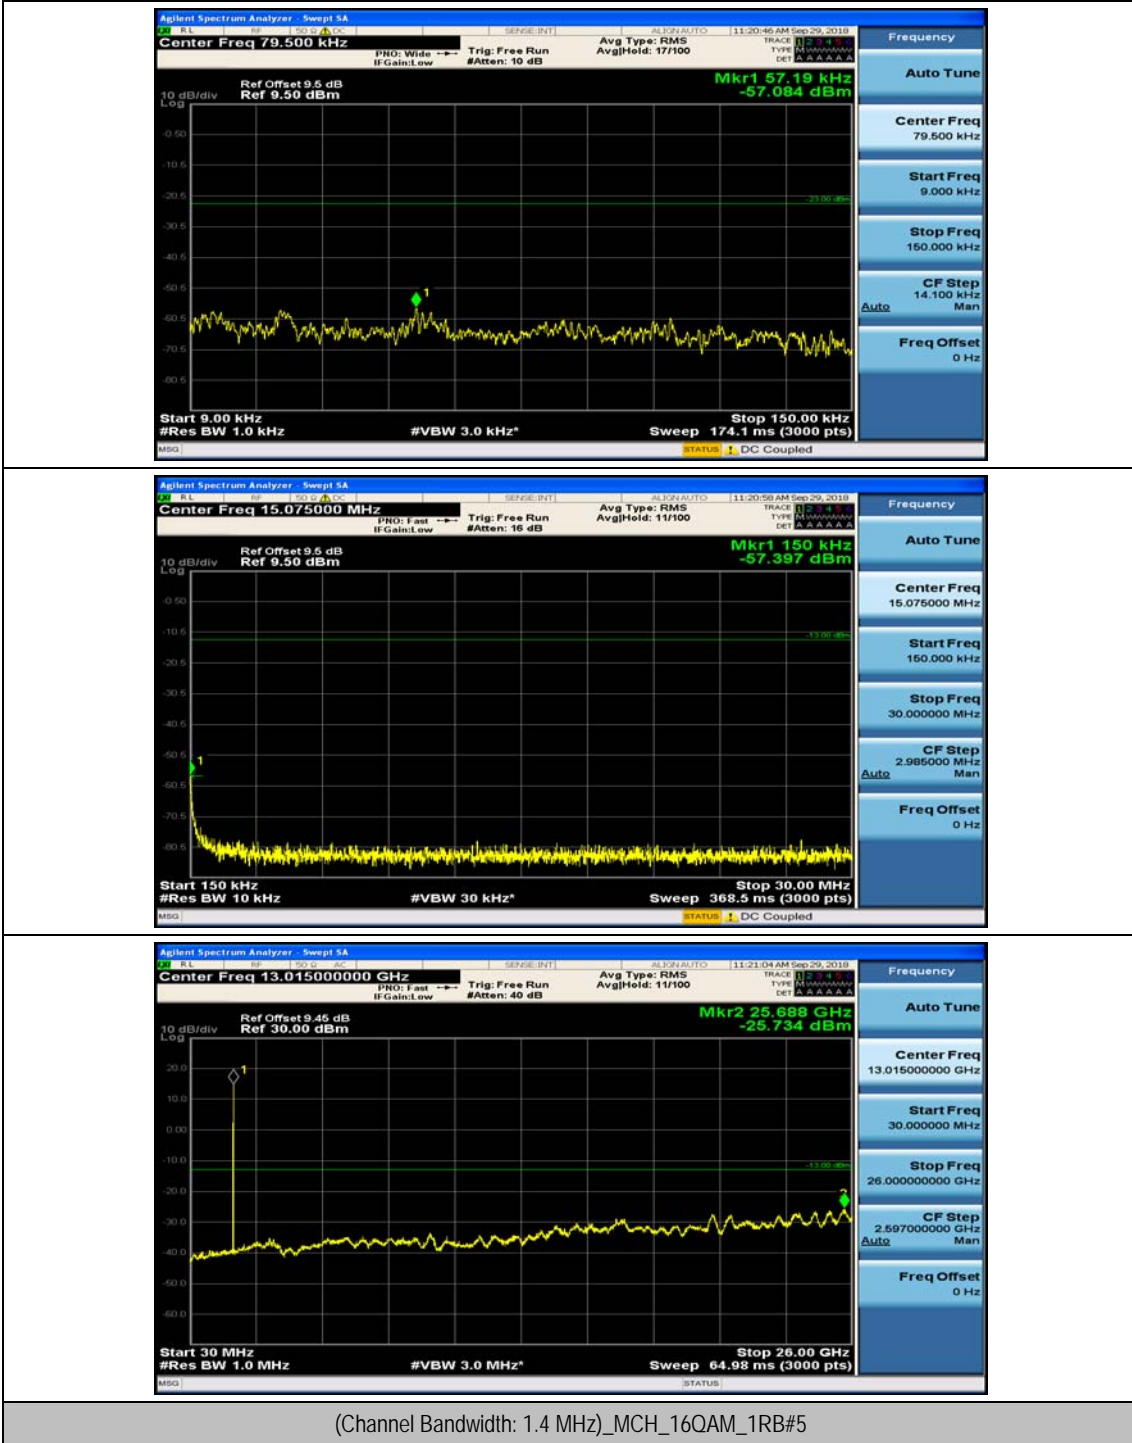

(Channel Bandwidth: 1.4 MHz)_MCH_16QAM_1RB#3