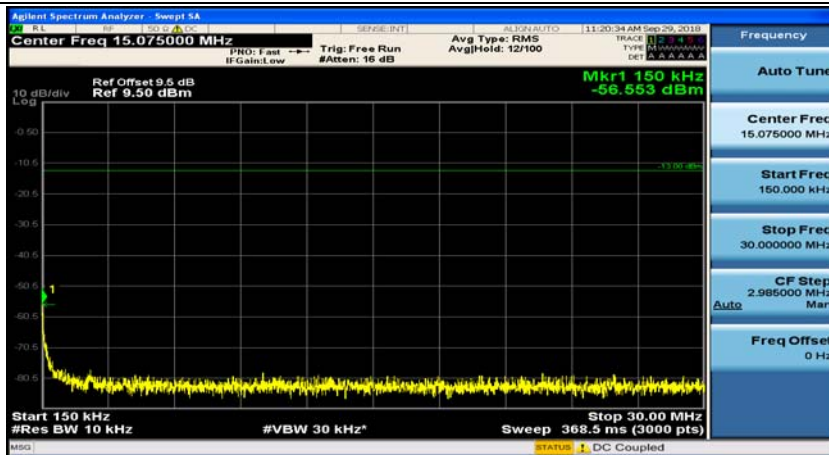

(Channel Bandwidth: 1.4 MHz)_HCH_QPSK_1RB#0

(Channel Bandwidth: 1.4 MHz)_HCH_QPSK_1RB#3

(Channel Bandwidth: 1.4 MHz)_LCH_16QAM_1RB#0

(Channel Bandwidth: 1.4 MHz)_LCH_16QAM_1RB#3

(Channel Bandwidth: 1.4 MHz)_MCH_16QAM_1RB#0