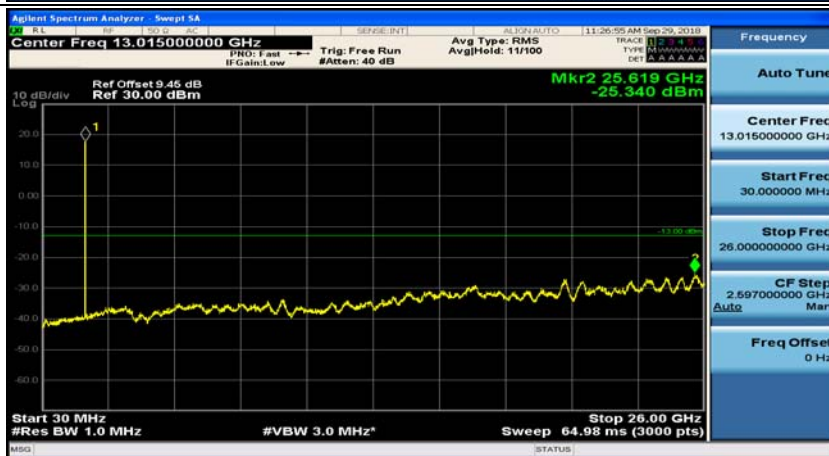

(Channel Bandwidth: 1.4 MHz)_MCH_16QAM_1RB#3

(Channel Bandwidth: 1.4 MHz)_HCH_16QAM_1RB#0

(Channel Bandwidth: 1.4 MHz)_HCH_16QAM_1RB#3

Channel Bandwidth: 3 MHz

(Channel Bandwidth: 3 MHz)_MCH_QPSK_1RB#0

(Channel Bandwidth: 3 MHz)_MCH_QPSK_1RB#7