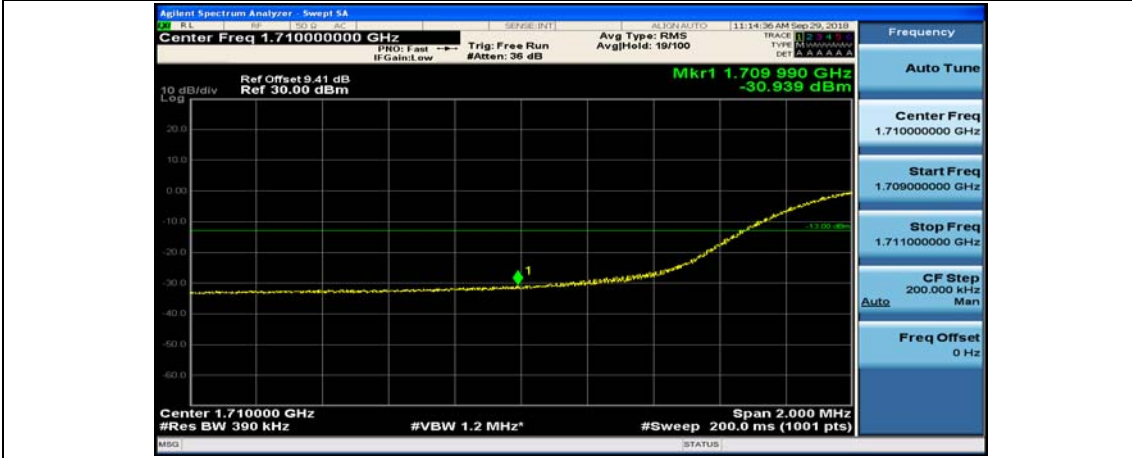

(Channel Bandwidth:20 MHz)_LCH_16QAM_50RB#0

(Channel Bandwidth:20 MHz)_LCH_16QAM_50RB#25

(Channel Bandwidth:20 MHz)_LCH_16QAM_50RB#50

(Channel Bandwidth:20 MHz)_LCH_16QAM_100RB#0

(Channel Bandwidth:20 MHz)_HCH_16QAM_1RB#0