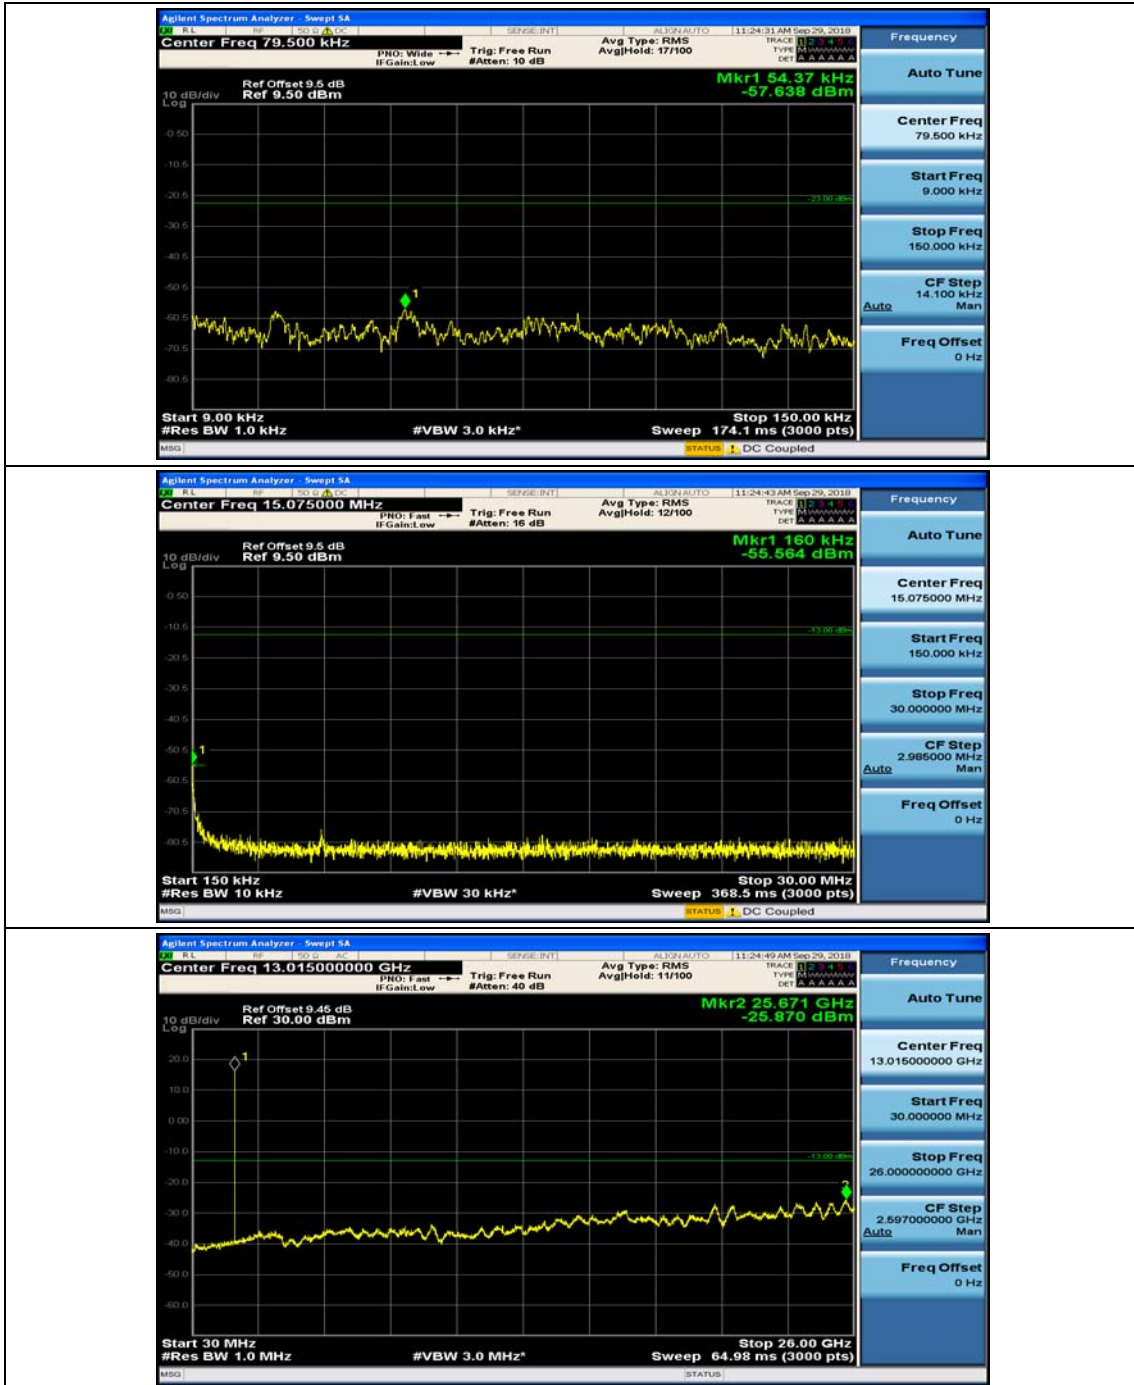

(Channel Bandwidth: 1.4 MHz)_MCH_16QAM_1RB#3

(Channel Bandwidth: 1.4 MHz)_HCH_16QAM_1RB#0

(Channel Bandwidth: 1.4 MHz)_HCH_16QAM_1RB#3

Channel Bandwidth: 3 MHz

(Channel Bandwidth: 3 MHz)_MCH_QPSK_1RB#0

(Channel Bandwidth: 3 MHz)_MCH_QPSK_1RB#7