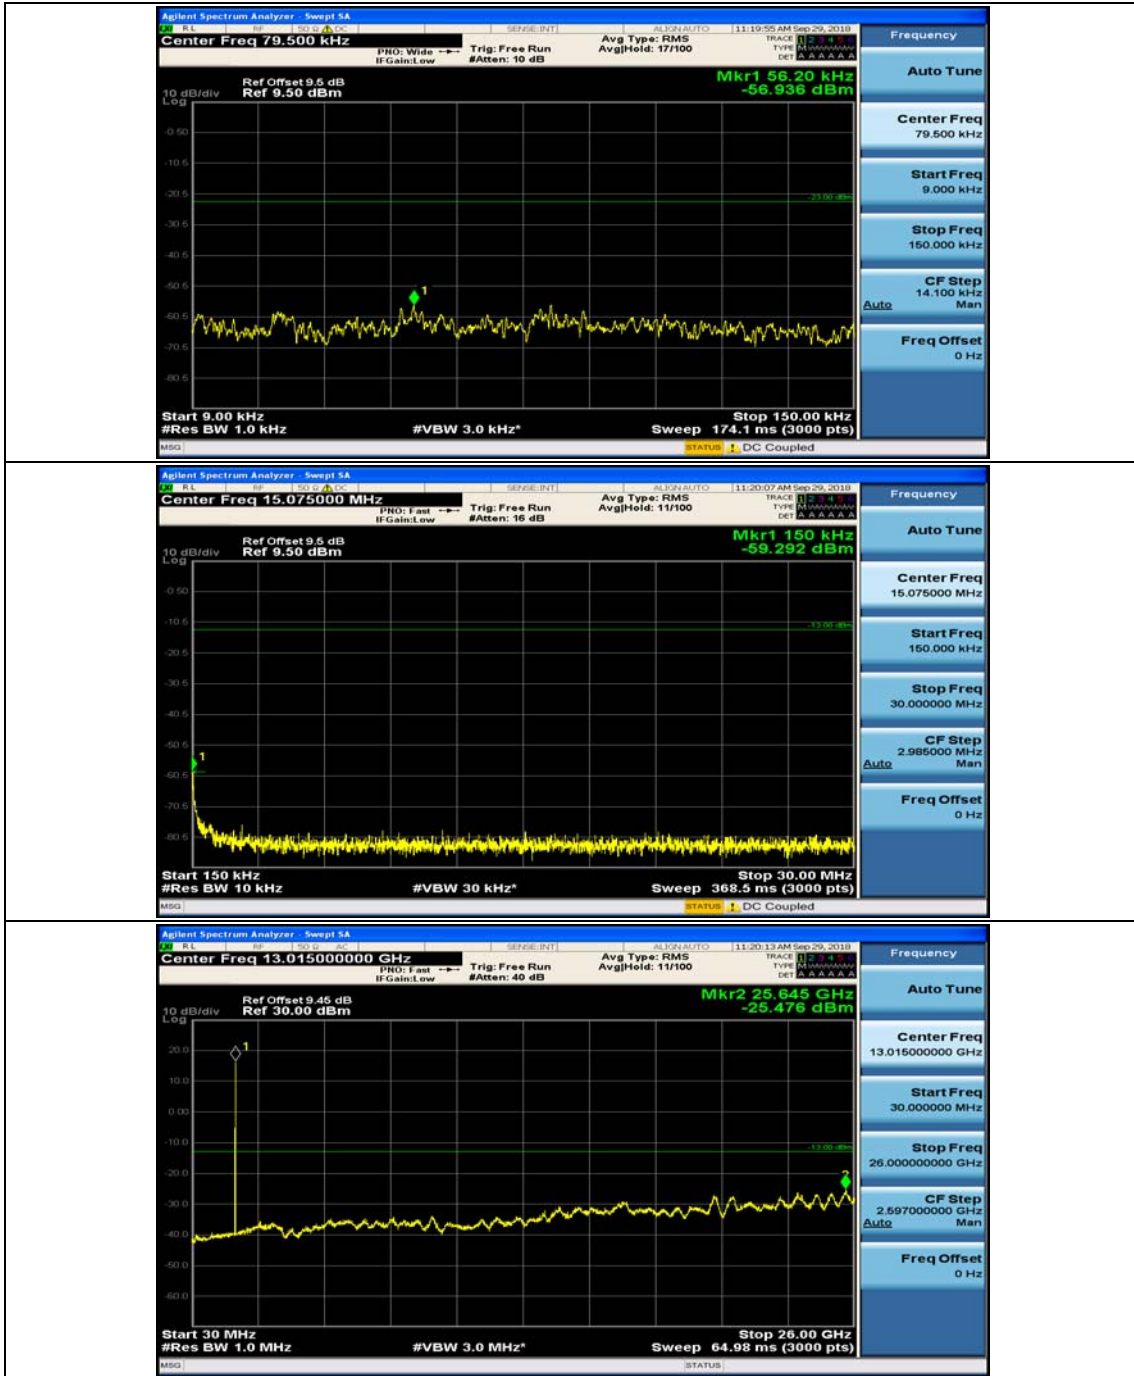

(Channel Bandwidth:20 MHz)_HCH_16QAM_100RB#0

Appendix E: Conducted Spurious Emission

Test Graphs

Channel Bandwidth: 1.4 MHz

(Channel Bandwidth: 1.4 MHz)_MCH_QPSK_1RB#0

(Channel Bandwidth: 1.4 MHz)_MCH_QPSK_1RB#3