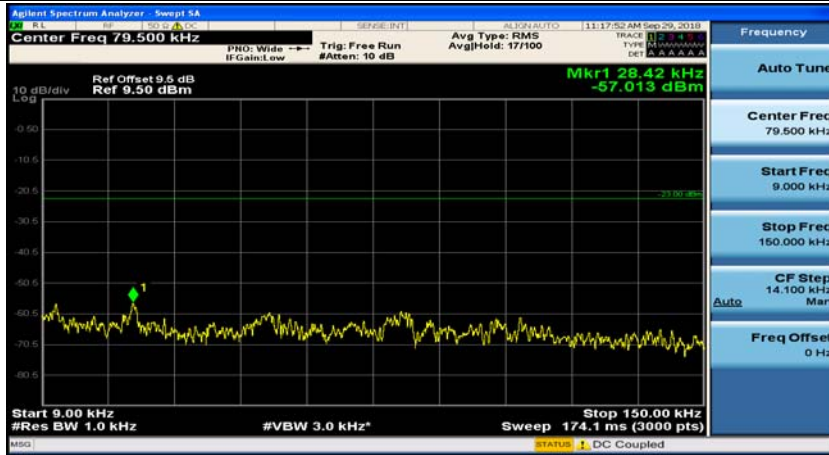

(Channel Bandwidth: 1.4 MHz)_HCH_QPSK_1RB#0

(Channel Bandwidth: 1.4 MHz)_HCH_QPSK_1RB#3

(Channel Bandwidth: 1.4 MHz)_LCH_16QAM_1RB#0

(Channel Bandwidth: 1.4 MHz)_LCH_16QAM_1RB#3

(Channel Bandwidth: 1.4 MHz)_MCH_16QAM_1RB#0