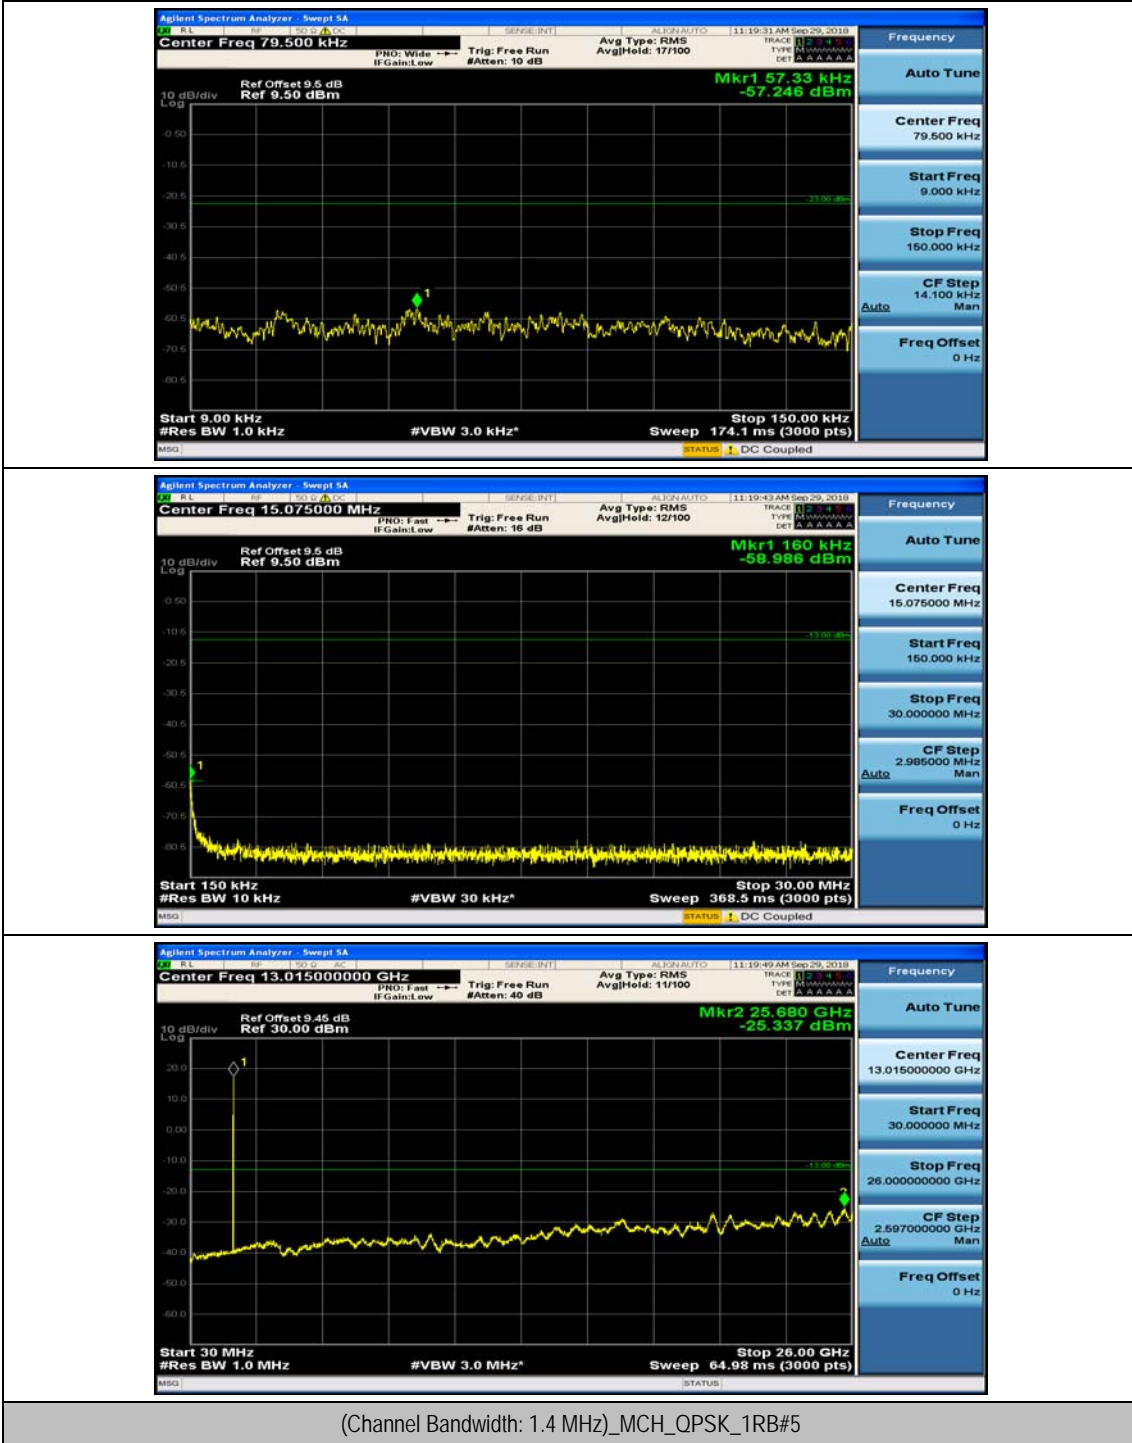

(Channel Bandwidth:20 MHz)_HCH_16QAM_100RB#0

Appendix E: Conducted Spurious Emission

Test Graphs

Channel Bandwidth: 1.4 MHz

(Channel Bandwidth: 1.4 MHz)_MCH_QPSK_1RB#0

(Channel Bandwidth: 1.4 MHz)_MCH_QPSK_1RB#3