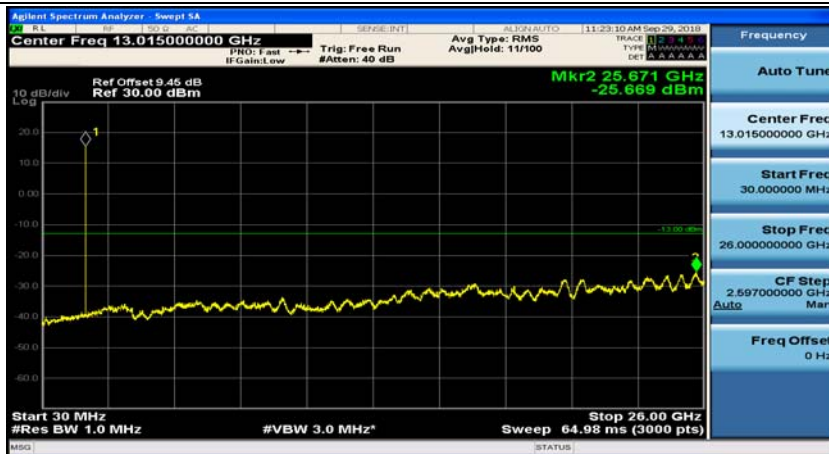

(Channel Bandwidth: 1.4 MHz)_HCH_16QAM_1RB#0