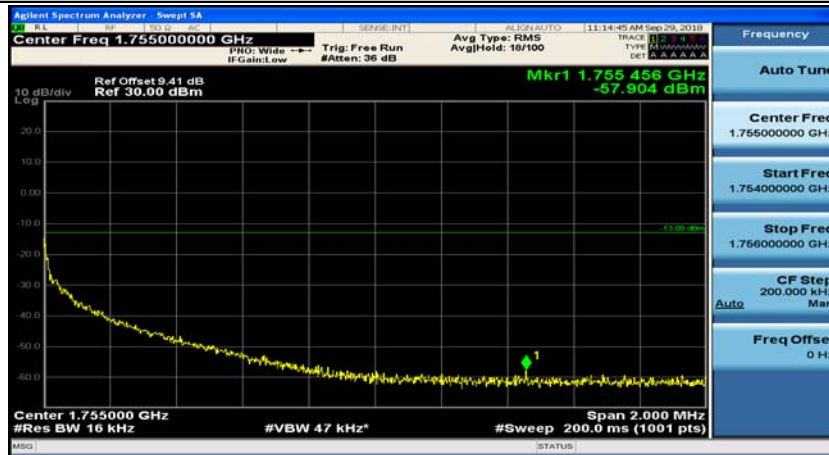

(Channel Bandwidth:20 MHz)_HCH_QPSK_1RB#0