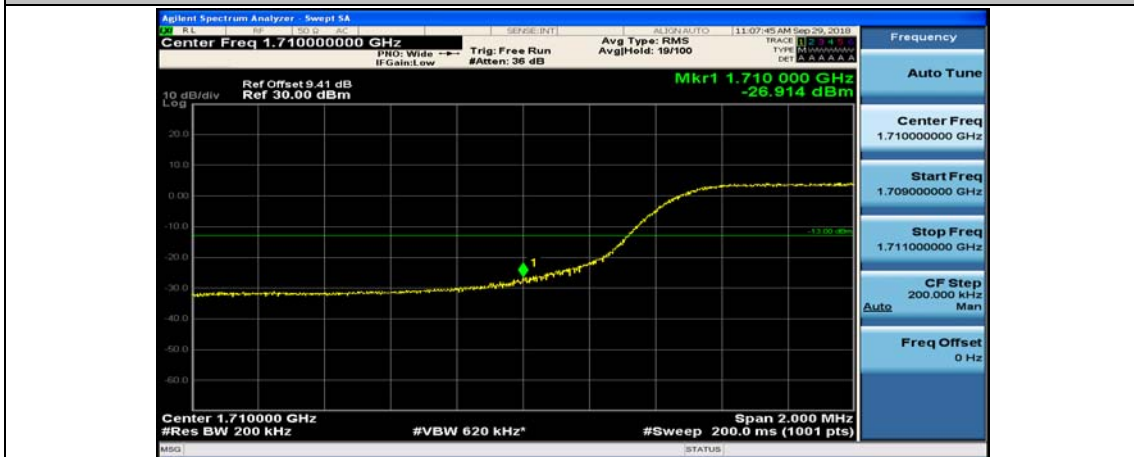

Channel Bandwidth: 10 MHz_LCH_16QAM_25RB#25

Channel Bandwidth: 10 MHz_LCH_16QAM_50RB#0

Channel Bandwidth: 10 MHz_HCH_16QAM_1RB#0

Channel Bandwidth: 10 MHz_HCH_16QAM_1RB#24

Channel Bandwidth: 10 MHz_HCH_16QAM_1RB#49

Channel Bandwidth: 10 MHz_HCH_16QAM_25RB#0

Channel Bandwidth: 10 MHz_HCH_16QAM_25RB#12

Channel Bandwidth: 10 MHz_HCH_16QAM_25RB#25

Channel Bandwidth: 10 MHz_HCH_16QAM_50RB#0

Channel Bandwidth: 15 MHz

(Channel Bandwidth:15 MHz)_LCH_QPSK_1RB#0