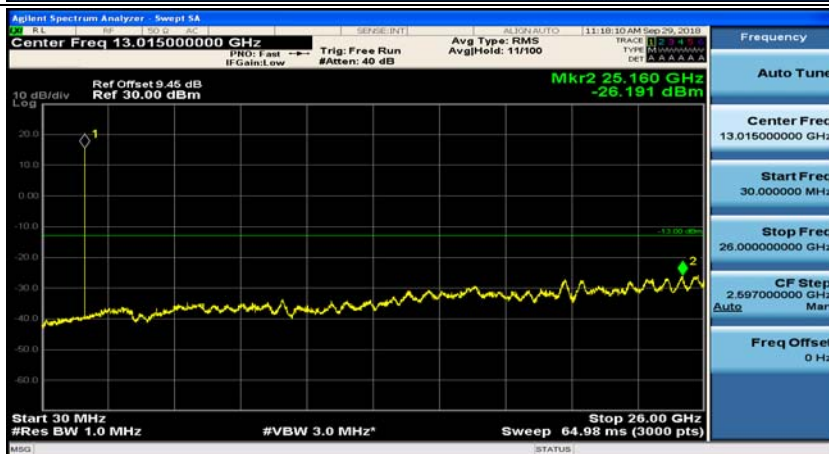

(Channel Bandwidth: 1.4 MHz)_HCH_QPSK_1RB#0

(Channel Bandwidth: 1.4 MHz)_HCH_QPSK_1RB#3

(Channel Bandwidth: 1.4 MHz)_LCH_16QAM_1RB#0

(Channel Bandwidth: 1.4 MHz)_LCH_16QAM_1RB#3

(Channel Bandwidth: 1.4 MHz)_MCH_16QAM_1RB#0