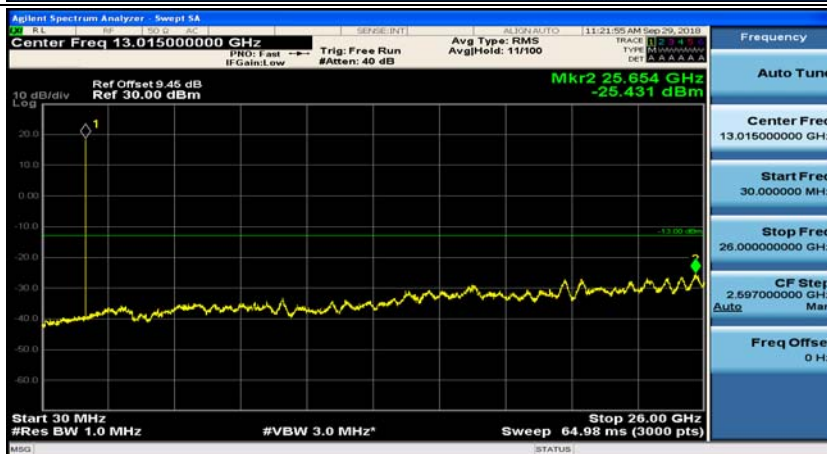

(Channel Bandwidth: 1.4 MHz)_HCH_QPSK_1RB#0

(Channel Bandwidth: 1.4 MHz)_HCH_QPSK_1RB#3