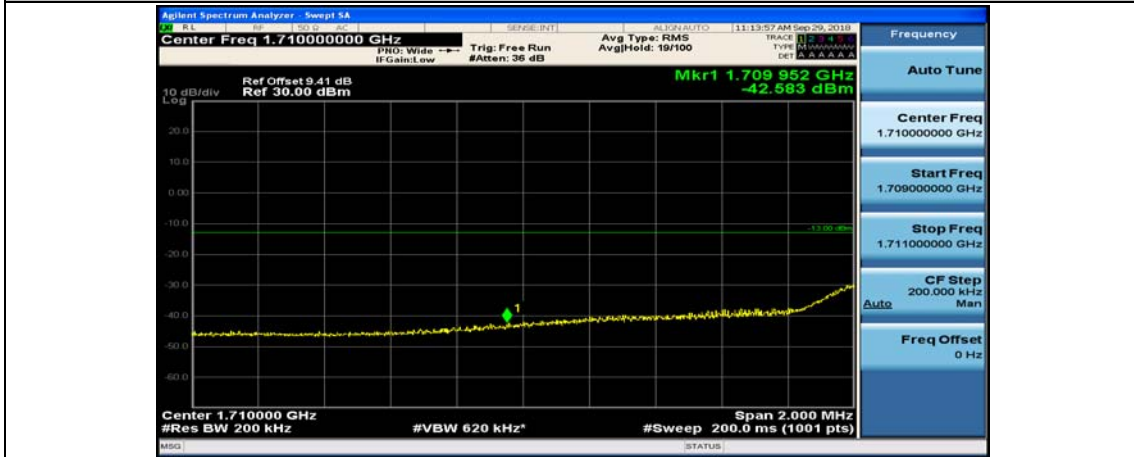

(Channel Bandwidth:20 MHz)_LCH_QPSK_1RB#99

(Channel Bandwidth:20 MHz)_LCH_QPSK_50RB#0

(Channel Bandwidth:20 MHz)_LCH_QPSK_50RB#25

(Channel Bandwidth:20 MHz)_LCH_QPSK_50RB#50

(Channel Bandwidth:20 MHz)_LCH_QPSK_100RB#0