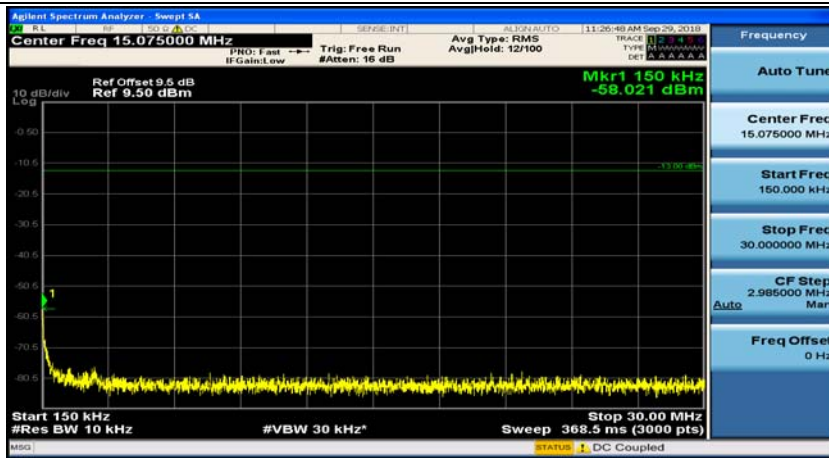

(Channel Bandwidth: 1.4 MHz)_MCH_16QAM_1RB#3

(Channel Bandwidth: 1.4 MHz)_HCH_16QAM_1RB#0

(Channel Bandwidth: 1.4 MHz)_HCH_16QAM_1RB#3

Channel Bandwidth: 3 MHz

(Channel Bandwidth: 3 MHz)_MCH_QPSK_1RB#0

(Channel Bandwidth: 3 MHz)_MCH_QPSK_1RB#7