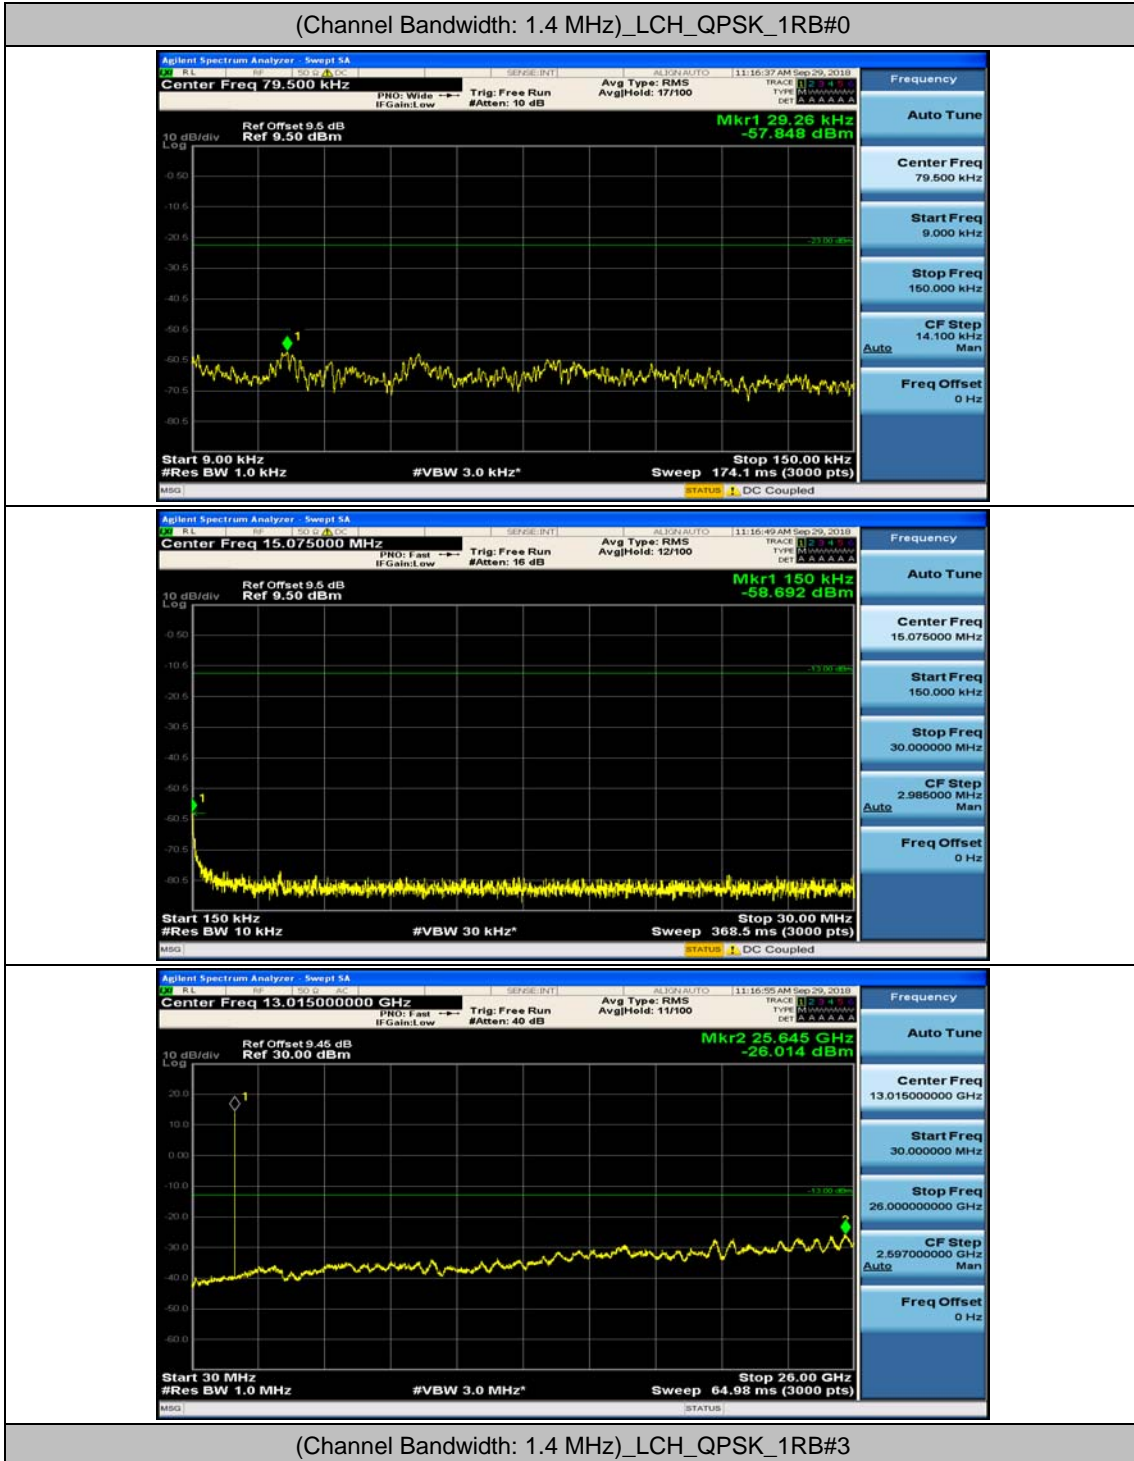

Appendix E: Conducted Spurious Emission

Test Graphs

Channel Bandwidth: 1.4 MHz