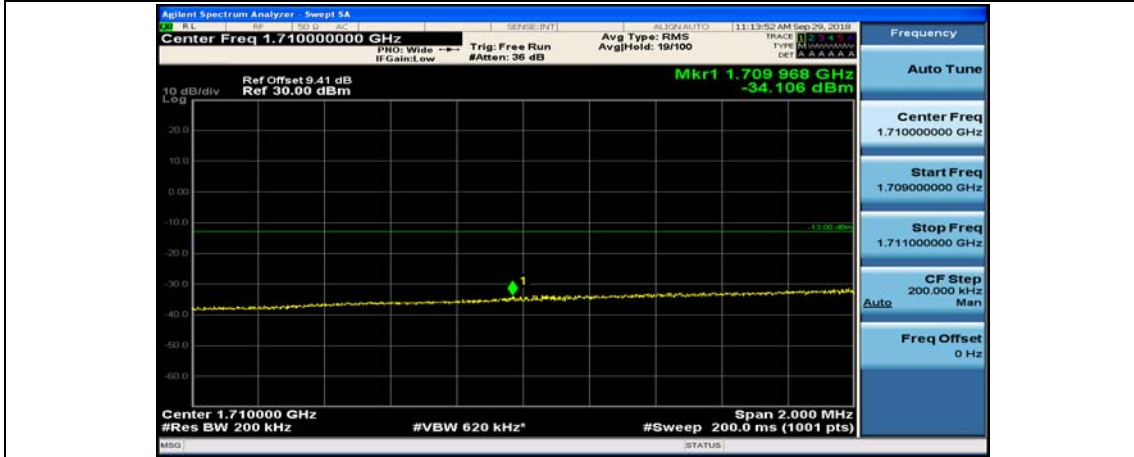

(Channel Bandwidth:20 MHz)_LCH_QPSK_50RB#25