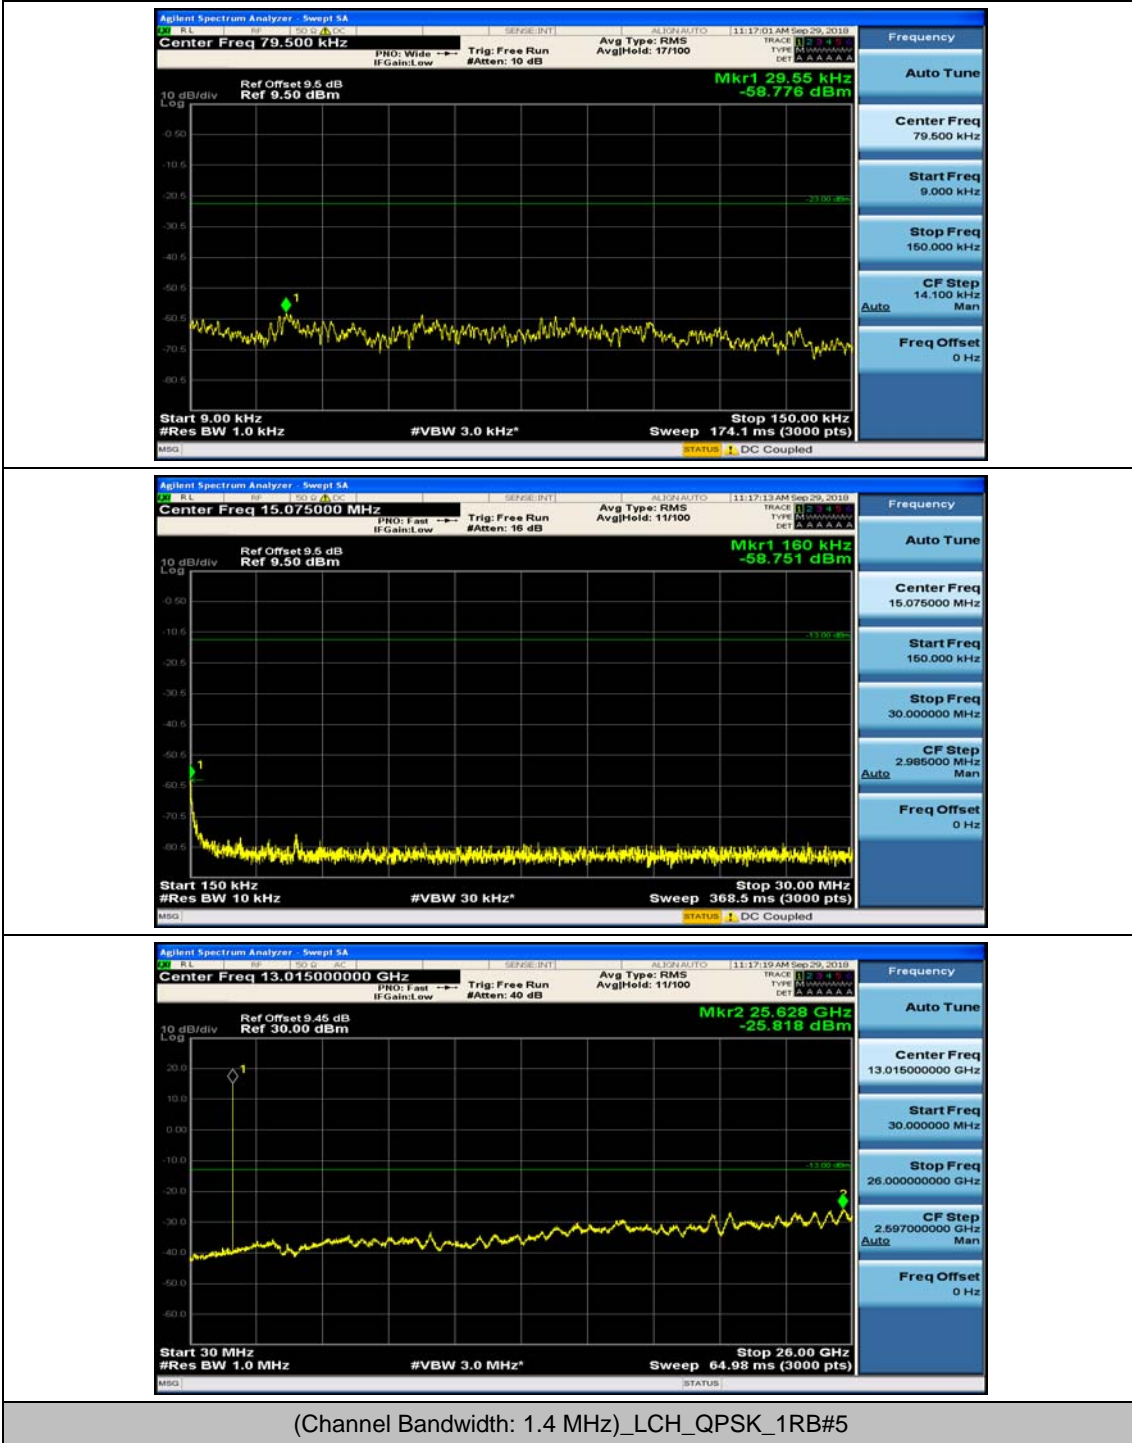

(Channel Bandwidth:20 MHz)_HCH_16QAM_100RB#0

Appendix E: Conducted Spurious Emission

Test Graphs

Channel Bandwidth: 1.4 MHz

(Channel Bandwidth: 1.4 MHz)_MCH_QPSK_1RB#0

(Channel Bandwidth: 1.4 MHz)_MCH_QPSK_1RB#3