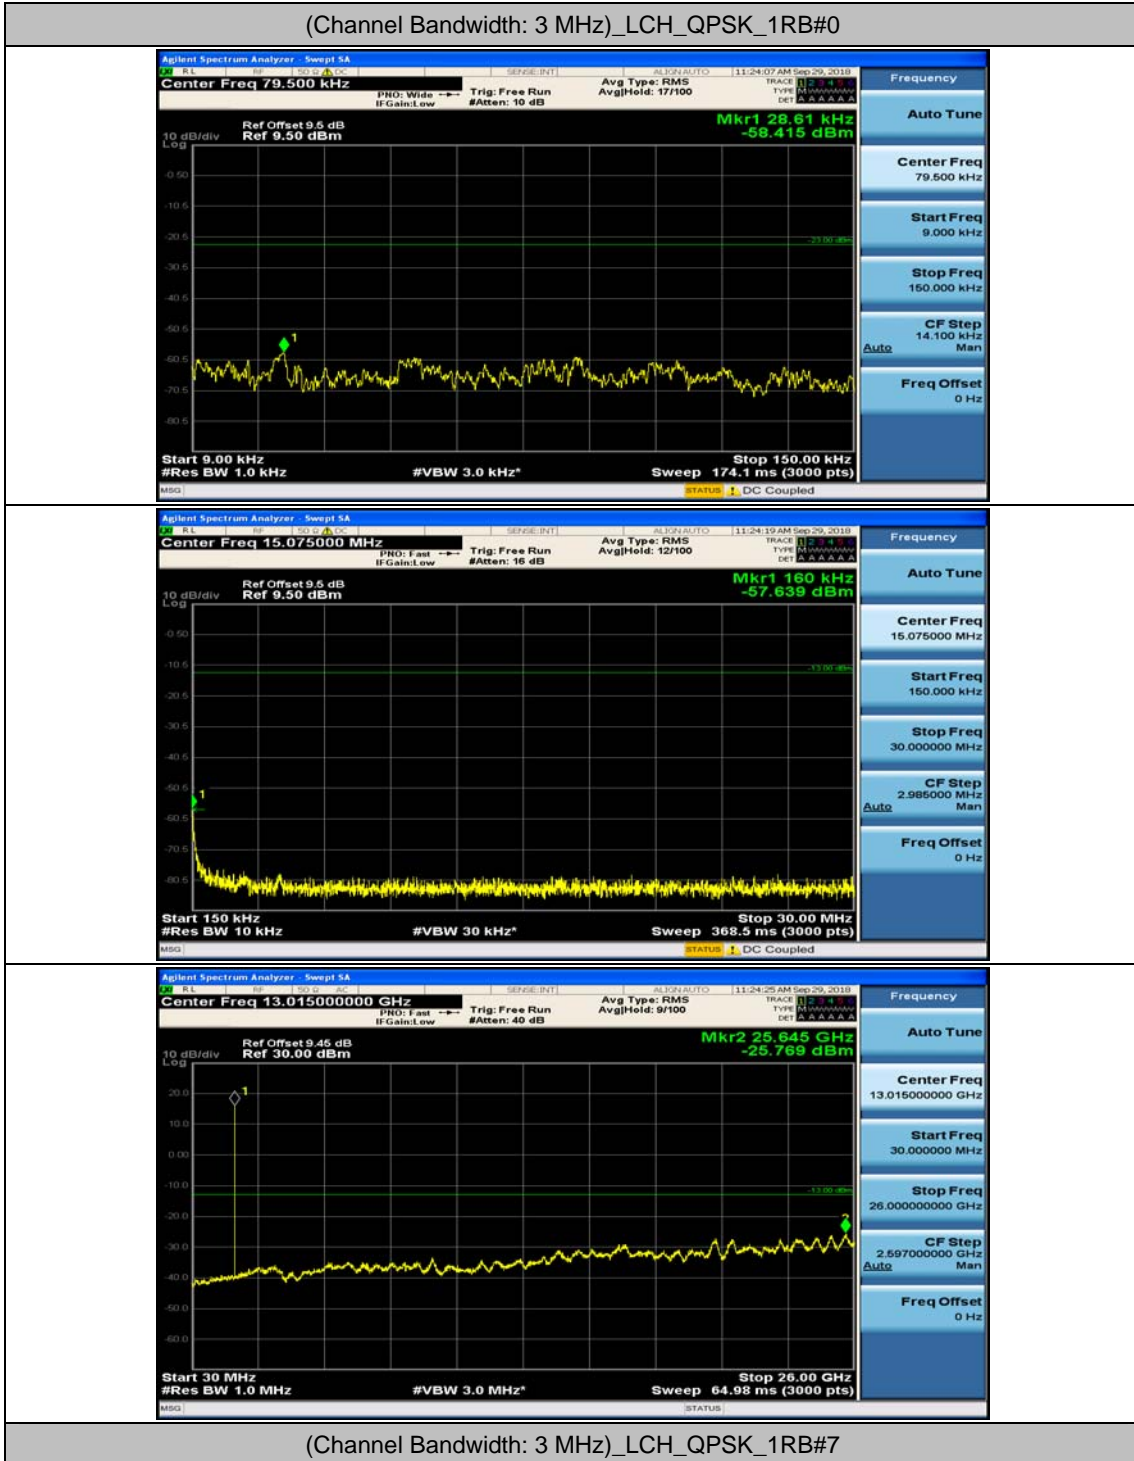

(Channel Bandwidth: 1.4 MHz)_MCH_16QAM_1RB#3

(Channel Bandwidth: 1.4 MHz)_HCH_16QAM_1RB#0

(Channel Bandwidth: 1.4 MHz)_HCH_16QAM_1RB#3

Channel Bandwidth: 3 MHz

(Channel Bandwidth: 3 MHz)_MCH_QPSK_1RB#0

(Channel Bandwidth: 3 MHz)_MCH_QPSK_1RB#7