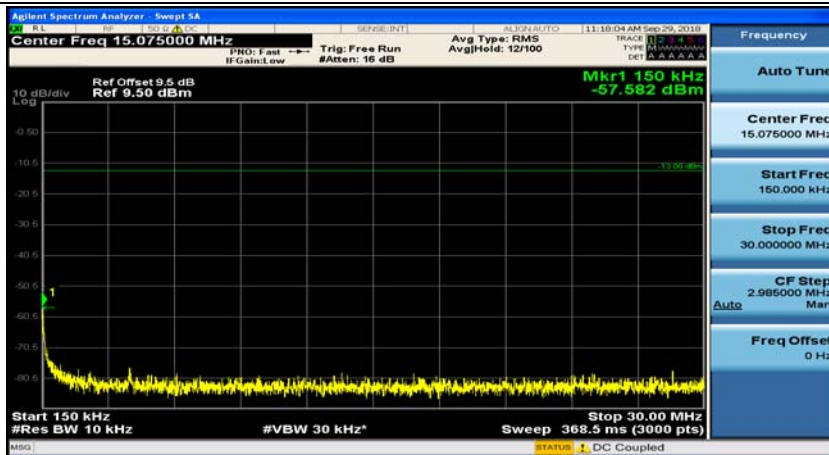

(Channel Bandwidth: 1.4 MHz)_HCH_QPSK_1RB#0

(Channel Bandwidth: 1.4 MHz)_HCH_QPSK_1RB#3

(Channel Bandwidth: 1.4 MHz)_LCH_16QAM_1RB#0

(Channel Bandwidth: 1.4 MHz)_LCH_16QAM_1RB#3

(Channel Bandwidth: 1.4 MHz)_MCH_16QAM_1RB#0