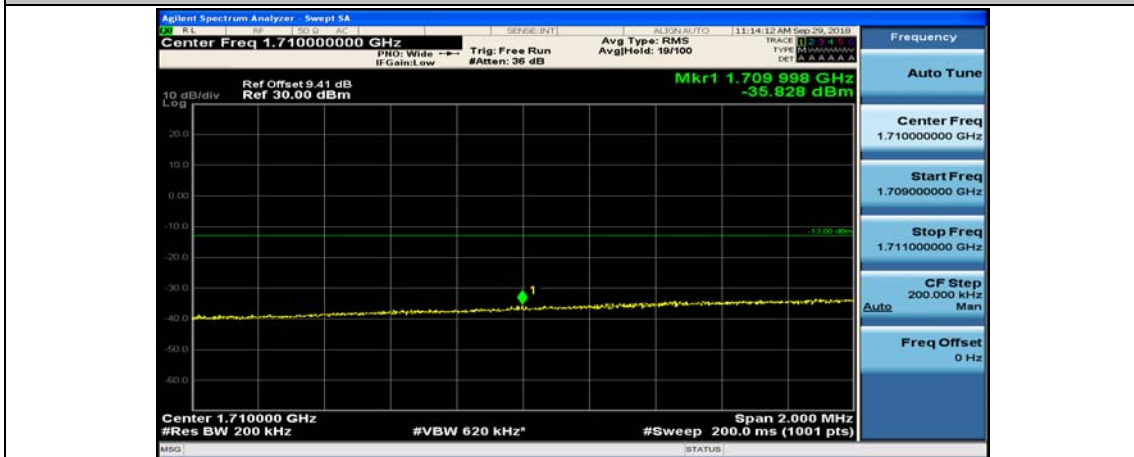

(Channel Bandwidth:20 MHz)_LCH_16QAM_50RB#25