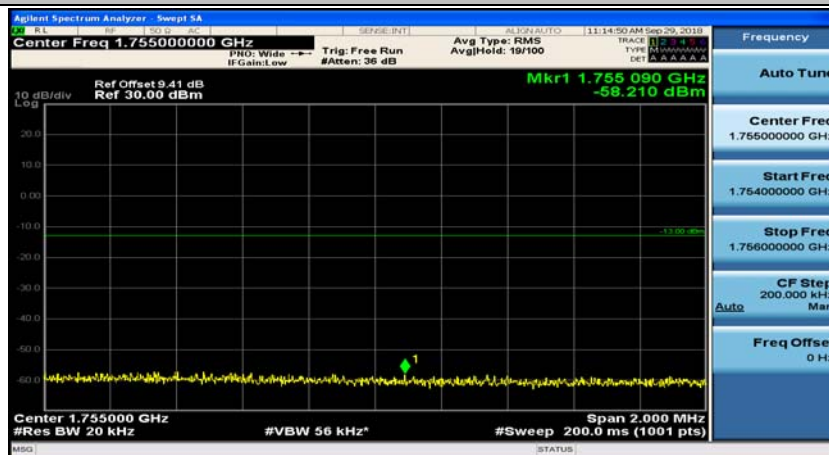

(Channel Bandwidth:20 MHz)_HCH_QPSK_1RB#49