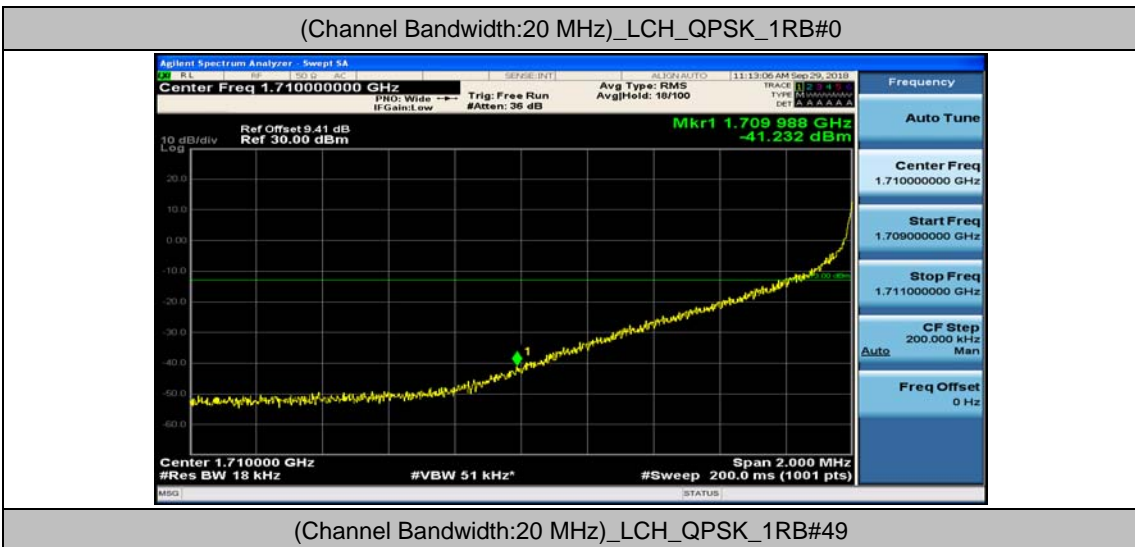

(Channel Bandwidth:15 MHz)_HCH_16QAM_37RB#0

(Channel Bandwidth:15 MHz)_HCH_16QAM_37RB#18

(Channel Bandwidth:15 MHz)_HCH_16QAM_37RB#38

(Channel Bandwidth:15 MHz)_HCH_16QAM_75RB#0

Channel Bandwidth: 20 MHz

(Channel Bandwidth:20 MHz)_LCH_QPSK_1RB#49