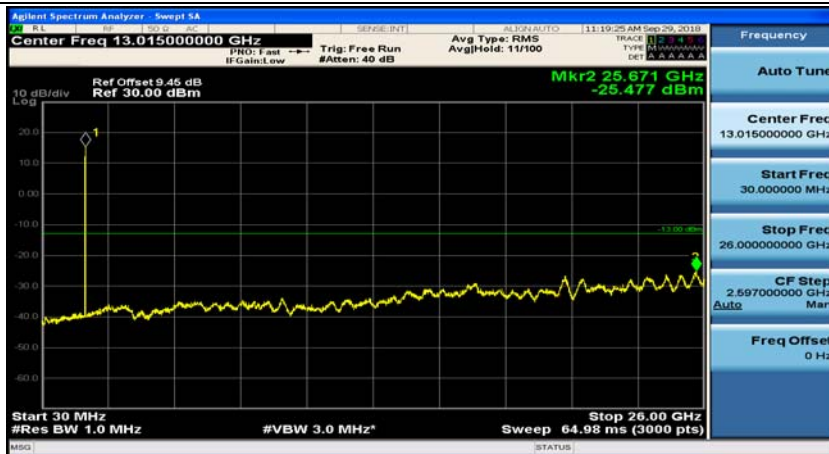

(Channel Bandwidth:20 MHz)_HCH_16QAM_100RB#0

Appendix E: Conducted Spurious Emission

Test Graphs

Channel Bandwidth: 1.4 MHz

(Channel Bandwidth: 1.4 MHz)_MCH_QPSK_1RB#0

(Channel Bandwidth: 1.4 MHz)_MCH_QPSK_1RB#3