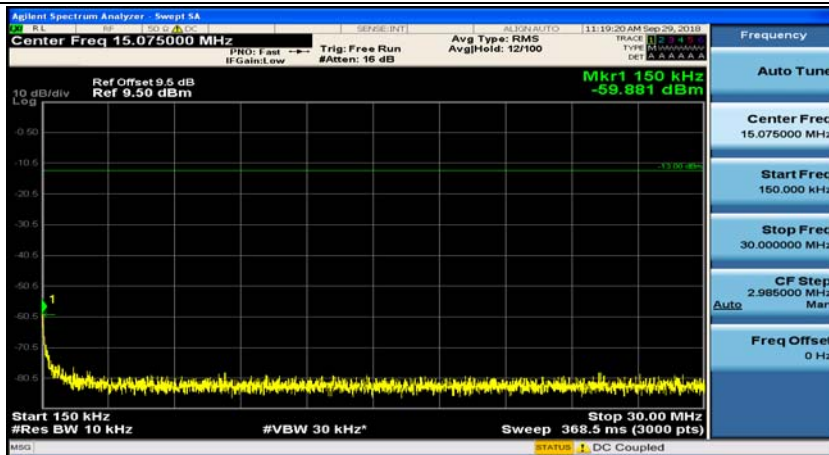

(Channel Bandwidth:20 MHz)_HCH_16QAM_100RB#0

Appendix E: Conducted Spurious Emission

Test Graphs

Channel Bandwidth: 1.4 MHz

(Channel Bandwidth: 1.4 MHz)_MCH_QPSK_1RB#0

(Channel Bandwidth: 1.4 MHz)_MCH_QPSK_1RB#3