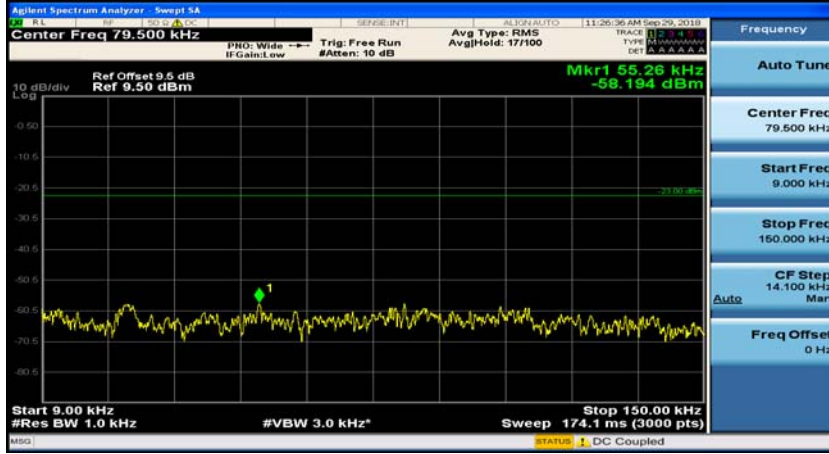

(Channel Bandwidth: 1.4 MHz)_MCH_16QAM_1RB#3

(Channel Bandwidth: 1.4 MHz)_HCH_16QAM_1RB#0

(Channel Bandwidth: 1.4 MHz)_HCH_16QAM_1RB#3

Channel Bandwidth: 3 MHz

(Channel Bandwidth: 3 MHz)_MCH_QPSK_1RB#0

(Channel Bandwidth: 3 MHz)_MCH_QPSK_1RB#7