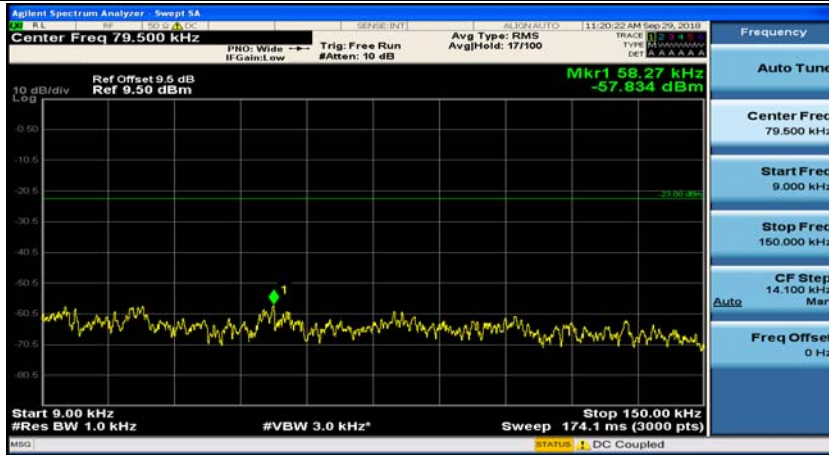

(Channel Bandwidth: 1.4 MHz)_HCH_QPSK_1RB#0

(Channel Bandwidth: 1.4 MHz)_HCH_QPSK_1RB#3

(Channel Bandwidth: 1.4 MHz)_LCH_16QAM_1RB#0

(Channel Bandwidth: 1.4 MHz)_LCH_16QAM_1RB#3

(Channel Bandwidth: 1.4 MHz)_MCH_16QAM_1RB#0