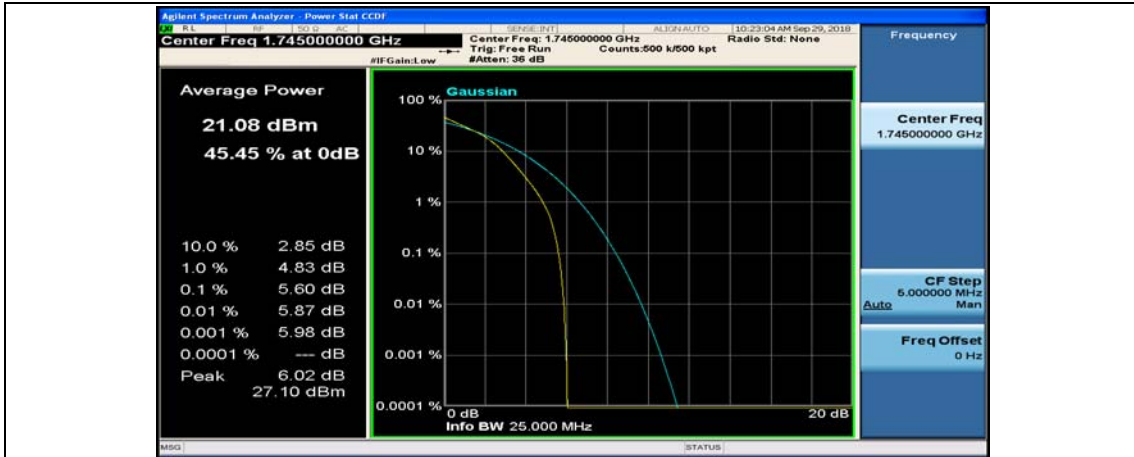

(Channel Bandwidth:20 MHz)_HCH_16QAM_50RB#25