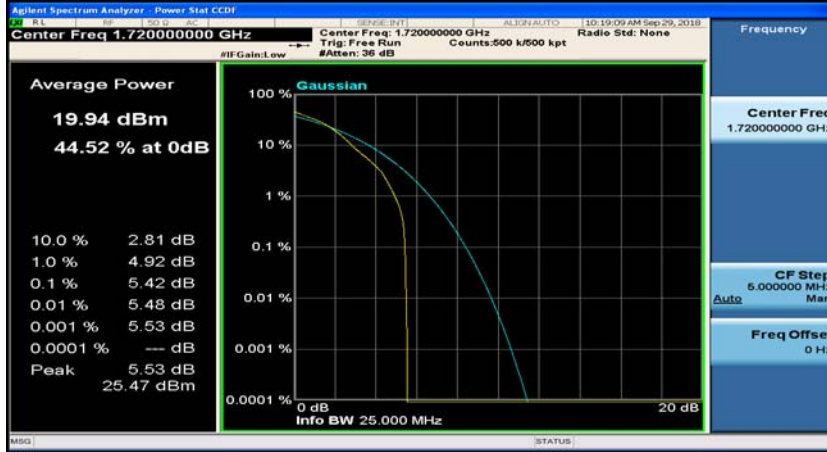

(Channel Bandwidth:20 MHz)_HCH_QPSK_50RB#0

(Channel Bandwidth:20 MHz)_HCH_QPSK_50RB#25

(Channel Bandwidth:20 MHz)_HCH_QPSK_50RB#50

(Channel Bandwidth:20 MHz)_HCH_QPSK_100RB#0

(Channel Bandwidth:20 MHz)_LCH_16QAM_1RB#0