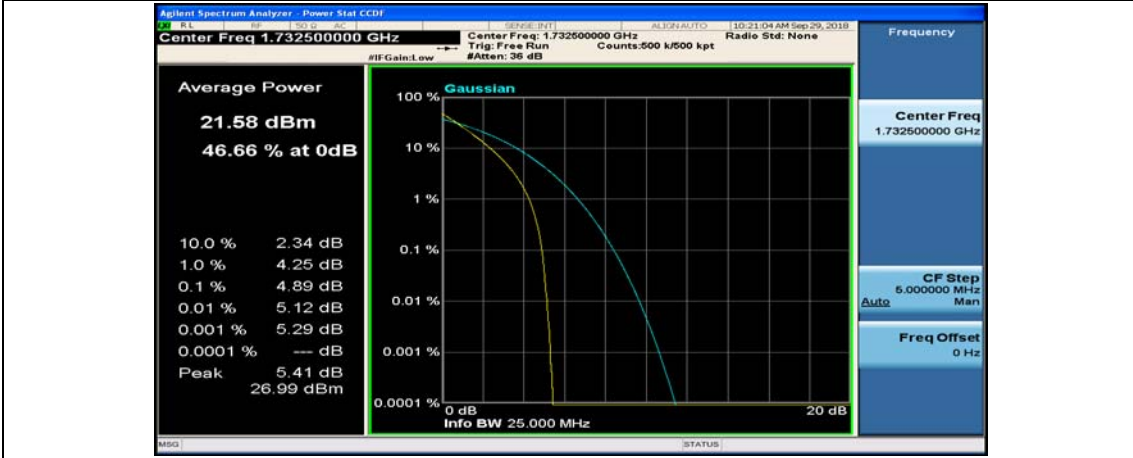

(Channel Bandwidth:20 MHz)_MCH_QPSK_1RB#0

(Channel Bandwidth:20 MHz)_MCH_QPSK_1RB#49

(Channel Bandwidth:20 MHz)_MCH_QPSK_1RB#99

(Channel Bandwidth:20 MHz)_MCH_QPSK_50RB#0

(Channel Bandwidth:20 MHz)_MCH_QPSK_50RB#25