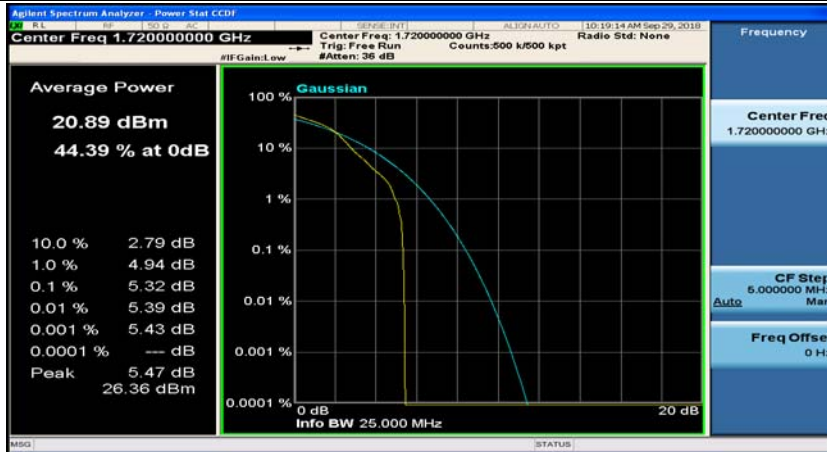

(Channel Bandwidth:20 MHz)_LCH_16QAM_1RB#49