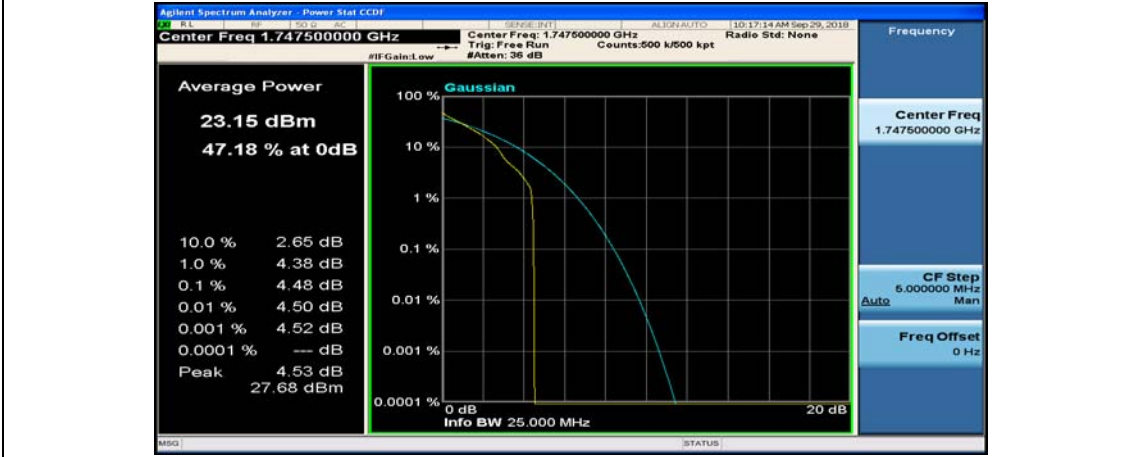

(Channel Bandwidth:15 MHz)_MCH_QPSK_37RB#0

(Channel Bandwidth:15 MHz)_MCH_QPSK_37RB#18

(Channel Bandwidth:15 MHz)_MCH_QPSK_37RB#38

(Channel Bandwidth:15 MHz)_MCH_QPSK_75RB#0

(Channel Bandwidth:15 MHz)_HCH_QPSK_1RB#0