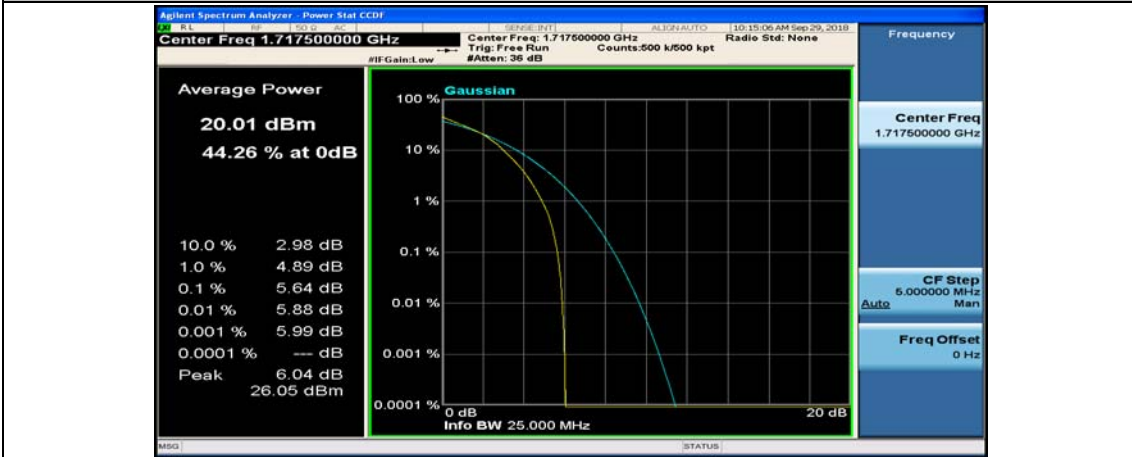

(Channel Bandwidth:15 MHz)_LCH_16QAM_37RB#18