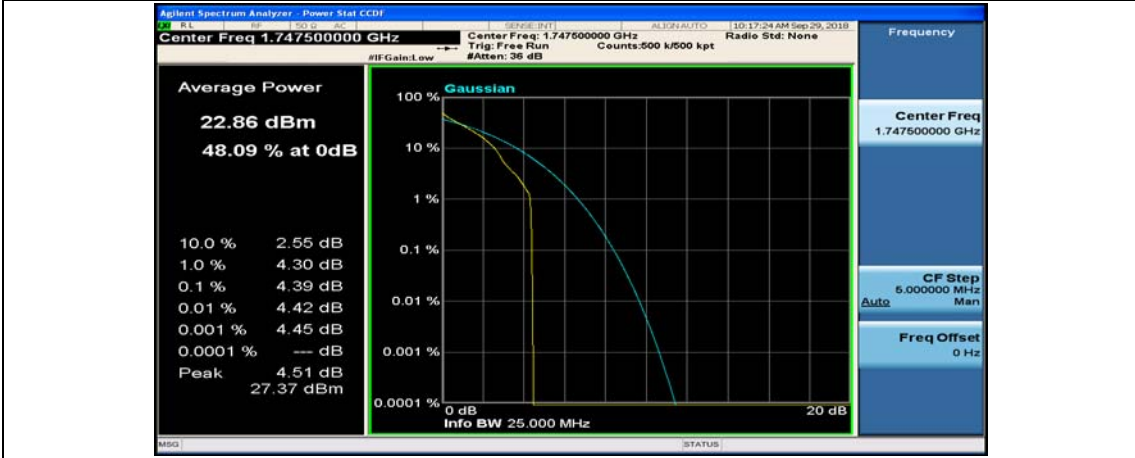

(Channel Bandwidth:15 MHz)_HCH_QPSK_1RB#74