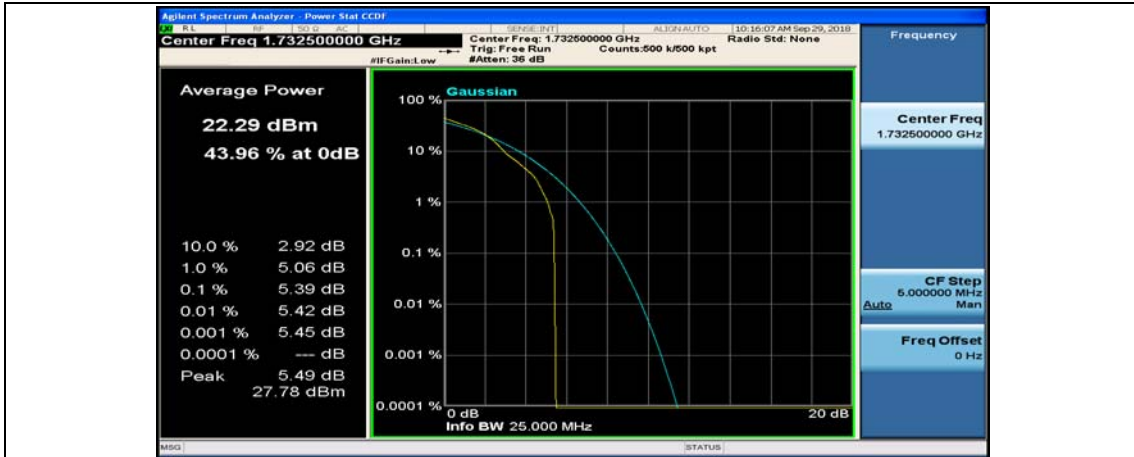

(Channel Bandwidth:15 MHz)_MCH_16QAM_1RB#74