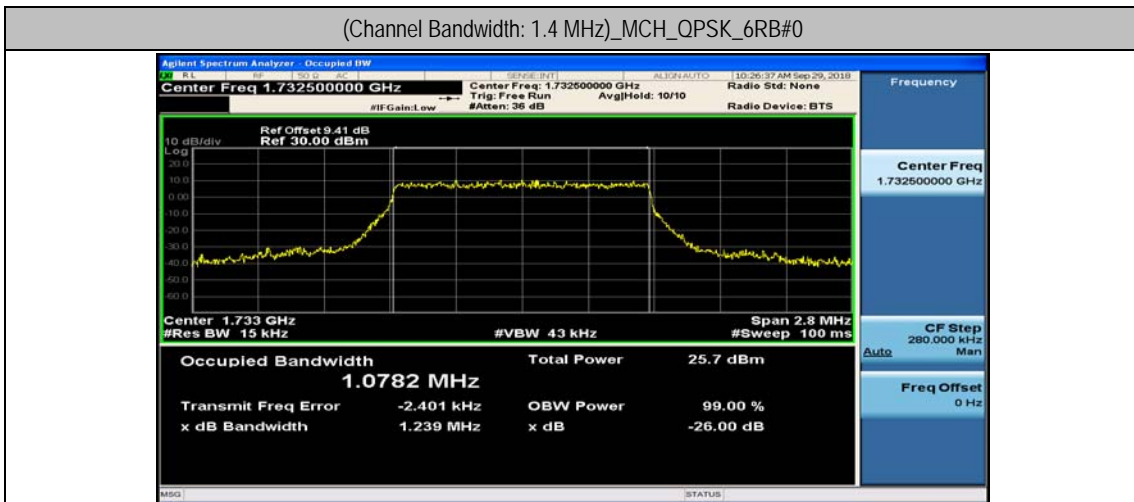

Test Graphs

Channel Bandwidth: 1.4 MHz