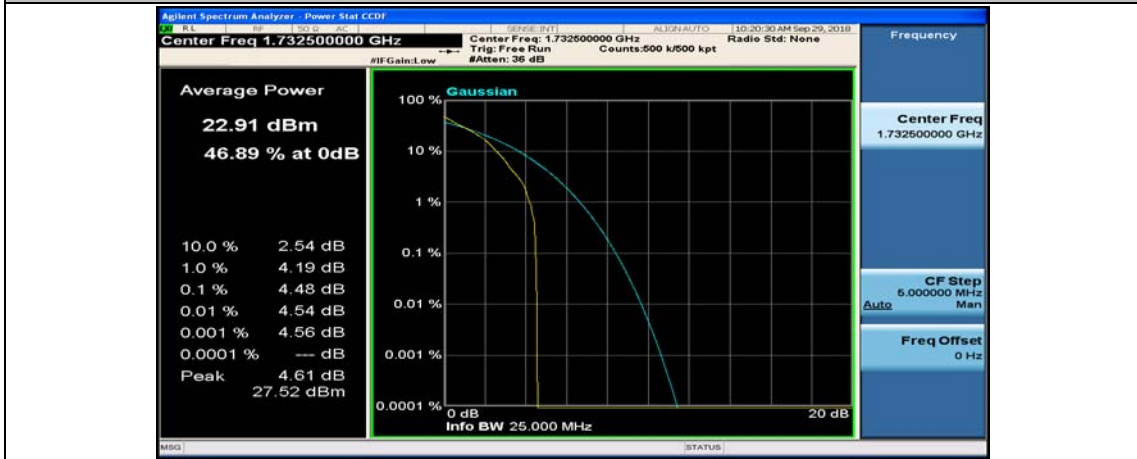

(Channel Bandwidth:20 MHz)_MCH_QPSK_1RB#49