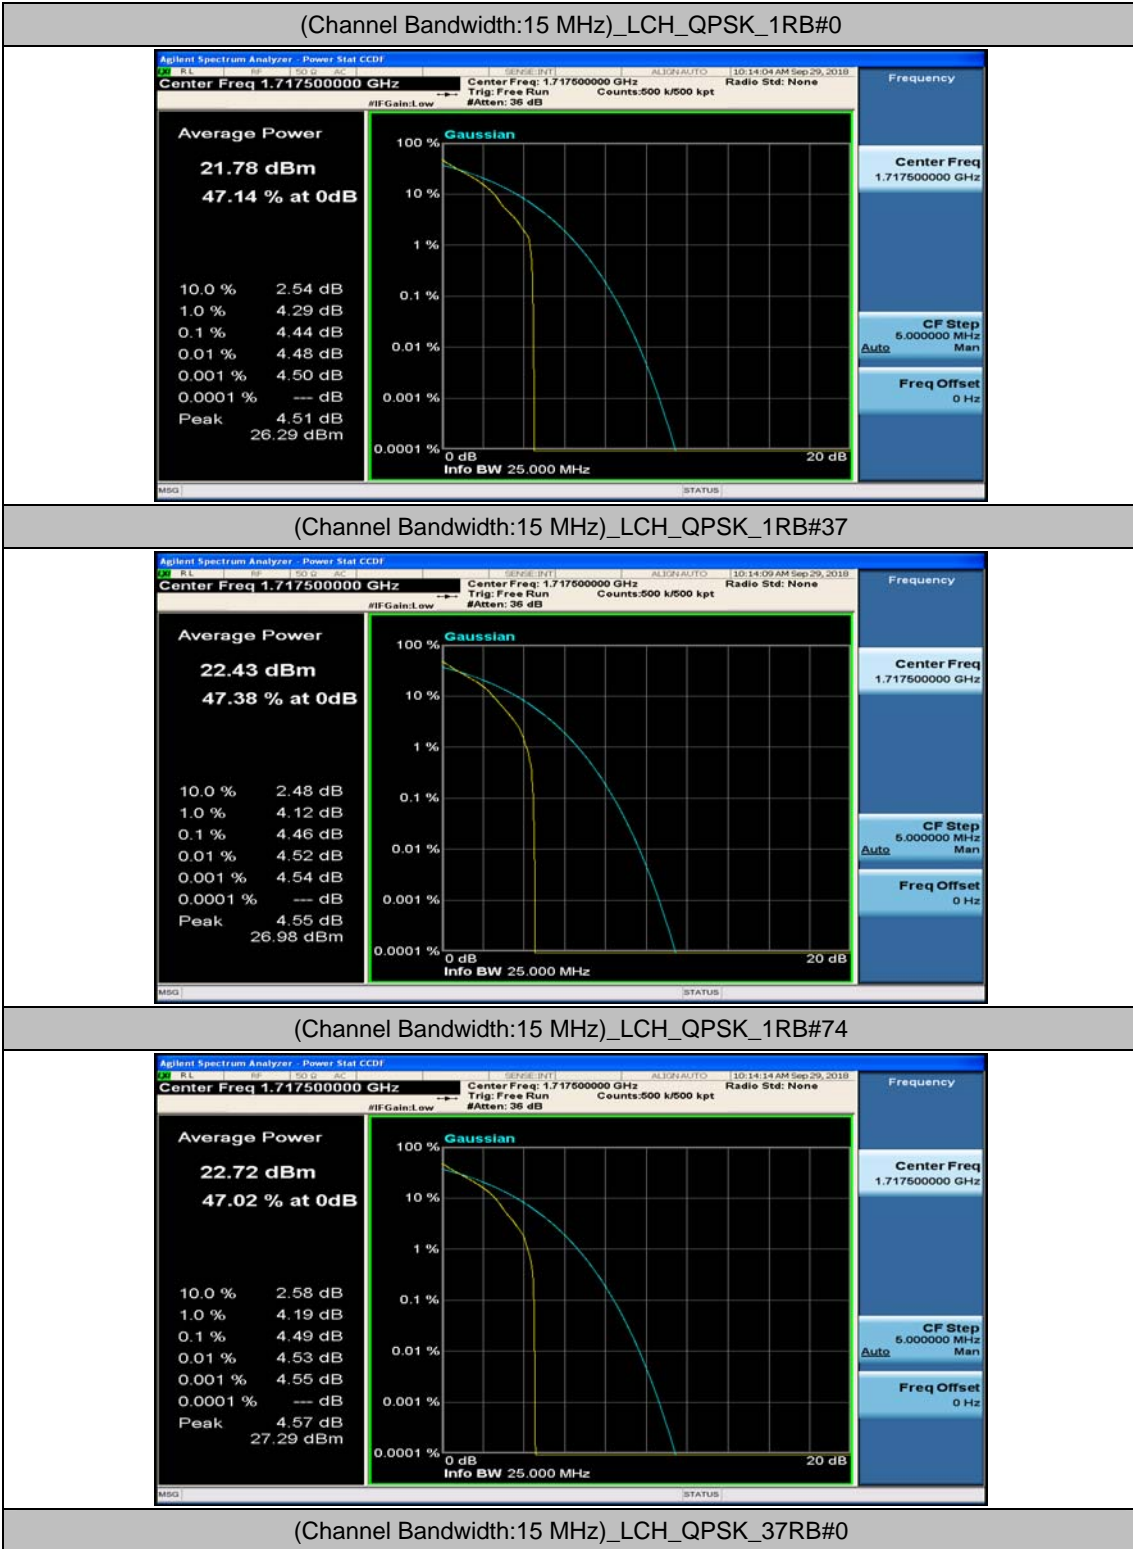

Channel Bandwidth: 10 MHz_LCH_16QAM_1RB#24

Channel Bandwidth: 10 MHz_LCH_16QAM_1RB#49

Channel Bandwidth: 10 MHz_LCH_16QAM_25RB#0

Channel Bandwidth: 10 MHz_MCH_16QAM_1RB#0

Channel Bandwidth: 10 MHz_MCH_16QAM_1RB#24

Channel Bandwidth: 10 MHz_MCH_16QAM_1RB#49

Channel Bandwidth: 10 MHz_HCH_16QAM_1RB#49

Channel Bandwidth: 10 MHz_HCH_16QAM_25RB#0

Channel Bandwidth: 10 MHz_HCH_16QAM_25RB#12

Channel Bandwidth: 15 MHz

(Channel Bandwidth:15 MHz)_LCH_QPSK_37RB#18

(Channel Bandwidth:15 MHz)_LCH_QPSK_37RB#38

(Channel Bandwidth:15 MHz)_LCH_QPSK_75RB#0

(Channel Bandwidth:15 MHz)_MCH_QPSK_1RB#0

(Channel Bandwidth:15 MHz)_MCH_QPSK_1RB#37

(Channel Bandwidth:15 MHz)_MCH_QPSK_1RB#74