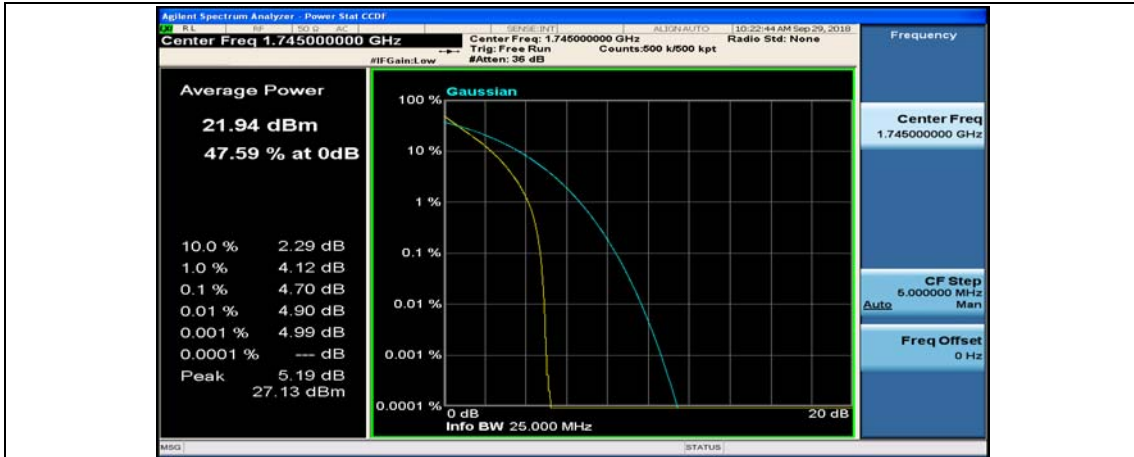

(Channel Bandwidth:20 MHz)_HCH_QPSK_50RB#25