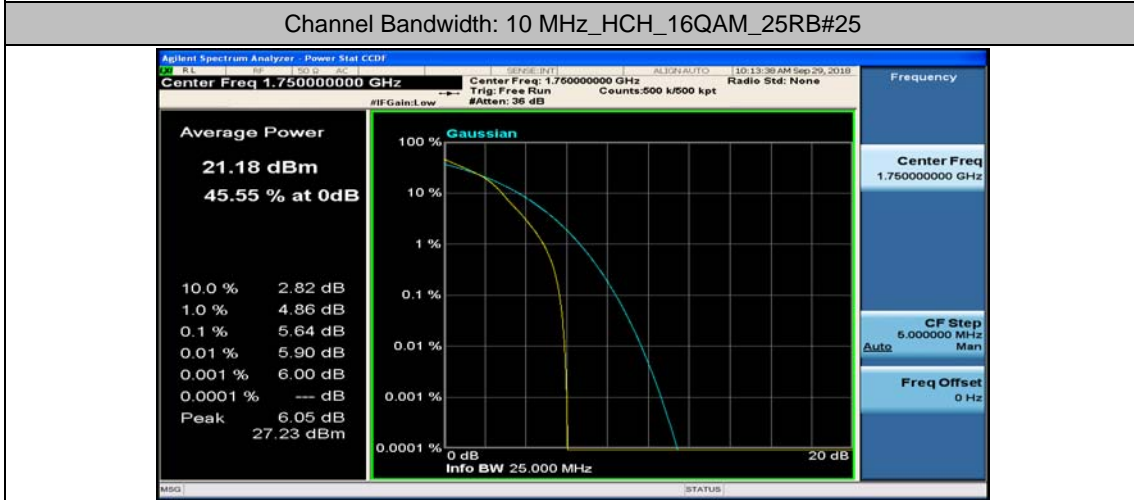

Channel Bandwidth: 10 MHz_MCH_16QAM_1RB#49

Channel Bandwidth: 10 MHz_HCH_16QAM_1RB#49

Channel Bandwidth: 10 MHz_HCH_16QAM_25RB#0

Channel Bandwidth: 10 MHz_HCH_16QAM_25RB#12

Channel Bandwidth: 15 MHz

(Channel Bandwidth:15 MHz)_LCH_QPSK_37RB#18