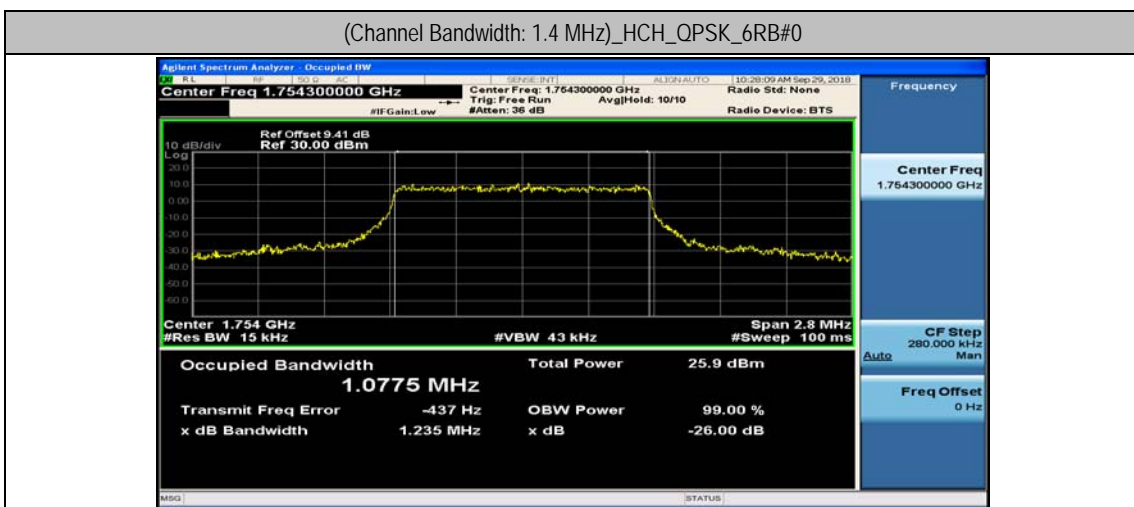

Test Graphs

Channel Bandwidth: 1.4 MHz