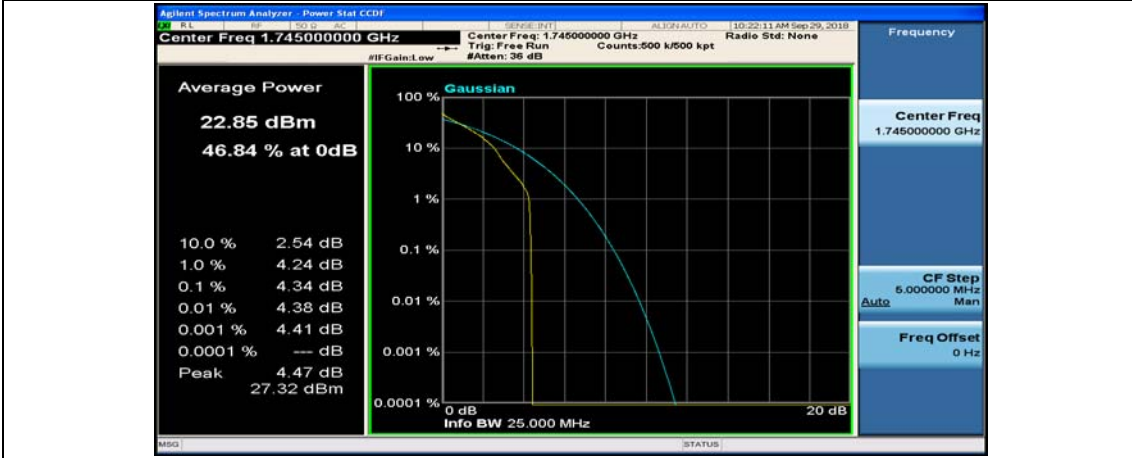

(Channel Bandwidth:20 MHz)_MCH_QPSK_50RB#50

(Channel Bandwidth:20 MHz)_MCH_QPSK_100RB#0

(Channel Bandwidth:20 MHz)_HCH_QPSK_1RB#0

(Channel Bandwidth:20 MHz)_HCH_QPSK_1RB#49

(Channel Bandwidth:20 MHz)_HCH_QPSK_1RB#99