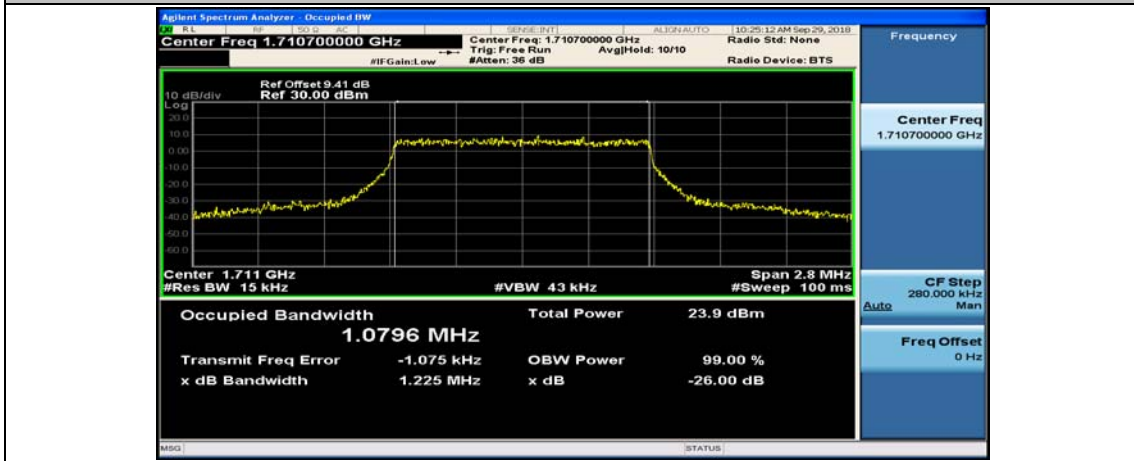

Channel Bandwidth: 20 MHz

Channel Bandwidth: 20 MHz						
Modulation	Channel	RB Configuration		Occupied Bandwidth (MHz)	26dB Bandwidth (MHz)	Verdict
		Size	Offset			
QPSK	LCH	100	0	17.785	18.58	PASS
	MCH	100	0	17.809	18.54	PASS
	HCH	100	0	17.833	18.60	PASS
16QAM	LCH	100	0	17.802	18.56	PASS
	MCH	100	0	17.779	18.56	PASS
	HCH	100	0	17.823	18.56	PASS

Test Graphs

Channel Bandwidth: 1.4 MHz

(Channel Bandwidth: 1.4 MHz)_LCH_16QAM_6RB#0

(Channel Bandwidth: 1.4 MHz)_MCH_16QAM_6RB#0

(Channel Bandwidth: 1.4 MHz)_HCH_16QAM_6RB#0