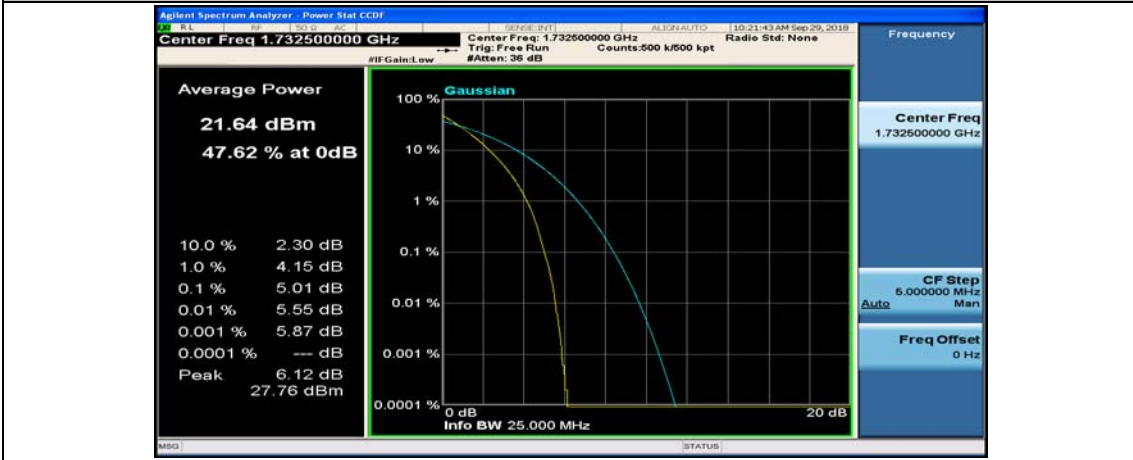

(Channel Bandwidth:20 MHz)_MCH_QPSK_100RB#0