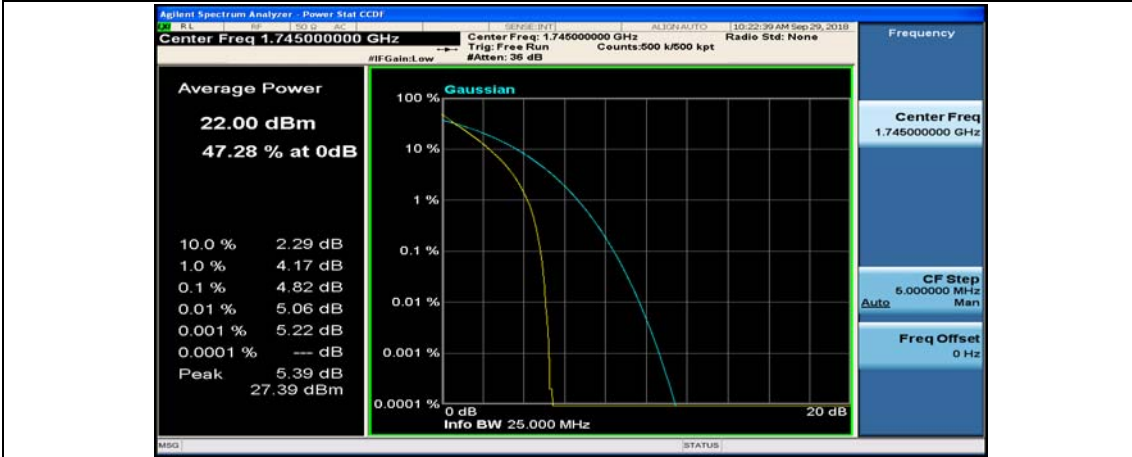

(Channel Bandwidth:20 MHz)_HCH_QPSK_50RB#0