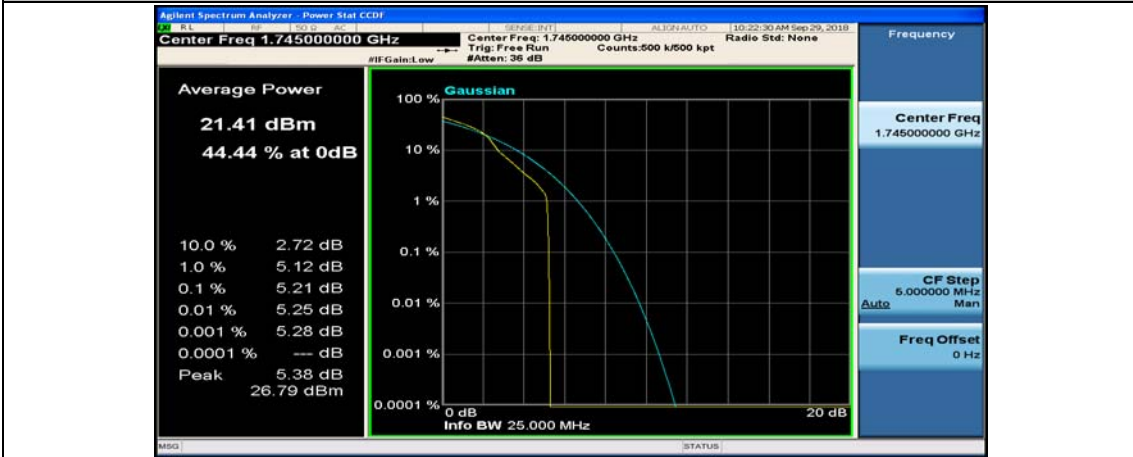

(Channel Bandwidth:20 MHz)_HCH_16QAM_1RB#99