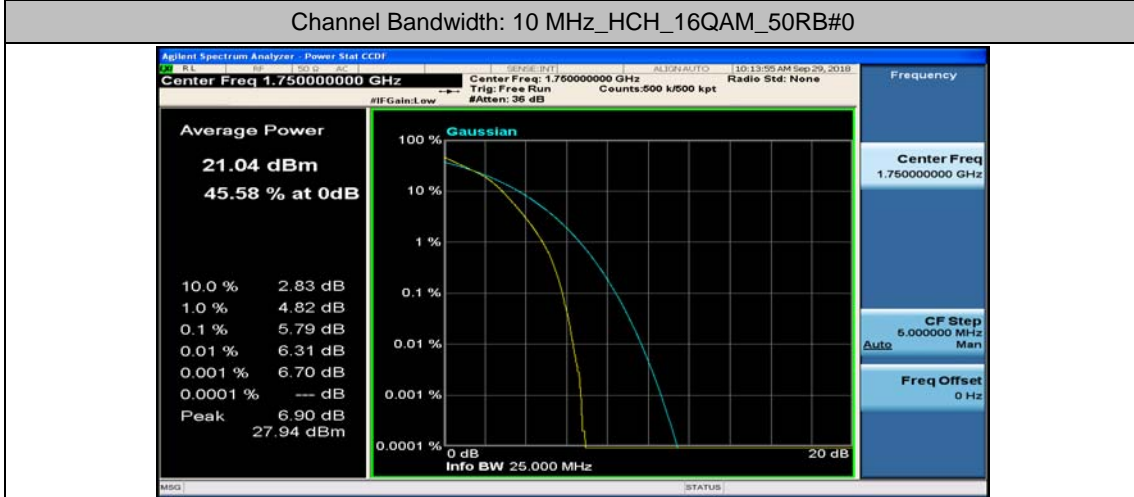

Channel Bandwidth: 10 MHz_MCH_16QAM_1RB#49

Channel Bandwidth: 10 MHz_HCH_16QAM_1RB#49

Channel Bandwidth: 10 MHz_HCH_16QAM_25RB#0

Channel Bandwidth: 10 MHz_HCH_16QAM_25RB#12

Channel Bandwidth: 15 MHz

(Channel Bandwidth:15 MHz)_LCH_QPSK_37RB#18