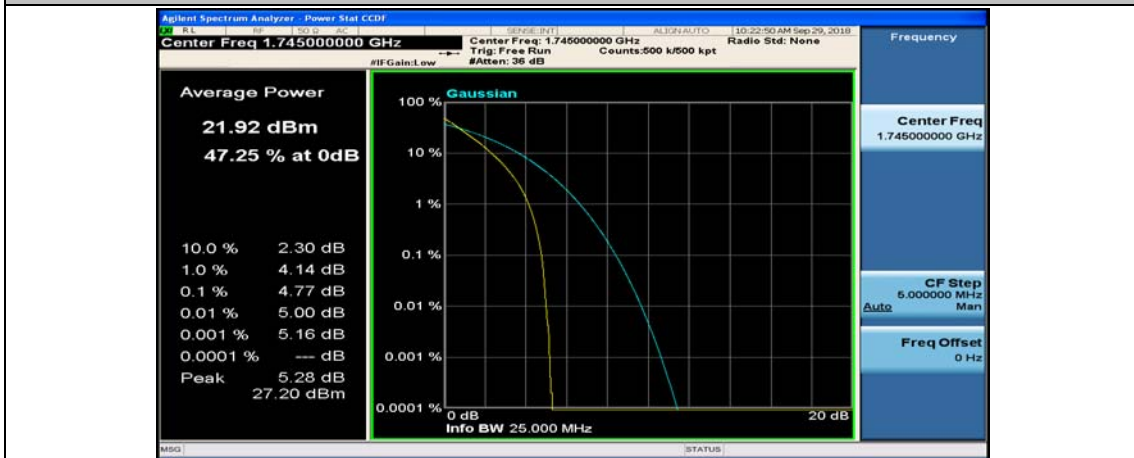

(Channel Bandwidth:20 MHz)_HCH_QPSK_50RB#50