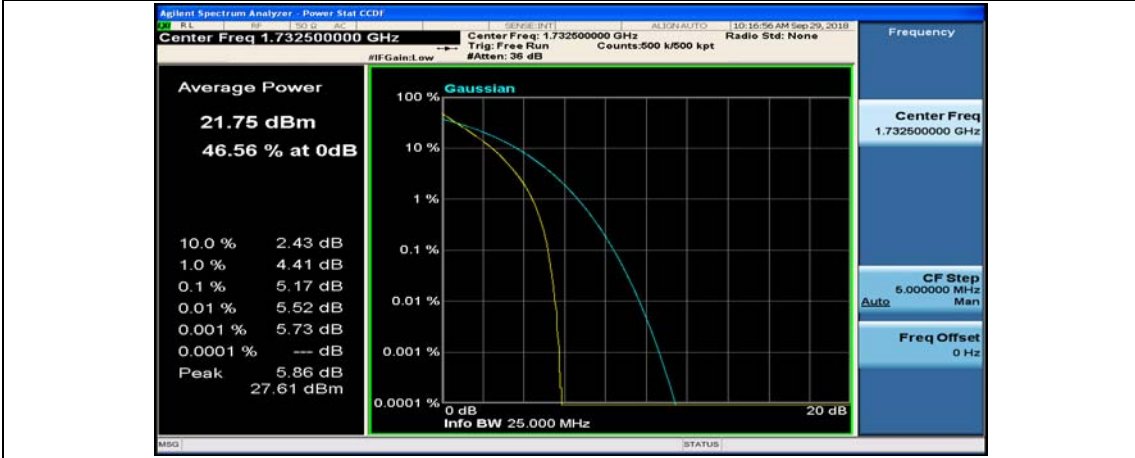

(Channel Bandwidth:15 MHz)_MCH_QPSK_37RB#0

(Channel Bandwidth:15 MHz)_MCH_QPSK_37RB#18

(Channel Bandwidth:15 MHz)_MCH_QPSK_37RB#38

(Channel Bandwidth:15 MHz)_MCH_QPSK_75RB#0

(Channel Bandwidth:15 MHz)_HCH_QPSK_1RB#0