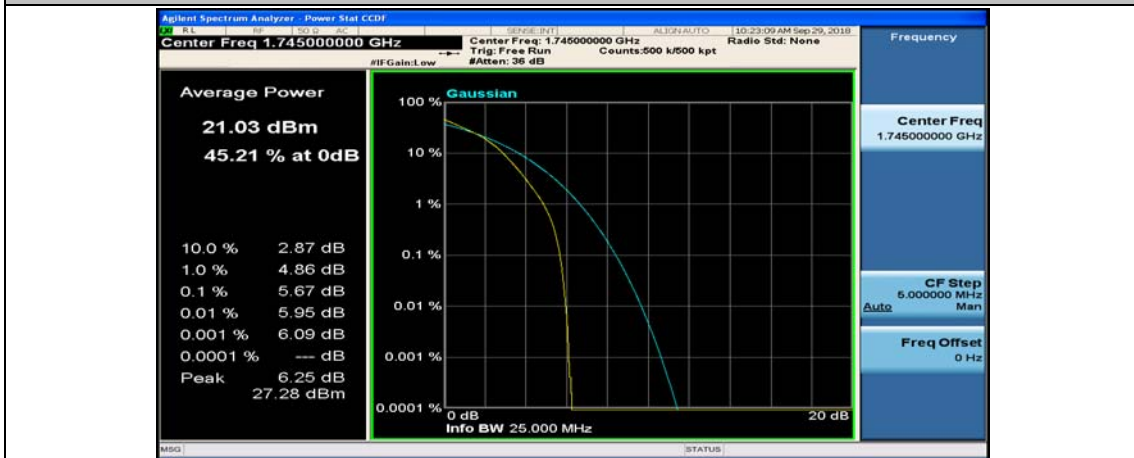

(Channel Bandwidth:20 MHz)_HCH_16QAM_1RB#99

(Channel Bandwidth:20 MHz)_HCH_16QAM_50RB#0

(Channel Bandwidth:20 MHz)_HCH_16QAM_50RB#25

(Channel Bandwidth:20 MHz)_HCH_16QAM_50RB#0

(Channel Bandwidth:20 MHz)_HCH_16QAM_100RB#0