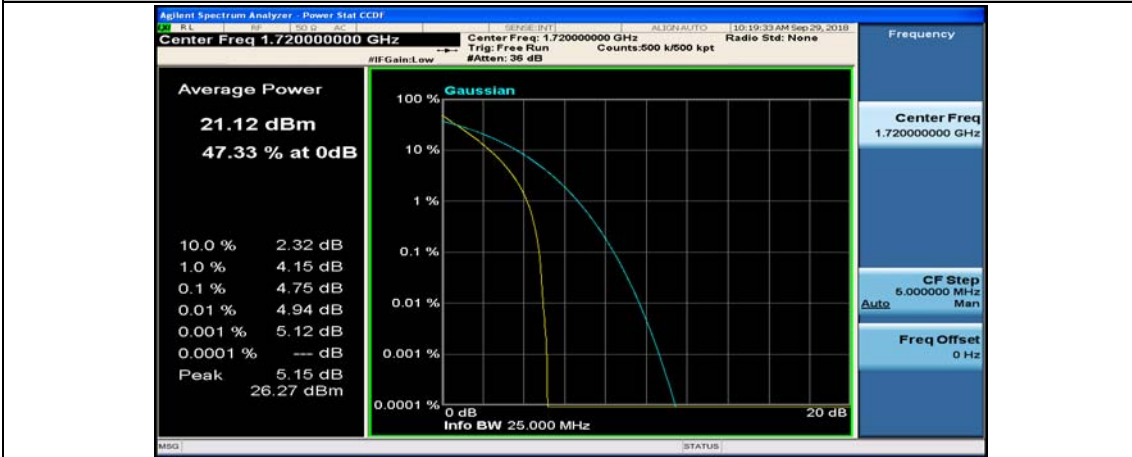

(Channel Bandwidth:15 MHz)_HCH_16QAM_37RB#38

(Channel Bandwidth:15 MHz)_HCH_16QAM_75RB#0

Channel Bandwidth: 20 MHz

(Channel Bandwidth:20 MHz)_LCH_QPSK_50RB#25

(Channel Bandwidth:20 MHz)_LCH_QPSK_50RB#50

(Channel Bandwidth:20 MHz)_LCH_QPSK_100RB#0