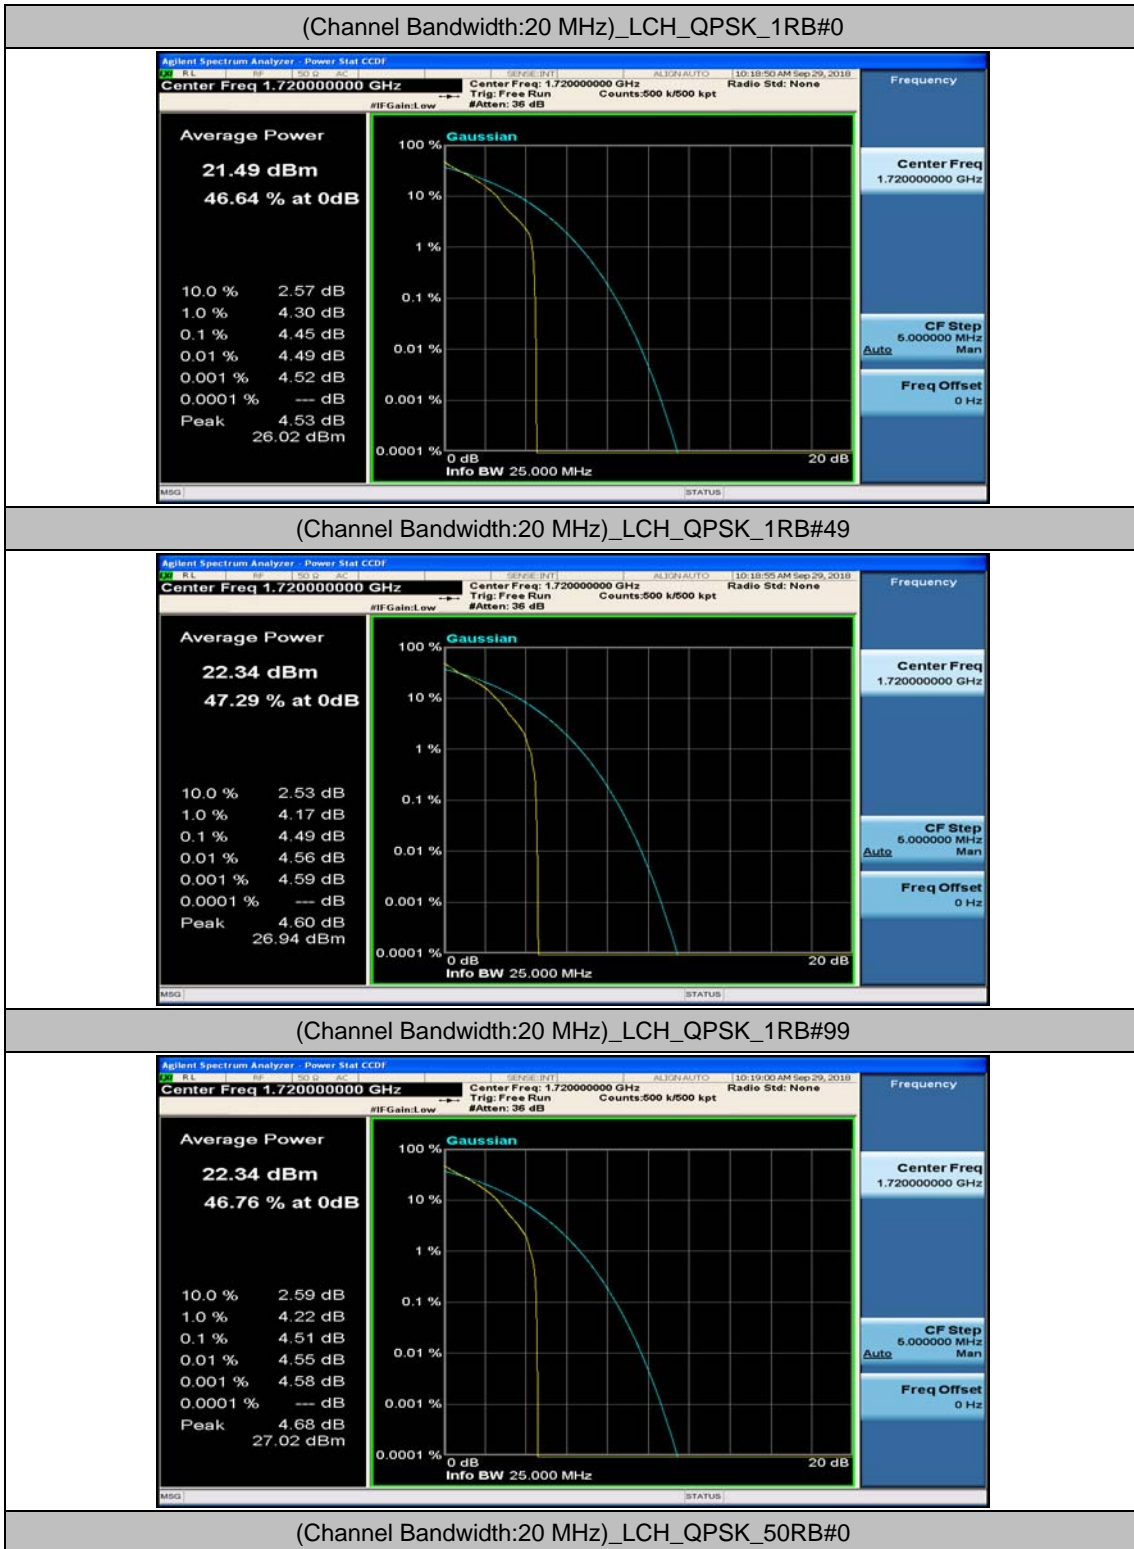

Channel Bandwidth: 20 MHz