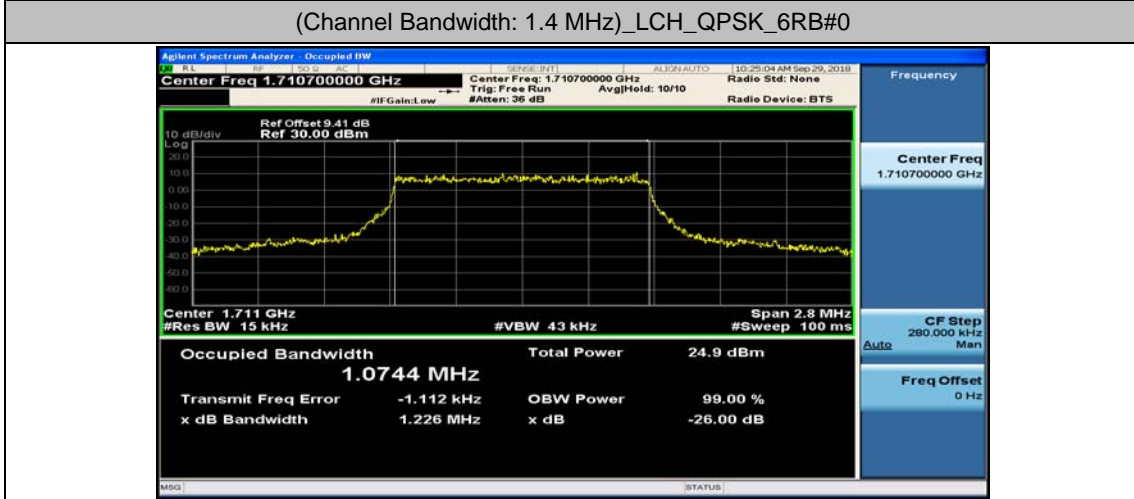

Test Graphs

Channel Bandwidth: 1.4 MHz