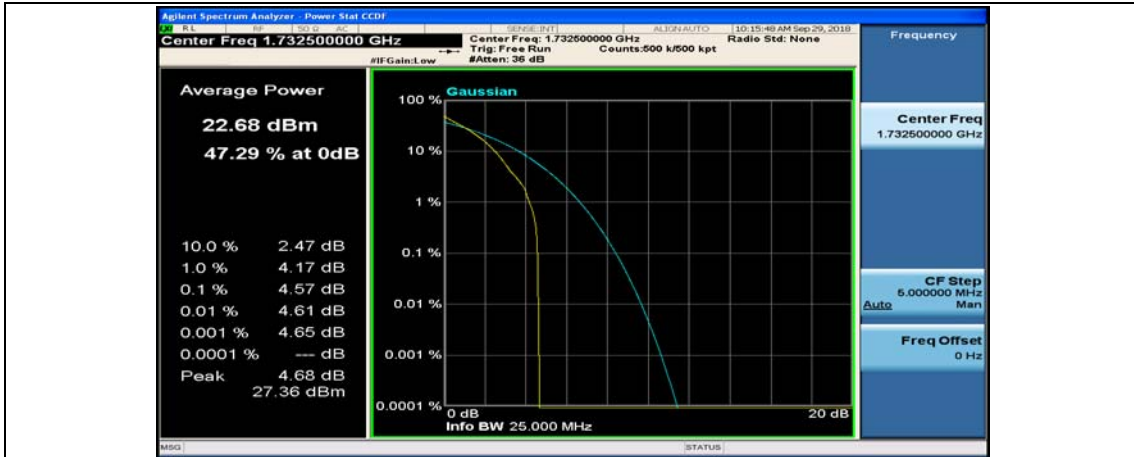

(Channel Bandwidth:15 MHz)_LCH_QPSK_37RB#38

(Channel Bandwidth:15 MHz)_LCH_QPSK_75RB#0

(Channel Bandwidth:15 MHz)_MCH_QPSK_1RB#0

(Channel Bandwidth:15 MHz)_MCH_QPSK_1RB#37

(Channel Bandwidth:15 MHz)_MCH_QPSK_1RB#74