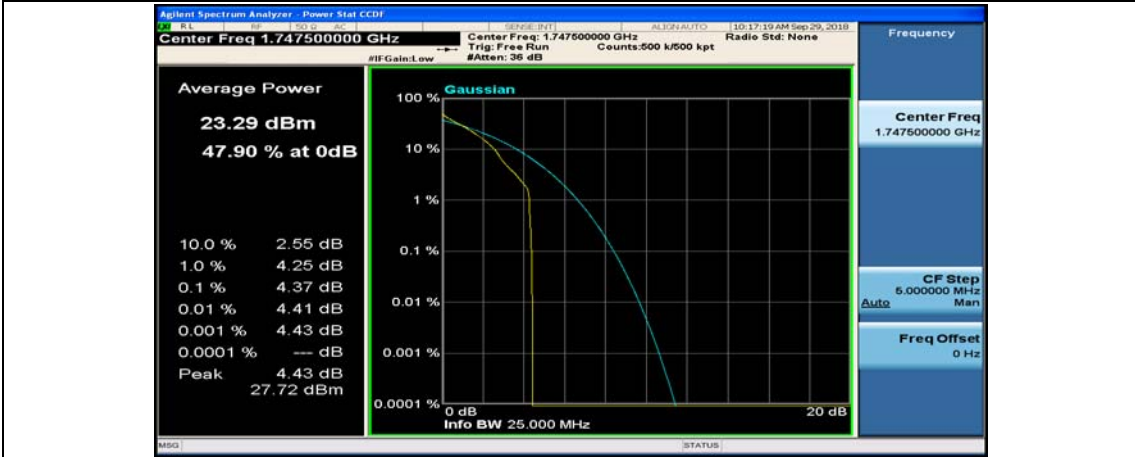

(Channel Bandwidth:15 MHz)_HCH_QPSK_1RB#37