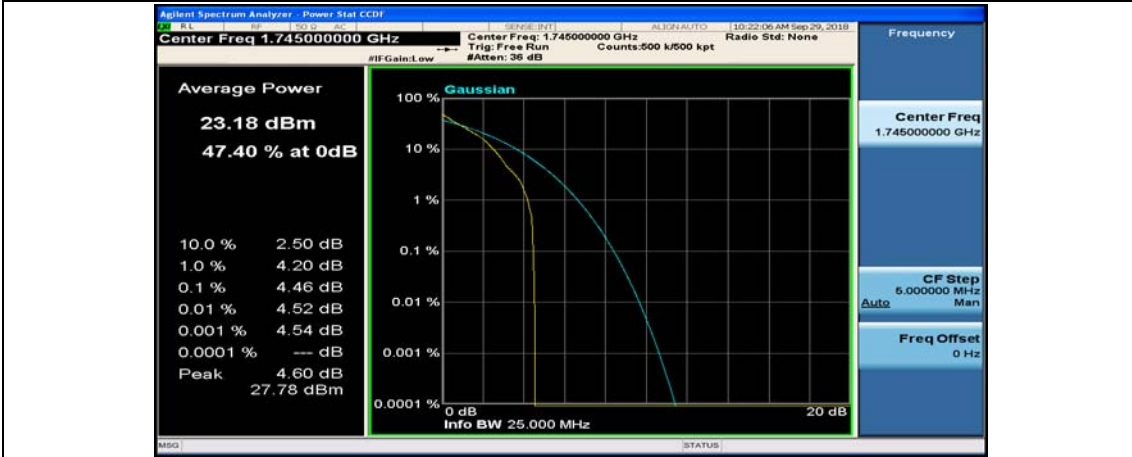

(Channel Bandwidth:20 MHz)_MCH_QPSK_50RB#50

(Channel Bandwidth:20 MHz)_MCH_QPSK_100RB#0

(Channel Bandwidth:20 MHz)_HCH_QPSK_1RB#0

(Channel Bandwidth:20 MHz)_HCH_QPSK_1RB#49

(Channel Bandwidth:20 MHz)_HCH_QPSK_1RB#99