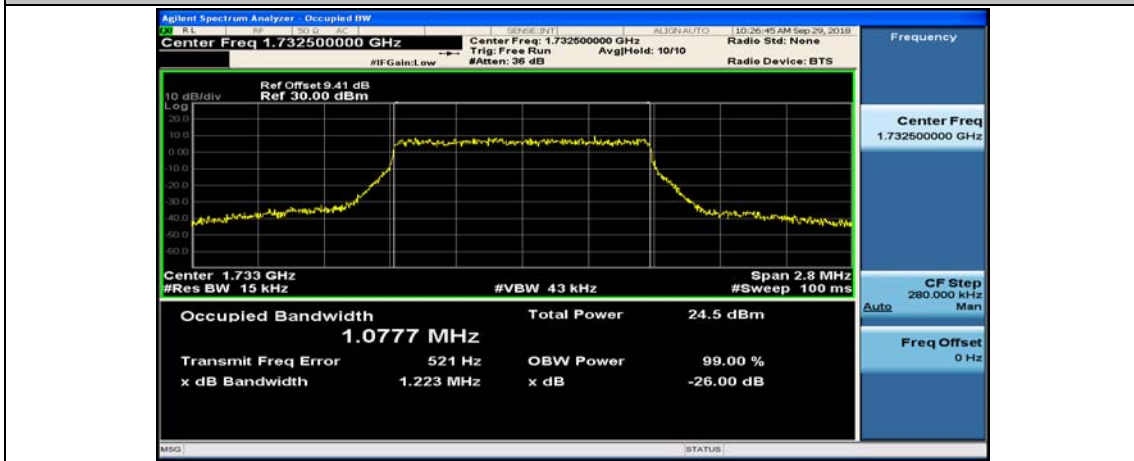

Channel Bandwidth: 20 MHz

Channel Bandwidth: 20 MHz						
Modulation	Channel	RB Configuration		Occupied Bandwidth (MHz)	26dB Bandwidth (MHz)	Verdict
		Size	Offset			
QPSK	LCH	100	0	17.785	18.58	PASS
	MCH	100	0	17.809	18.54	PASS
	HCH	100	0	17.833	18.60	PASS
16QAM	LCH	100	0	17.802	18.56	PASS
	MCH	100	0	17.779	18.56	PASS
	HCH	100	0	17.823	18.56	PASS

Test Graphs

Channel Bandwidth: 1.4 MHz

(Channel Bandwidth: 1.4 MHz)_LCH_16QAM_6RB#0

(Channel Bandwidth: 1.4 MHz)_MCH_16QAM_6RB#0

(Channel Bandwidth: 1.4 MHz)_HCH_16QAM_6RB#0