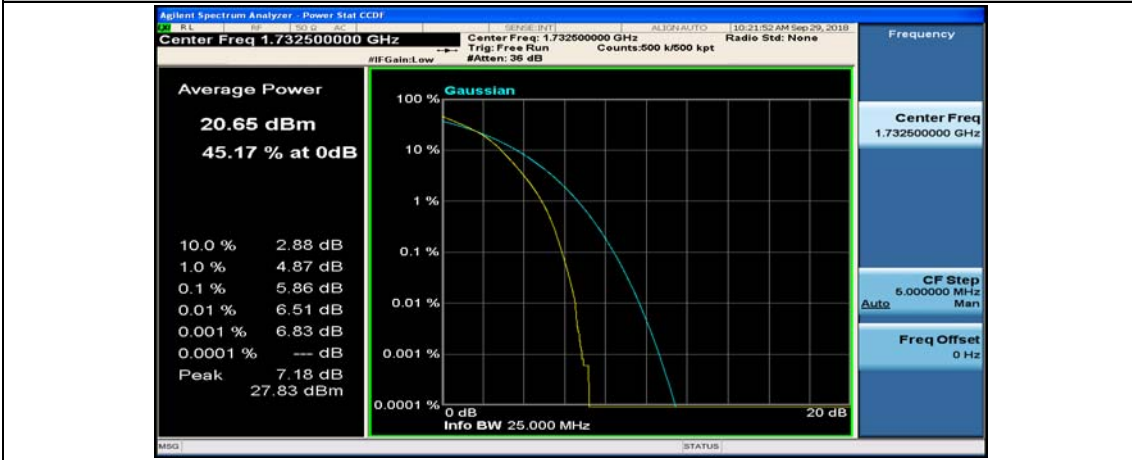

(Channel Bandwidth:20 MHz)_MCH_16QAM_100RB#0