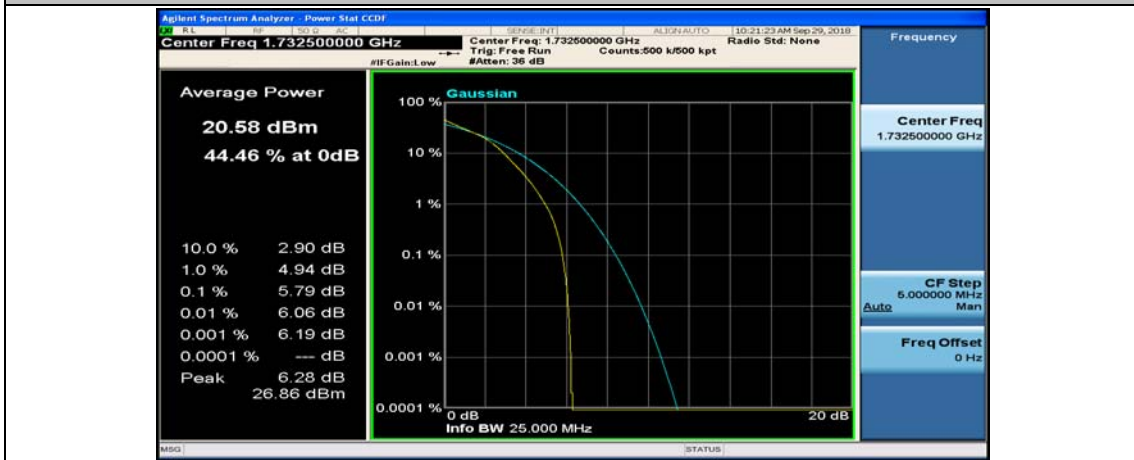

(Channel Bandwidth:20 MHz)_LCH_16QAM_100RB#0

(Channel Bandwidth:20 MHz)_MCH_16QAM_1RB#0

(Channel Bandwidth:20 MHz)_MCH_16QAM_1RB#49

(Channel Bandwidth:20 MHz)_MCH_16QAM_1RB#99

(Channel Bandwidth:20 MHz)_MCH_16QAM_50RB#0