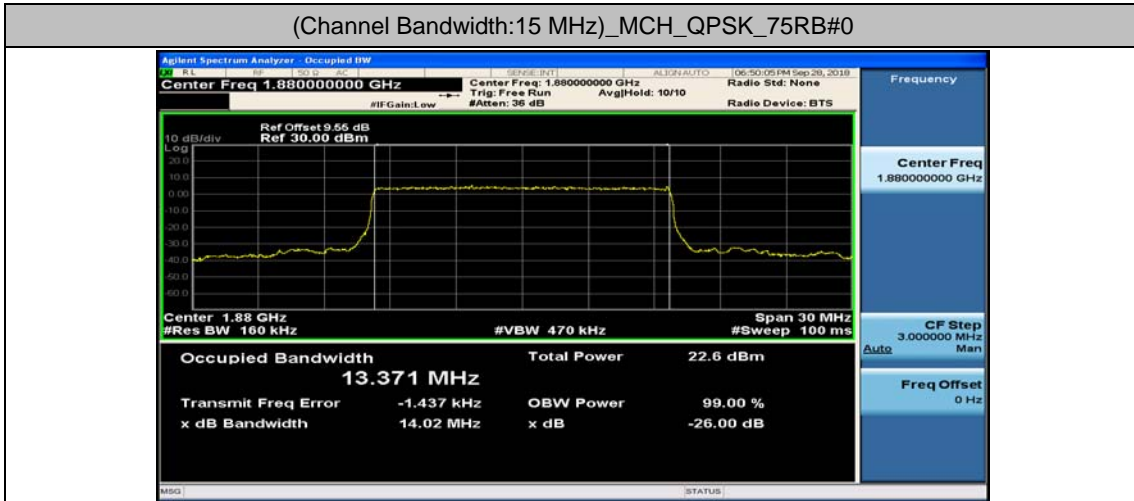

(Channel Bandwidth: 5 MHz)_MCH_16QAM_25RB#0

(Channel Bandwidth: 5 MHz)_HCH_16QAM_25RB#0

Channel Bandwidth: 10 MHz

Channel Bandwidth: 10 MHz_LCH_16QAM_50RB#0

Channel Bandwidth: 10 MHz_MCH_16QAM_50RB#0

Channel Bandwidth: 10 MHz_HCH_16QAM_50RB#0

Channel Bandwidth: 15 MHz

(Channel Bandwidth:15 MHz)_LCH_16QAM_75RB#0

(Channel Bandwidth:15 MHz)_MCH_16QAM_75RB#0

(Channel Bandwidth:15 MHz)_HCH_16QAM_75RB#0

Channel Bandwidth: 20 MHz

(Channel Bandwidth:20 MHz)_LCH_QPSK_100RB#0