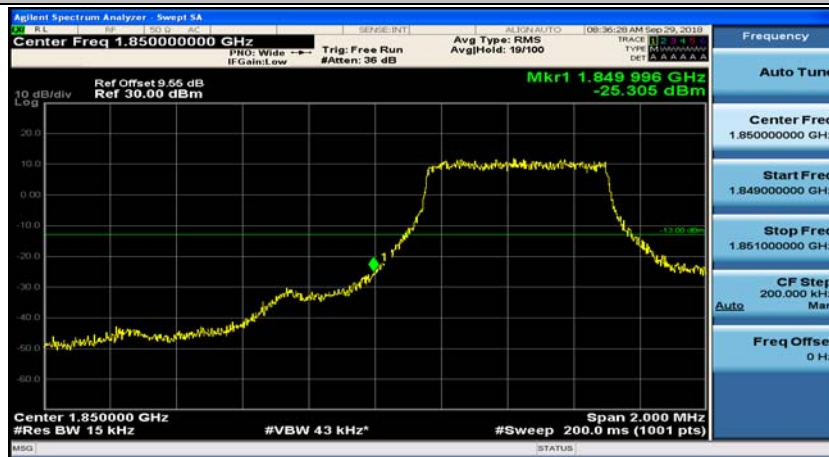

(Channel Bandwidth: 1.4 MHz)_LCH_QPSK_3RB#0