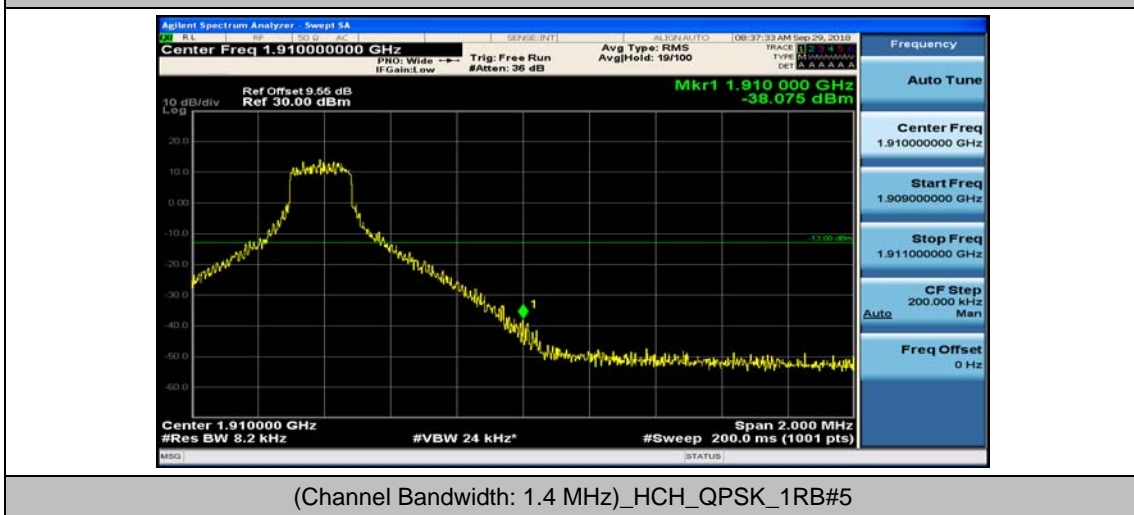

(Channel Bandwidth: 1.4 MHz)_HCH_QPSK_1RB#3

(Channel Bandwidth: 1.4 MHz)_HCH_QPSK_1RB#5