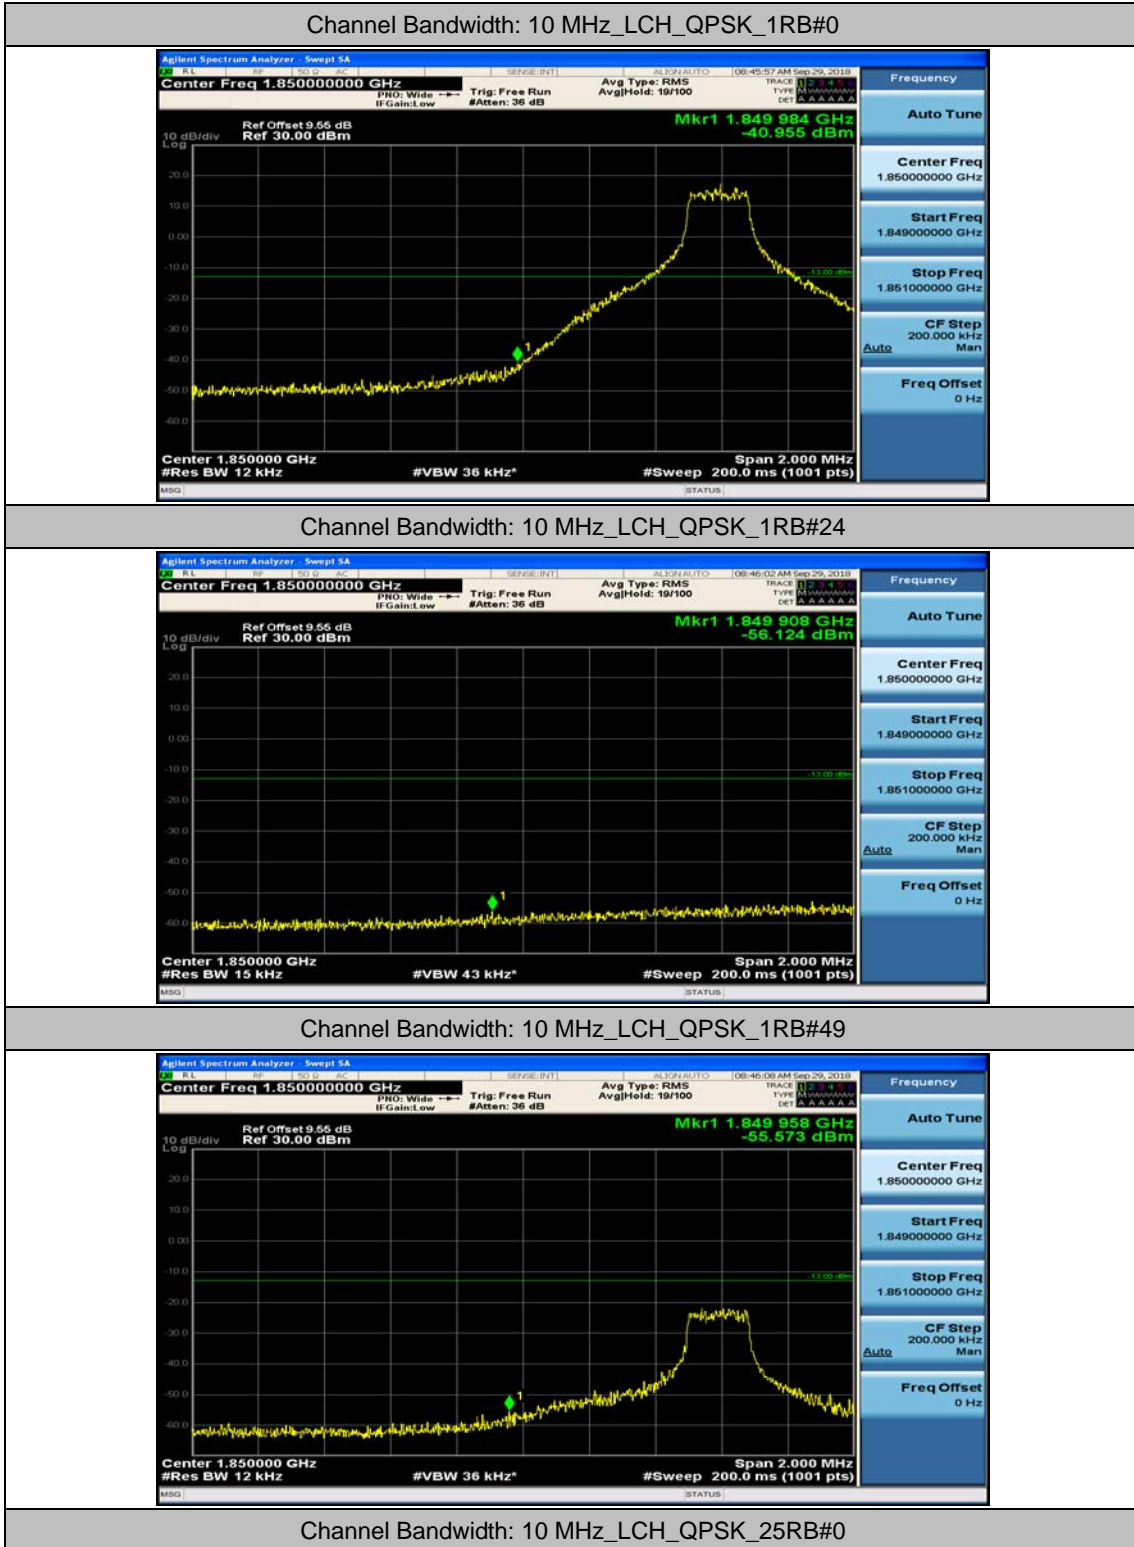

Channel Bandwidth: 10 MHz