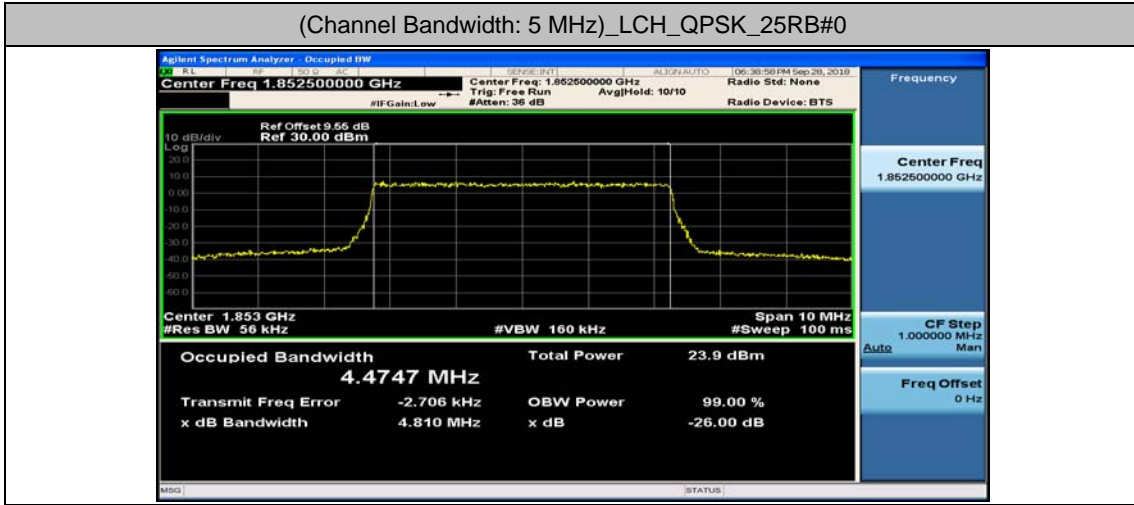

Channel Bandwidth: 3 MHz

(Channel Bandwidth: 3 MHz)_LCH_16QAM_15RB#0

(Channel Bandwidth: 3 MHz)_MCH_16QAM_15RB#0

(Channel Bandwidth: 3 MHz)_HCH_16QAM_15RB#0

Channel Bandwidth: 5 MHz

(Channel Bandwidth: 5 MHz)_LCH_16QAM_25RB#0