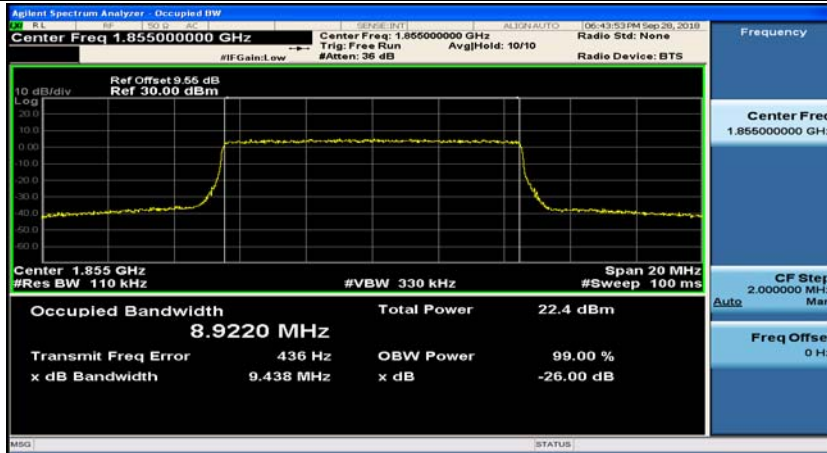

(Channel Bandwidth: 5 MHz)_MCH_16QAM_25RB#0

(Channel Bandwidth: 5 MHz)_HCH_16QAM_25RB#0

Channel Bandwidth: 10 MHz

Channel Bandwidth: 10 MHz_LCH_16QAM_50RB#0

Channel Bandwidth: 10 MHz_MCH_16QAM_50RB#0

Channel Bandwidth: 10 MHz_HCH_16QAM_50RB#0

Channel Bandwidth: 15 MHz

(Channel Bandwidth:15 MHz)_LCH_16QAM_75RB#0

(Channel Bandwidth:15 MHz)_MCH_16QAM_75RB#0

(Channel Bandwidth:15 MHz)_HCH_16QAM_75RB#0

Channel Bandwidth: 20 MHz

(Channel Bandwidth:20 MHz)_LCH_QPSK_100RB#0