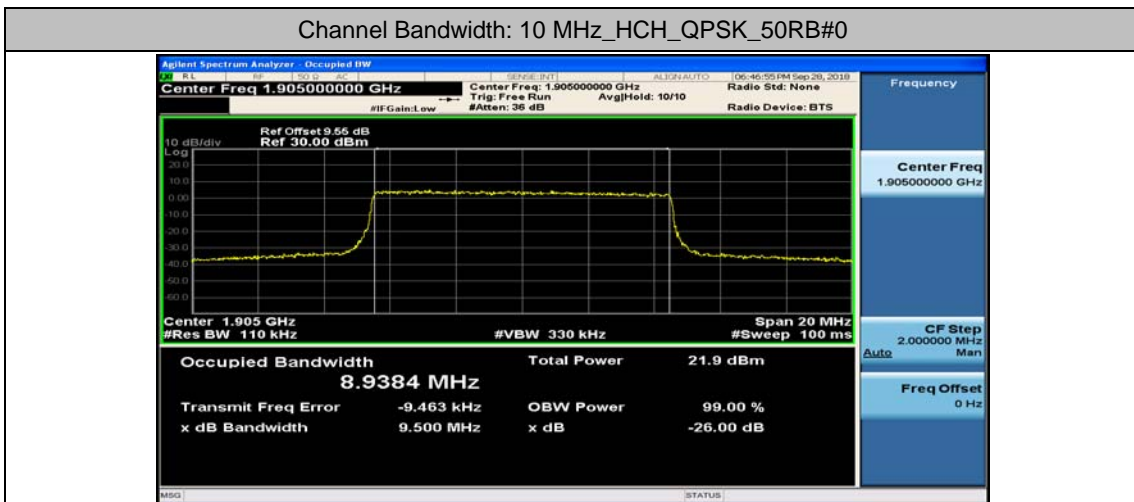

Channel Bandwidth: 10 MHz