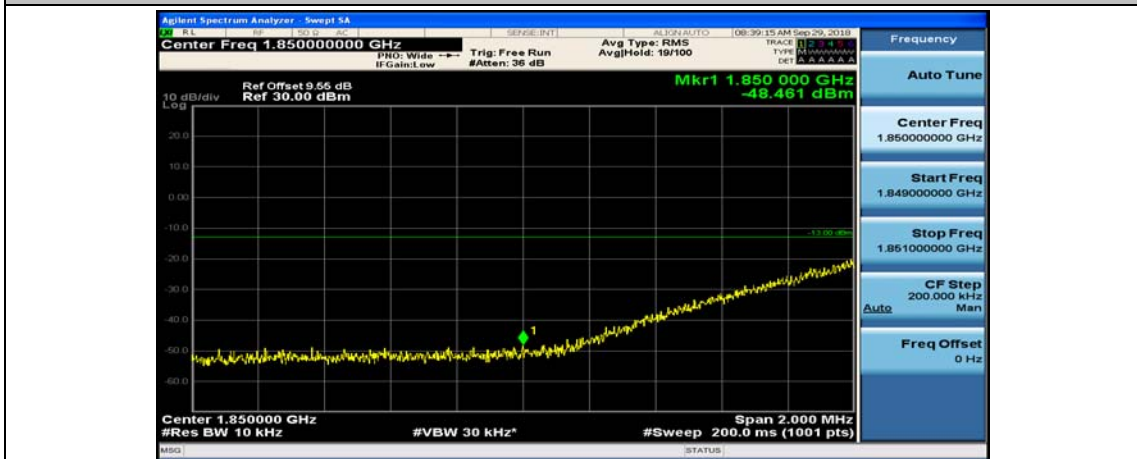

(Channel Bandwidth: 1.4 MHz)_HCH_16QAM_6RB#0

Channel Bandwidth: 3 MHz

(Channel Bandwidth: 3 MHz)_LCH_QPSK_1RB#0

(Channel Bandwidth: 3 MHz)_LCH_QPSK_1RB#7

(Channel Bandwidth: 3 MHz)_LCH_QPSK_1RB#14

(Channel Bandwidth: 3 MHz)_LCH_QPSK_8RB#0