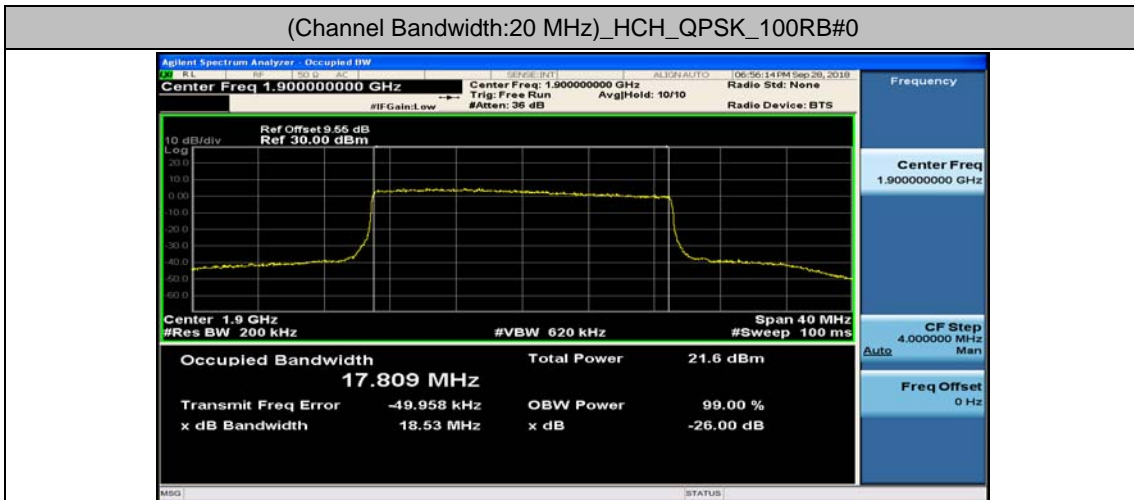

Channel Bandwidth: 15 MHz

(Channel Bandwidth:15 MHz)_LCH_16QAM_75RB#0

(Channel Bandwidth:15 MHz)_MCH_16QAM_75RB#0

(Channel Bandwidth:15 MHz)_HCH_16QAM_75RB#0

Channel Bandwidth: 20 MHz

(Channel Bandwidth:20 MHz)_LCH_QPSK_100RB#0

(Channel Bandwidth:20 MHz)_MCH_QPSK_100RB#0

(Channel Bandwidth:20 MHz)_HCH_QPSK_100RB#0

(Channel Bandwidth:20 MHz)_LCH_16QAM_100RB#0

(Channel Bandwidth:20 MHz)_MCH_16QAM_100RB#0

(Channel Bandwidth:20 MHz)_HCH_16QAM_100RB#0