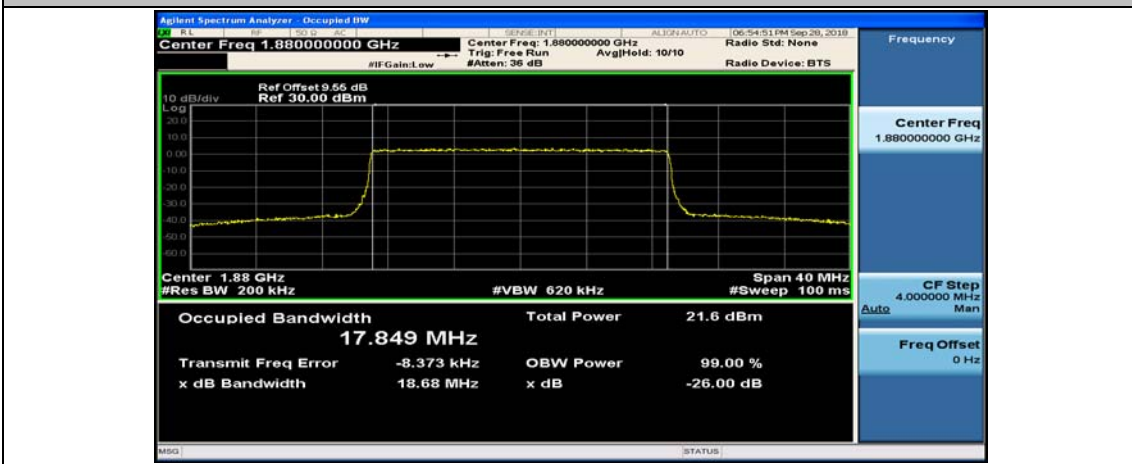

(Channel Bandwidth:20 MHz)_MCH_QPSK_100RB#0

(Channel Bandwidth:20 MHz)_HCH_QPSK_100RB#0

(Channel Bandwidth:20 MHz)_LCH_16QAM_100RB#0

(Channel Bandwidth:20 MHz)_MCH_16QAM_100RB#0

(Channel Bandwidth:20 MHz)_HCH_16QAM_100RB#0