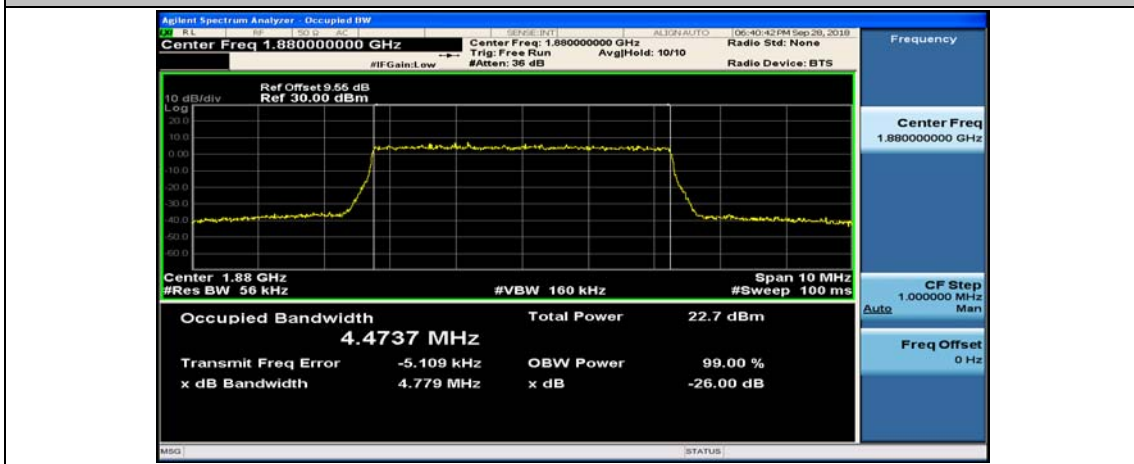

Channel Bandwidth: 3 MHz

(Channel Bandwidth: 3 MHz)_LCH_16QAM_15RB#0

(Channel Bandwidth: 3 MHz)_MCH_16QAM_15RB#0

(Channel Bandwidth: 3 MHz)_HCH_16QAM_15RB#0

Channel Bandwidth: 5 MHz

(Channel Bandwidth: 5 MHz)_LCH_16QAM_25RB#0

(Channel Bandwidth: 5 MHz)_MCH_16QAM_25RB#0

(Channel Bandwidth: 5 MHz)_HCH_16QAM_25RB#0

Channel Bandwidth: 10 MHz

Channel Bandwidth: 10 MHz_LCH_16QAM_50RB#0

Channel Bandwidth: 10 MHz_MCH_16QAM_50RB#0

Channel Bandwidth: 10 MHz_HCH_16QAM_50RB#0