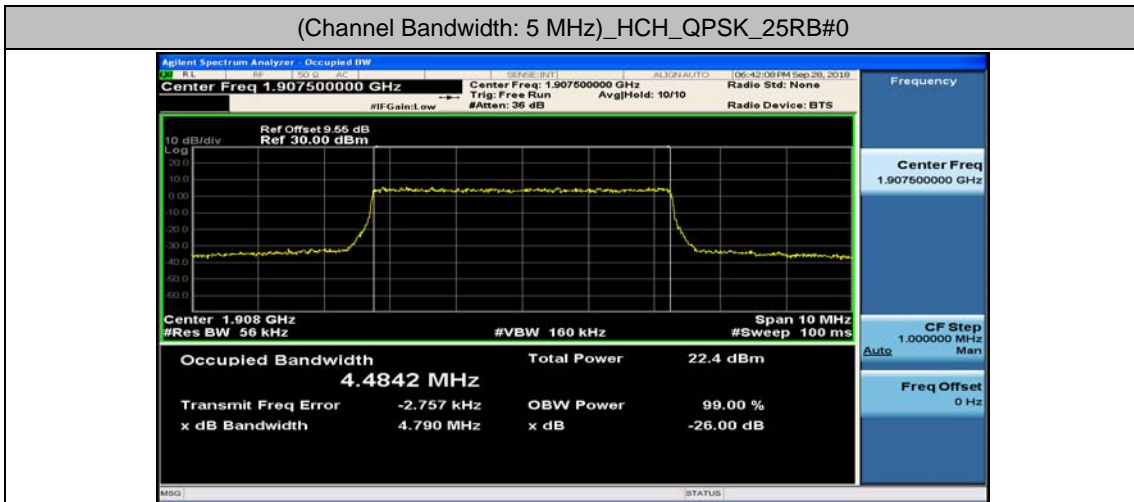

Channel Bandwidth: 3 MHz

(Channel Bandwidth: 3 MHz)_LCH_16QAM_15RB#0

(Channel Bandwidth: 3 MHz)_MCH_16QAM_15RB#0

(Channel Bandwidth: 3 MHz)_HCH_16QAM_15RB#0

Channel Bandwidth: 5 MHz

(Channel Bandwidth: 5 MHz)_LCH_16QAM_25RB#0