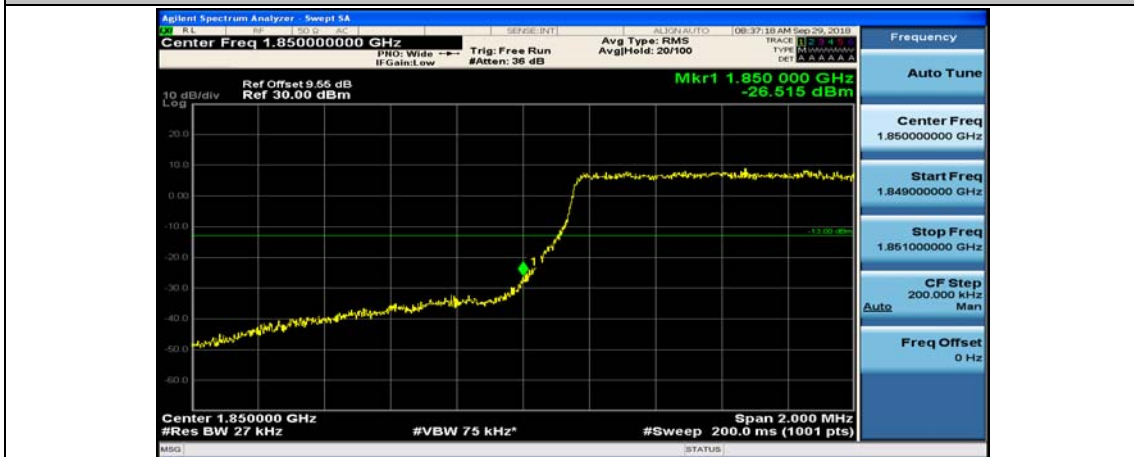

(Channel Bandwidth: 1.4 MHz)_LCH_16QAM_3RB#0

(Channel Bandwidth: 1.4 MHz)_LCH_16QAM_3RB#2

(Channel Bandwidth: 1.4 MHz)_LCH_16QAM_3RB#3

(Channel Bandwidth: 1.4 MHz)_LCH_16QAM_6RB#0

(Channel Bandwidth: 1.4 MHz)_HCH_16QAM_1RB#0