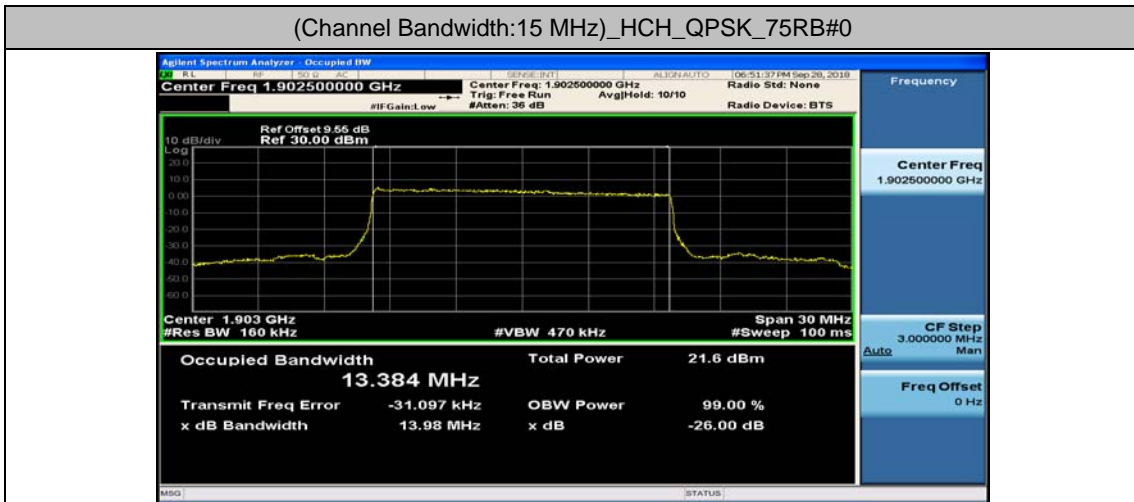

(Channel Bandwidth: 5 MHz)_MCH_16QAM_25RB#0

(Channel Bandwidth: 5 MHz)_HCH_16QAM_25RB#0

Channel Bandwidth: 10 MHz

Channel Bandwidth: 10 MHz_LCH_16QAM_50RB#0

Channel Bandwidth: 10 MHz_MCH_16QAM_50RB#0

Channel Bandwidth: 10 MHz_HCH_16QAM_50RB#0

Channel Bandwidth: 15 MHz

(Channel Bandwidth:15 MHz)_LCH_16QAM_75RB#0

(Channel Bandwidth:15 MHz)_MCH_16QAM_75RB#0

(Channel Bandwidth:15 MHz)_HCH_16QAM_75RB#0

Channel Bandwidth: 20 MHz

(Channel Bandwidth:20 MHz)_LCH_QPSK_100RB#0