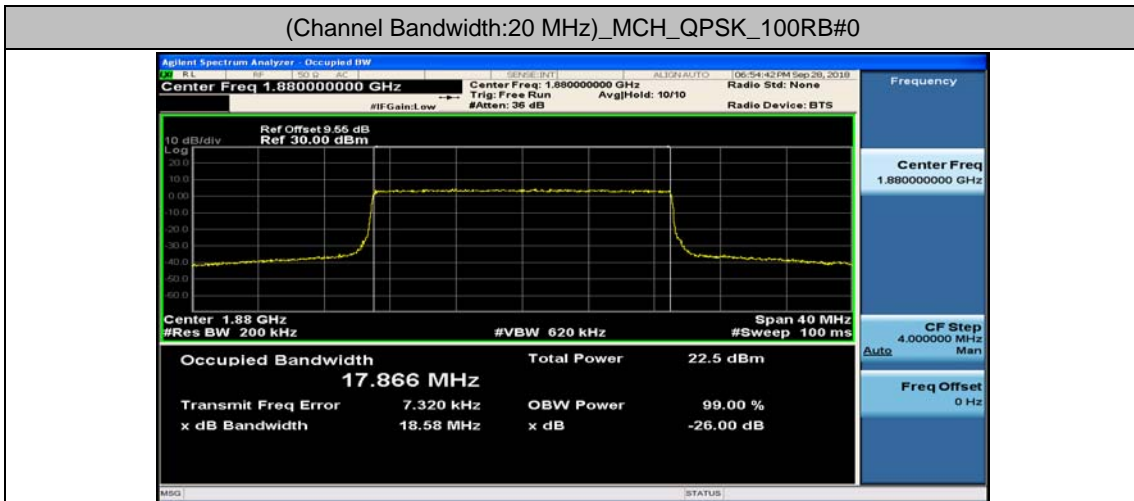

Channel Bandwidth: 15 MHz

(Channel Bandwidth:15 MHz)_LCH_16QAM_75RB#0

(Channel Bandwidth:15 MHz)_MCH_16QAM_75RB#0

(Channel Bandwidth:15 MHz)_HCH_16QAM_75RB#0

Channel Bandwidth: 20 MHz

(Channel Bandwidth:20 MHz)_LCH_QPSK_100RB#0

(Channel Bandwidth:20 MHz)_MCH_QPSK_100RB#0

(Channel Bandwidth:20 MHz)_HCH_QPSK_100RB#0

(Channel Bandwidth:20 MHz)_LCH_16QAM_100RB#0

(Channel Bandwidth:20 MHz)_MCH_16QAM_100RB#0

(Channel Bandwidth:20 MHz)_HCH_16QAM_100RB#0