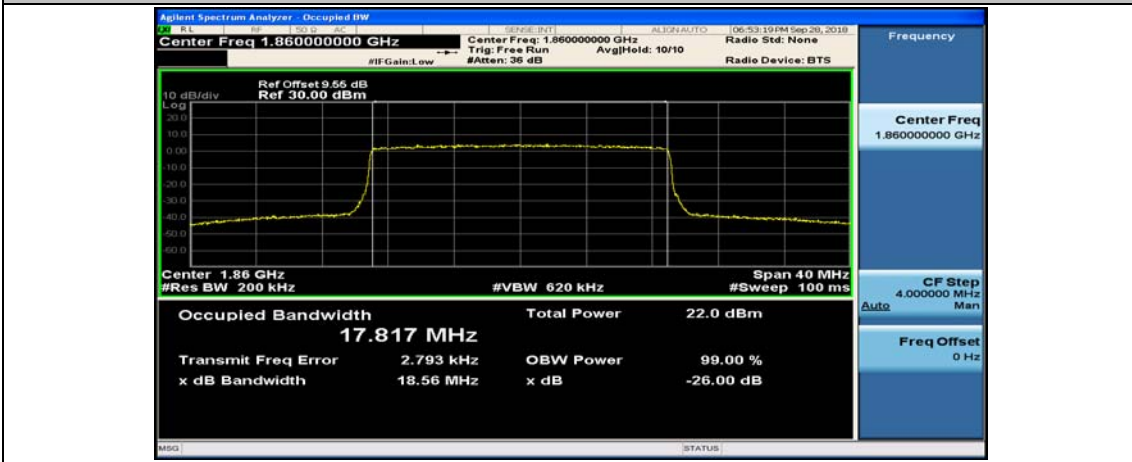

Channel Bandwidth: 15 MHz

(Channel Bandwidth:15 MHz)_LCH_16QAM_75RB#0

(Channel Bandwidth:15 MHz)_MCH_16QAM_75RB#0

(Channel Bandwidth:15 MHz)_HCH_16QAM_75RB#0

Channel Bandwidth: 20 MHz

(Channel Bandwidth:20 MHz)_LCH_QPSK_100RB#0

(Channel Bandwidth:20 MHz)_MCH_QPSK_100RB#0

(Channel Bandwidth:20 MHz)_HCH_QPSK_100RB#0

(Channel Bandwidth:20 MHz)_LCH_16QAM_100RB#0

(Channel Bandwidth:20 MHz)_MCH_16QAM_100RB#0

(Channel Bandwidth:20 MHz)_HCH_16QAM_100RB#0