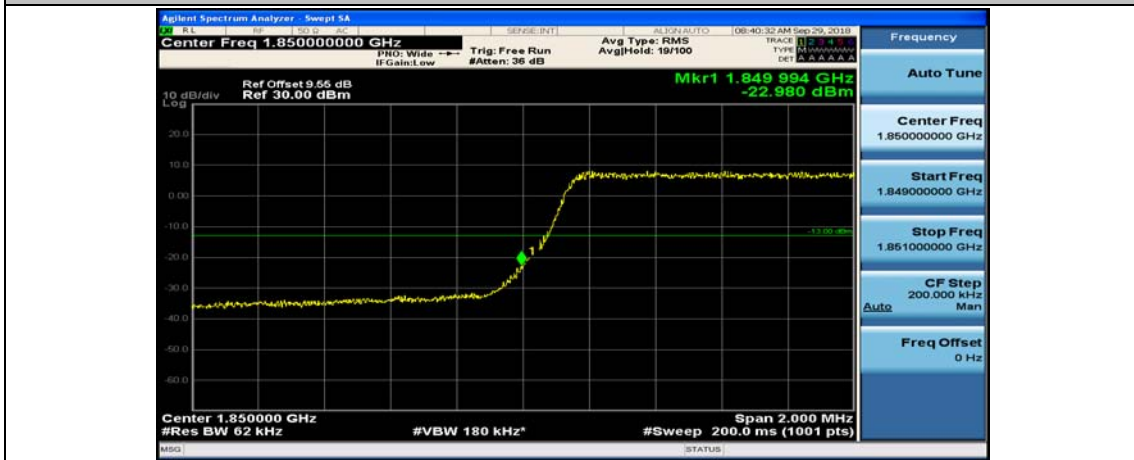

(Channel Bandwidth: 3 MHz)_LCH_QPSK_15RB#0