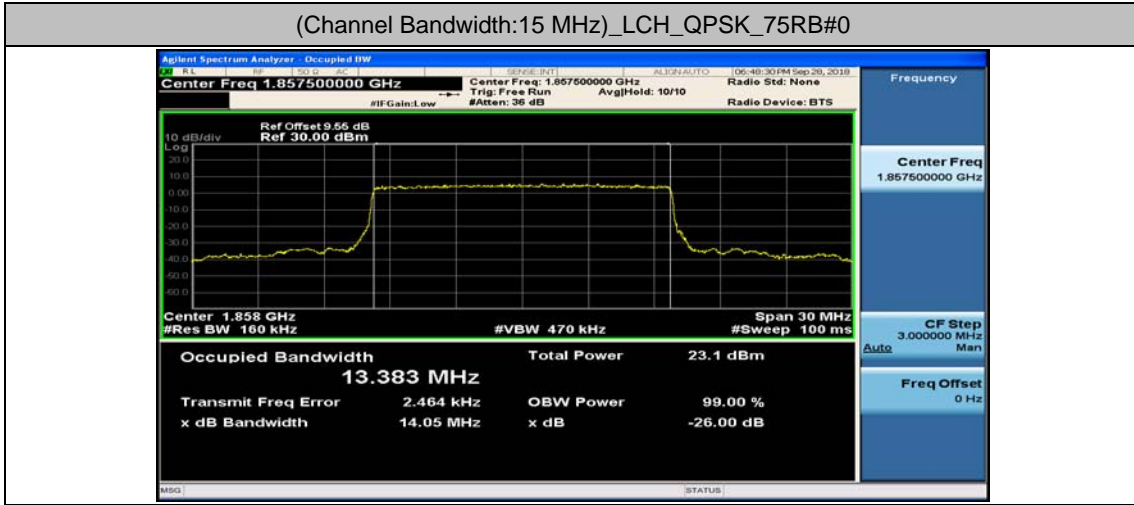

(Channel Bandwidth: 5 MHz)_MCH_16QAM_25RB#0

(Channel Bandwidth: 5 MHz)_HCH_16QAM_25RB#0

Channel Bandwidth: 10 MHz

Channel Bandwidth: 10 MHz_LCH_16QAM_50RB#0

Channel Bandwidth: 10 MHz_MCH_16QAM_50RB#0

Channel Bandwidth: 10 MHz_HCH_16QAM_50RB#0

Channel Bandwidth: 15 MHz

(Channel Bandwidth:15 MHz)_LCH_16QAM_75RB#0

(Channel Bandwidth:15 MHz)_MCH_16QAM_75RB#0

(Channel Bandwidth:15 MHz)_HCH_16QAM_75RB#0

Channel Bandwidth: 20 MHz

(Channel Bandwidth:20 MHz)_LCH_QPSK_100RB#0