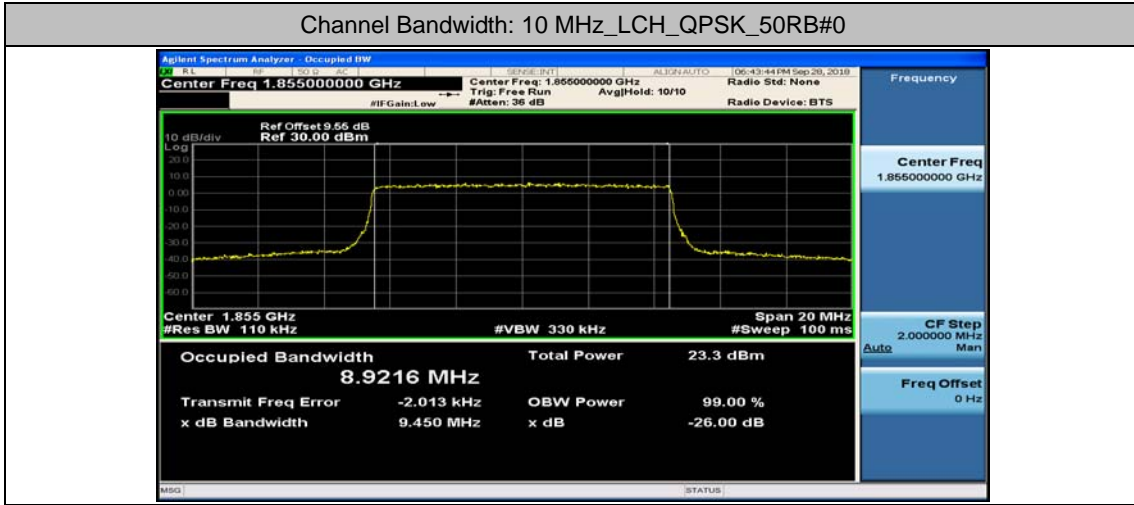

Channel Bandwidth: 10 MHz