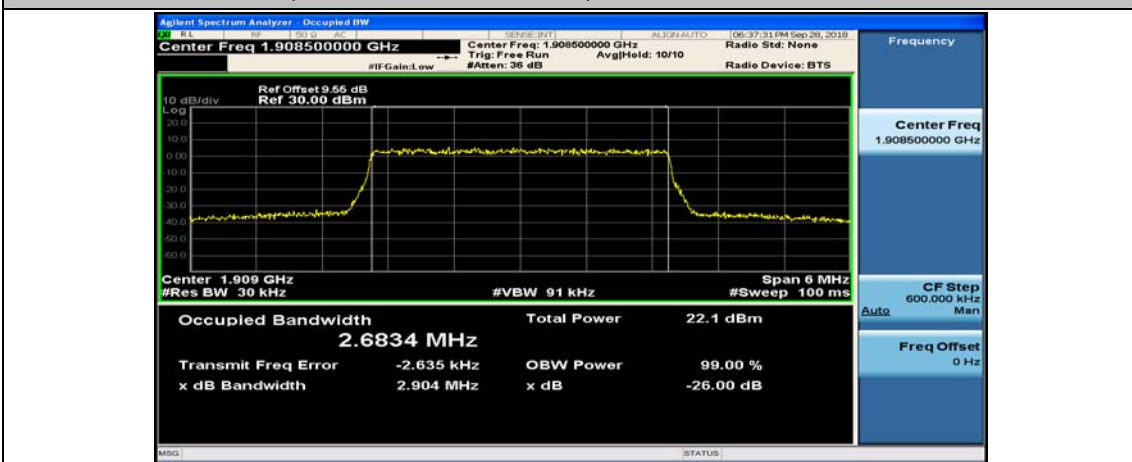

Channel Bandwidth: 3 MHz

(Channel Bandwidth: 3 MHz)_LCH_16QAM_15RB#0

(Channel Bandwidth: 3 MHz)_MCH_16QAM_15RB#0

(Channel Bandwidth: 3 MHz)_HCH_16QAM_15RB#0

Channel Bandwidth: 5 MHz

(Channel Bandwidth: 5 MHz)_LCH_16QAM_25RB#0