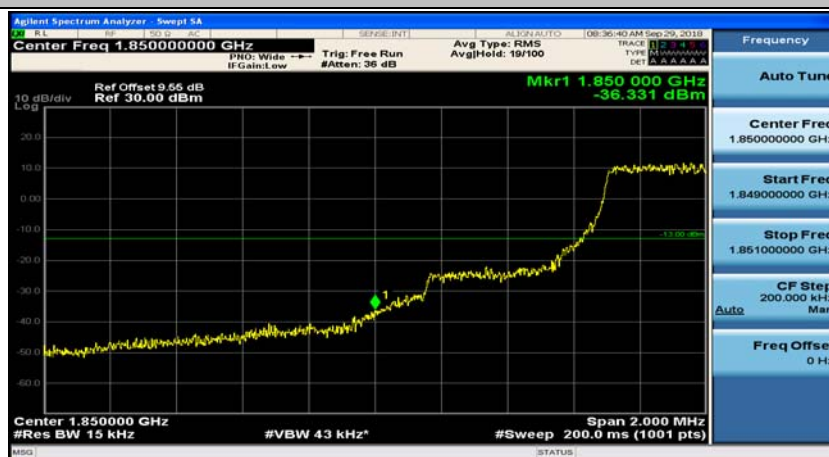

Appendix D: Band Edge

Test Graphs

Channel Bandwidth: 1.4 MHz

(Channel Bandwidth: 1.4 MHz)_LCH_QPSK_3RB#0

(Channel Bandwidth: 1.4 MHz)_LCH_QPSK_3RB#2

(Channel Bandwidth: 1.4 MHz)_LCH_QPSK_3RB#3

(Channel Bandwidth: 1.4 MHz)_LCH_QPSK_6RB#0