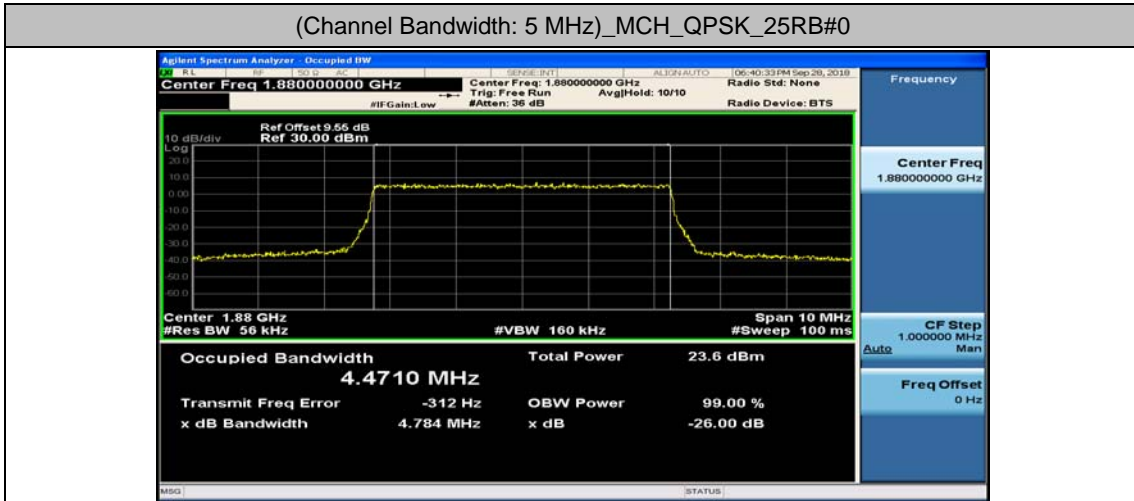

Channel Bandwidth: 3 MHz

(Channel Bandwidth: 3 MHz)_LCH_16QAM_15RB#0

(Channel Bandwidth: 3 MHz)_MCH_16QAM_15RB#0

(Channel Bandwidth: 3 MHz)_HCH_16QAM_15RB#0

Channel Bandwidth: 5 MHz

(Channel Bandwidth: 5 MHz)_LCH_16QAM_25RB#0