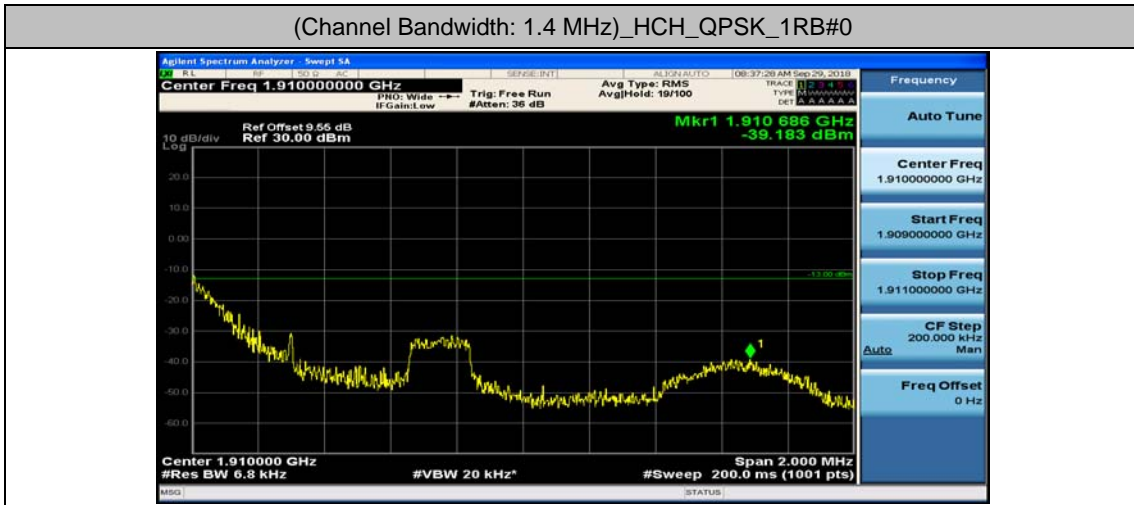

(Channel Bandwidth: 1.4 MHz)_HCH_QPSK_1RB#0