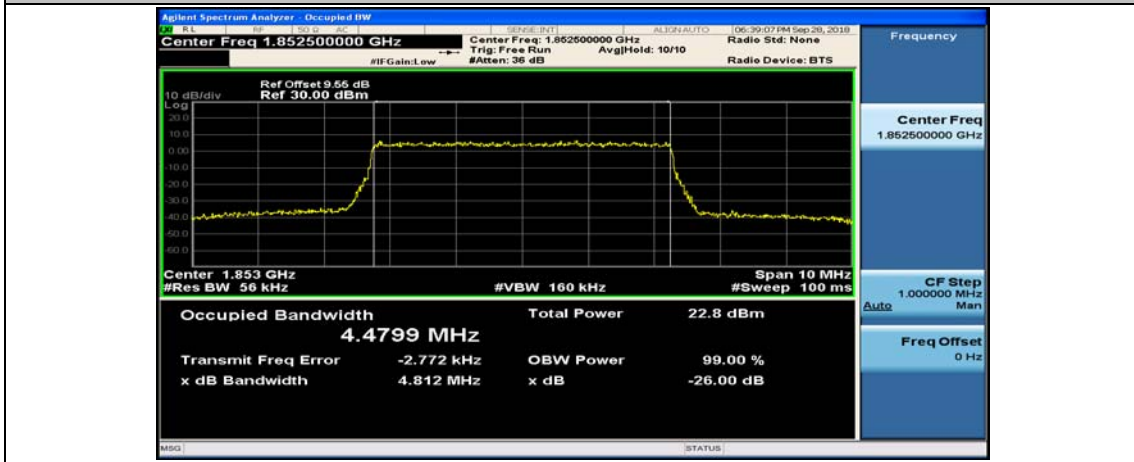

Channel Bandwidth: 3 MHz

(Channel Bandwidth: 3 MHz)_LCH_16QAM_15RB#0

(Channel Bandwidth: 3 MHz)_MCH_16QAM_15RB#0

(Channel Bandwidth: 3 MHz)_HCH_16QAM_15RB#0

Channel Bandwidth: 5 MHz

(Channel Bandwidth: 5 MHz)_LCH_16QAM_25RB#0

(Channel Bandwidth: 5 MHz)_MCH_16QAM_25RB#0

(Channel Bandwidth: 5 MHz)_HCH_16QAM_25RB#0

Channel Bandwidth: 10 MHz

Channel Bandwidth: 10 MHz_LCH_16QAM_50RB#0

Channel Bandwidth: 10 MHz_MCH_16QAM_50RB#0

Channel Bandwidth: 10 MHz_HCH_16QAM_50RB#0