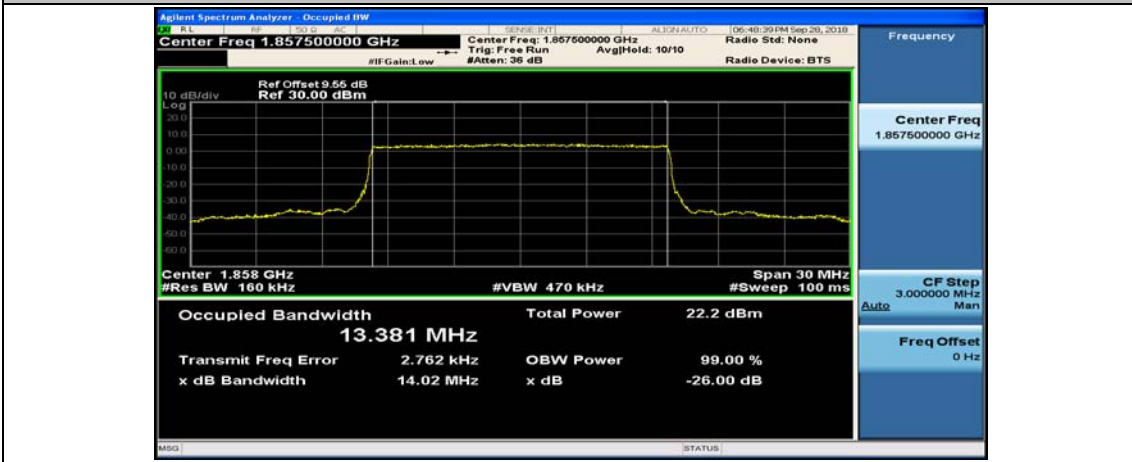

(Channel Bandwidth: 5 MHz)_MCH_16QAM_25RB#0

(Channel Bandwidth: 5 MHz)_HCH_16QAM_25RB#0

Channel Bandwidth: 10 MHz

Channel Bandwidth: 10 MHz_LCH_16QAM_50RB#0

Channel Bandwidth: 10 MHz_MCH_16QAM_50RB#0

Channel Bandwidth: 10 MHz_HCH_16QAM_50RB#0

Channel Bandwidth: 15 MHz

(Channel Bandwidth:15 MHz)_LCH_16QAM_75RB#0

(Channel Bandwidth:15 MHz)_MCH_16QAM_75RB#0

(Channel Bandwidth:15 MHz)_HCH_16QAM_75RB#0

Channel Bandwidth: 20 MHz

(Channel Bandwidth:20 MHz)_LCH_QPSK_100RB#0