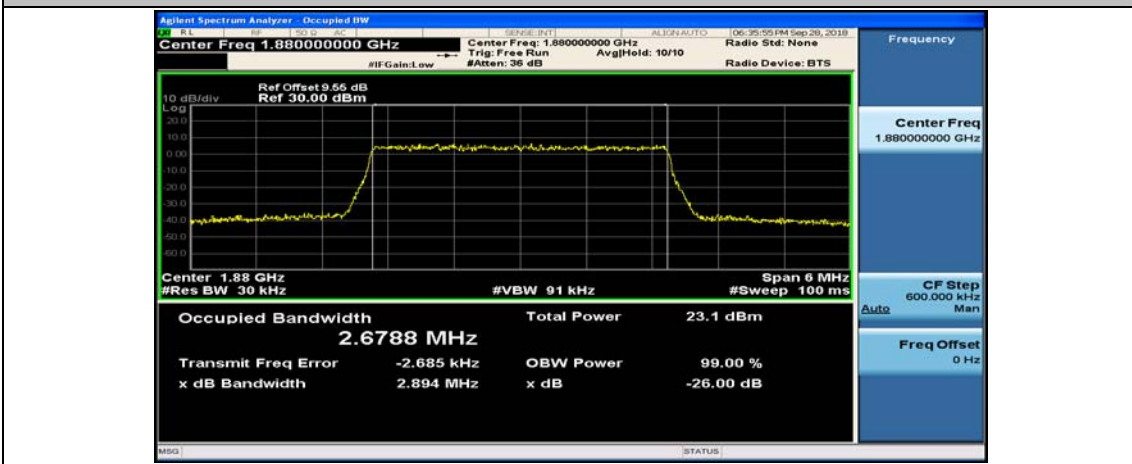

Channel Bandwidth: 3 MHz

(Channel Bandwidth: 3 MHz)_LCH_16QAM_15RB#0

(Channel Bandwidth: 3 MHz)_MCH_16QAM_15RB#0

(Channel Bandwidth: 3 MHz)_HCH_16QAM_15RB#0

Channel Bandwidth: 5 MHz

(Channel Bandwidth: 5 MHz)_LCH_16QAM_25RB#0