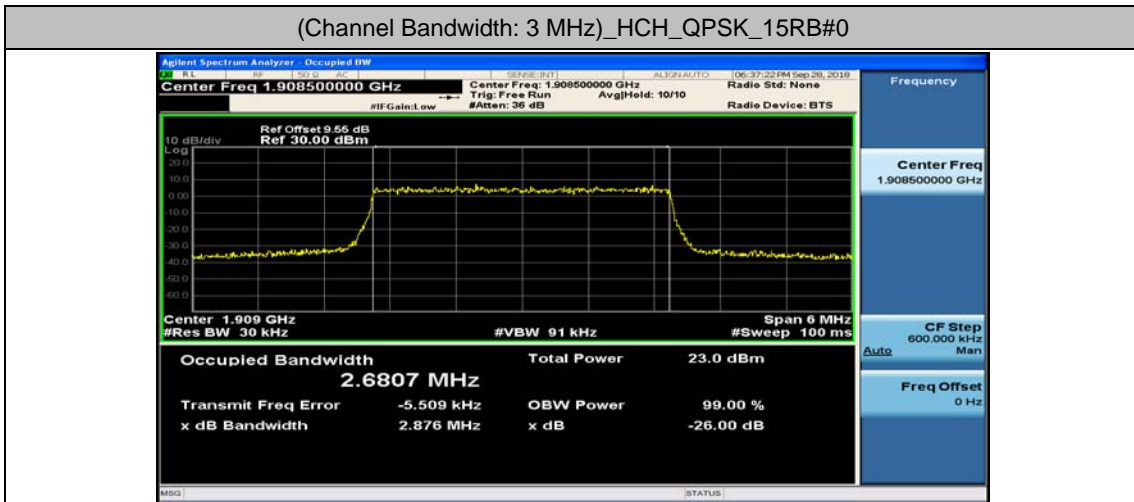

Channel Bandwidth: 3 MHz

(Channel Bandwidth: 3 MHz)_LCH_16QAM_15RB#0

(Channel Bandwidth: 3 MHz)_MCH_16QAM_15RB#0

(Channel Bandwidth: 3 MHz)_HCH_16QAM_15RB#0

Channel Bandwidth: 5 MHz

(Channel Bandwidth: 5 MHz)_LCH_16QAM_25RB#0