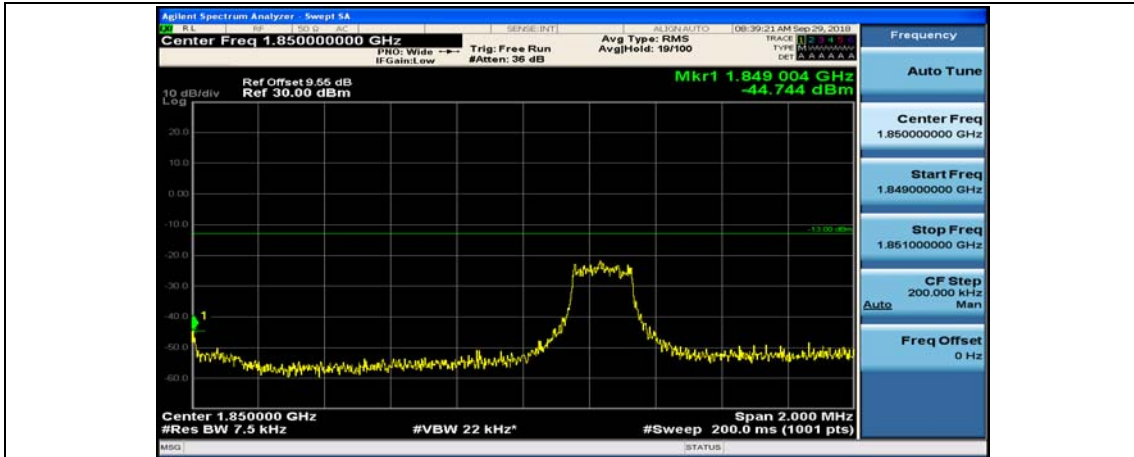

(Channel Bandwidth: 1.4 MHz)_HCH_16QAM_6RB#0

Channel Bandwidth: 3 MHz

(Channel Bandwidth: 3 MHz)_LCH_QPSK_1RB#0

(Channel Bandwidth: 3 MHz)_LCH_QPSK_1RB#7

(Channel Bandwidth: 3 MHz)_LCH_QPSK_1RB#14

(Channel Bandwidth: 3 MHz)_LCH_QPSK_8RB#0