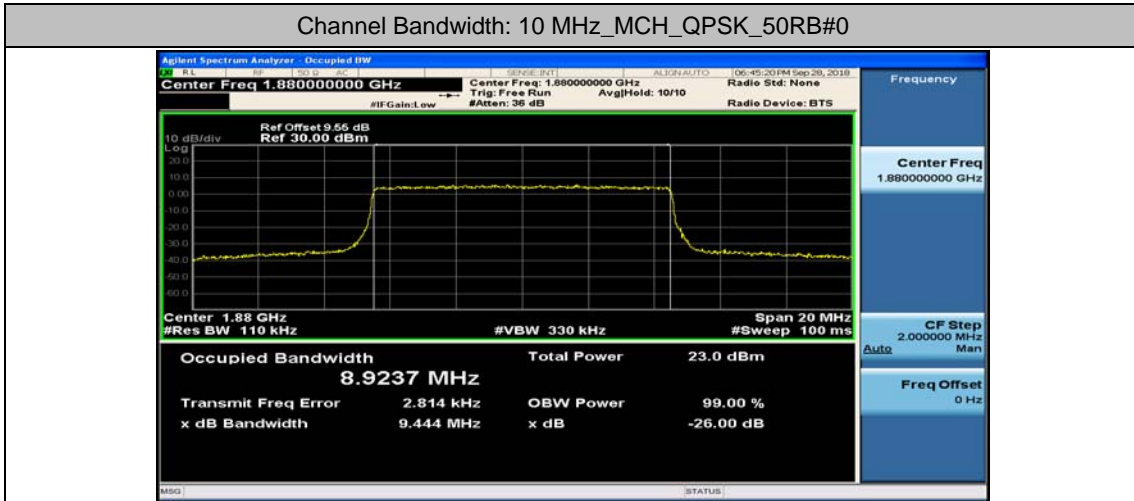

Channel Bandwidth: 10 MHz