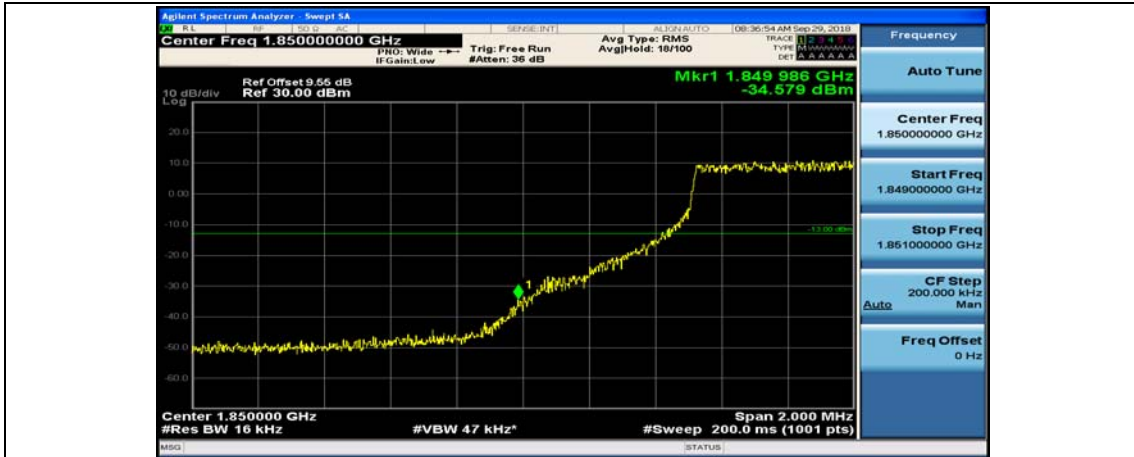

(Channel Bandwidth: 1.4 MHz)_LCH_16QAM_3RB#2