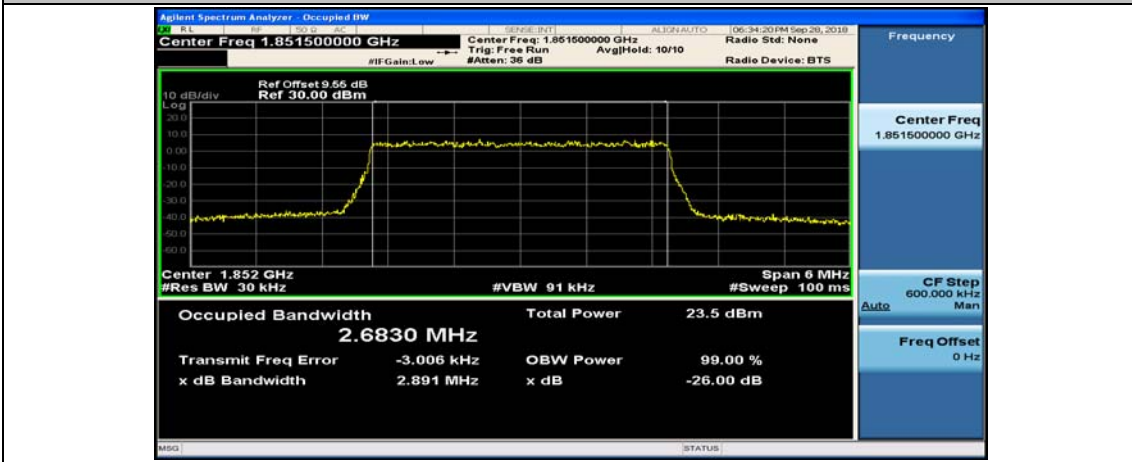

Channel Bandwidth: 3 MHz

(Channel Bandwidth: 3 MHz)_LCH_16QAM_15RB#0

(Channel Bandwidth: 3 MHz)_MCH_16QAM_15RB#0

(Channel Bandwidth: 3 MHz)_HCH_16QAM_15RB#0

Channel Bandwidth: 5 MHz

(Channel Bandwidth: 5 MHz)_LCH_16QAM_25RB#0

(Channel Bandwidth: 5 MHz)_MCH_16QAM_25RB#0

(Channel Bandwidth: 5 MHz)_HCH_16QAM_25RB#0

Channel Bandwidth: 10 MHz

Channel Bandwidth: 10 MHz_LCH_16QAM_50RB#0

Channel Bandwidth: 10 MHz_MCH_16QAM_50RB#0

Channel Bandwidth: 10 MHz_HCH_16QAM_50RB#0