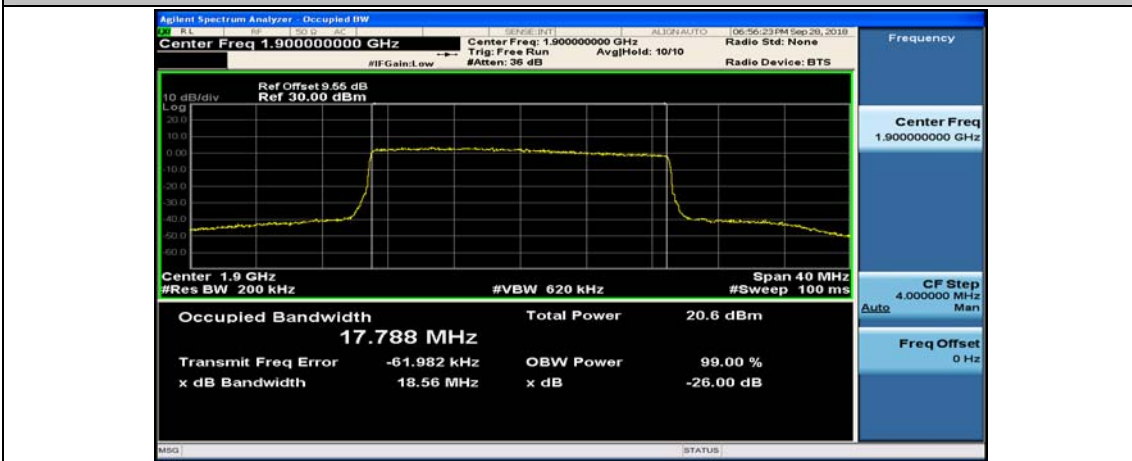

(Channel Bandwidth:20 MHz)_MCH_QPSK_100RB#0

(Channel Bandwidth:20 MHz)_HCH_QPSK_100RB#0

(Channel Bandwidth:20 MHz)_LCH_16QAM_100RB#0

(Channel Bandwidth:20 MHz)_MCH_16QAM_100RB#0

(Channel Bandwidth:20 MHz)_HCH_16QAM_100RB#0