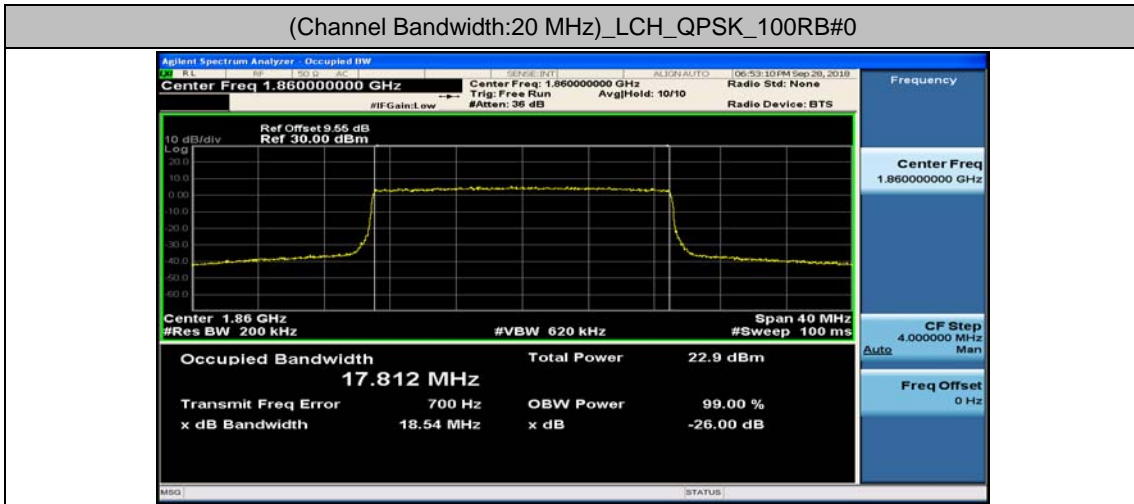

Channel Bandwidth: 15 MHz

(Channel Bandwidth:15 MHz)_LCH_16QAM_75RB#0

(Channel Bandwidth:15 MHz)_MCH_16QAM_75RB#0

(Channel Bandwidth:15 MHz)_HCH_16QAM_75RB#0

Channel Bandwidth: 20 MHz

(Channel Bandwidth:20 MHz)_LCH_QPSK_100RB#0

(Channel Bandwidth:20 MHz)_MCH_QPSK_100RB#0

(Channel Bandwidth:20 MHz)_HCH_QPSK_100RB#0

(Channel Bandwidth:20 MHz)_LCH_16QAM_100RB#0

(Channel Bandwidth:20 MHz)_MCH_16QAM_100RB#0

(Channel Bandwidth:20 MHz)_HCH_16QAM_100RB#0