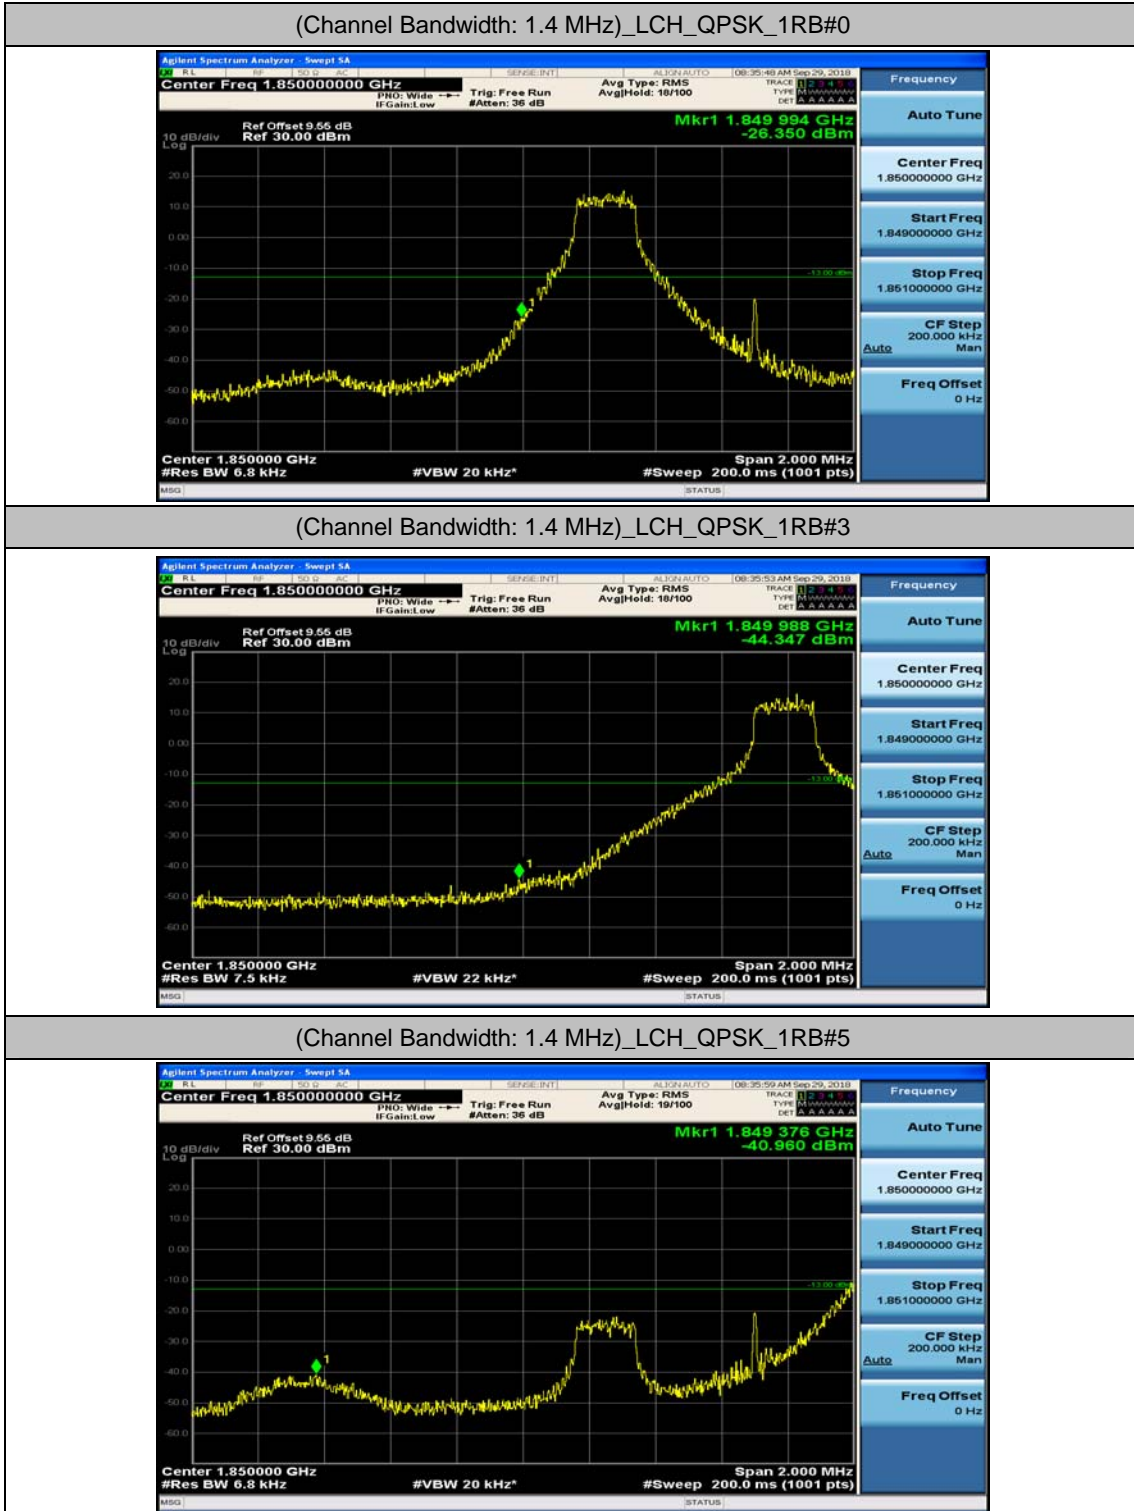

Channel Bandwidth: 15 MHz

(Channel Bandwidth:15 MHz)_LCH_16QAM_75RB#0

(Channel Bandwidth:15 MHz)_MCH_16QAM_75RB#0

(Channel Bandwidth:15 MHz)_HCH_16QAM_75RB#0

Channel Bandwidth: 20 MHz

(Channel Bandwidth:20 MHz)_LCH_QPSK_100RB#0

(Channel Bandwidth:20 MHz)_MCH_QPSK_100RB#0

(Channel Bandwidth:20 MHz)_HCH_QPSK_100RB#0

(Channel Bandwidth:20 MHz)_LCH_16QAM_100RB#0

(Channel Bandwidth:20 MHz)_MCH_16QAM_100RB#0

(Channel Bandwidth:20 MHz)_HCH_16QAM_100RB#0

Appendix D: Band Edge

Test Graphs

Channel Bandwidth: 1.4 MHz

(Channel Bandwidth: 1.4 MHz)_LCH_QPSK_3RB#0

(Channel Bandwidth: 1.4 MHz)_LCH_QPSK_3RB#2

(Channel Bandwidth: 1.4 MHz)_LCH_QPSK_3RB#3

(Channel Bandwidth: 1.4 MHz)_LCH_QPSK_6RB#0