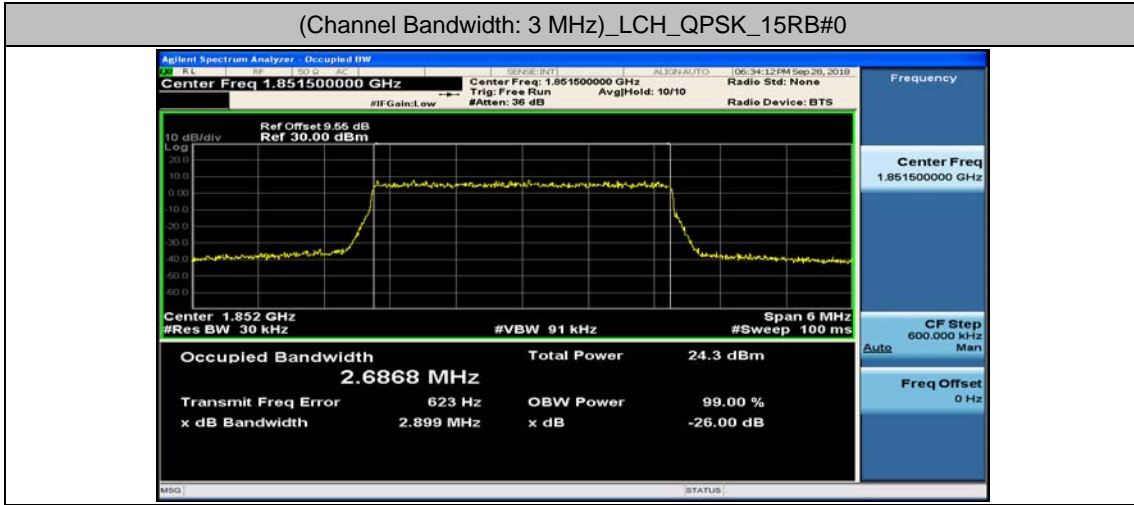

Channel Bandwidth: 3 MHz

(Channel Bandwidth: 3 MHz)_LCH_16QAM_15RB#0

(Channel Bandwidth: 3 MHz)_MCH_16QAM_15RB#0

(Channel Bandwidth: 3 MHz)_HCH_16QAM_15RB#0

Channel Bandwidth: 5 MHz

(Channel Bandwidth: 5 MHz)_LCH_16QAM_25RB#0