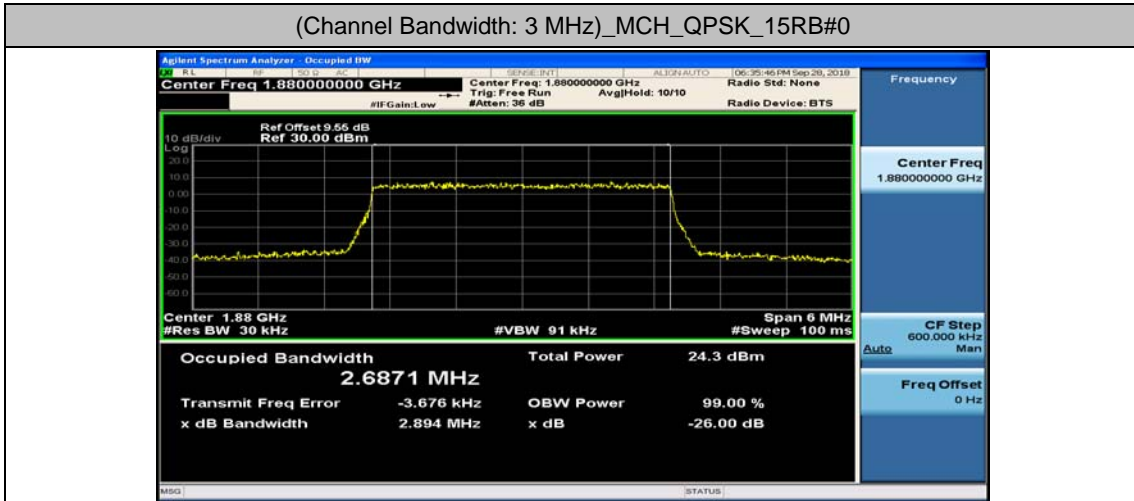

Channel Bandwidth: 3 MHz

(Channel Bandwidth: 3 MHz)_LCH_16QAM_15RB#0

(Channel Bandwidth: 3 MHz)_MCH_16QAM_15RB#0

(Channel Bandwidth: 3 MHz)_HCH_16QAM_15RB#0

Channel Bandwidth: 5 MHz

(Channel Bandwidth: 5 MHz)_LCH_16QAM_25RB#0