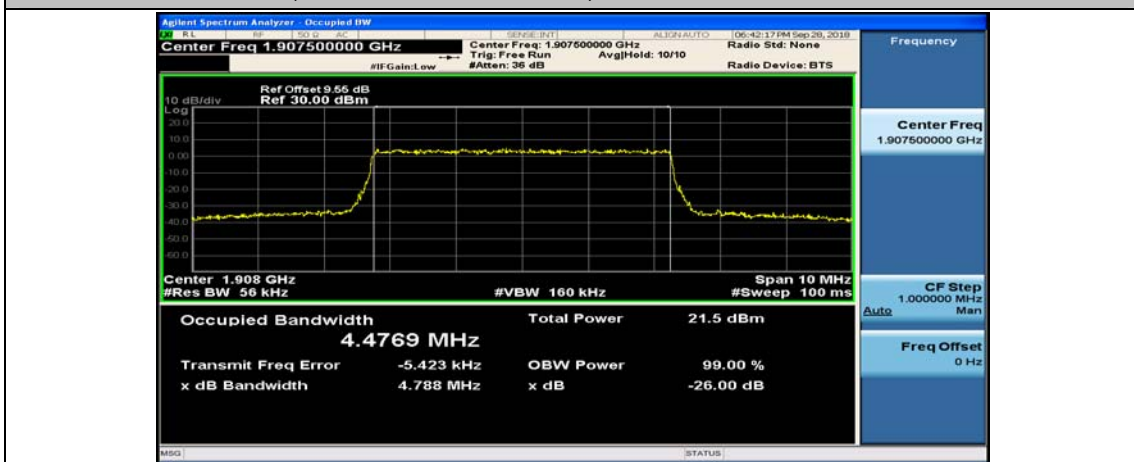

Channel Bandwidth: 3 MHz

(Channel Bandwidth: 3 MHz)_LCH_16QAM_15RB#0

(Channel Bandwidth: 3 MHz)_MCH_16QAM_15RB#0

(Channel Bandwidth: 3 MHz)_HCH_16QAM_15RB#0

Channel Bandwidth: 5 MHz

(Channel Bandwidth: 5 MHz)_LCH_16QAM_25RB#0

(Channel Bandwidth: 5 MHz)_MCH_16QAM_25RB#0

(Channel Bandwidth: 5 MHz)_HCH_16QAM_25RB#0

Channel Bandwidth: 10 MHz

Channel Bandwidth: 10 MHz_LCH_16QAM_50RB#0

Channel Bandwidth: 10 MHz_MCH_16QAM_50RB#0

Channel Bandwidth: 10 MHz_HCH_16QAM_50RB#0