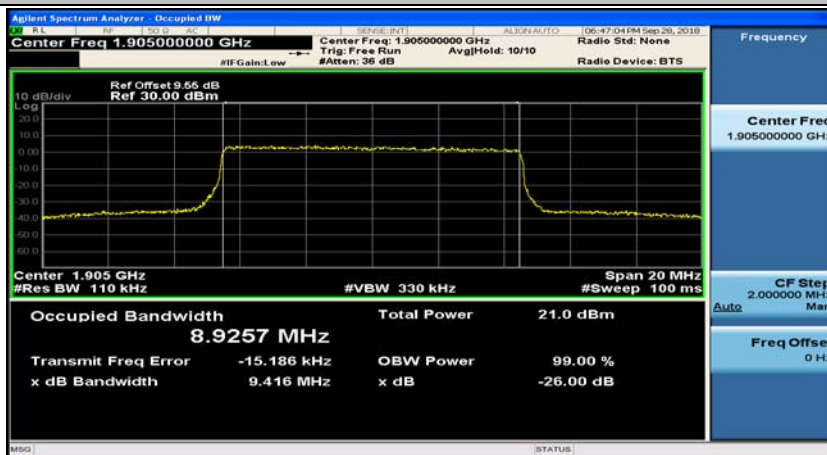

(Channel Bandwidth: 5 MHz)_MCH_16QAM_25RB#0

(Channel Bandwidth: 5 MHz)_HCH_16QAM_25RB#0

Channel Bandwidth: 10 MHz

Channel Bandwidth: 10 MHz_LCH_16QAM_50RB#0

Channel Bandwidth: 10 MHz_MCH_16QAM_50RB#0

Channel Bandwidth: 10 MHz_HCH_16QAM_50RB#0

Channel Bandwidth: 15 MHz

(Channel Bandwidth:15 MHz)_LCH_16QAM_75RB#0

(Channel Bandwidth:15 MHz)_MCH_16QAM_75RB#0

(Channel Bandwidth:15 MHz)_HCH_16QAM_75RB#0

Channel Bandwidth: 20 MHz

(Channel Bandwidth:20 MHz)_LCH_QPSK_100RB#0