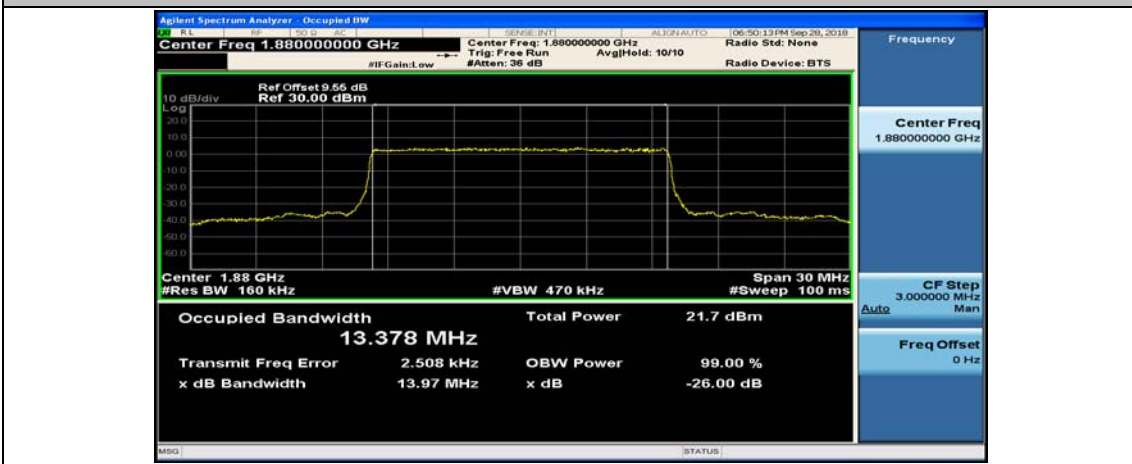

(Channel Bandwidth: 5 MHz)_MCH_16QAM_25RB#0

(Channel Bandwidth: 5 MHz)_HCH_16QAM_25RB#0

Channel Bandwidth: 10 MHz

Channel Bandwidth: 10 MHz_LCH_16QAM_50RB#0

Channel Bandwidth: 10 MHz_MCH_16QAM_50RB#0

Channel Bandwidth: 10 MHz_HCH_16QAM_50RB#0

Channel Bandwidth: 15 MHz

(Channel Bandwidth:15 MHz)_LCH_16QAM_75RB#0

(Channel Bandwidth:15 MHz)_MCH_16QAM_75RB#0

(Channel Bandwidth:15 MHz)_HCH_16QAM_75RB#0

Channel Bandwidth: 20 MHz

(Channel Bandwidth:20 MHz)_LCH_QPSK_100RB#0