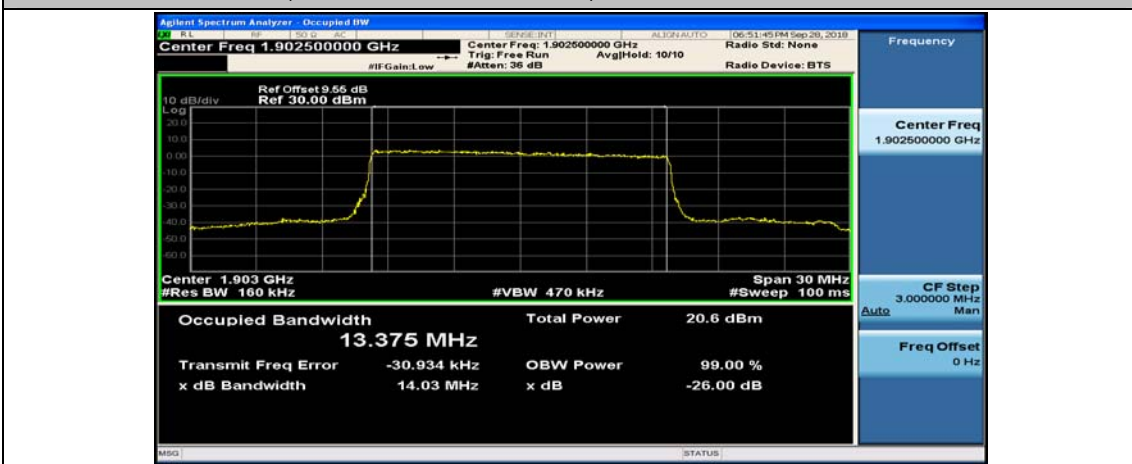

Channel Bandwidth: 15 MHz

(Channel Bandwidth:15 MHz)_LCH_16QAM_75RB#0

(Channel Bandwidth:15 MHz)_MCH_16QAM_75RB#0

(Channel Bandwidth:15 MHz)_HCH_16QAM_75RB#0

Channel Bandwidth: 20 MHz

(Channel Bandwidth:20 MHz)_LCH_QPSK_100RB#0

(Channel Bandwidth:20 MHz)_MCH_QPSK_100RB#0

(Channel Bandwidth:20 MHz)_HCH_QPSK_100RB#0

(Channel Bandwidth:20 MHz)_LCH_16QAM_100RB#0

(Channel Bandwidth:20 MHz)_MCH_16QAM_100RB#0

(Channel Bandwidth:20 MHz)_HCH_16QAM_100RB#0