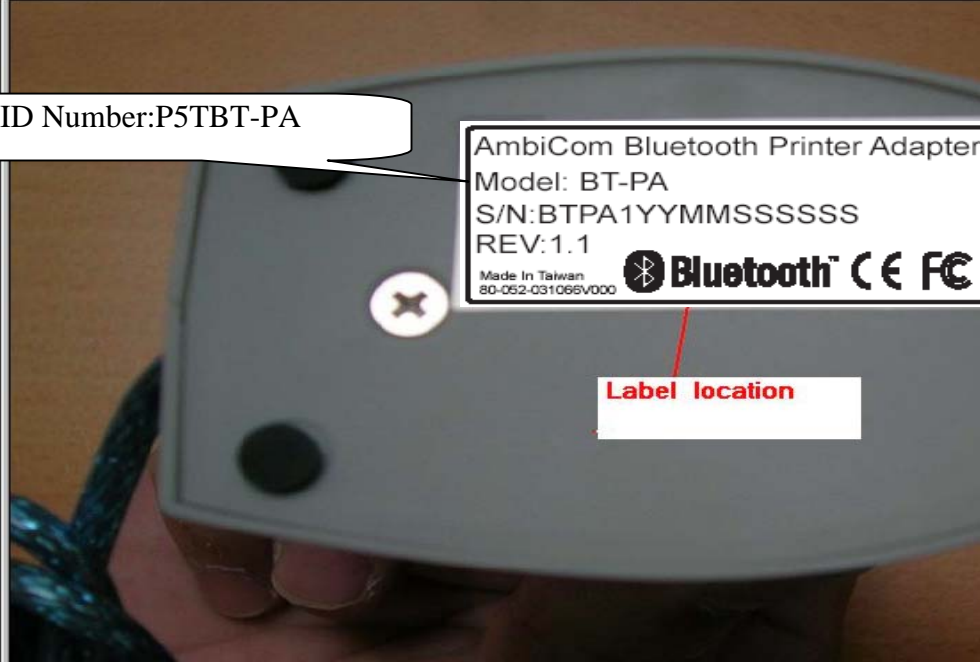

FCC ID Number:P5TBT-PA

AmbiCom Bluetooth Printer Adapter
Model: BT-PA
S/N: BTPA1YYMMSSSSSS
REV: 1.1
Made in Taiwan
80-052-031069V000

Label location