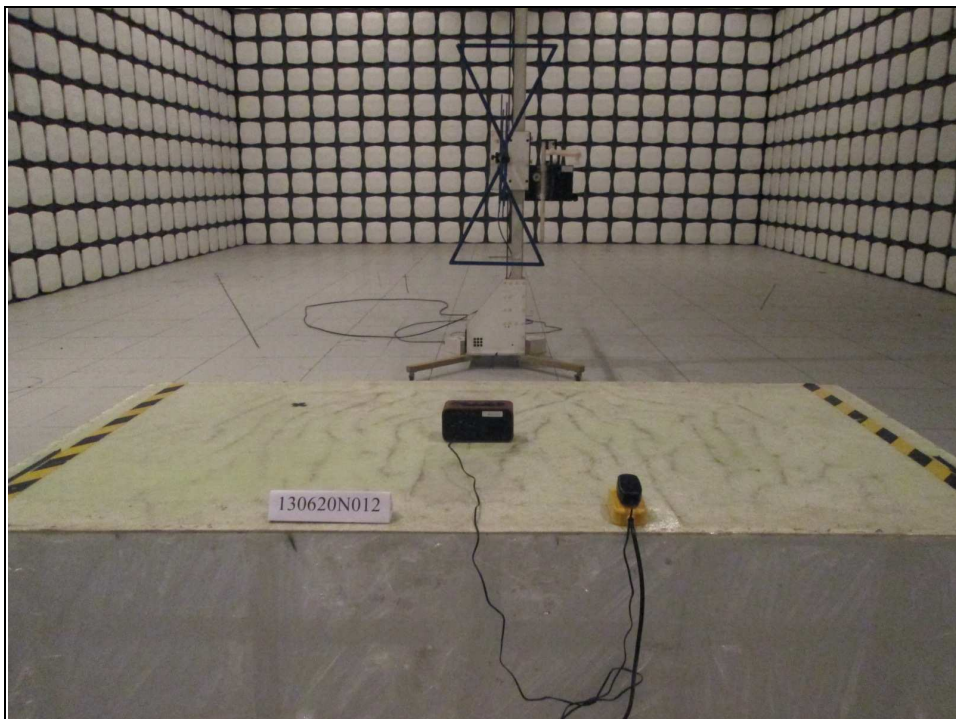

**BUREAU
VERITAS**

Test Report No.: RF130620N012

SET-UP FOR CONDUCTED EMISSION TEST

**BUREAU
VERITAS**

Test Report No.: RF130620N012

SET-UP FOR RADIATED EMISSION TEST

Frequency Range < 30MHz~1GHz >

Frequency Range < Above 1GHz >