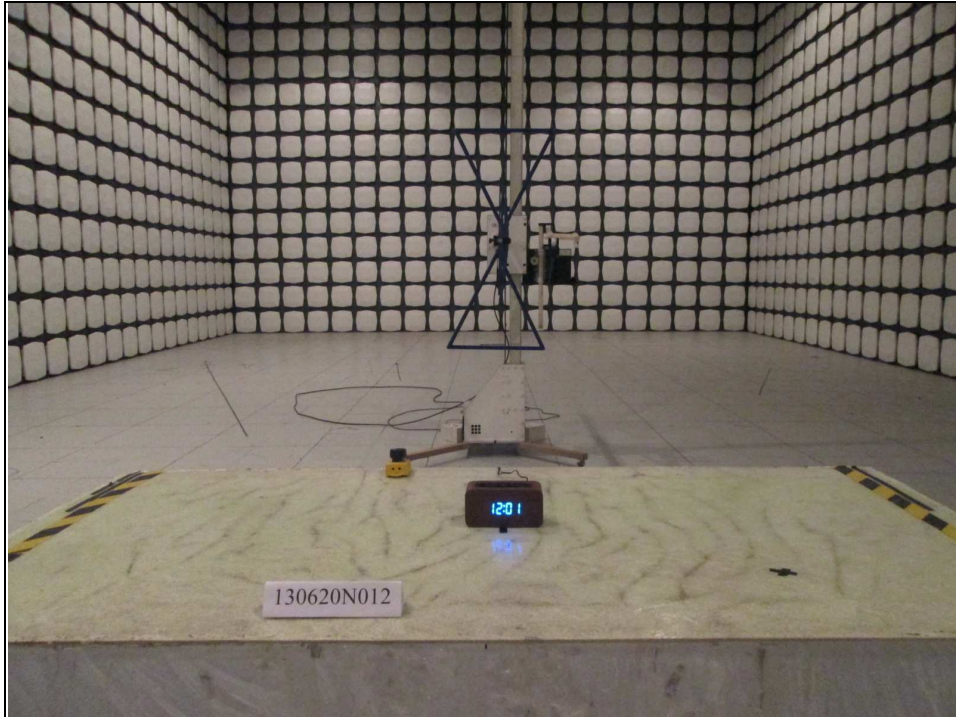

**BUREAU
VERITAS**

Test Report No.: RF130620N012

SET-UP FOR CONDUCTED EMISSION TEST

**BUREAU
VERITAS**

Test Report No.: RF130620N012

SET-UP FOR RADIATED EMISSION TEST

Frequency Range < 30MHz~1GHz >

Frequency Range < Above 1GHz >