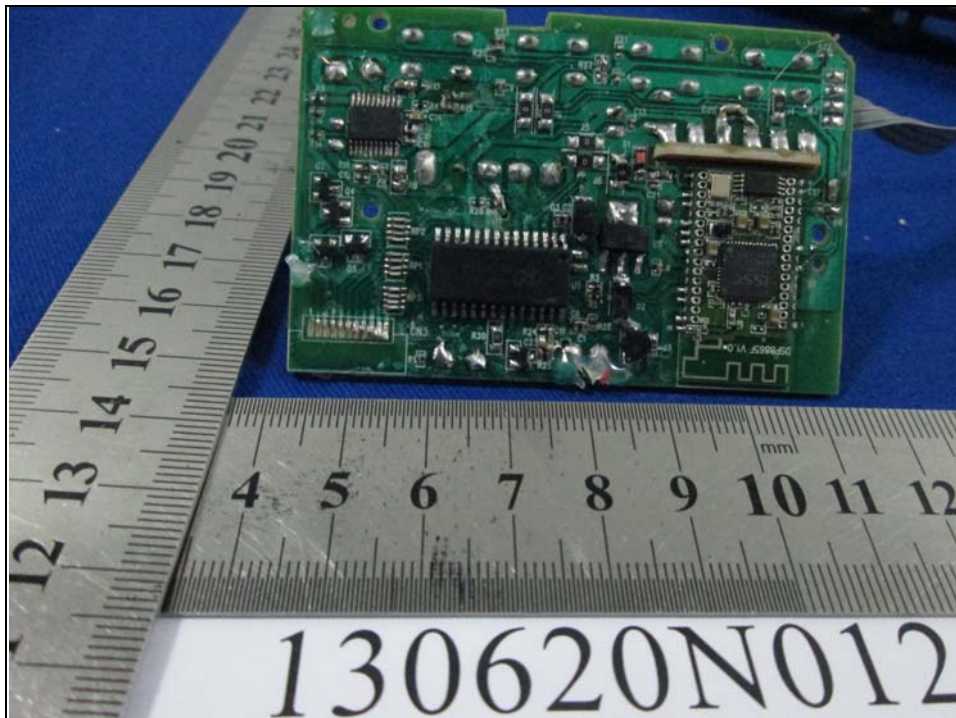

**BUREAU
VERITAS**

Test Report No.: RF130620N012

PHOTOGRAPHS OF THE EUT

BUREAU
VERITAS

Test Report No.: RF130620N012

**BUREAU
VERITAS**

Test Report No.: RF130620N012

LED CLOCK DISPLAY

BUREAU
VERITAS

Test Report No.: RF130620N012

ANT