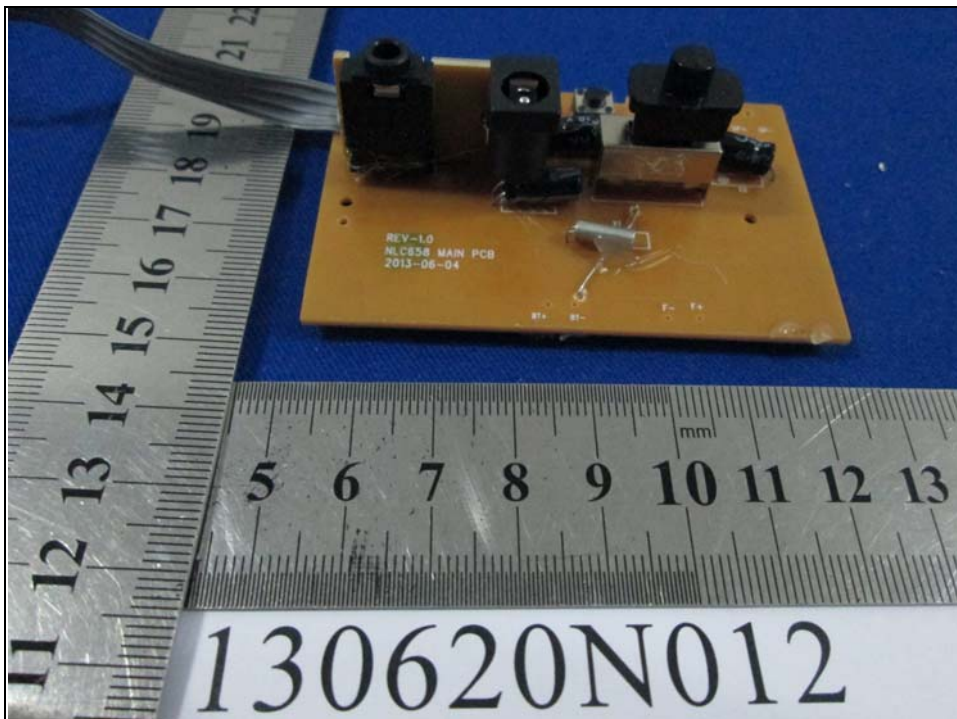

**BUREAU
VERITAS**

Test Report No.: RF130620N012

PHOTOGRAPHS OF THE EUT

BUREAU
VERITAS

Test Report No.: RF130620N012

**BUREAU
VERITAS**

Test Report No.: RF130620N012

LED CLOCK DISPLAY

BUREAU
VERITAS

Test Report No.: RF130620N012

ANT