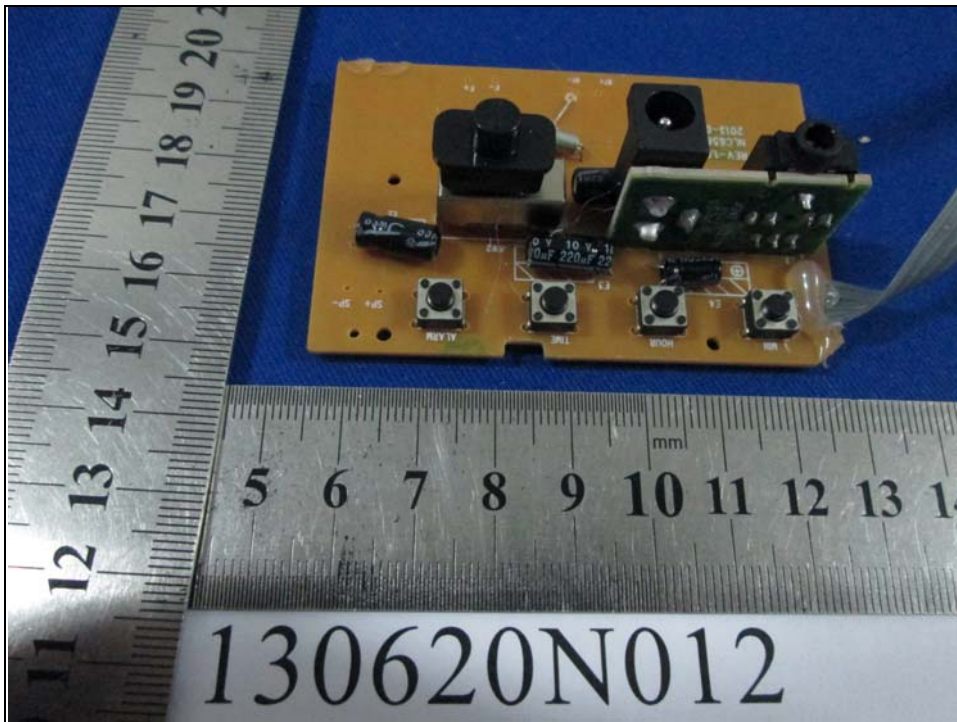

**BUREAU
VERITAS**

Test Report No.: RF130620N012

PHOTOGRAPHS OF THE EUT

BUREAU
VERITAS

Test Report No.: RF130620N012

**BUREAU
VERITAS**

Test Report No.: RF130620N012

LED CLOCK DISPLAY

BUREAU
VERITAS

Test Report No.: RF130620N012

ANT