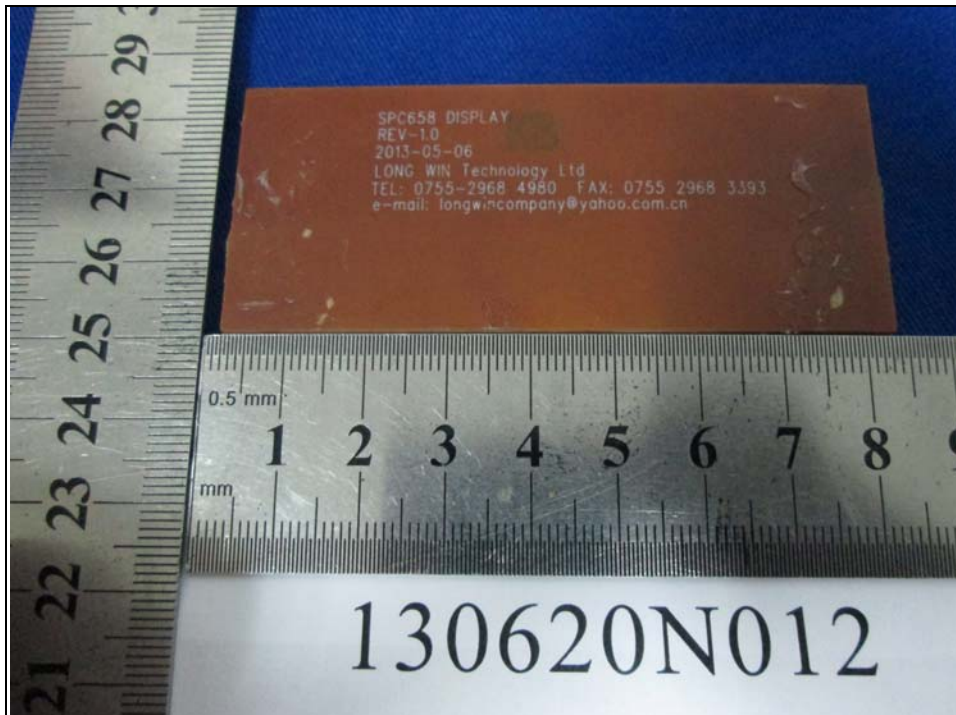

**BUREAU
VERITAS**

Test Report No.: RF130620N012

PHOTOGRAPHS OF THE EUT

BUREAU
VERITAS

Test Report No.: RF130620N012

**BUREAU
VERITAS**

Test Report No.: RF130620N012

LED CLOCK DISPLAY

BUREAU
VERITAS

Test Report No.: RF130620N012

ANT