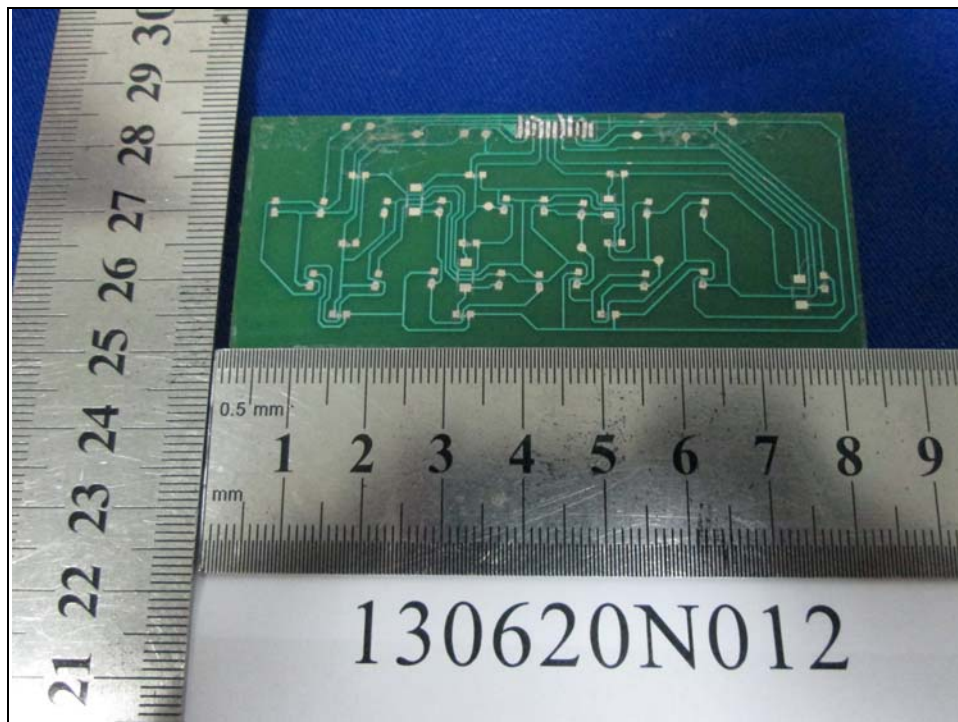

**BUREAU
VERITAS**

Test Report No.: RF130620N012

PHOTOGRAPHS OF THE EUT

BUREAU
VERITAS

Test Report No.: RF130620N012

**BUREAU
VERITAS**

Test Report No.: RF130620N012

LED CLOCK DISPLAY

BUREAU
VERITAS

Test Report No.: RF130620N012

ANT