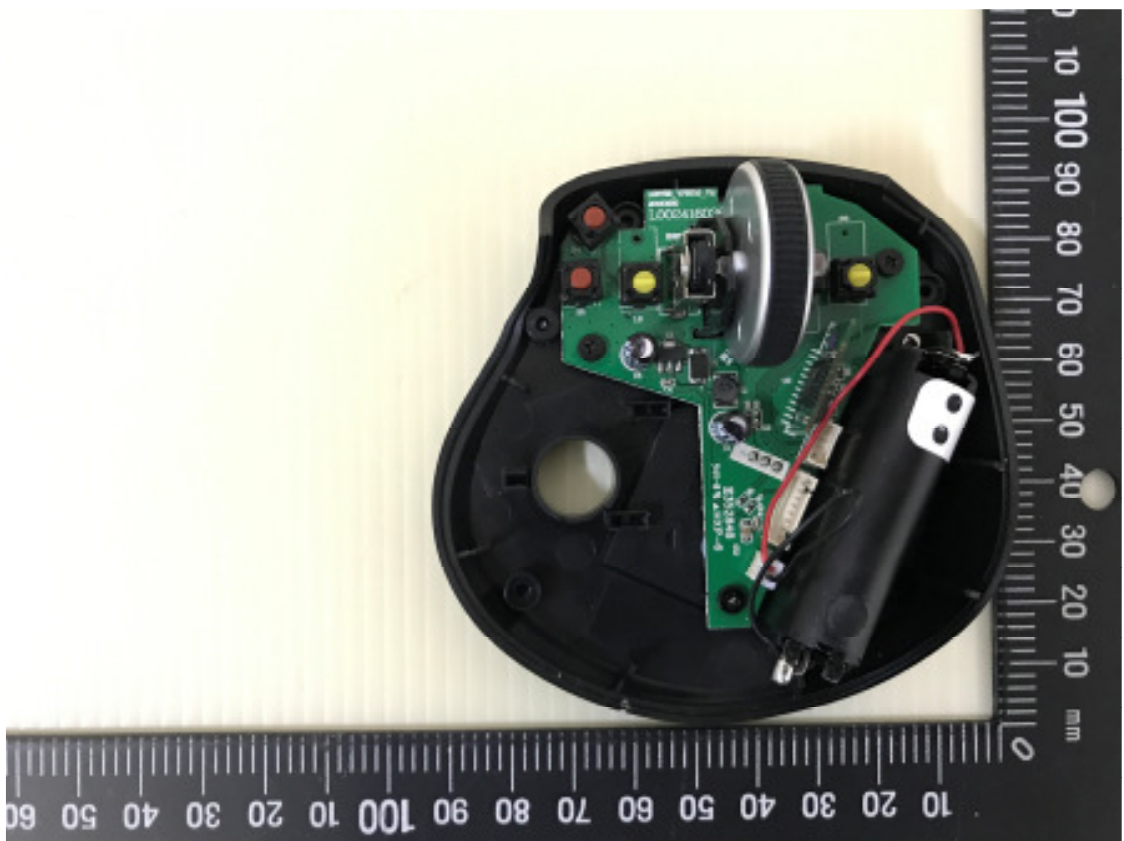

Product: Bluetooth Mouse(BT 3.0)

Type Identification: L087SB,MUS-TBLF134

Product: Bluetooth Mouse(BT 3.0)

Type Identification: L087SB,MUS-TBLF134

Product: Bluetooth Mouse(BT 3.0)

Type Identification: L087SB,MUS-TBLF134