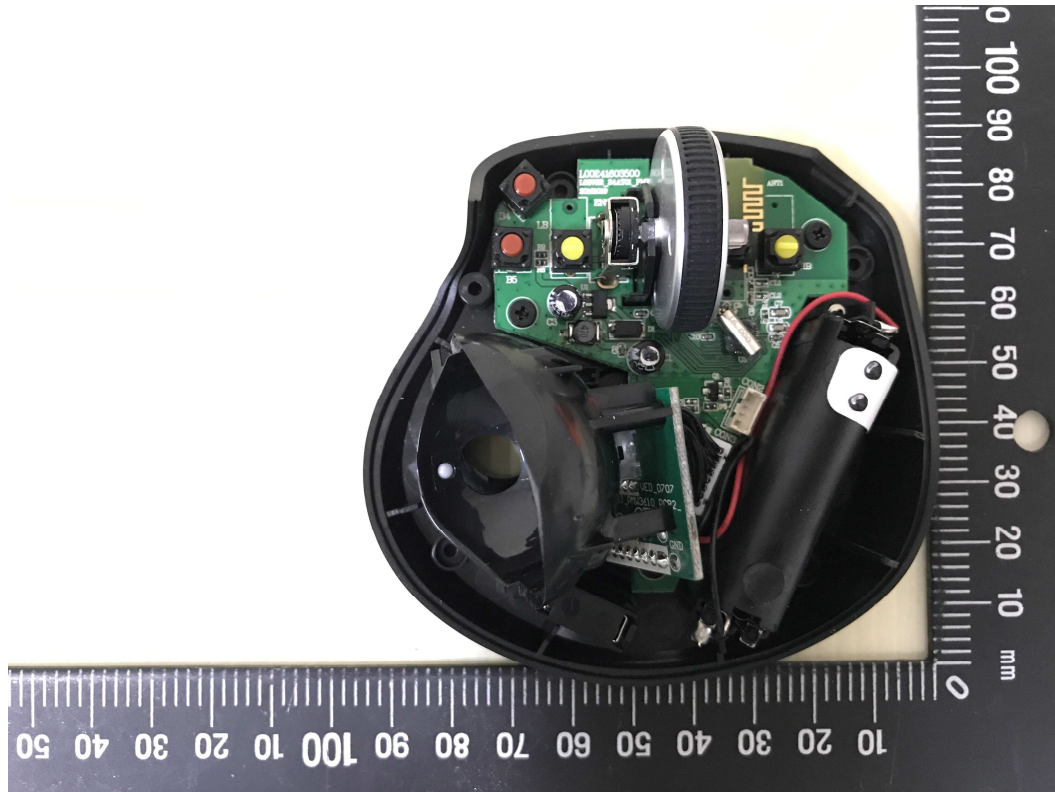

Product: 2.4GHz Wireless Mouse  
Type Identification: L087SR,MUS-TRLF132

Product: 2.4GHz Wireless Mouse  
Type Identification: L087SR,MUS-TRLF132