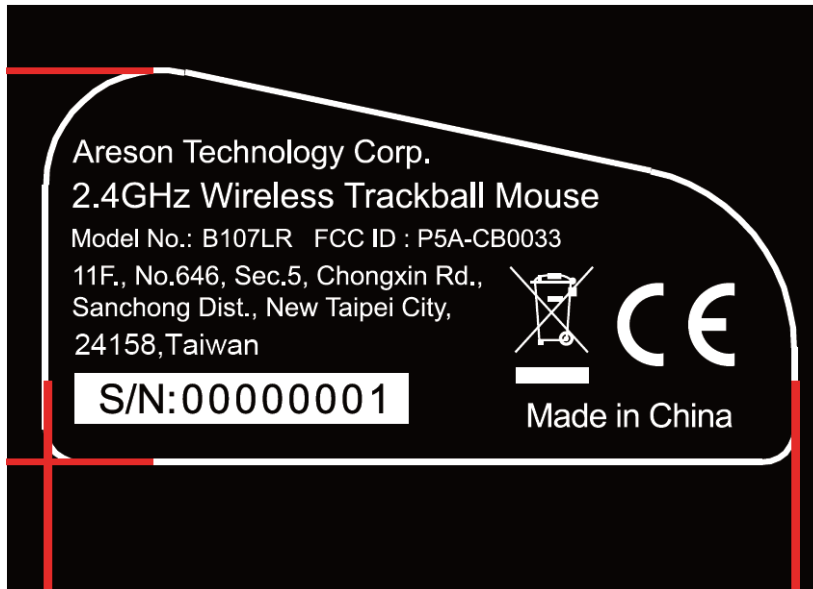

EXHIBIT A - FCC ID LABEL AND LOCATION

FCC ID Label

FCC ID Label Location Information

The label shown shall be permanently affixed at a conspicuous location on the device and be readily visible to the user at the time purchase (Labeling requirements per 2.925)